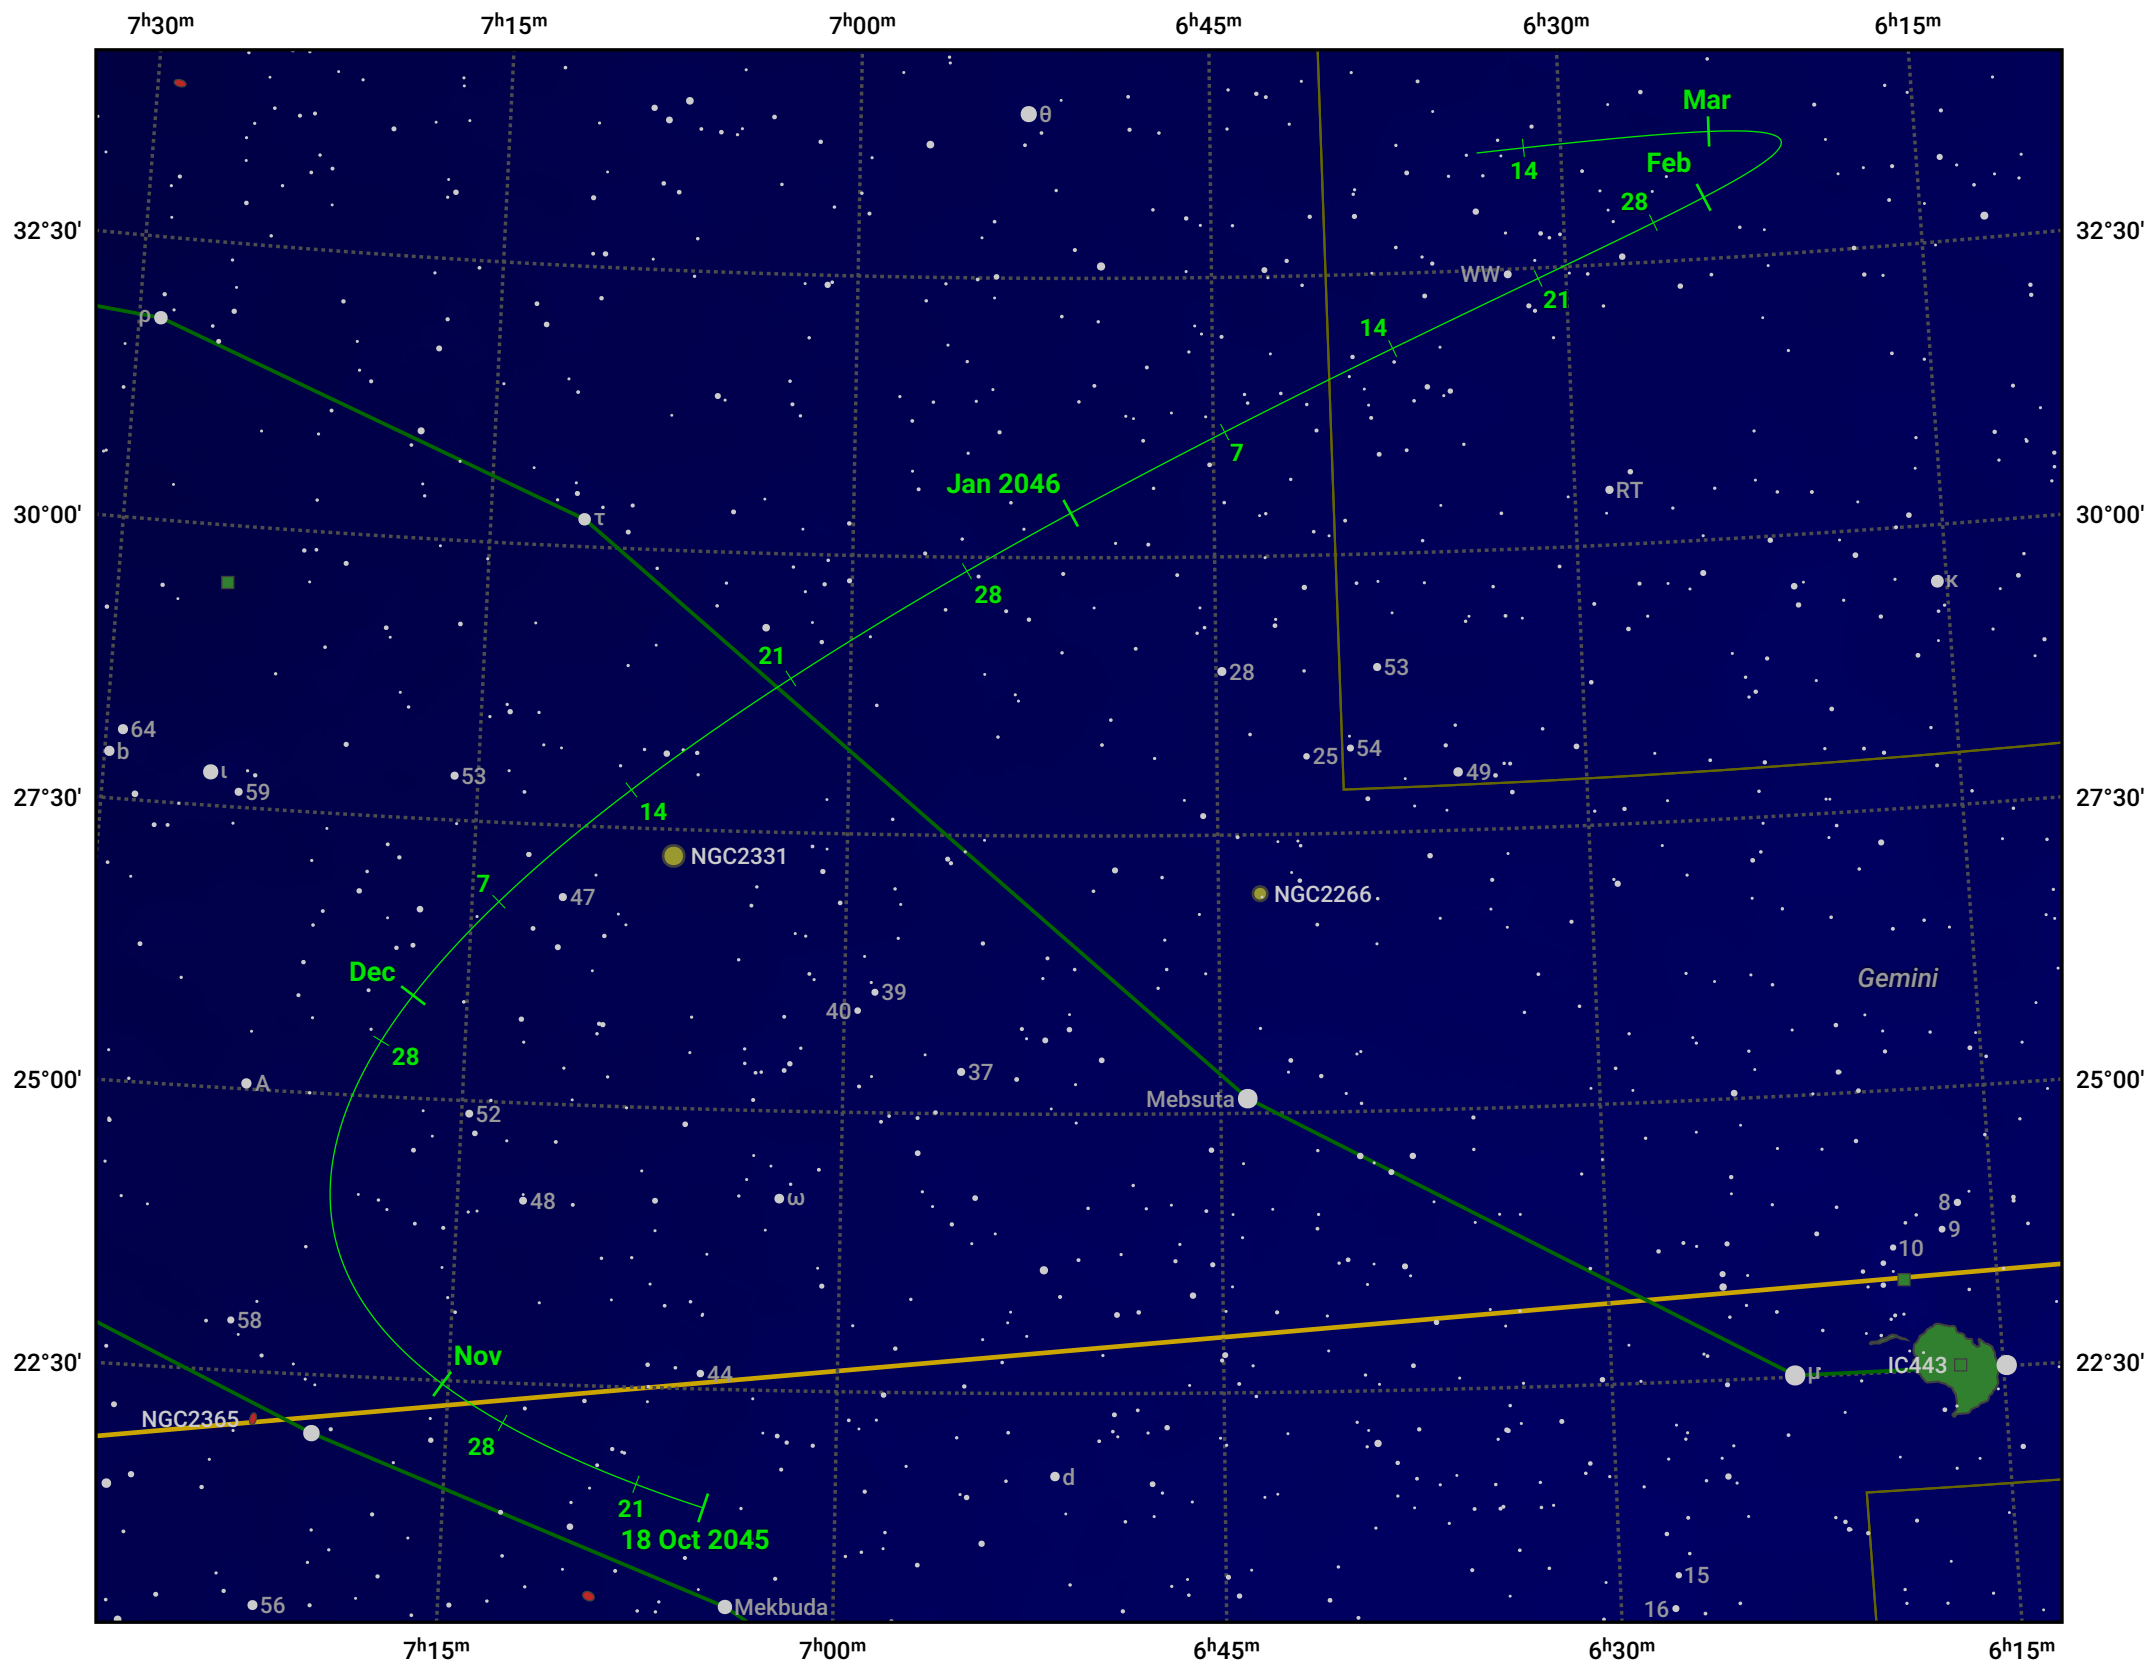

# The path of Asteroid 471 Papagena around opposition on 1 Jan 2046

© Dominic Ford 2011–2024. Date markers placed at midnight UTC. Downloaded from <https://in-the-sky.org>

Magnitude scale: 9.0 8.0 7.0 6.0 5.0 4.0 3.0 2.0

— Ecliptic Plane

Galaxy    Bright nebula    Open cluster    Globular cluster

Date	Mag	Phase
2045 Nov 1	10.6	96%
2045 Dec 1	10.0	98%
2045 Dec 14	9.8	99%
2046 Jan 1	9.5	100%
2046 Feb 1	10.3	99%
2046 Feb 22	10.8	97%
2046 Mar 1	10.9	97%