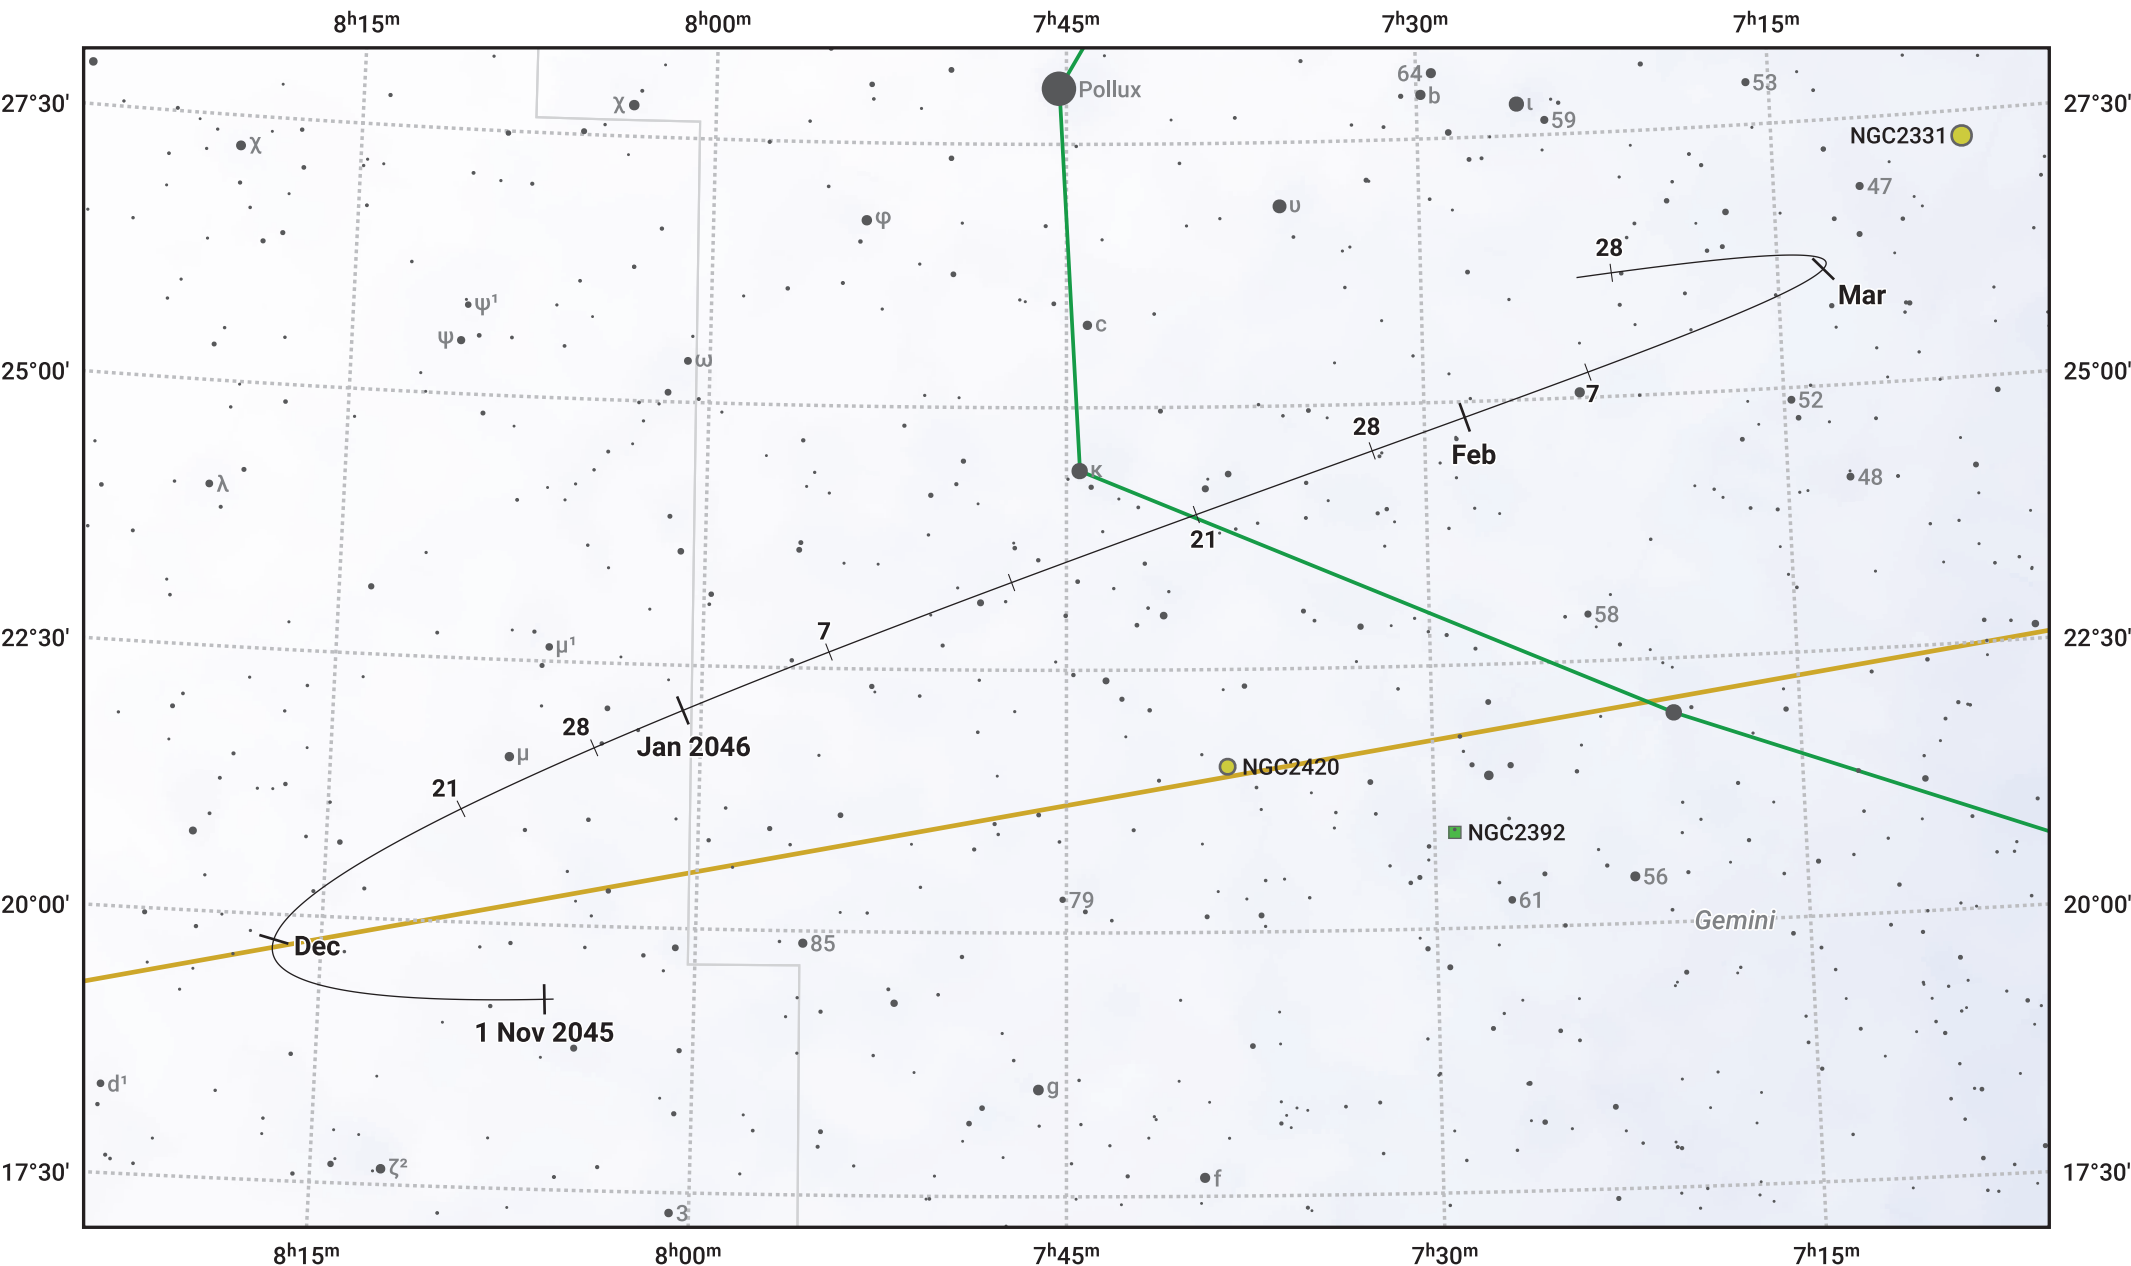

The path of Asteroid 4 Vesta around opposition on 14 Jan 2046

© Dominic Ford 2011–2024. Date markers placed at midnight UTC. Downloaded from <https://in-the-sky.org>

Magnitude scale: 9.0 8.0 7.0 6.0 5.0 4.0 3.0 2.0 1.0

— Ecliptic Plane

Galaxy Bright nebula Open cluster Globular cluster

Date	Mag	Phase
2045 Nov 1	8.1	96%
2045 Dec 1	7.5	98%
2045 Dec 20	7.0	99%
2046 Jan 1	6.7	100%
2046 Feb 1	6.8	99%
2046 Mar 1	7.4	97%