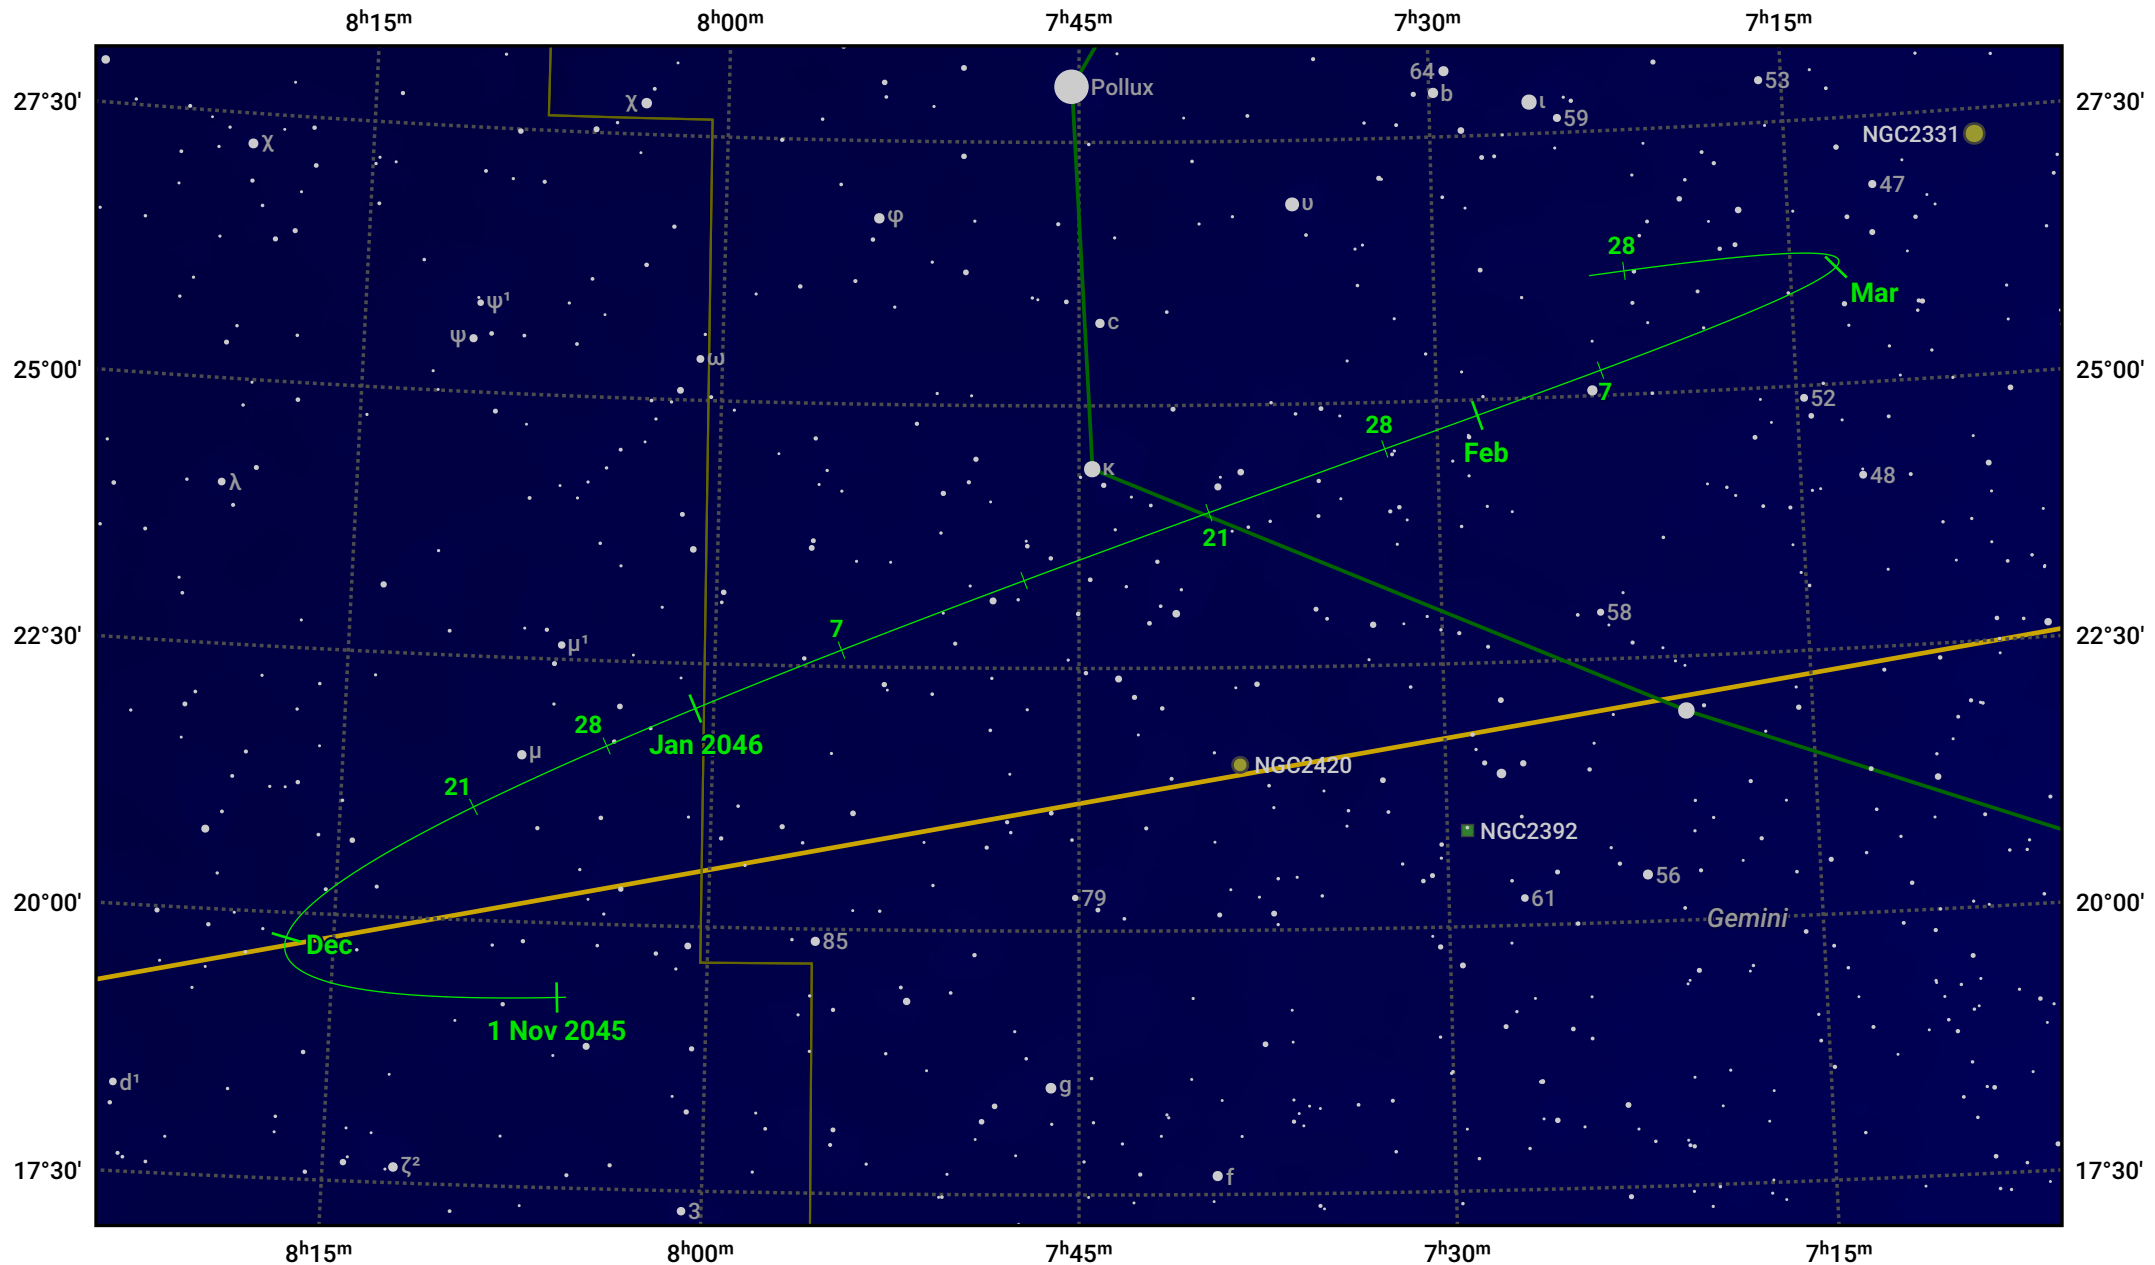

The path of Asteroid 4 Vesta around opposition on 14 Jan 2046

© Dominic Ford 2011–2024. Date markers placed at midnight UTC. Downloaded from <https://in-the-sky.org>

Magnitude scale: 9.0 8.0 7.0 6.0 5.0 4.0 3.0 2.0 1.0

— Ecliptic Plane

Galaxy Bright nebula Open cluster Globular cluster

Date	Mag	Phase
2045 Nov 1	8.1	96%
2045 Dec 1	7.5	98%
2045 Dec 20	7.0	99%
2046 Jan 1	6.7	100%
2046 Feb 1	6.8	99%
2046 Mar 1	7.4	97%