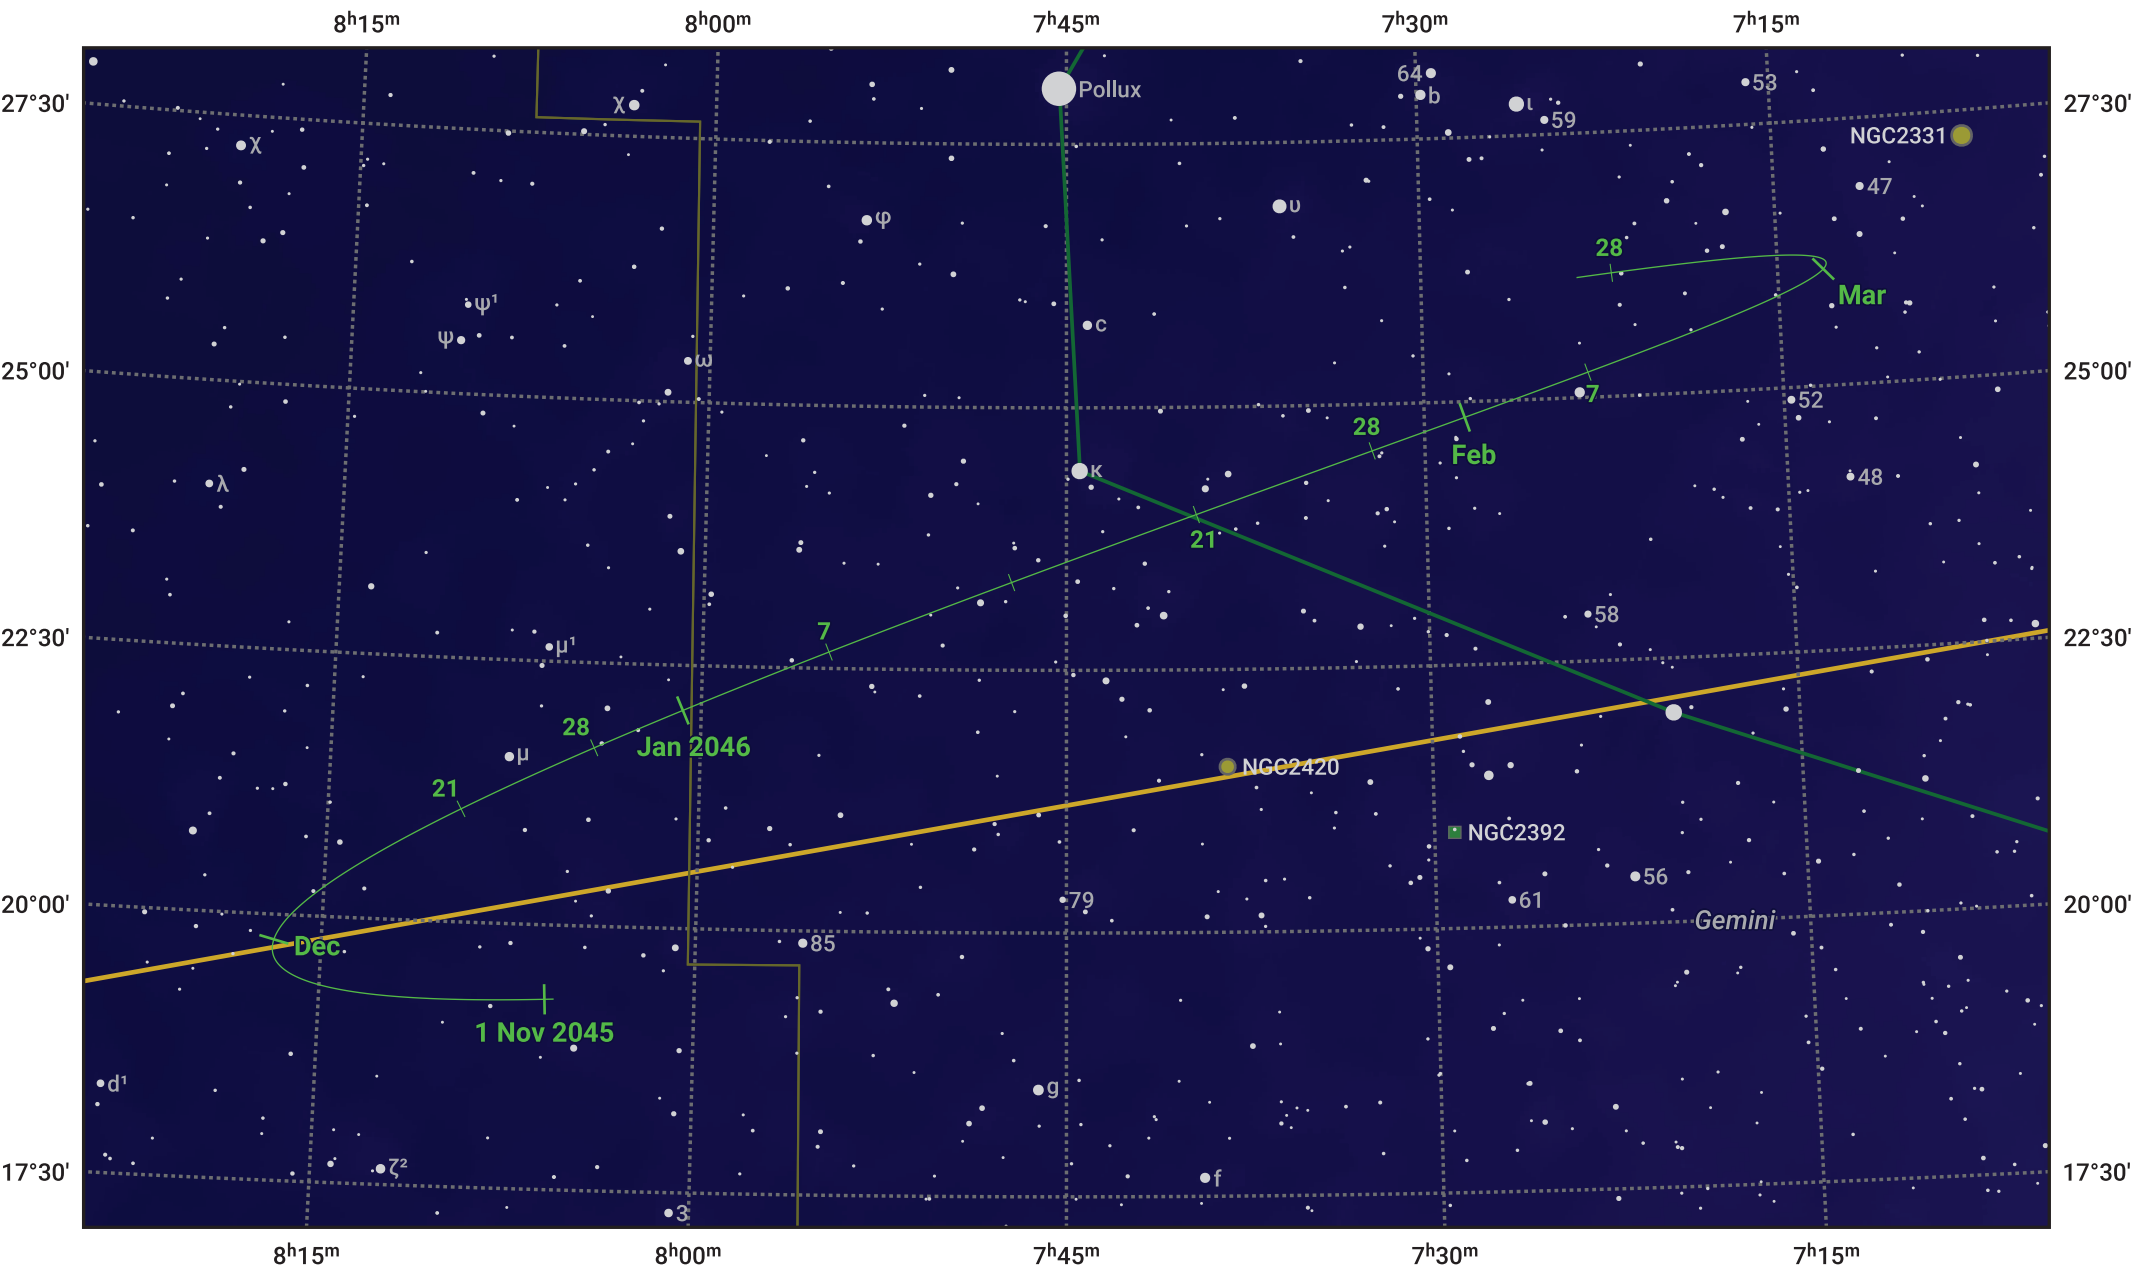

# The path of Asteroid 4 Vesta around opposition on 14 Jan 2046

© Dominic Ford 2011–2024. Date markers placed at midnight UTC. Downloaded from <https://in-the-sky.org>

Magnitude scale: 9.0 8.0 7.0 6.0 5.0 4.0 3.0 2.0 1.0

— Ecliptic Plane

- Galaxy
- Bright nebula
- Open cluster
- ⊕ Globular cluster

Date	Mag	Phase
2045 Nov 1	8.1	96%
2045 Dec 1	7.5	98%
2045 Dec 20	7.0	99%
2046 Jan 1	6.7	100%
2046 Feb 1	6.8	99%
2046 Mar 1	7.4	97%