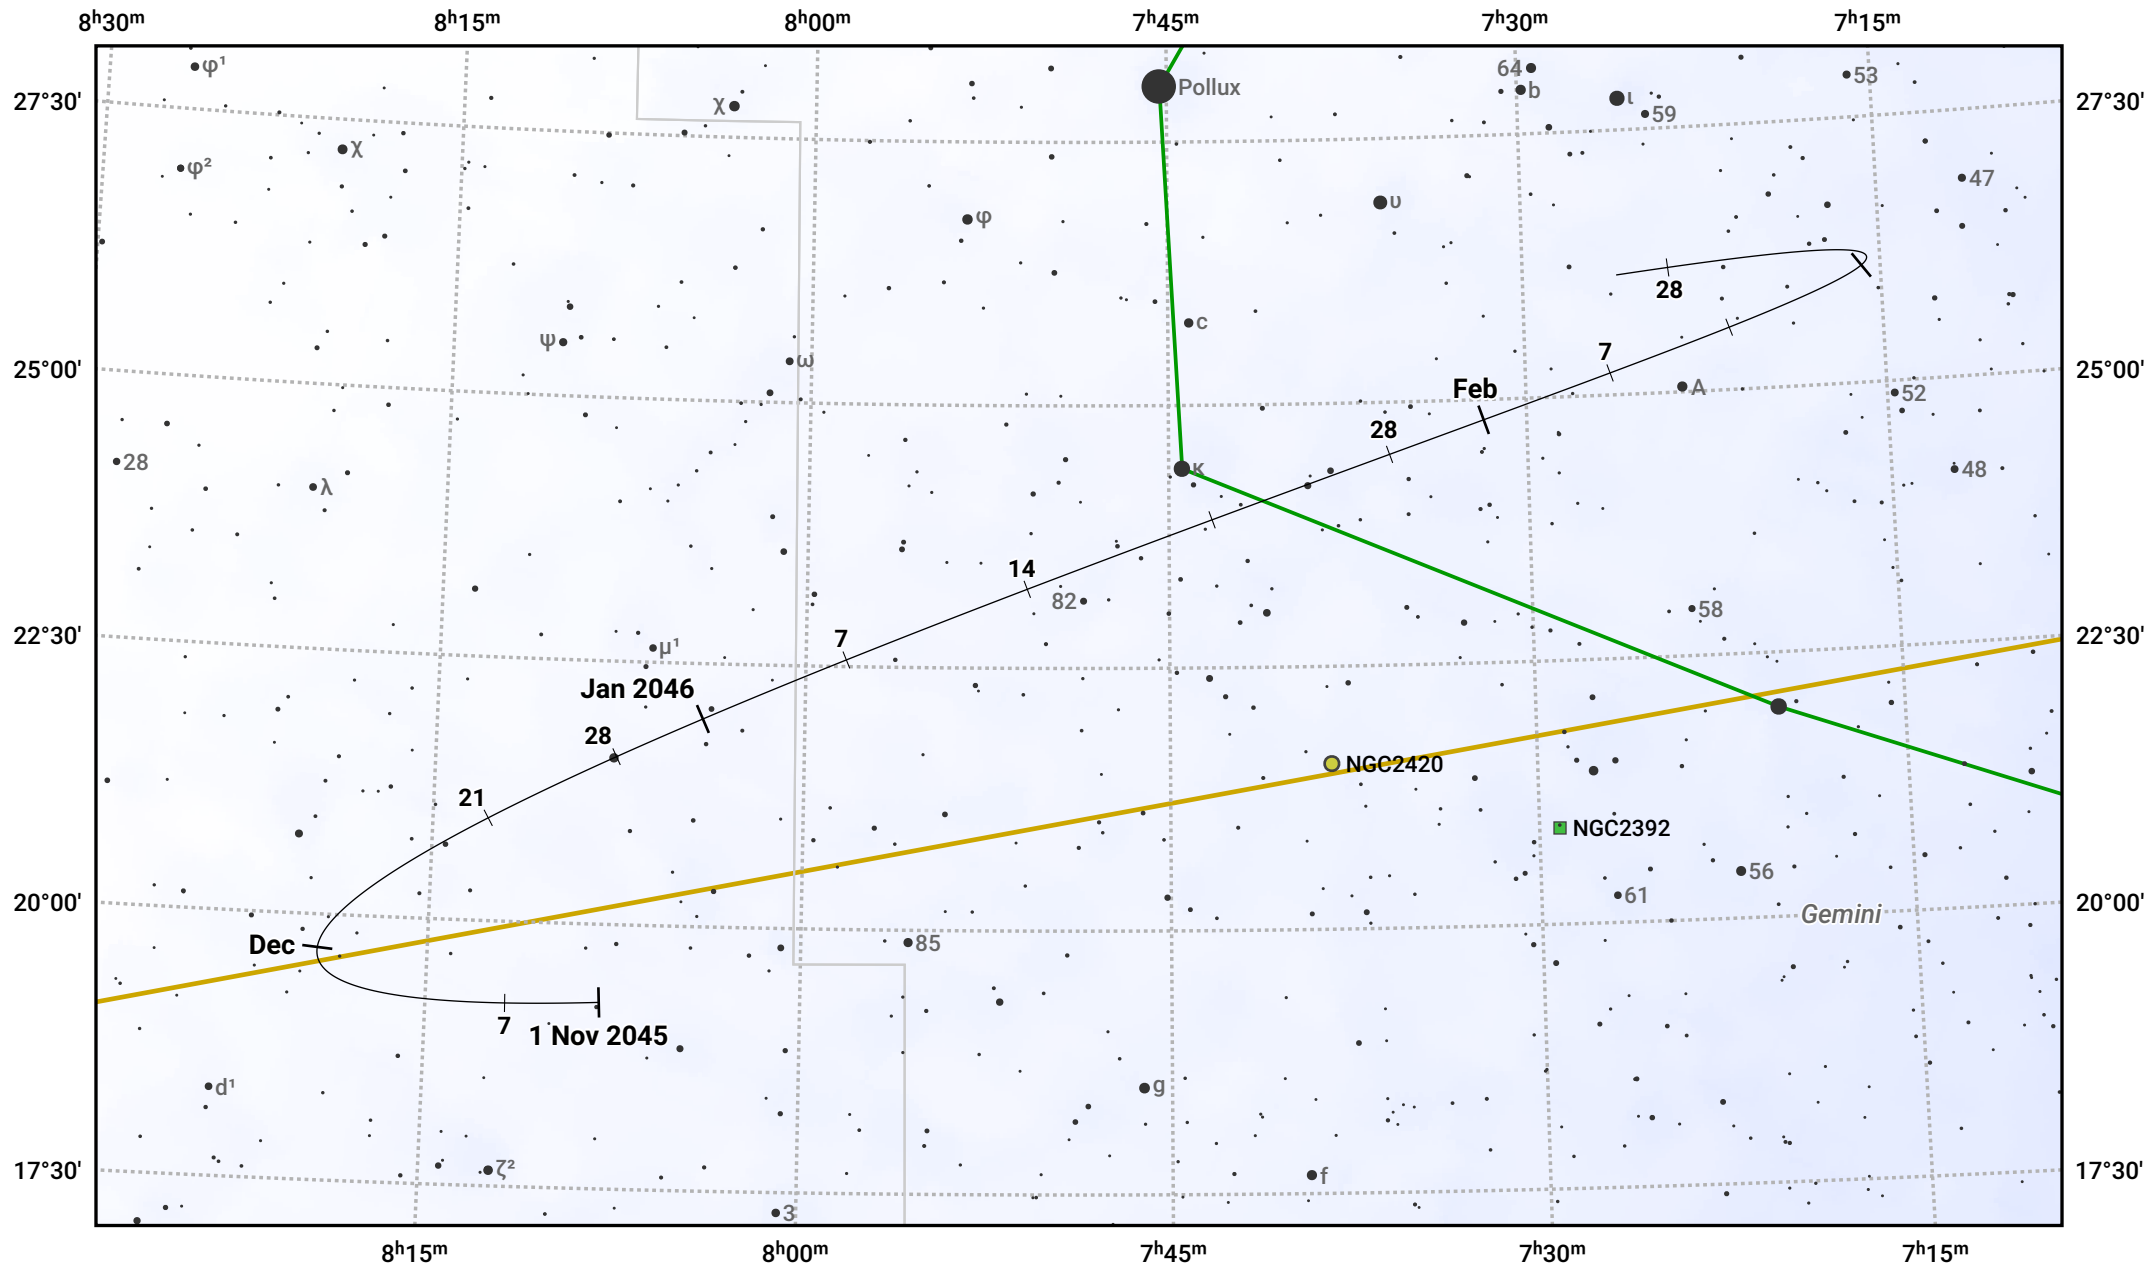

The path of Asteroid 4 Vesta around opposition on 15 Jan 2046

© Dominic Ford 2011–2024. Date markers placed at midnight UTC. Downloaded from <https://in-the-sky.org>

Magnitude scale: · 9.0 · 8.0 · 7.0 · 6.0 · 5.0 · 4.0 · 3.0 · 2.0 · 1.0

— Ecliptic Plane

● Galaxy
 ■ Bright nebula
 ● Open cluster
 ⊕ Globular cluster

Date	Mag	Phase
2045 Nov 1	8.1	96%
2045 Dec 1	7.5	97%
2045 Dec 22	7.0	99%
2046 Jan 1	6.8	100%
2046 Feb 1	6.8	99%
2046 Mar 1	7.4	97%