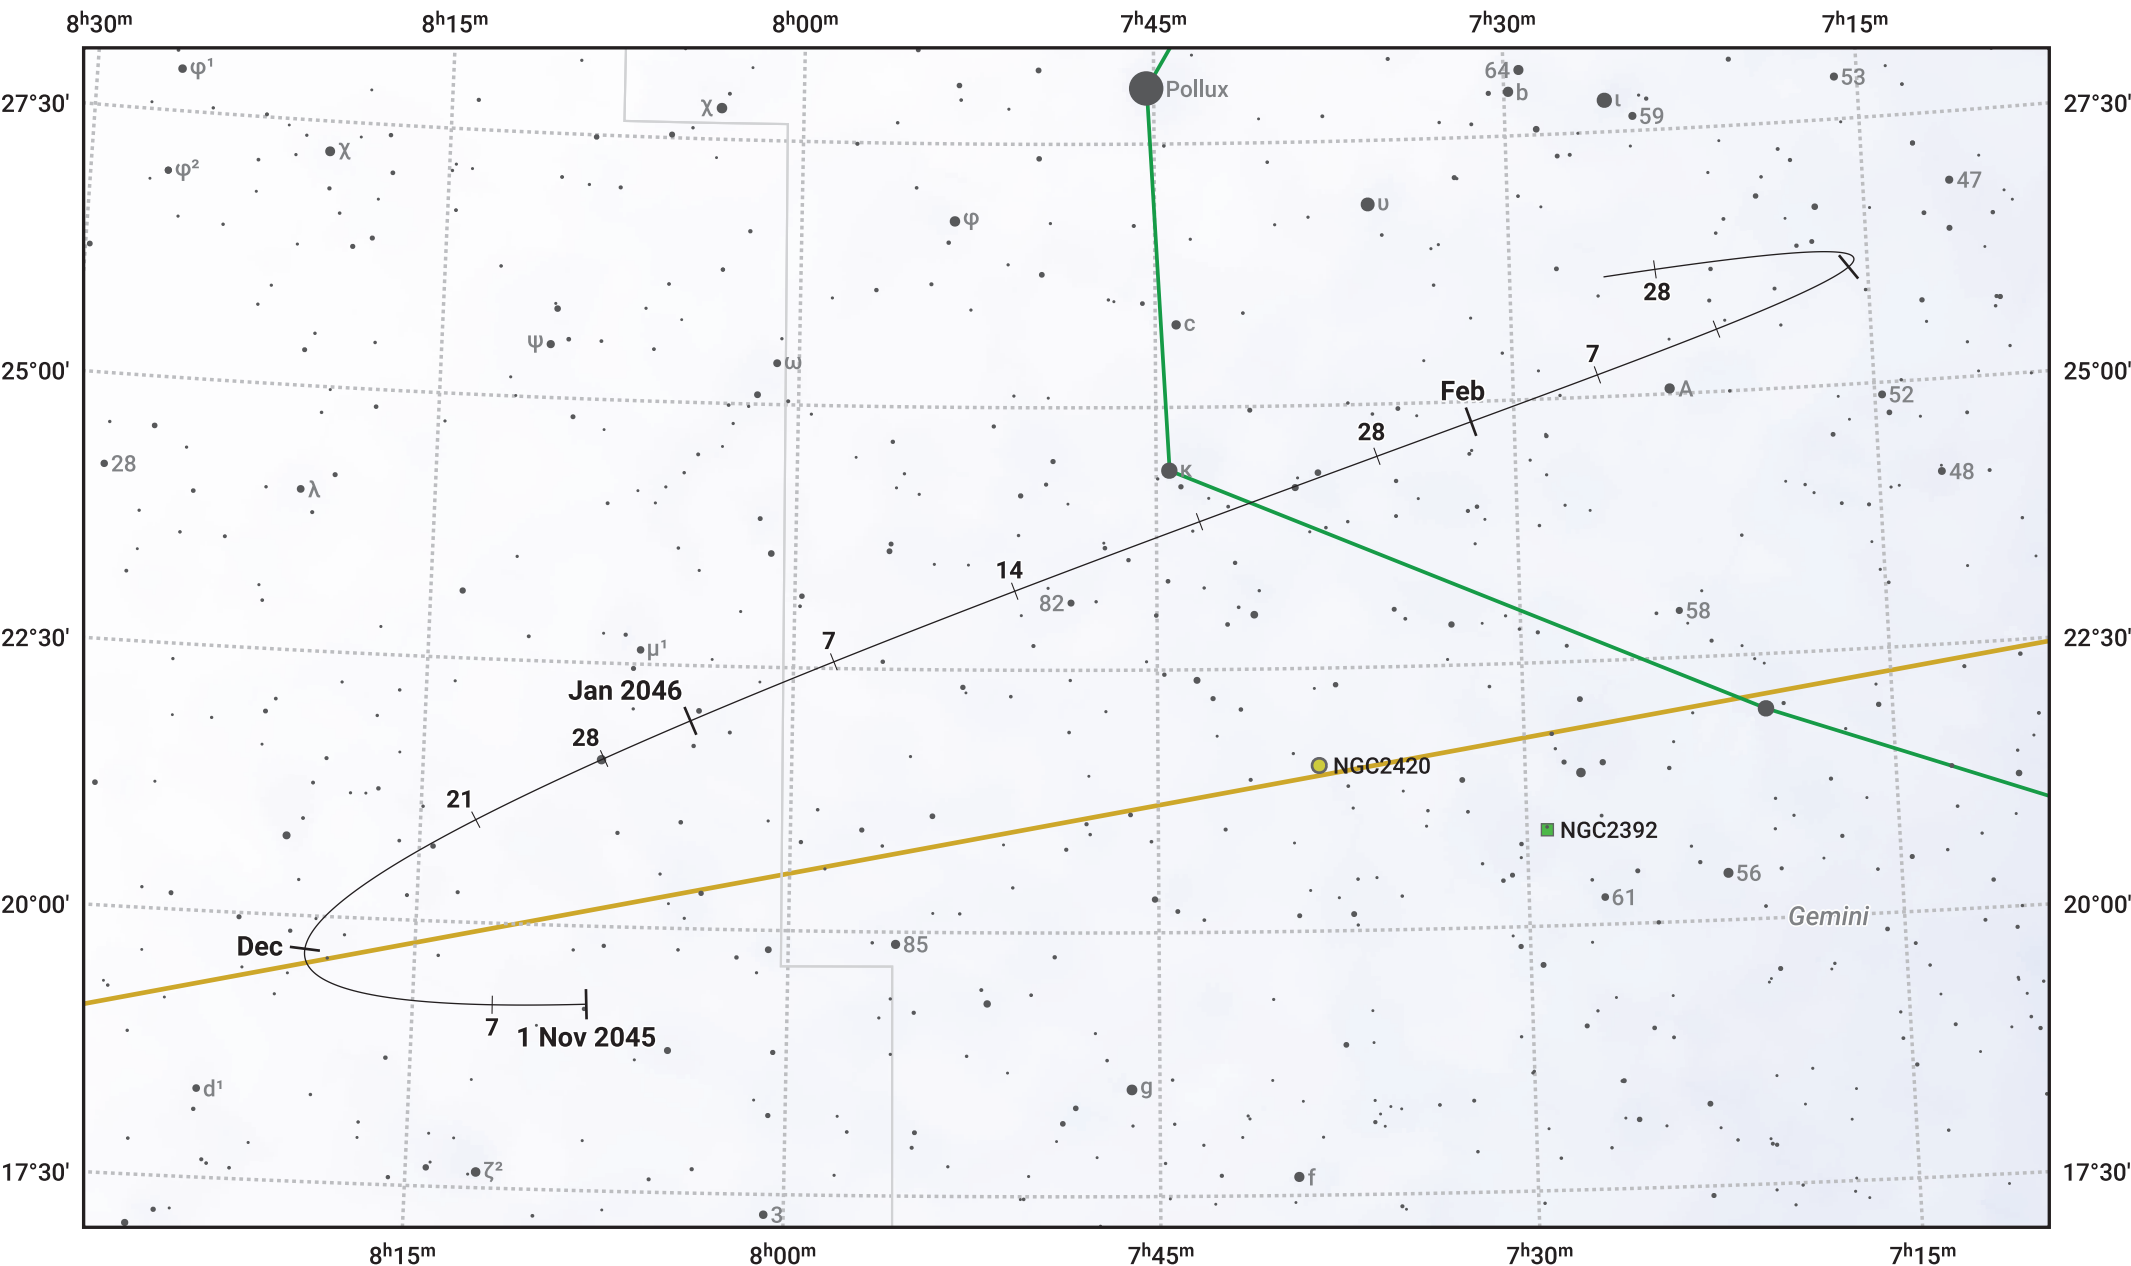

The path of Asteroid 4 Vesta around opposition on 15 Jan 2046

© Dominic Ford 2011–2024. Date markers placed at midnight UTC. Downloaded from <https://in-the-sky.org>

Magnitude scale: 9.0 8.0 7.0 6.0 5.0 4.0 3.0 2.0 1.0

— Ecliptic Plane

- Galaxy
- Bright nebula
- Open cluster
- ⊕ Globular cluster

Date	Mag	Phase
2045 Nov 1	8.1	96%
2045 Dec 1	7.5	97%
2045 Dec 22	7.0	99%
2046 Jan 1	6.8	100%
2046 Feb 1	6.8	99%
2046 Mar 1	7.4	97%