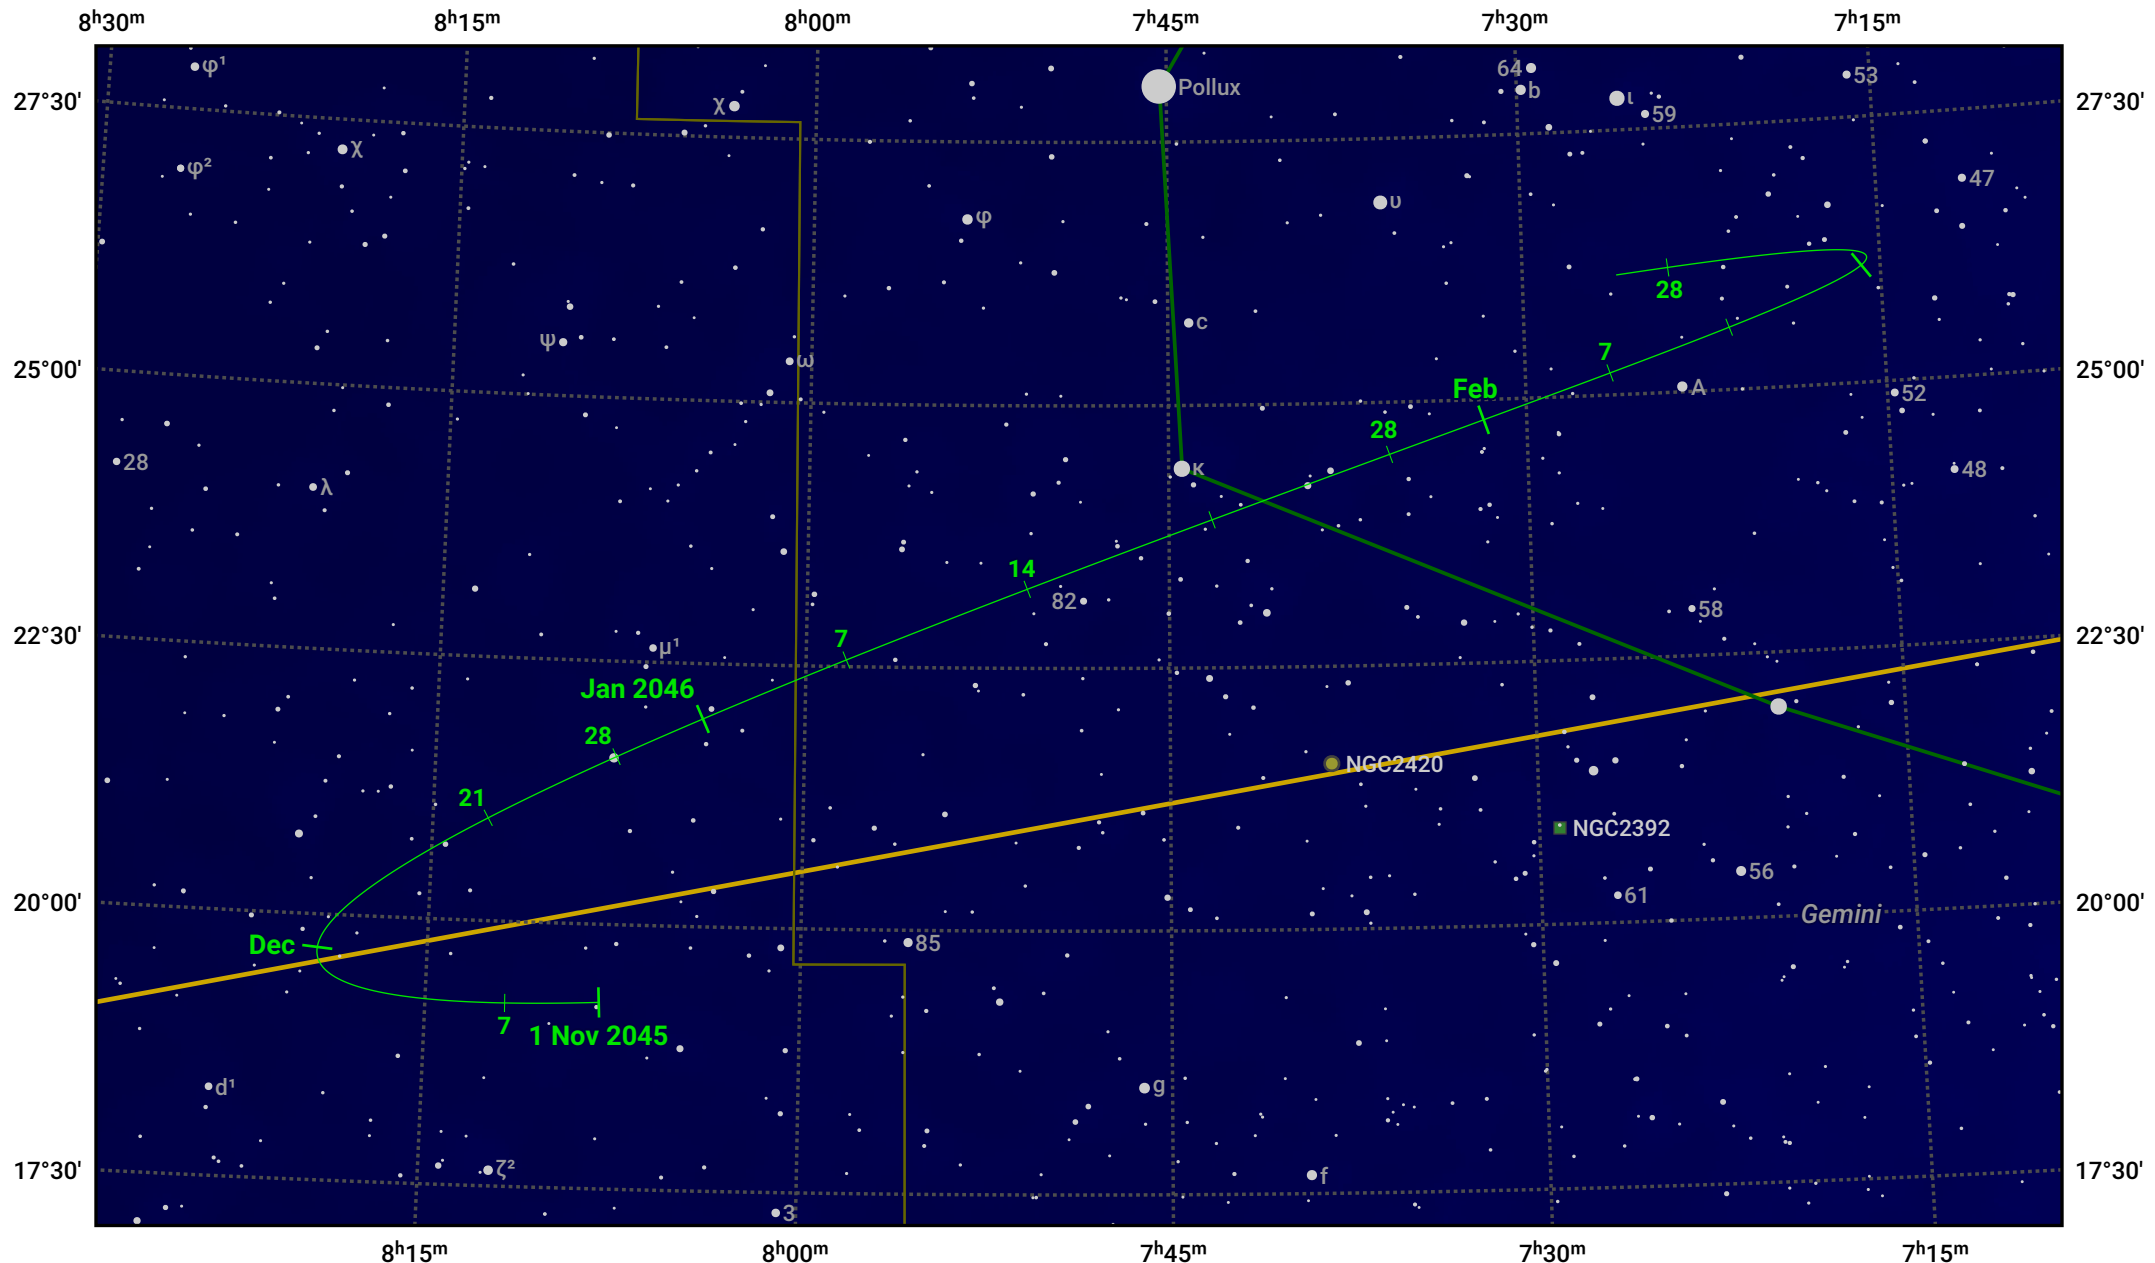

The path of Asteroid 4 Vesta around opposition on 15 Jan 2046

© Dominic Ford 2011–2024. Date markers placed at midnight UTC. Downloaded from <https://in-the-sky.org>

Magnitude scale: · 9.0 · 8.0 · 7.0 · 6.0 · 5.0 · 4.0 ● 3.0 ● 2.0 ● 1.0

— Ecliptic Plane

● Galaxy ■ Bright nebula ● Open cluster ⊕ Globular cluster

Date	Mag	Phase
2045 Nov 1	8.1	96%
2045 Dec 1	7.5	97%
2045 Dec 22	7.0	99%
2046 Jan 1	6.8	100%
2046 Feb 1	6.8	99%
2046 Mar 1	7.4	97%