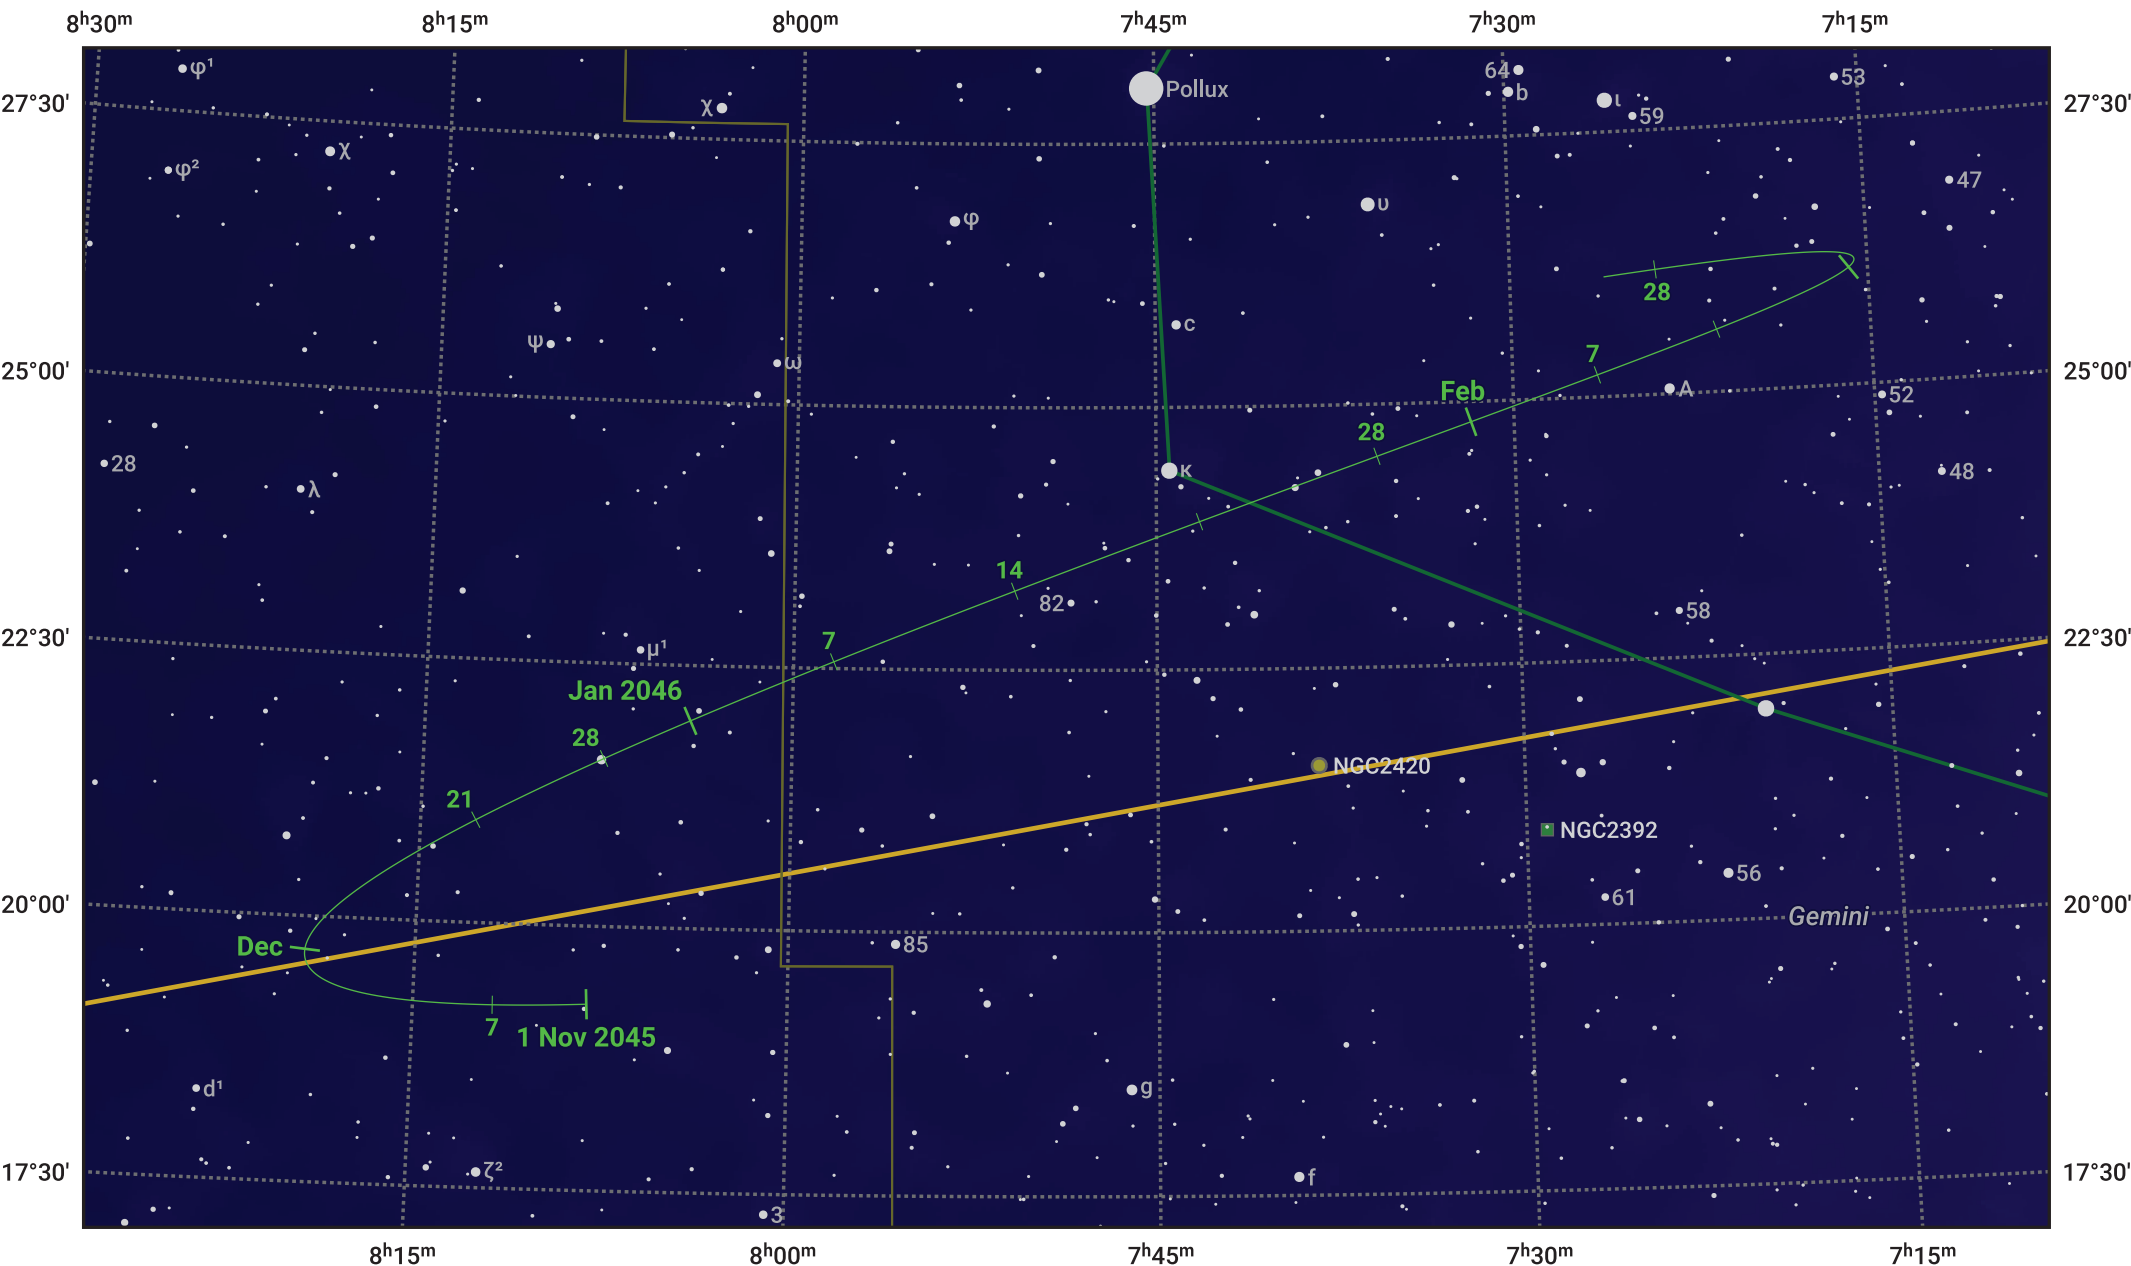

The path of Asteroid 4 Vesta around opposition on 15 Jan 2046

© Dominic Ford 2011–2024. Date markers placed at midnight UTC. Downloaded from <https://in-the-sky.org>

Magnitude scale: 9.0 8.0 7.0 6.0 5.0 4.0 3.0 2.0 1.0

— Ecliptic Plane

- Galaxy
- Bright nebula
- Open cluster
- ⊕ Globular cluster

Date	Mag	Phase
2045 Nov 1	8.1	96%
2045 Dec 1	7.5	97%
2045 Dec 22	7.0	99%
2046 Jan 1	6.8	100%
2046 Feb 1	6.8	99%
2046 Mar 1	7.4	97%