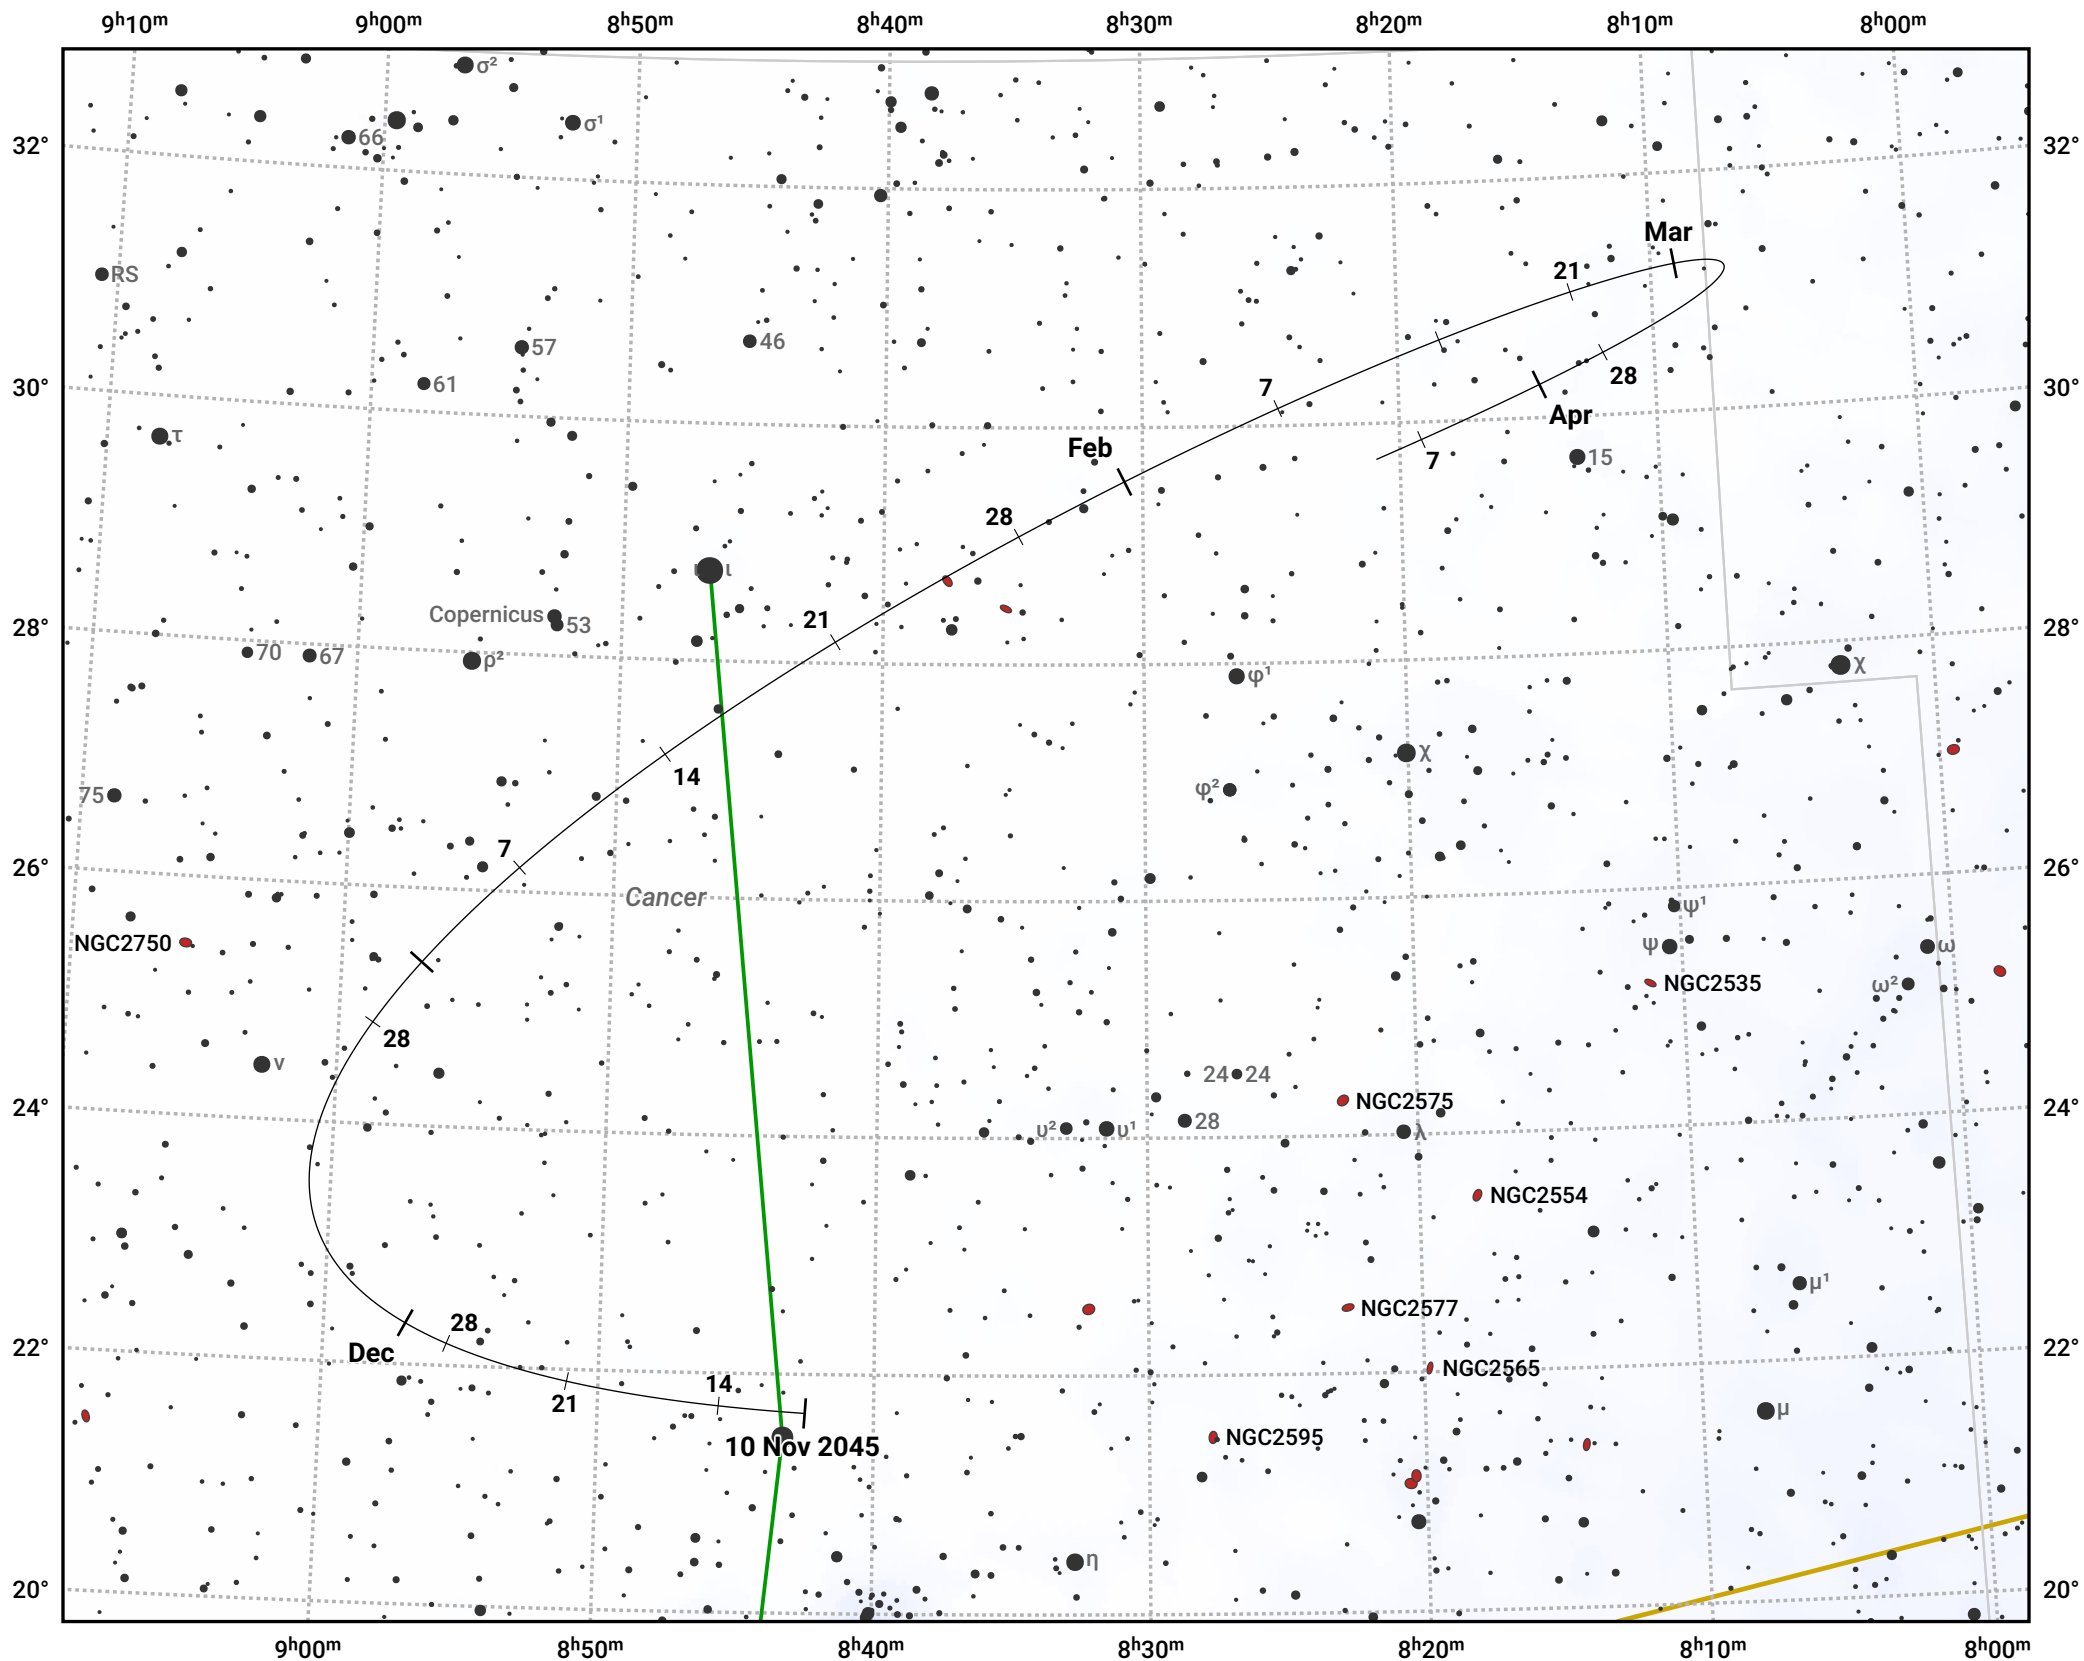

The path of Asteroid 14 Irene around opposition on 24 Jan 2046

© Dominic Ford 2011–2024. Date markers placed at midnight UTC. Downloaded from <https://in-the-sky.org>

Magnitude scale: · 10.0 · 9.0 · 8.0 · 7.0 · 6.0 · 5.0 · 4.0

— Ecliptic Plane

Galaxy Bright nebula Open cluster Globular cluster

Date	Mag	Phase
2045 Dec 1	10.8	97%
2045 Dec 25	10.2	98%
2046 Jan 1	10.0	99%
2046 Feb 1	9.5	100%
2046 Mar 1	10.1	98%
2046 Apr 1	10.6	95%