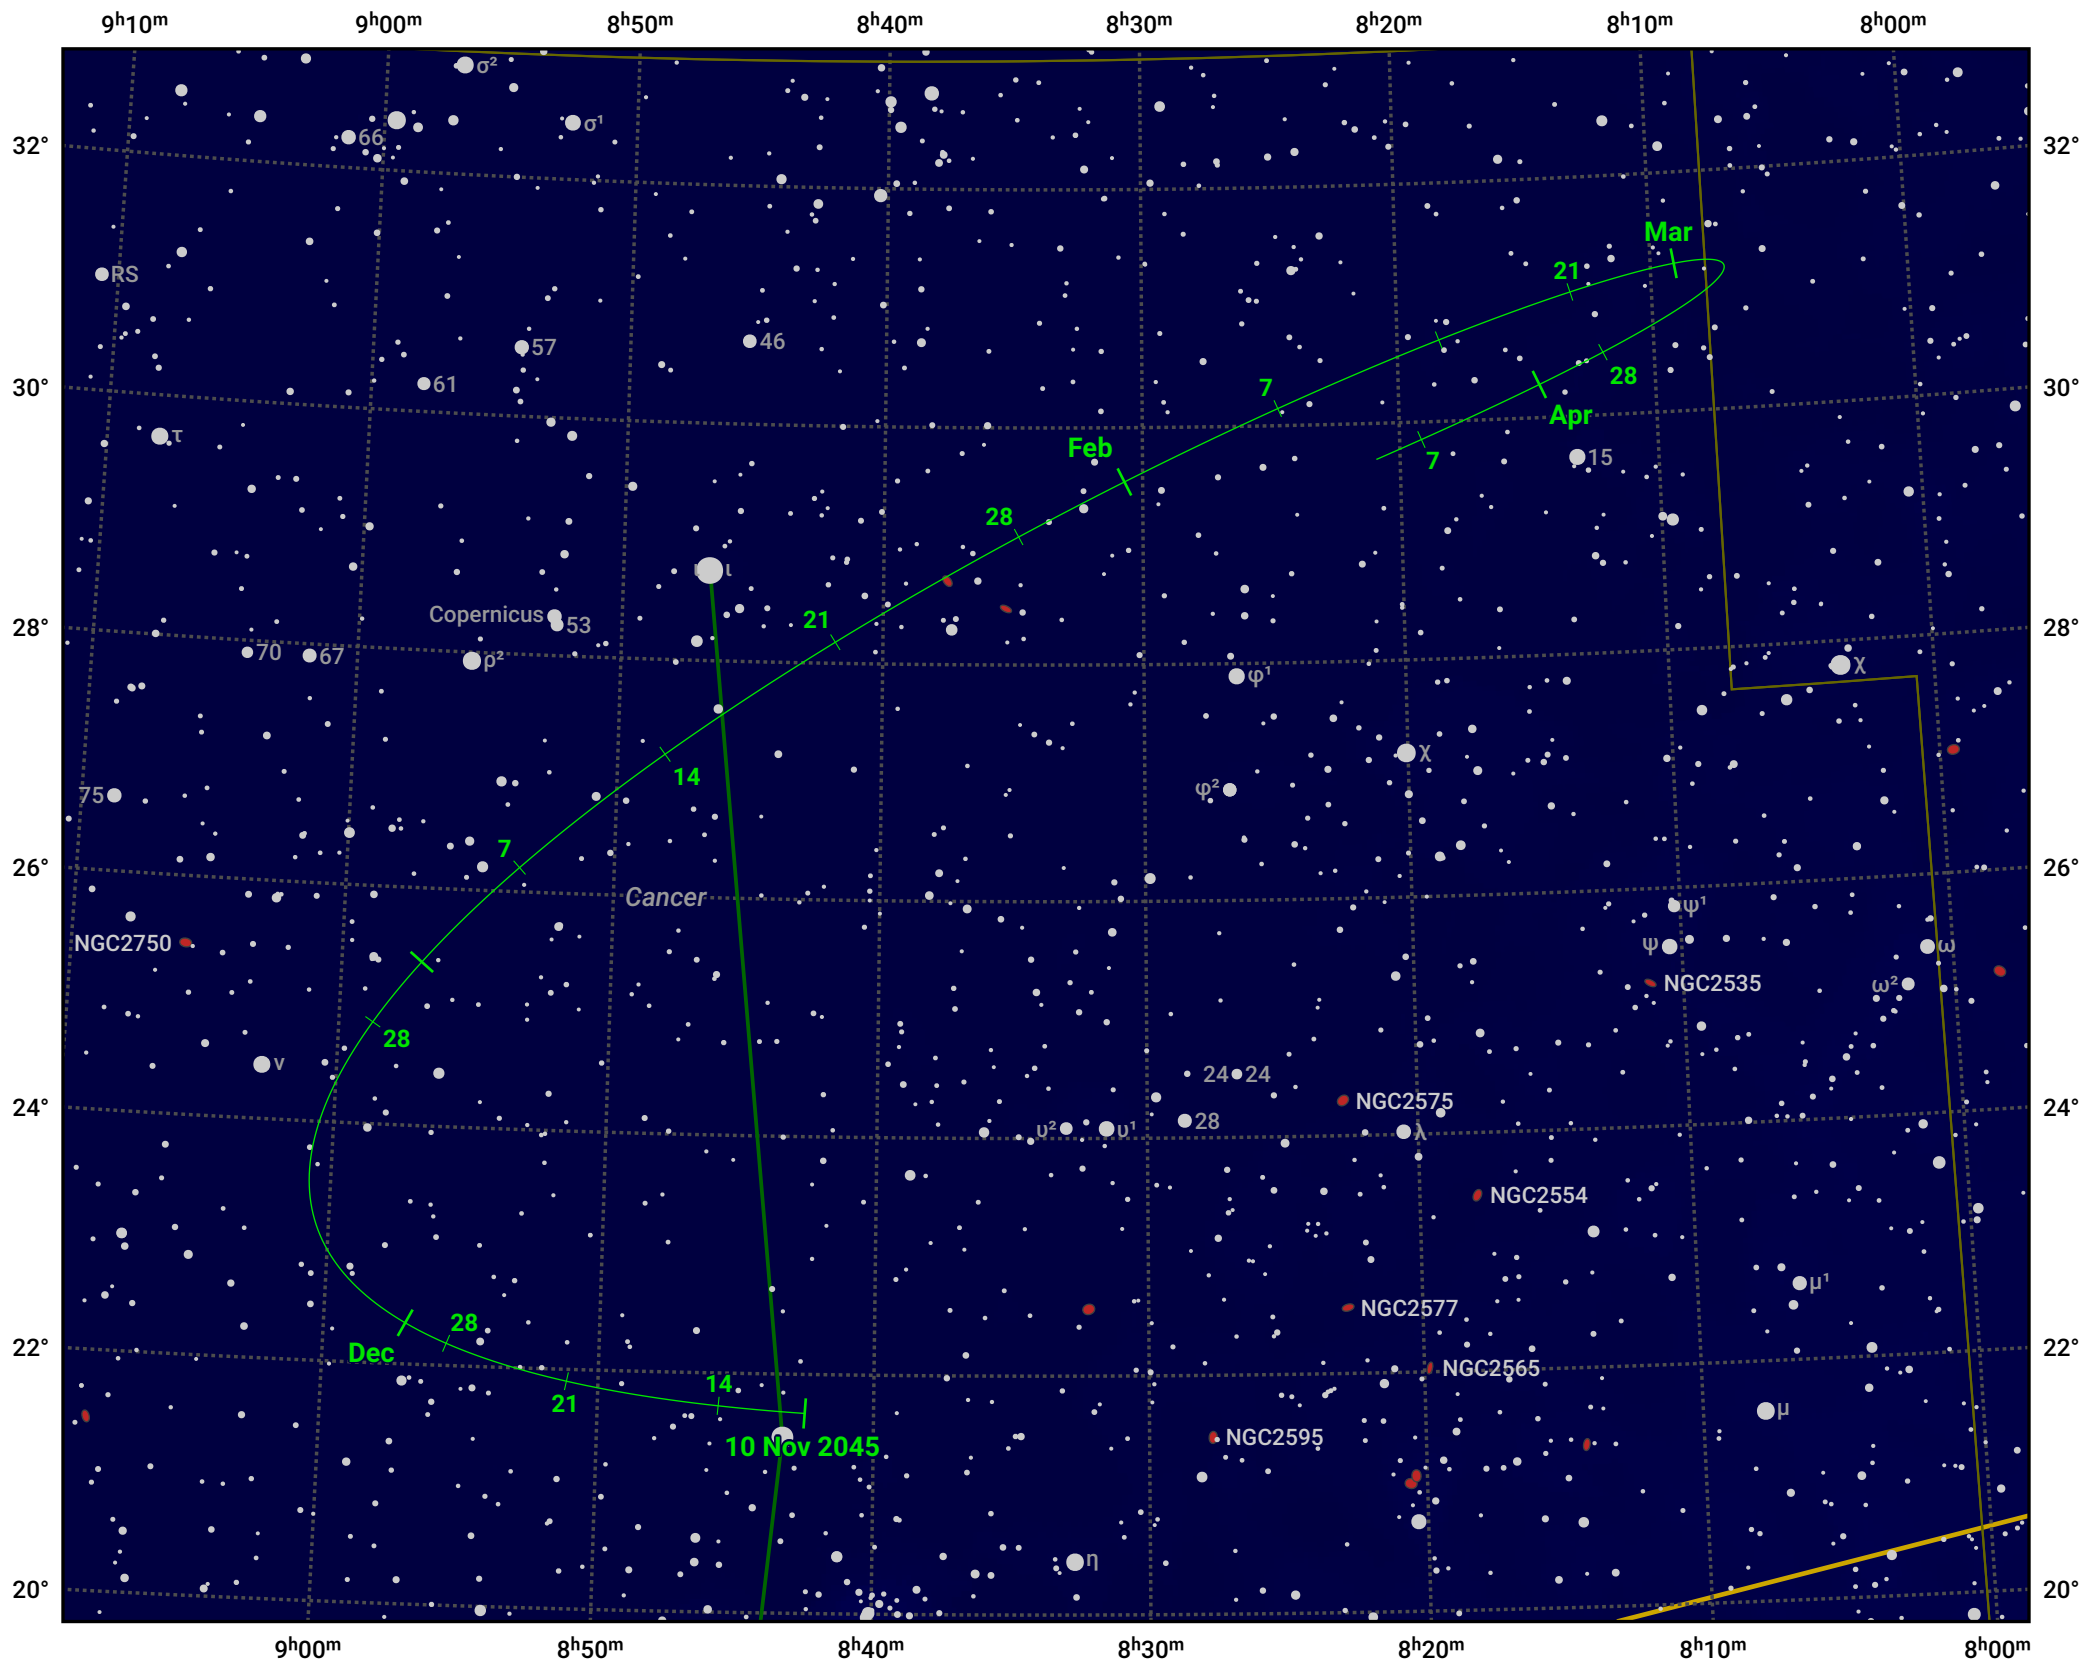

The path of Asteroid 14 Irene around opposition on 24 Jan 2046

© Dominic Ford 2011–2024. Date markers placed at midnight UTC. Downloaded from <https://in-the-sky.org>

Magnitude scale: 10.0 9.0 8.0 7.0 6.0 5.0 4.0

— Ecliptic Plane

Galaxy Bright nebula Open cluster Globular cluster

Date	Mag	Phase
2045 Dec 1	10.8	97%
2045 Dec 25	10.2	98%
2046 Jan 1	10.0	99%
2046 Feb 1	9.5	100%
2046 Mar 1	10.1	98%
2046 Apr 1	10.6	95%