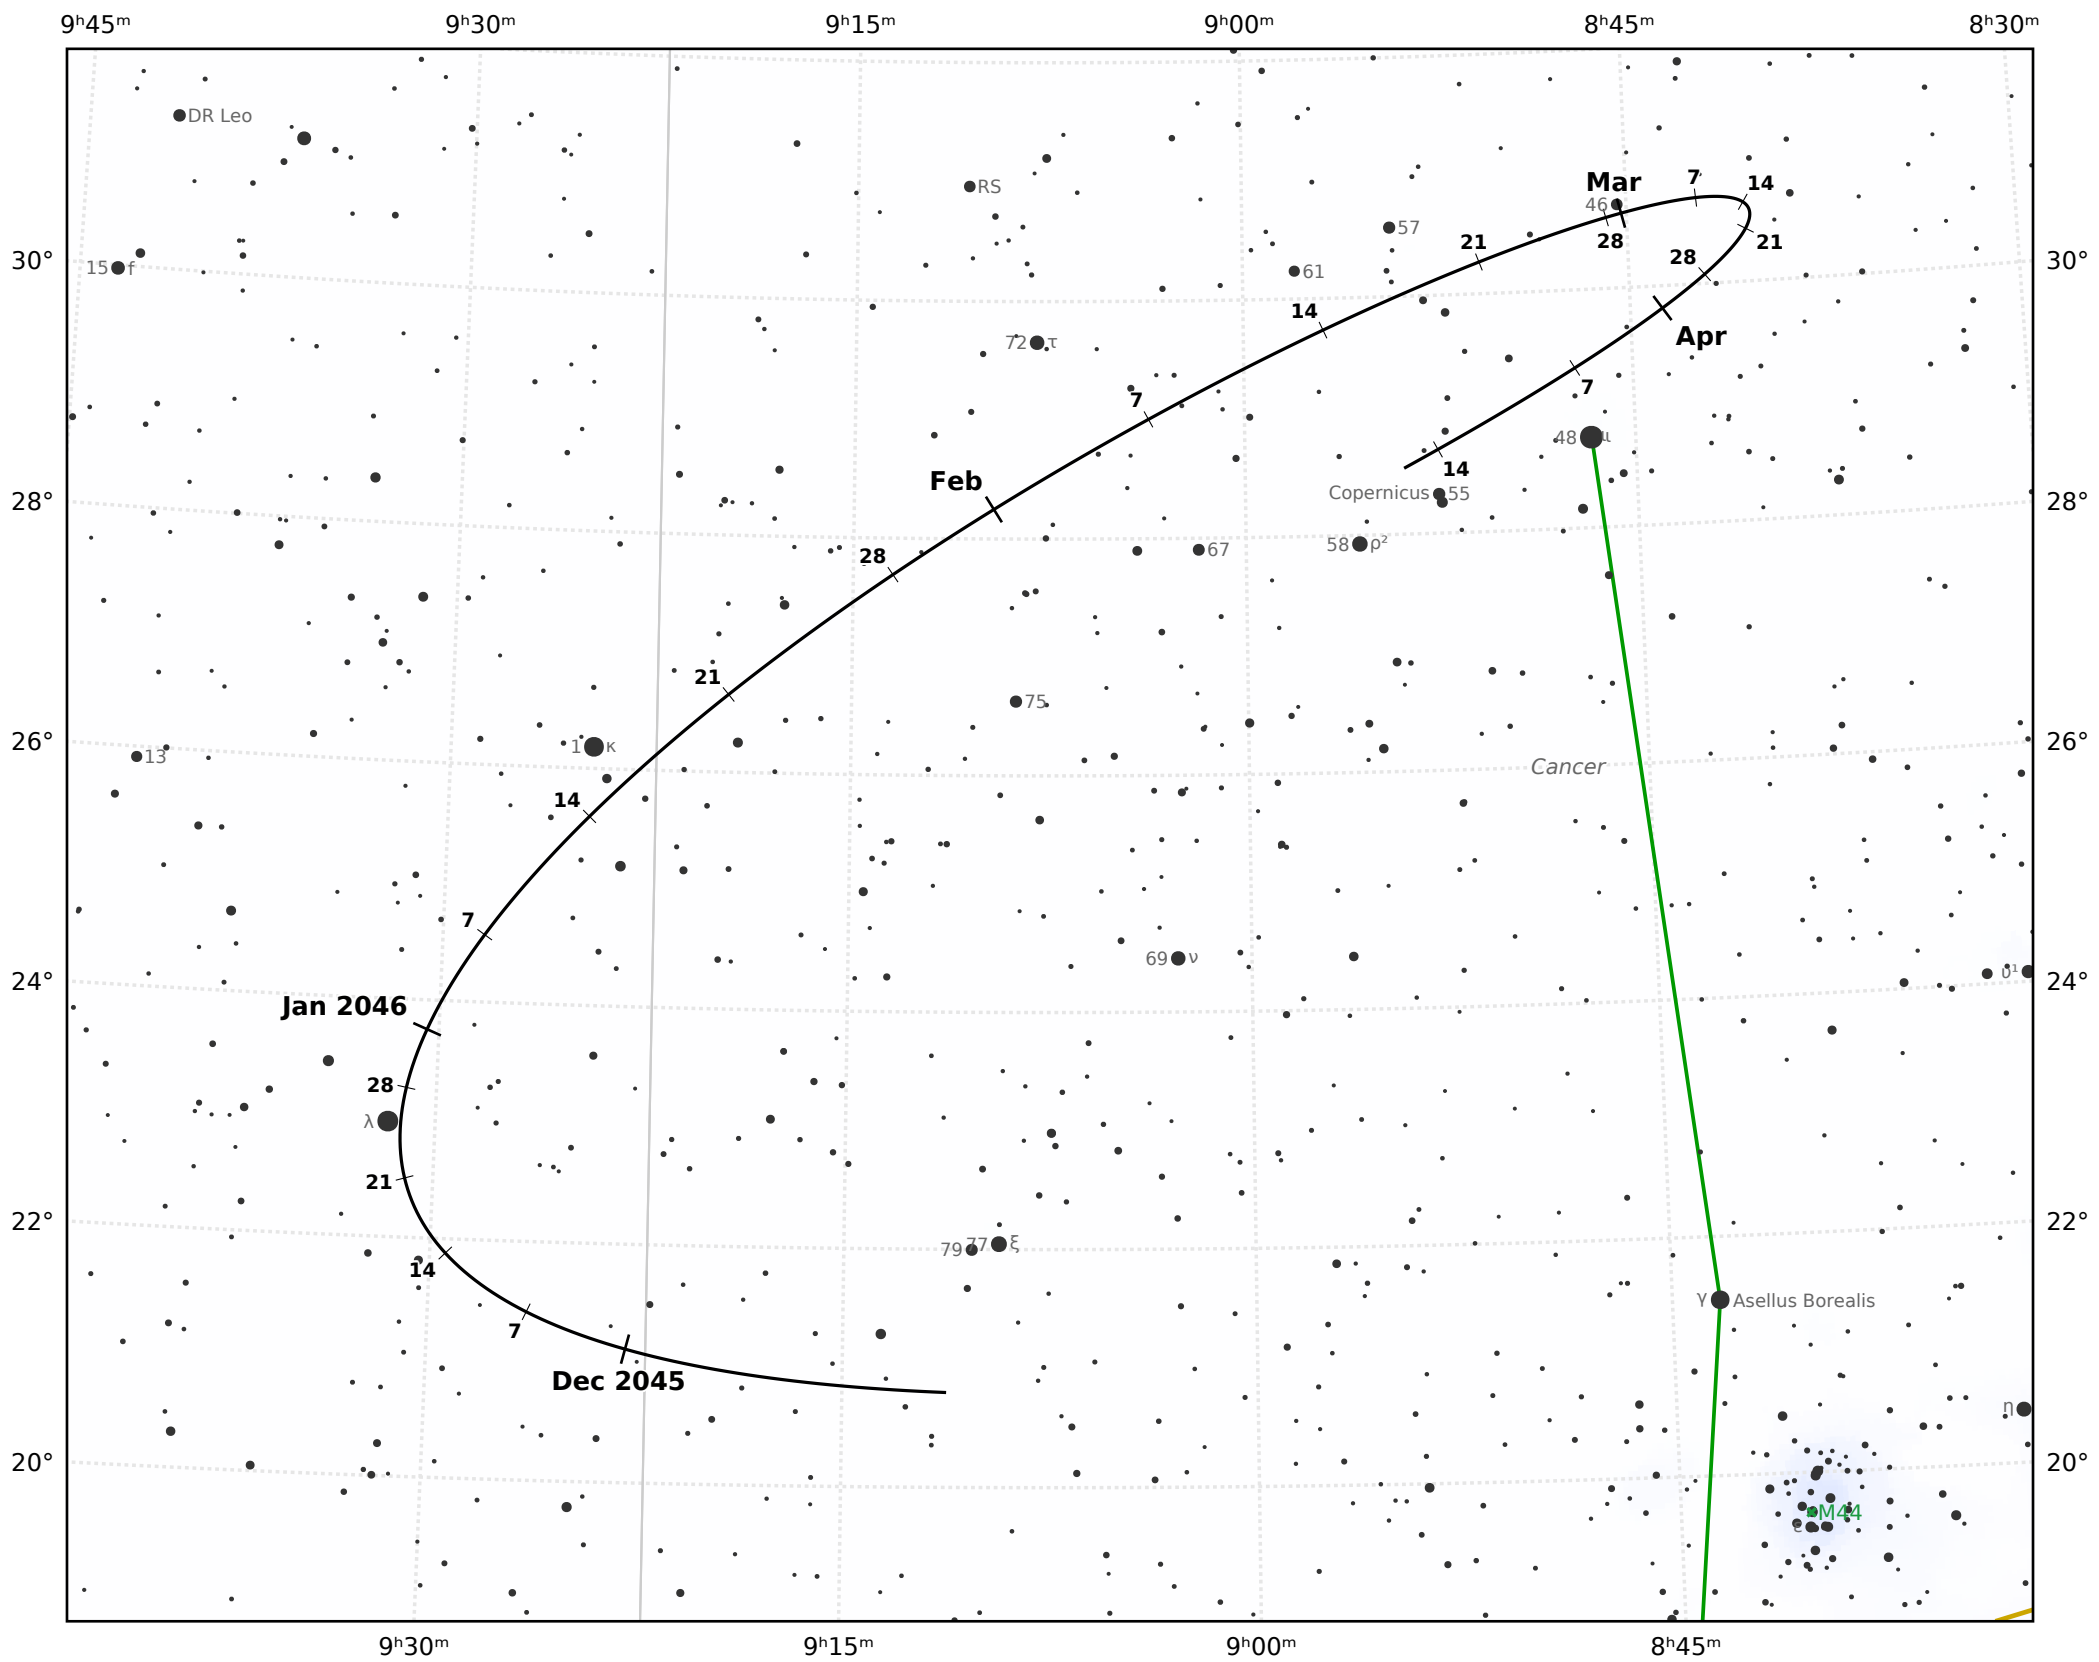

The path of Asteroid 14 Irene around opposition on 31 Jan 2046

© Dominic Ford 2011-2021. Downloaded from <https://in-the-sky.org>

Magnitude scale: ● -9.5 ● -9.0 ● -8.5 ● -8.0 ● -7.5 ● -7.0 ● -6.5 ● -6.0 ● -5.5 ● -5.0 ● -4.5 ● -4.0

— Ecliptic Plane