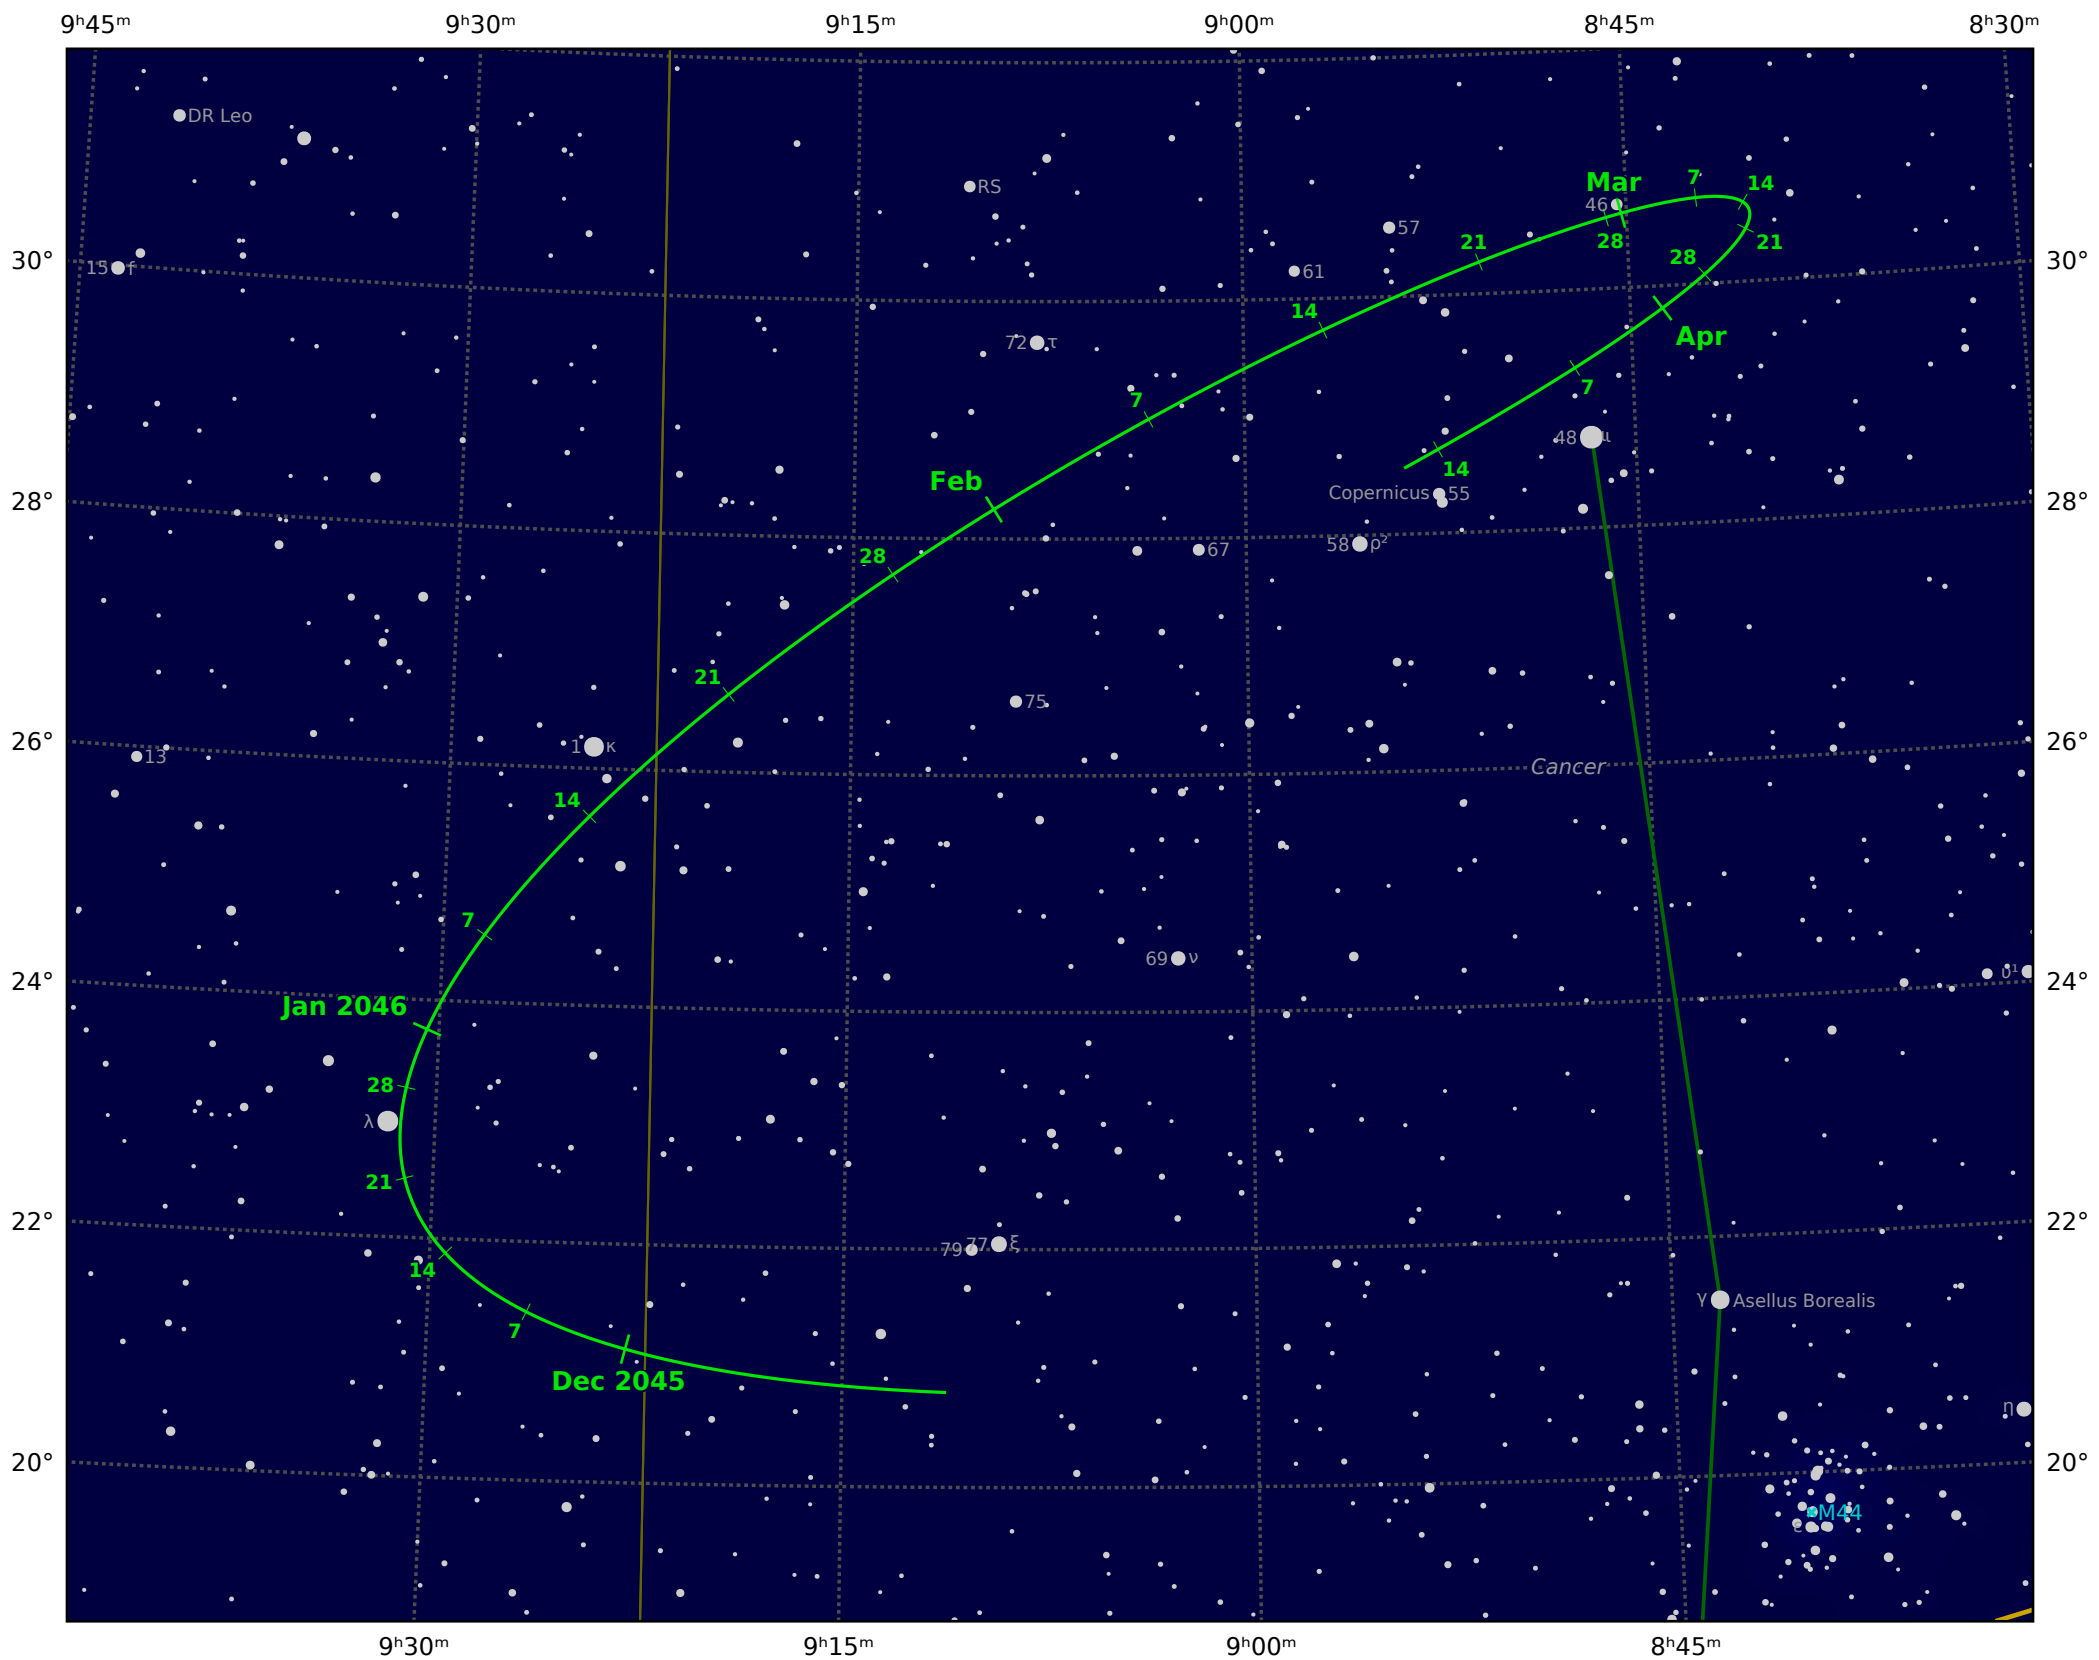

The path of Asteroid 14 Irene around opposition on 31 Jan 2046

© Dominic Ford 2011–2021. Downloaded from <https://in-the-sky.org>

Magnitude scale: ● -9.5 ● -9.0 ● -8.5 ● -8.0 ● -7.5 ● -7.0 ● -6.5 ● -6.0 ● -5.5 ● -5.0 ● -4.5 ● -4.0

— Ecliptic Plane