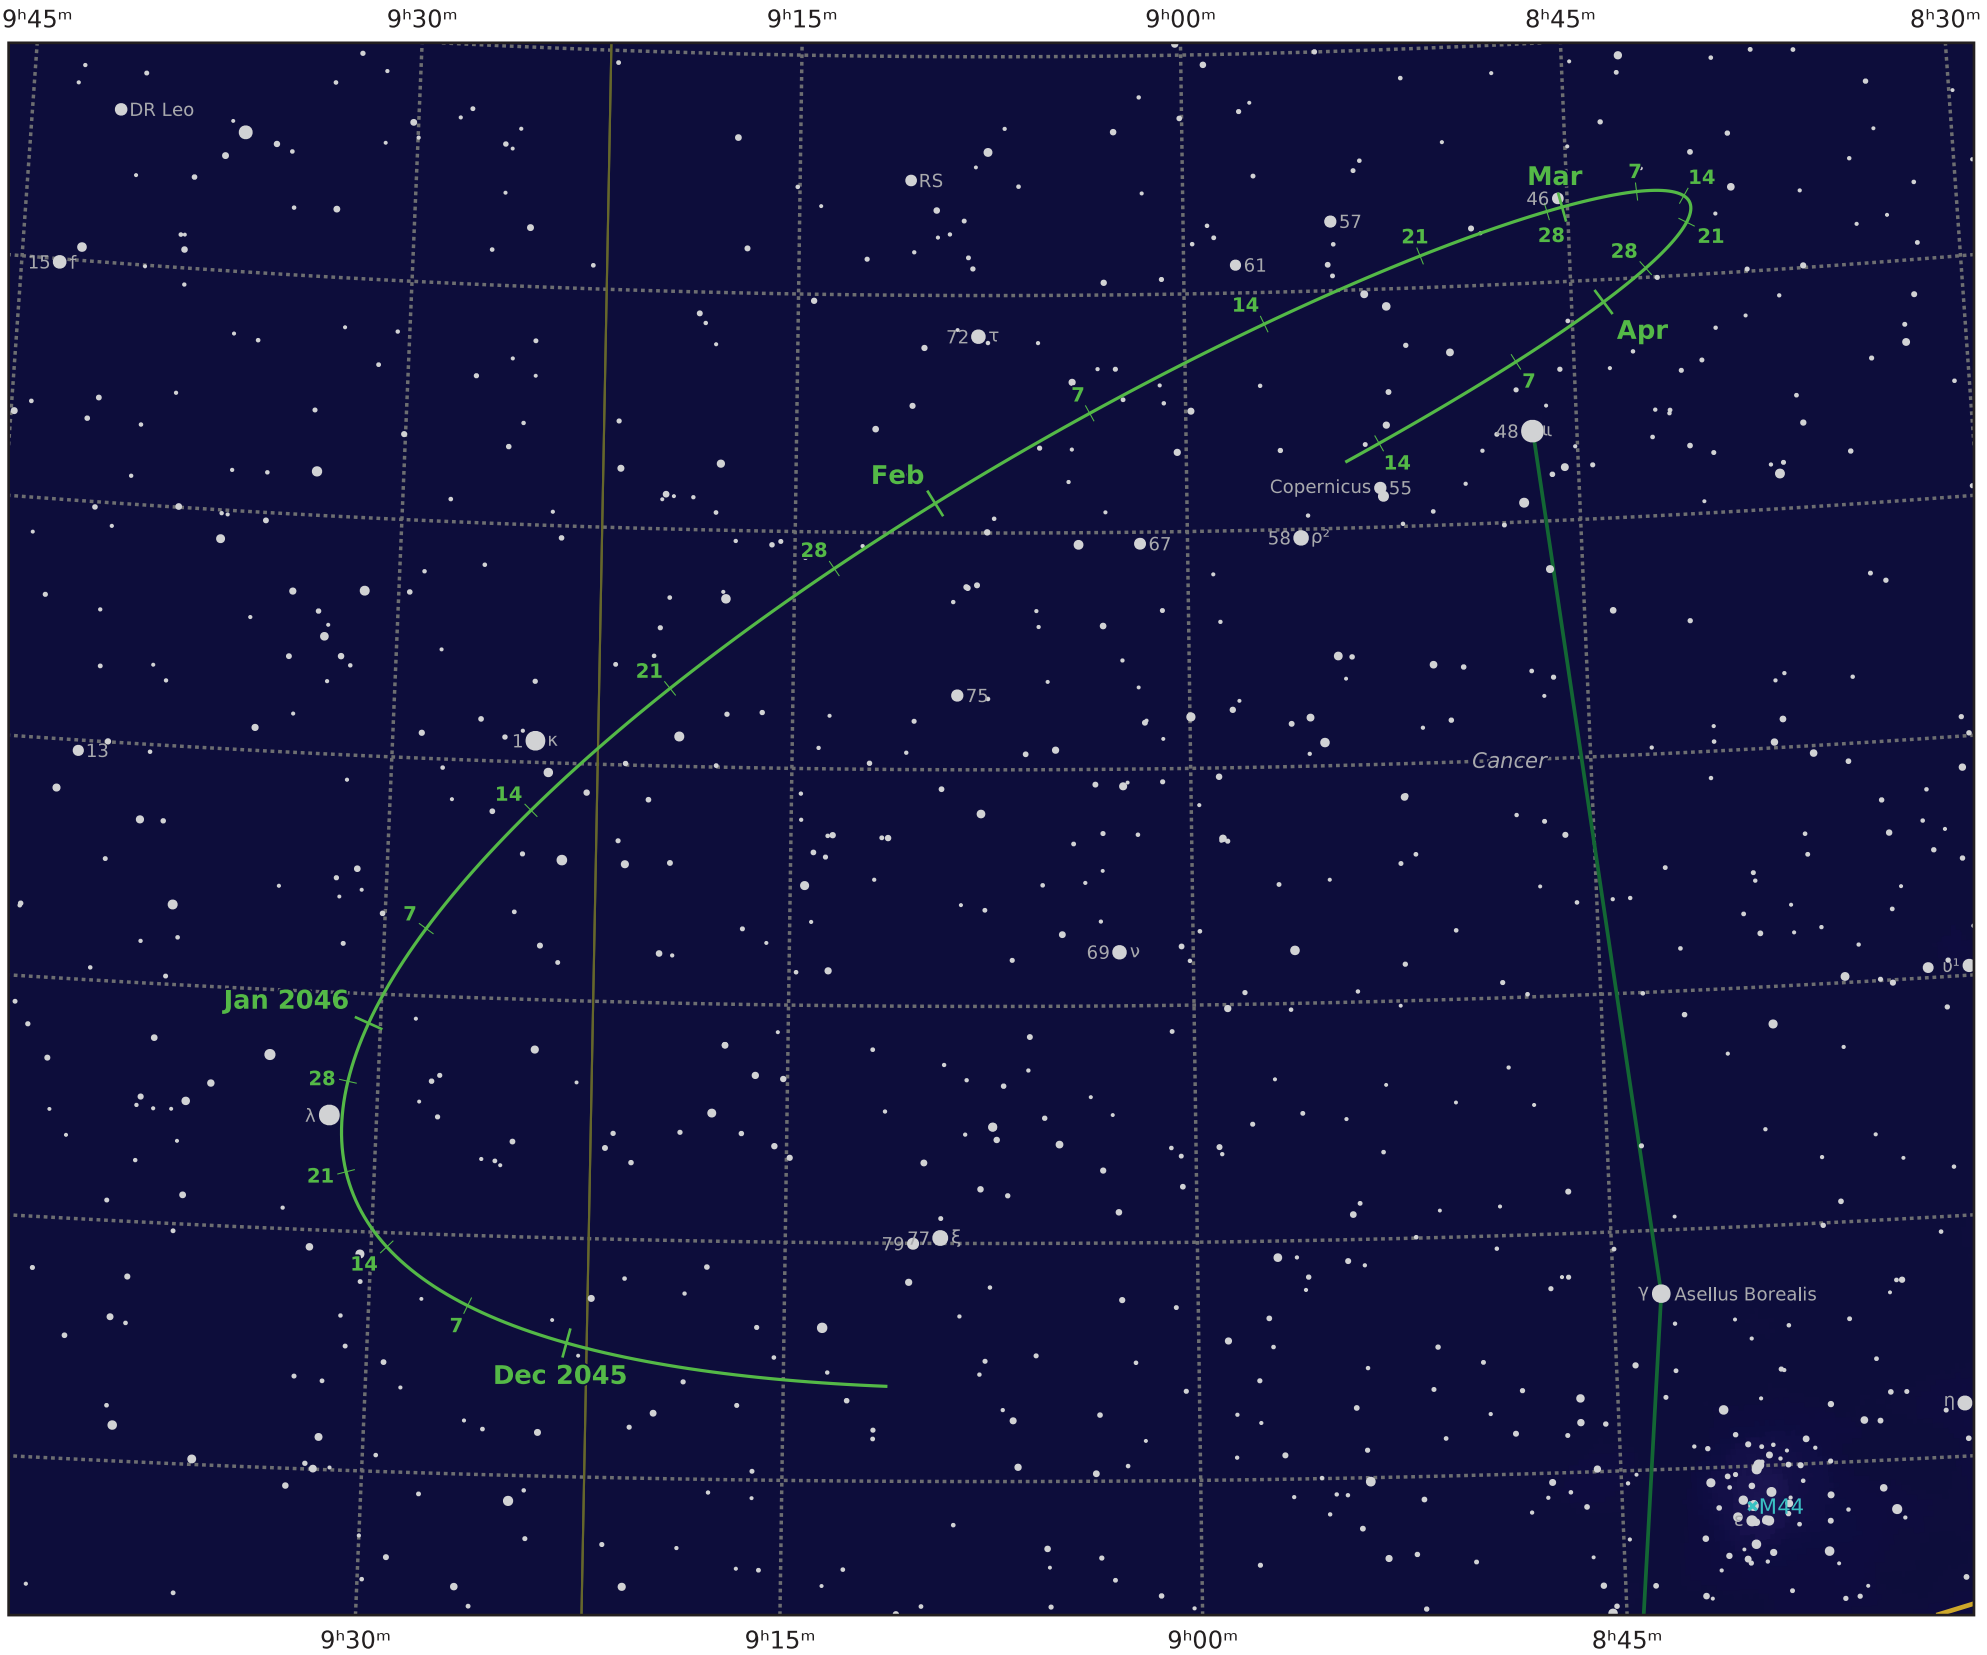

The path of Asteroid 14 Irene around opposition on 31 Jan 2046

© Dominic Ford 2011–2021. Downloaded from <https://in-the-sky.org>

Magnitude scale: ● 9.5 ● 9.0 ● 8.5 ● 8.0 ● 7.5 ● 7.0 ● 6.5 ● 6.0 ● 5.5 ● 5.0 ● 4.5 ● 4.0

— Ecliptic Plane