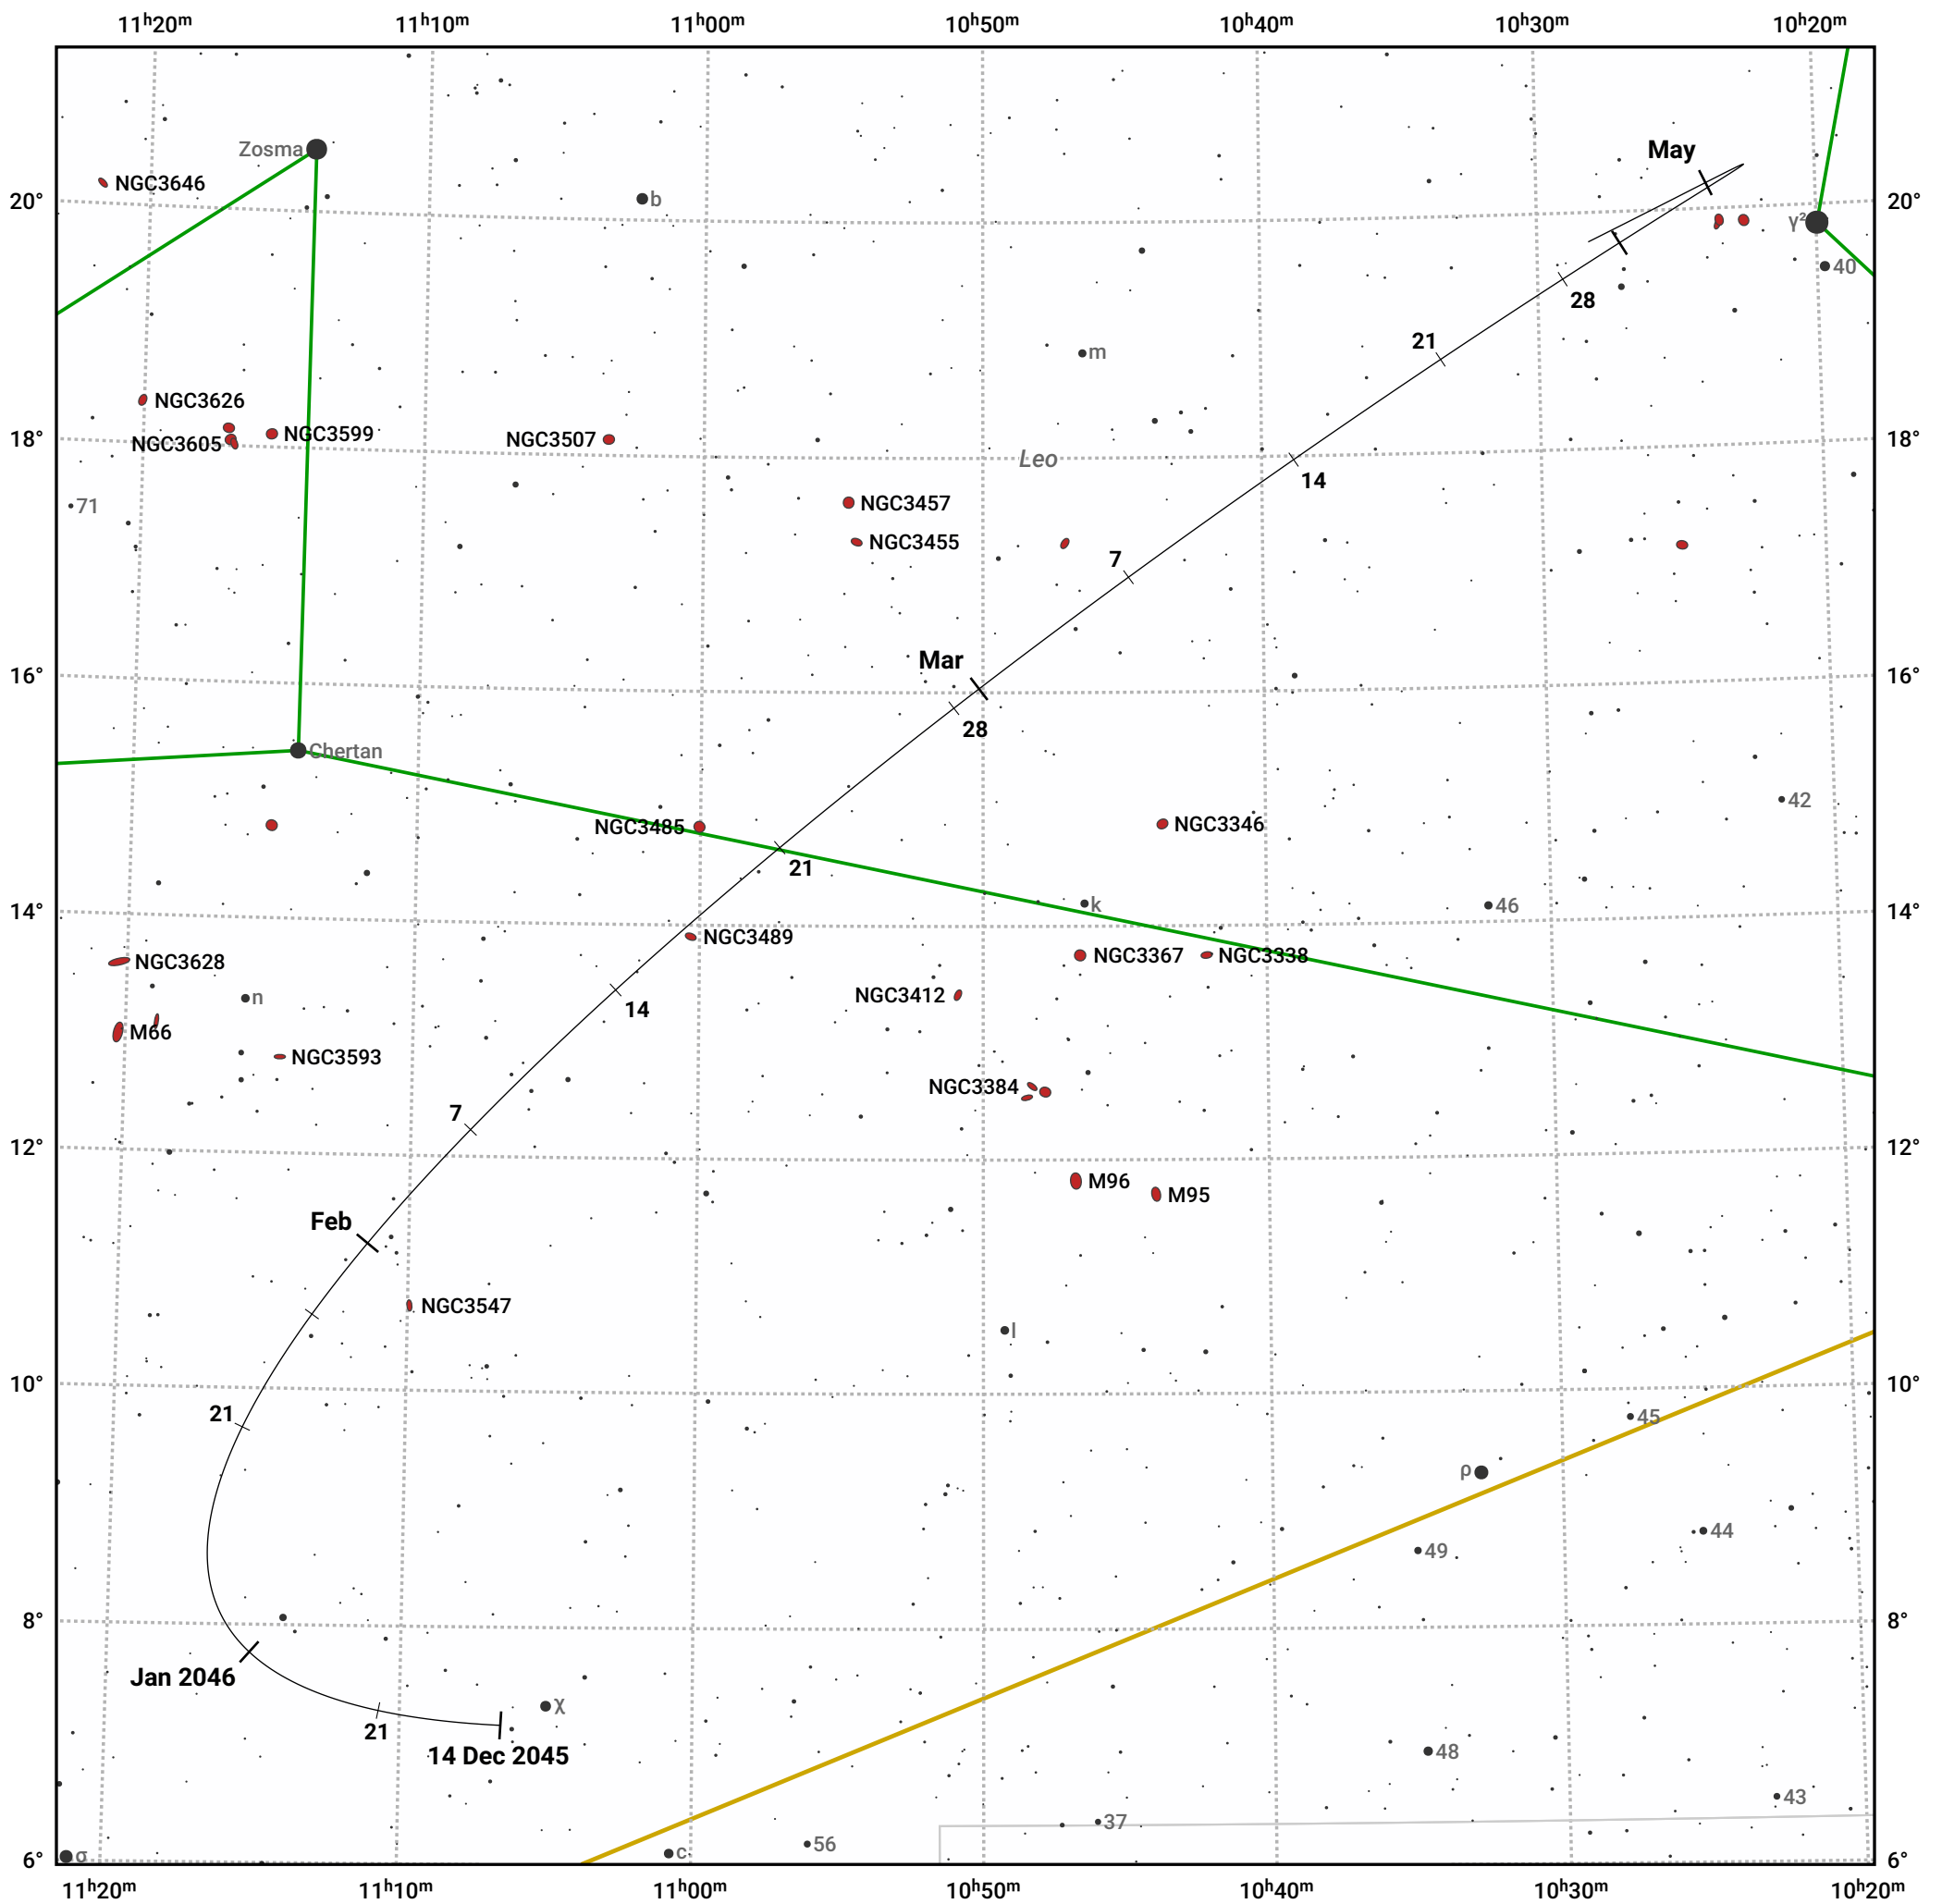

The path of Asteroid 6 Hebe around opposition on 27 Feb 2046

© Dominic Ford 2011–2024. Date markers placed at midnight UTC. Downloaded from <https://in-the-sky.org>

Magnitude scale: 10.0 9.0 8.0 7.0 6.0 5.0 4.0 3.0 2.0

— Ecliptic Plane

Galaxy Bright nebula Open cluster Globular cluster

Date	Mag
2046 Jan 1	10.4
2046 Feb 1	9.8
2046 Feb 12	9.6
2046 Mar 1	9.4
2046 Apr 1	10.1
2046 Apr 25	10.6
2046 May 1	10.7