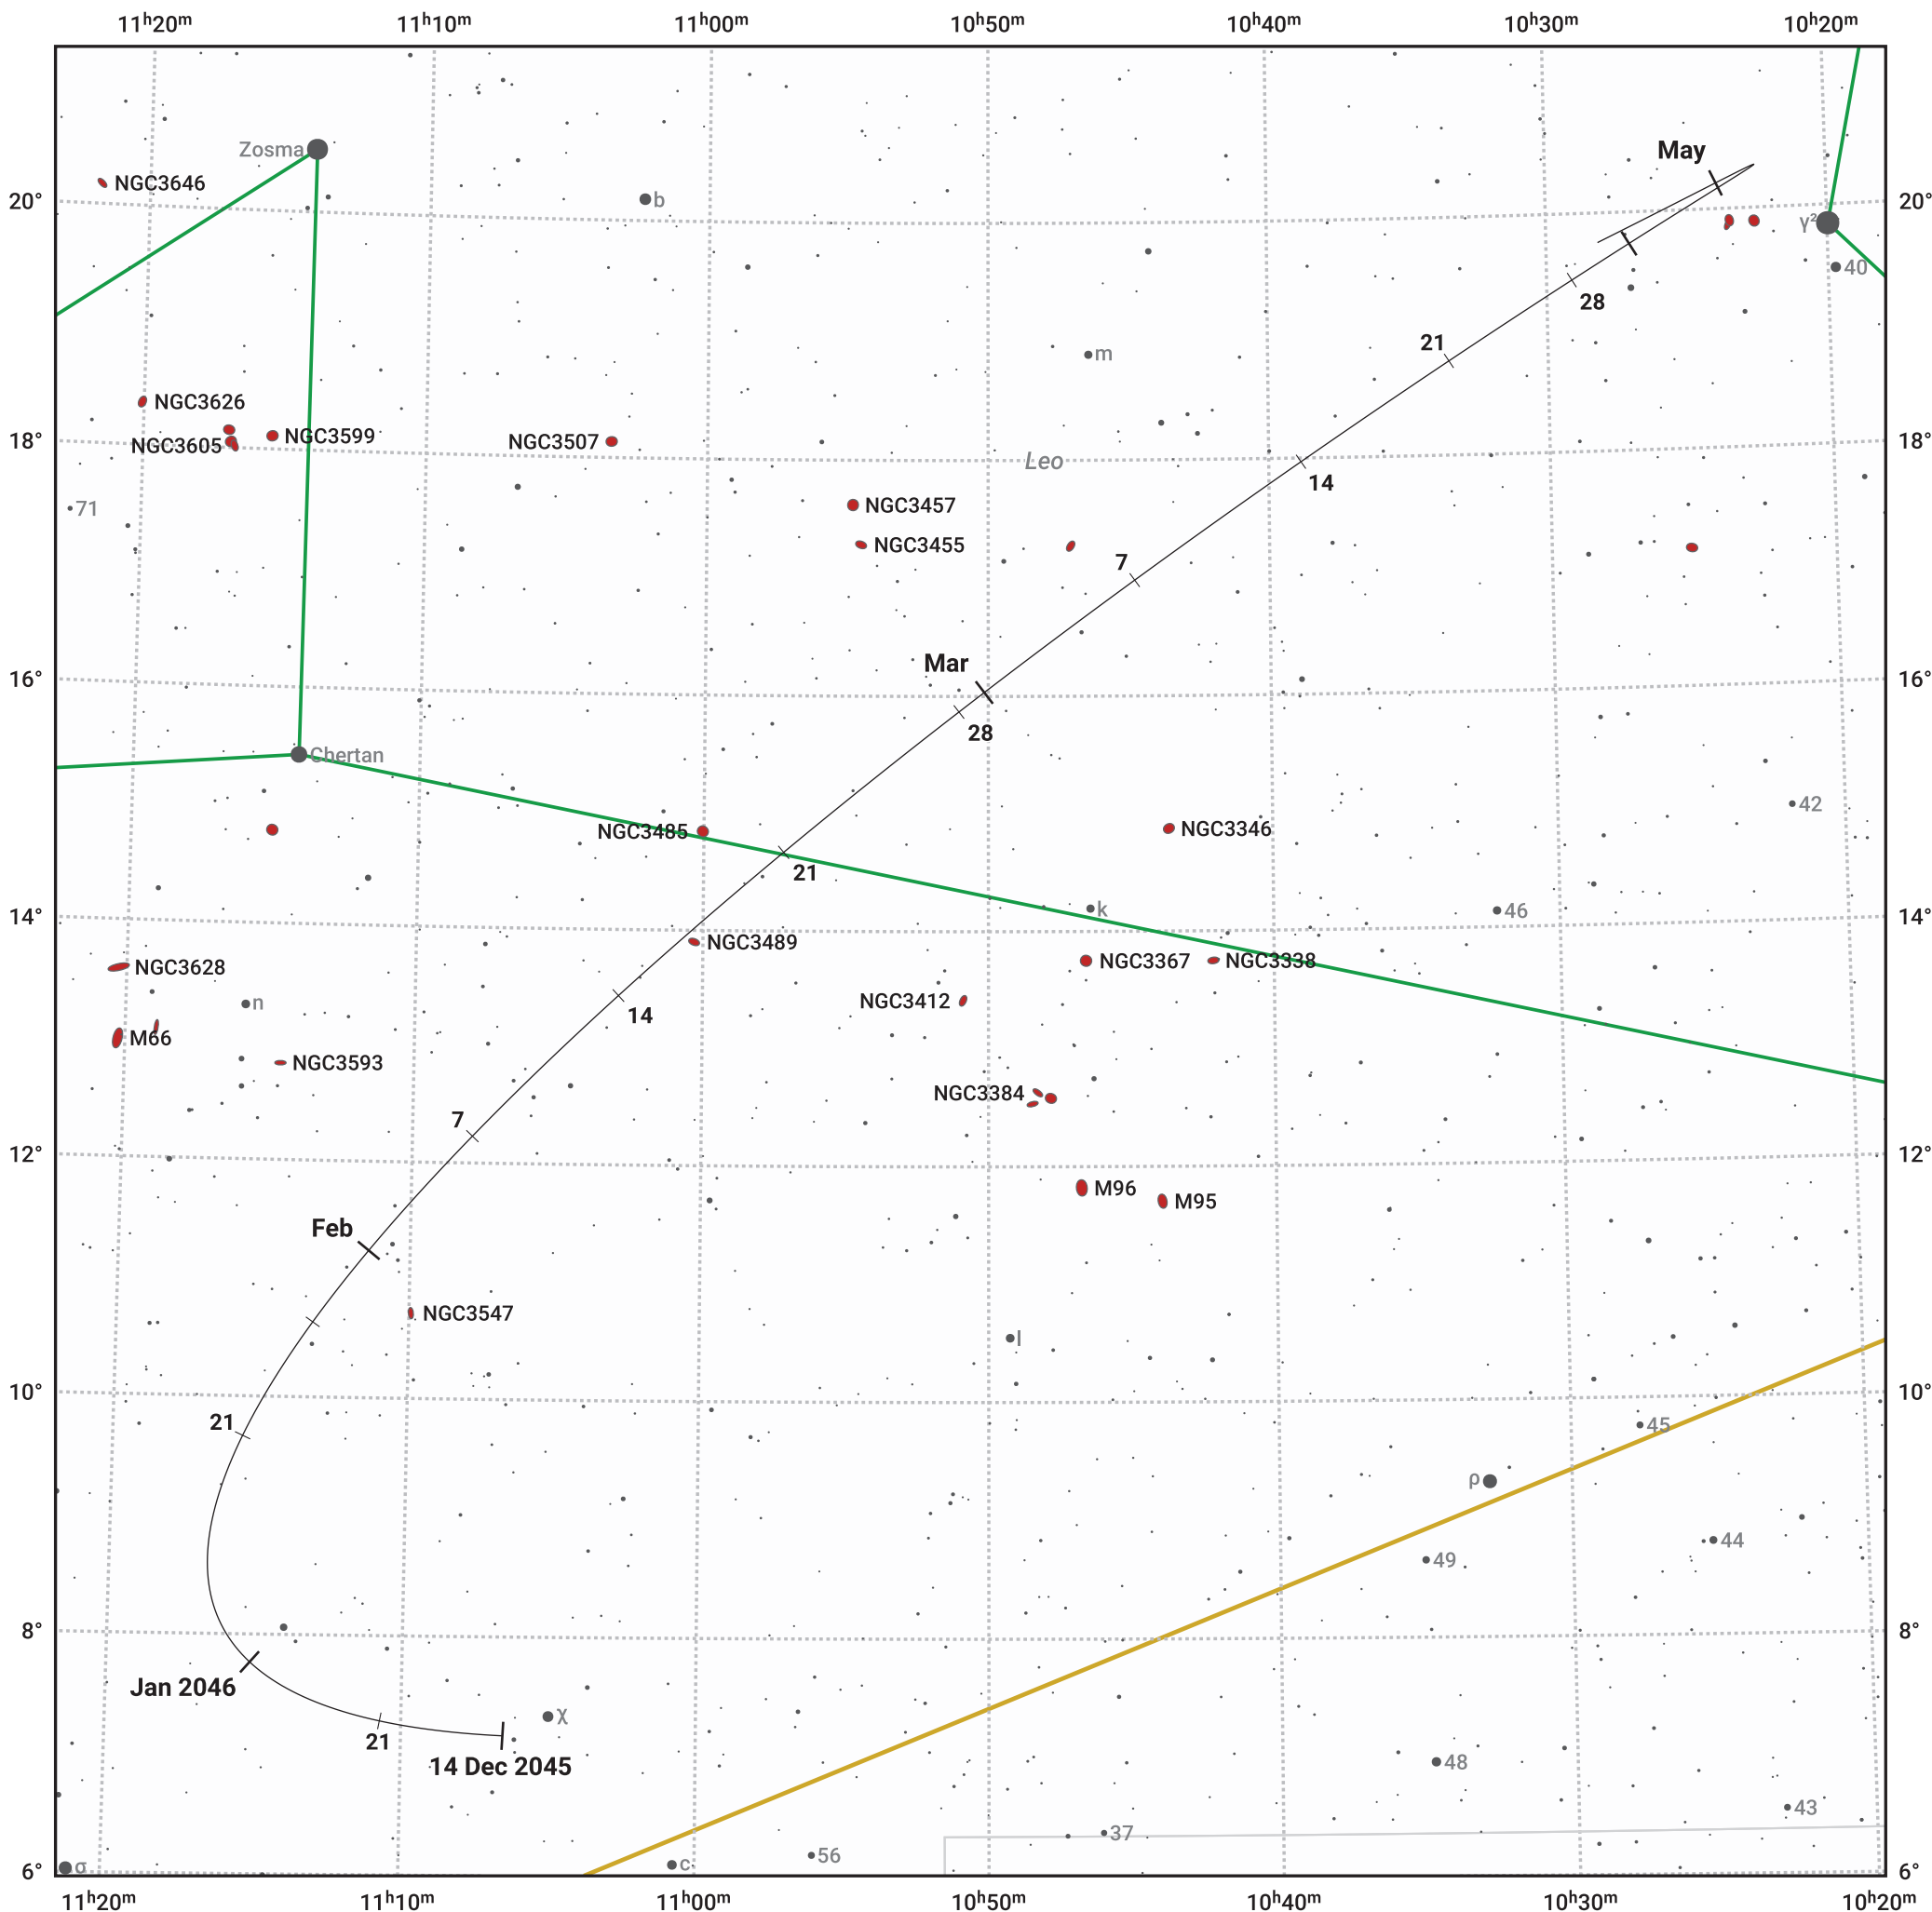

The path of Asteroid 6 Hebe around opposition on 27 Feb 2046

© Dominic Ford 2011–2024. Date markers placed at midnight UTC. Downloaded from <https://in-the-sky.org>

Magnitude scale: 10.0 9.0 8.0 7.0 6.0 5.0 4.0 3.0 2.0

— Ecliptic Plane

Galaxy Bright nebula Open cluster Globular cluster

Date	Mag
2046 Jan 1	10.4
2046 Feb 1	9.8
2046 Feb 12	9.6
2046 Mar 1	9.4
2046 Apr 1	10.1
2046 Apr 25	10.6
2046 May 1	10.7