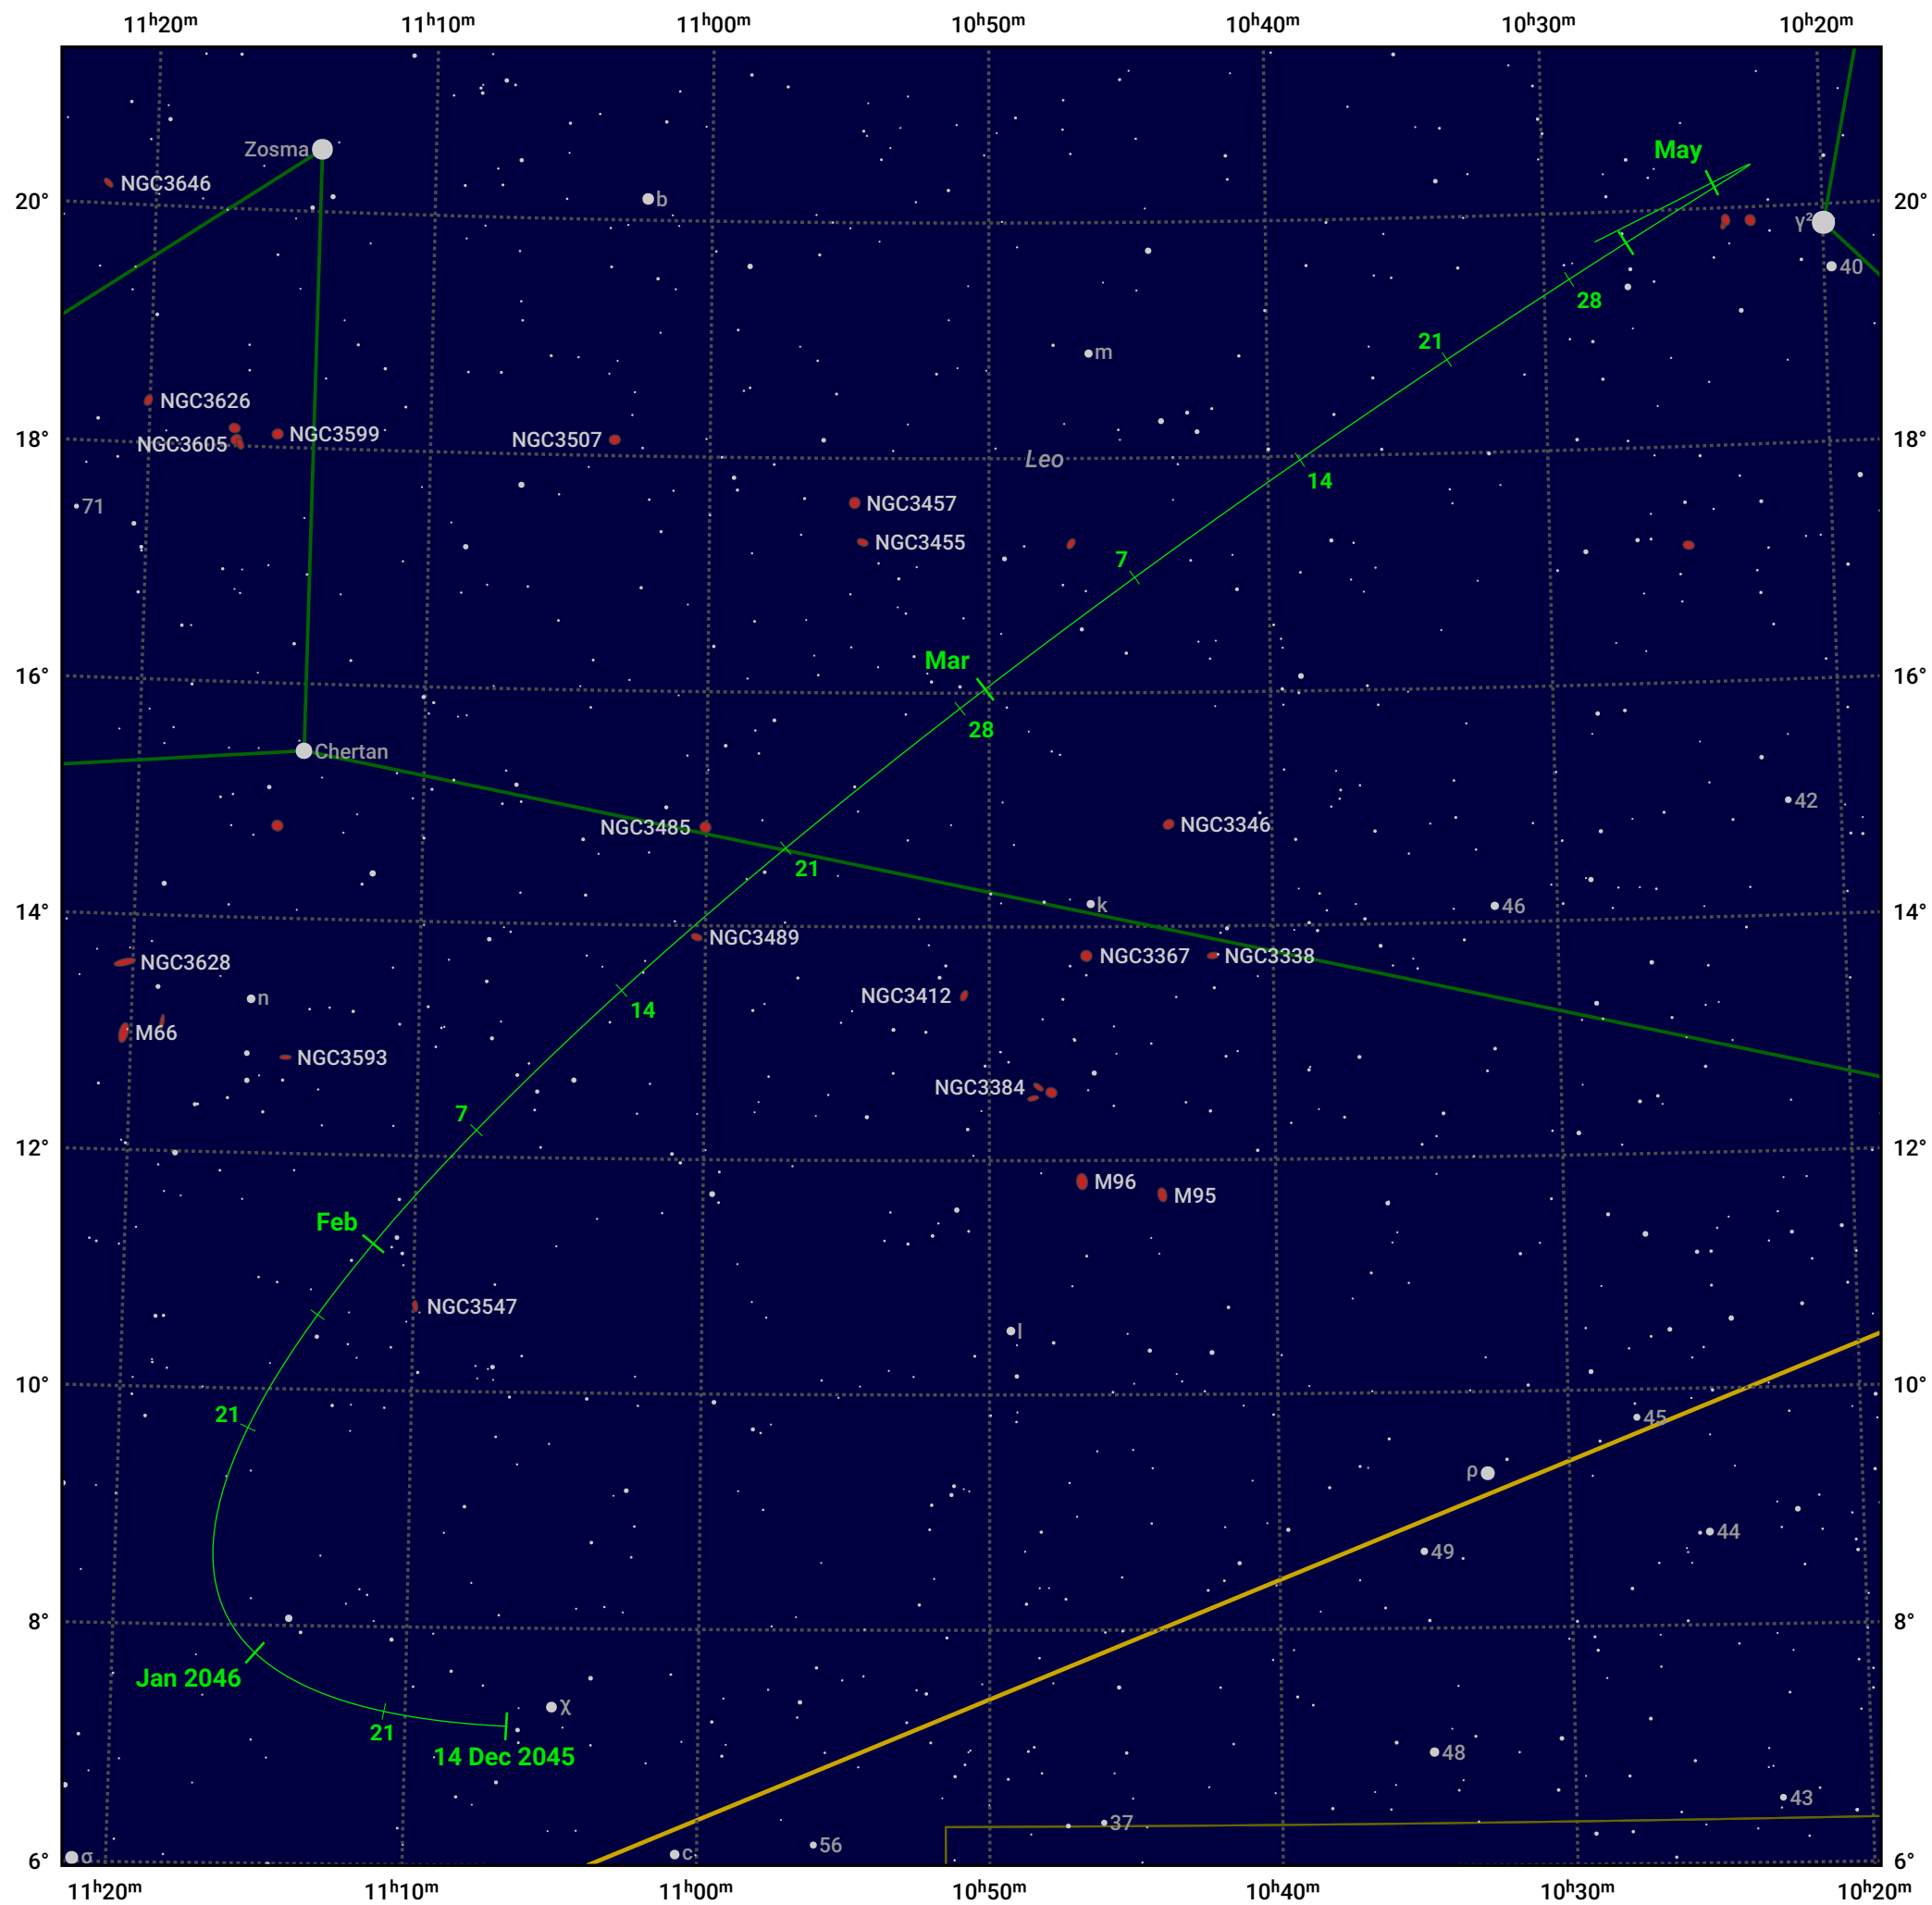

# The path of Asteroid 6 Hebe around opposition on 27 Feb 2046

© Dominic Ford 2011–2024. Date markers placed at midnight UTC. Downloaded from <https://in-the-sky.org>

Magnitude scale: 10.0 9.0 8.0 7.0 6.0 5.0 4.0 3.0 2.0

— Ecliptic Plane

Galaxy    Bright nebula    Open cluster    Globular cluster

Date	Mag
2046 Jan 1	10.4
2046 Feb 1	9.8
2046 Feb 12	9.6
2046 Mar 1	9.4
2046 Apr 1	10.1
2046 Apr 25	10.6
2046 May 1	10.7