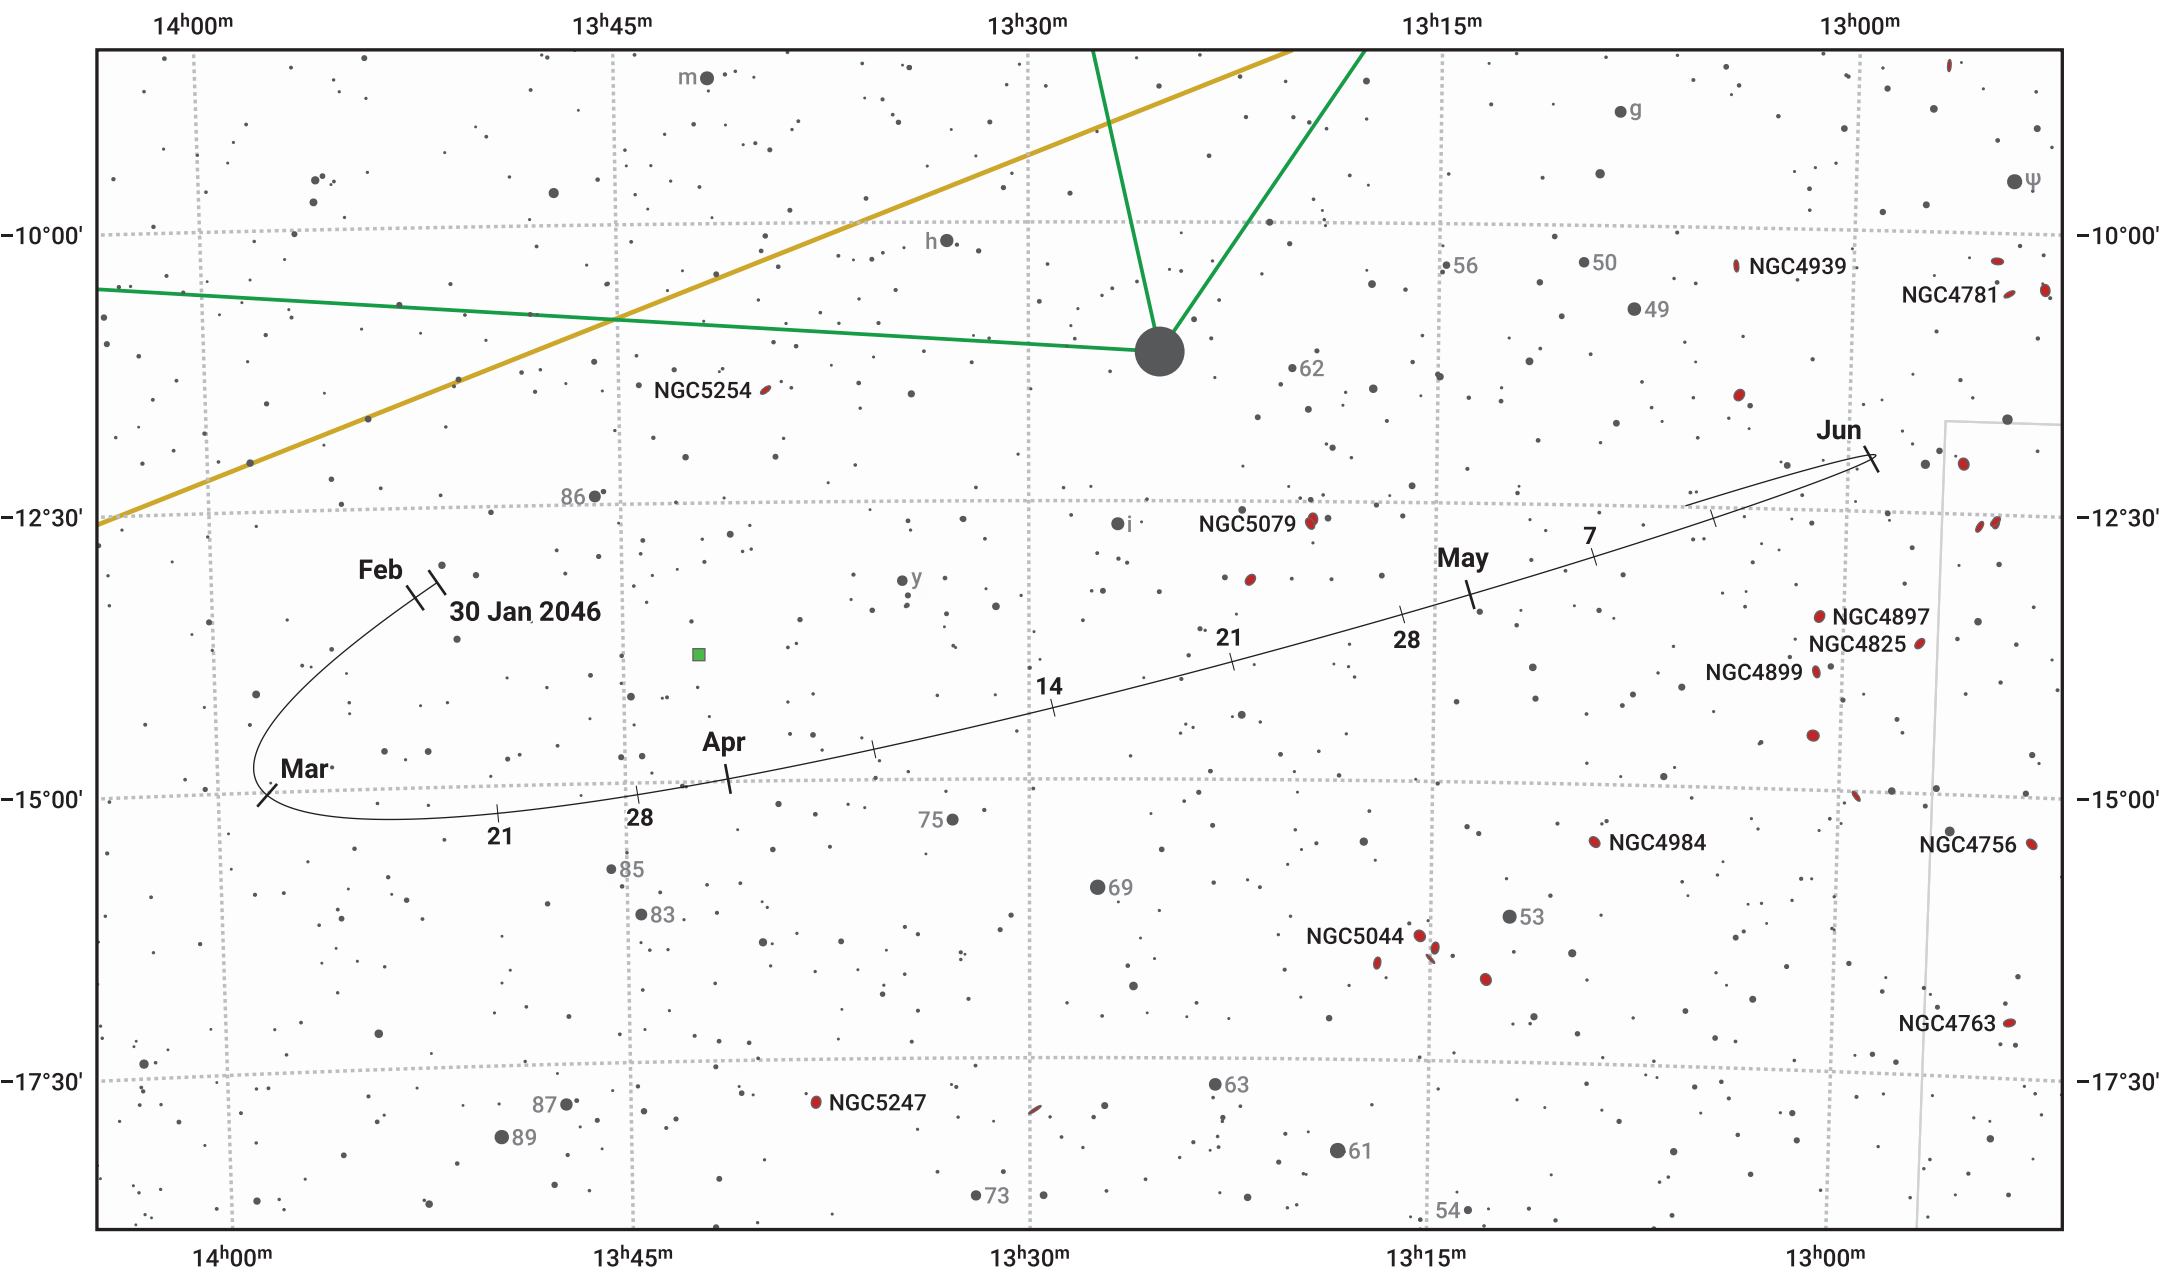

# The path of Asteroid 29 Amphitrite around opposition on 15 Apr 2046

© Dominic Ford 2011–2024. Date markers placed at midnight UTC. Downloaded from <https://in-the-sky.org>

Magnitude scale: 10.0 9.0 8.0 7.0 6.0 5.0 4.0 3.0 2.0 1.0

— Ecliptic Plane

- Galaxy
- Bright nebula
- Open cluster
- ⊕ Globular cluster

Date	Mag
2046 Feb 1	11.0
2046 Mar 1	10.5
2046 Mar 26	10.0
2046 Apr 1	9.8
2046 May 1	9.9
2046 Jun 1	10.6
2046 Jun 25	11.0