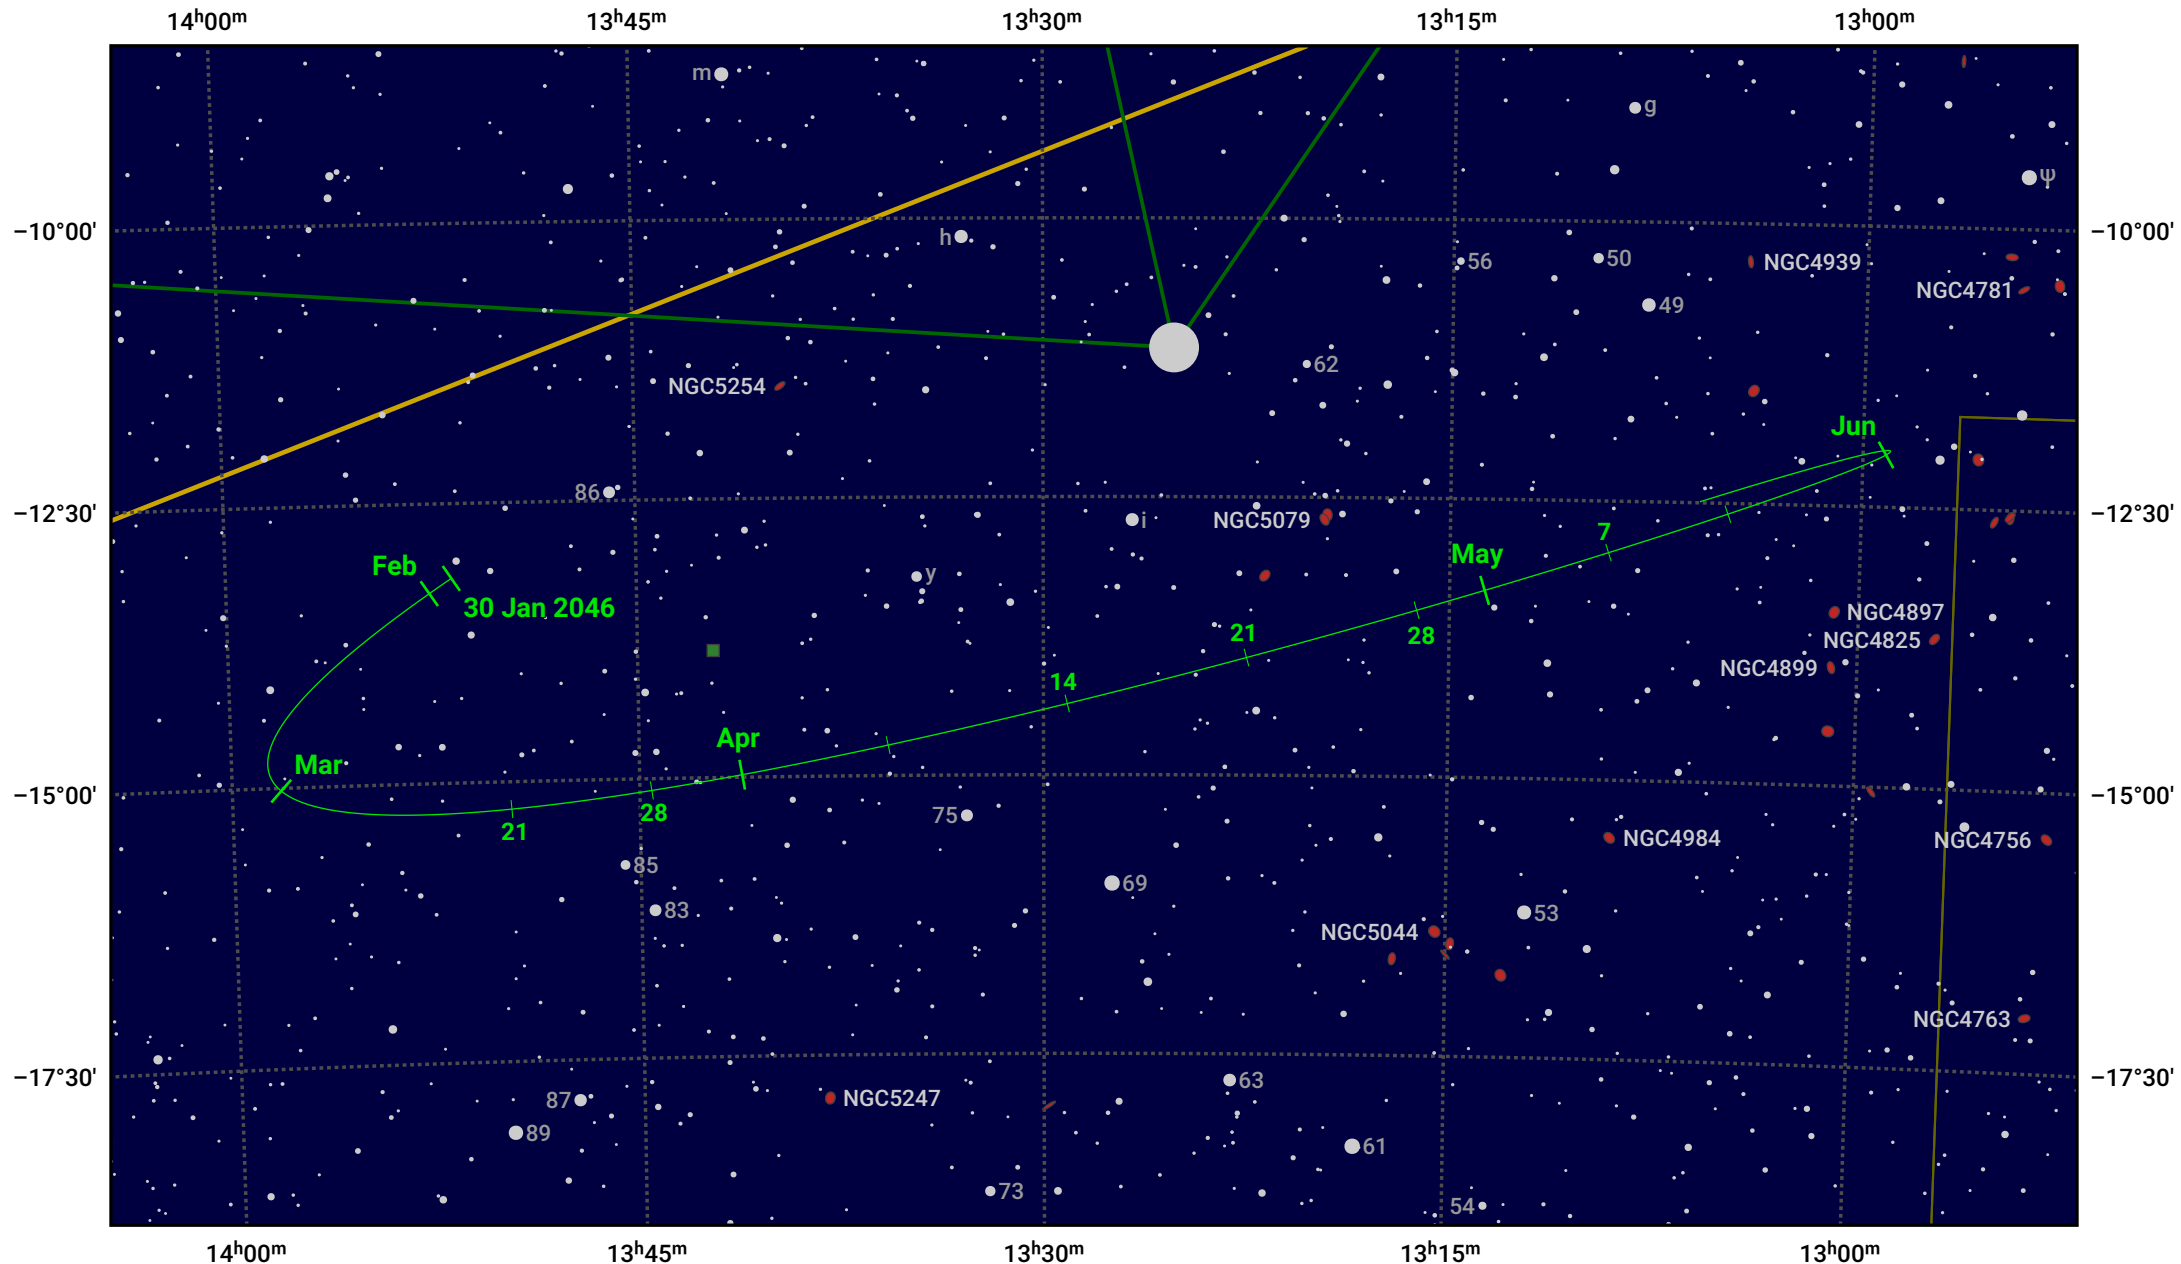

The path of Asteroid 29 Amphitrite around opposition on 15 Apr 2046

© Dominic Ford 2011–2024. Date markers placed at midnight UTC. Downloaded from <https://in-the-sky.org>

Magnitude scale: 10.0 9.0 8.0 7.0 6.0 5.0 4.0 3.0 2.0 1.0

— Ecliptic Plane

Galaxy Bright nebula Open cluster Globular cluster

Date	Mag
2046 Feb 1	11.0
2046 Mar 1	10.5
2046 Mar 26	10.0
2046 Apr 1	9.8
2046 May 1	9.9
2046 Jun 1	10.6
2046 Jun 25	11.0