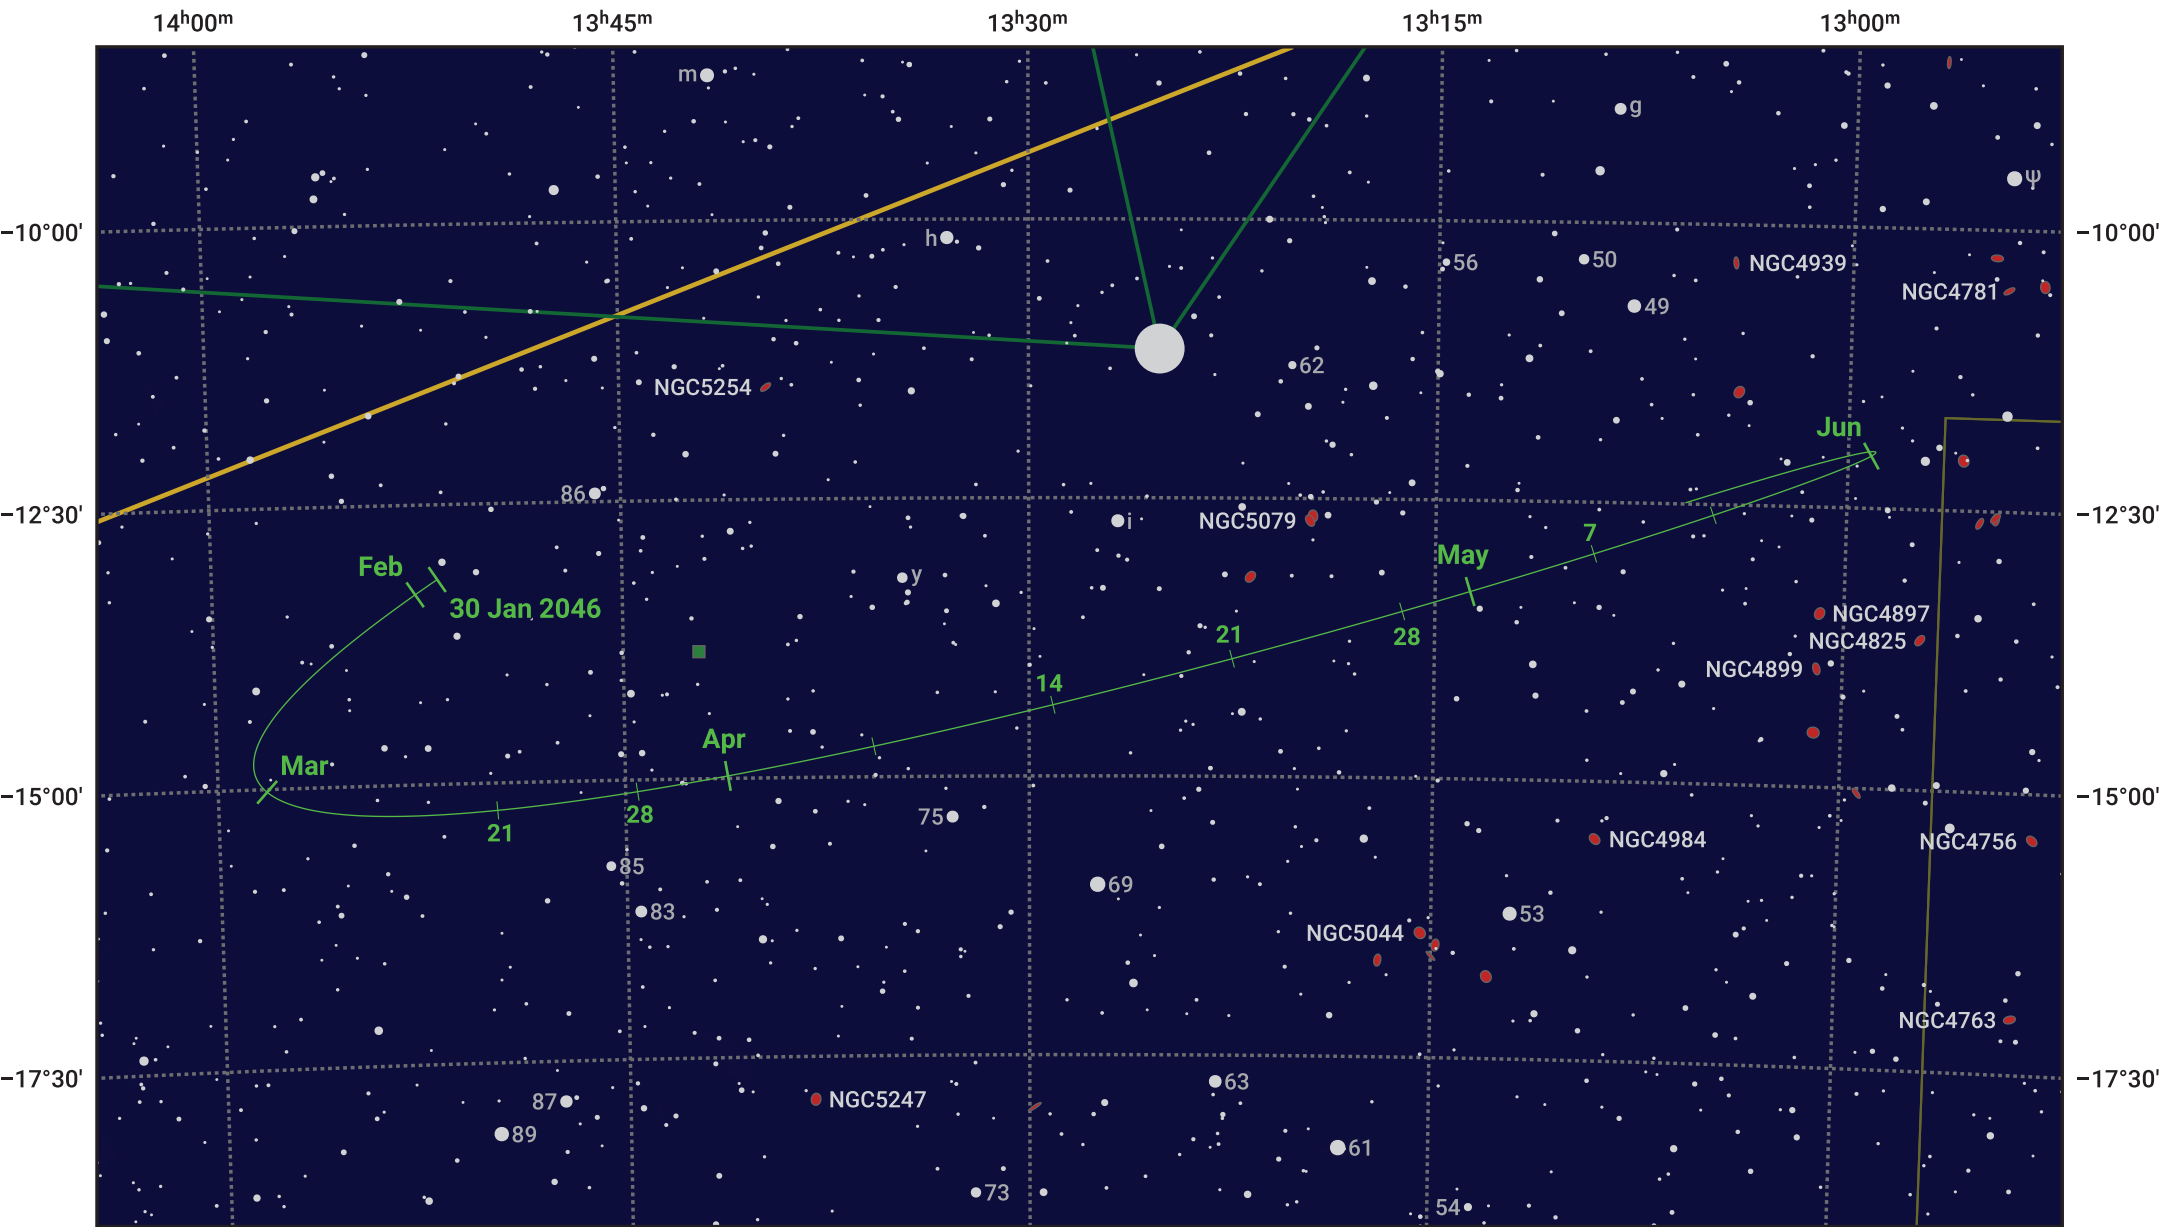

The path of Asteroid 29 Amphitrite around opposition on 15 Apr 2046

© Dominic Ford 2011–2024. Date markers placed at midnight UTC. Downloaded from <https://in-the-sky.org>

Magnitude scale: 10.0 9.0 8.0 7.0 6.0 5.0 4.0 3.0 2.0 1.0

— Ecliptic Plane

- Galaxy
- Bright nebula
- Open cluster
- ⊕ Globular cluster

Date	Mag
2046 Feb 1	11.0
2046 Mar 1	10.5
2046 Mar 26	10.0
2046 Apr 1	9.8
2046 May 1	9.9
2046 Jun 1	10.6
2046 Jun 25	11.0