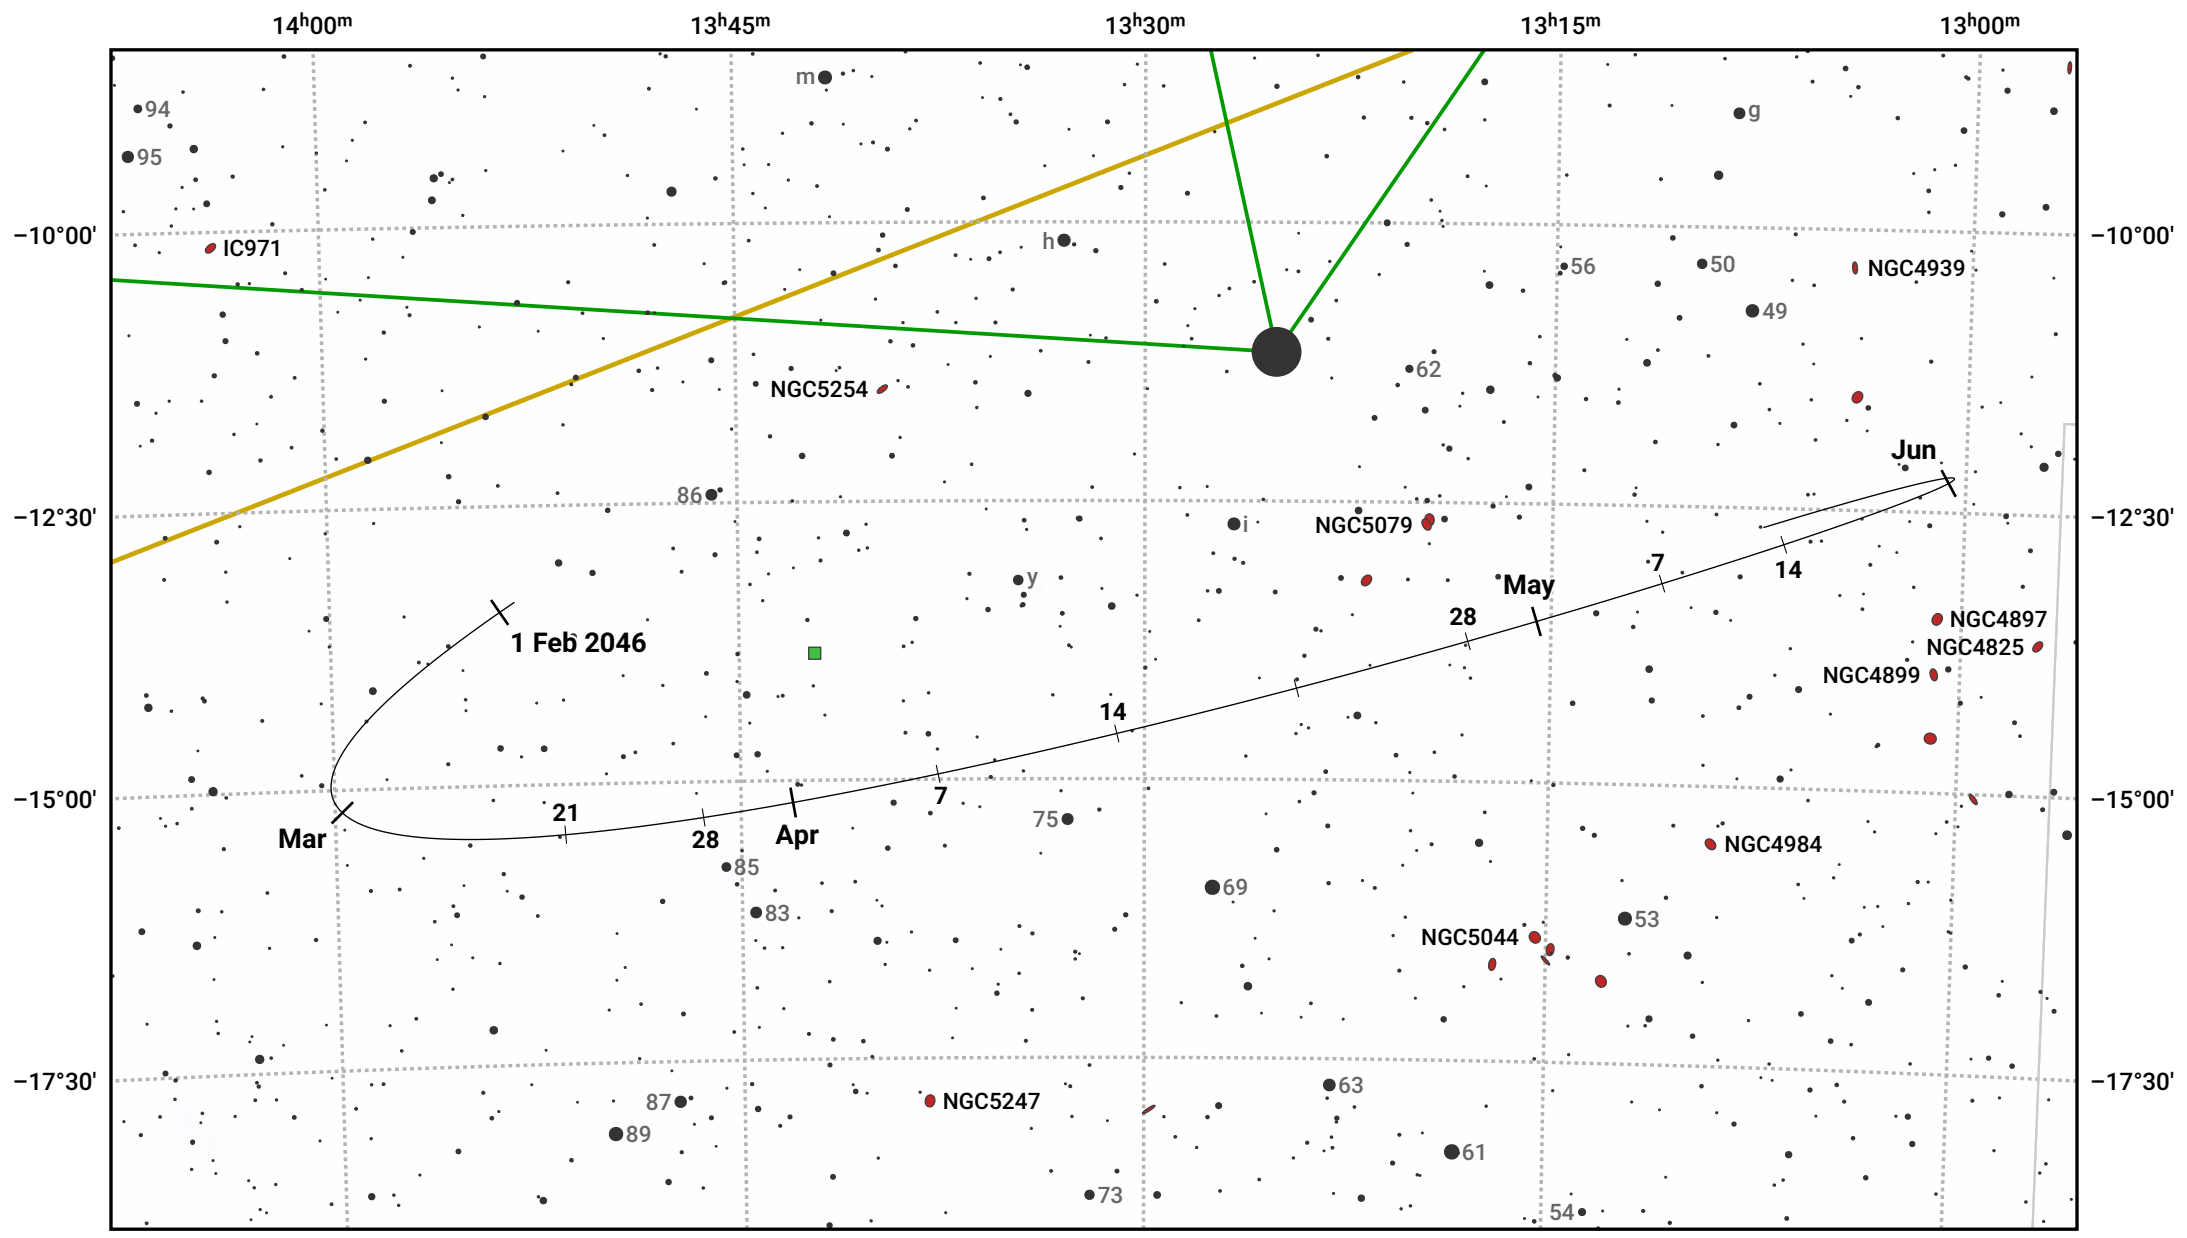

The path of Asteroid 29 Amphitrite around opposition on 16 Apr 2046

© Dominic Ford 2011–2024. Date markers placed at midnight UTC. Downloaded from <https://in-the-sky.org>

Magnitude scale: 10.0 9.0 8.0 7.0 6.0 5.0 4.0 3.0 2.0 1.0

— Ecliptic Plane

Galaxy Bright nebula Open cluster Globular cluster

Date	Mag
2046 Feb 1	11.0
2046 Mar 1	10.5
2046 Mar 27	10.0
2046 Apr 1	9.9
2046 May 1	9.9
2046 Jun 1	10.6
2046 Jun 25	11.0