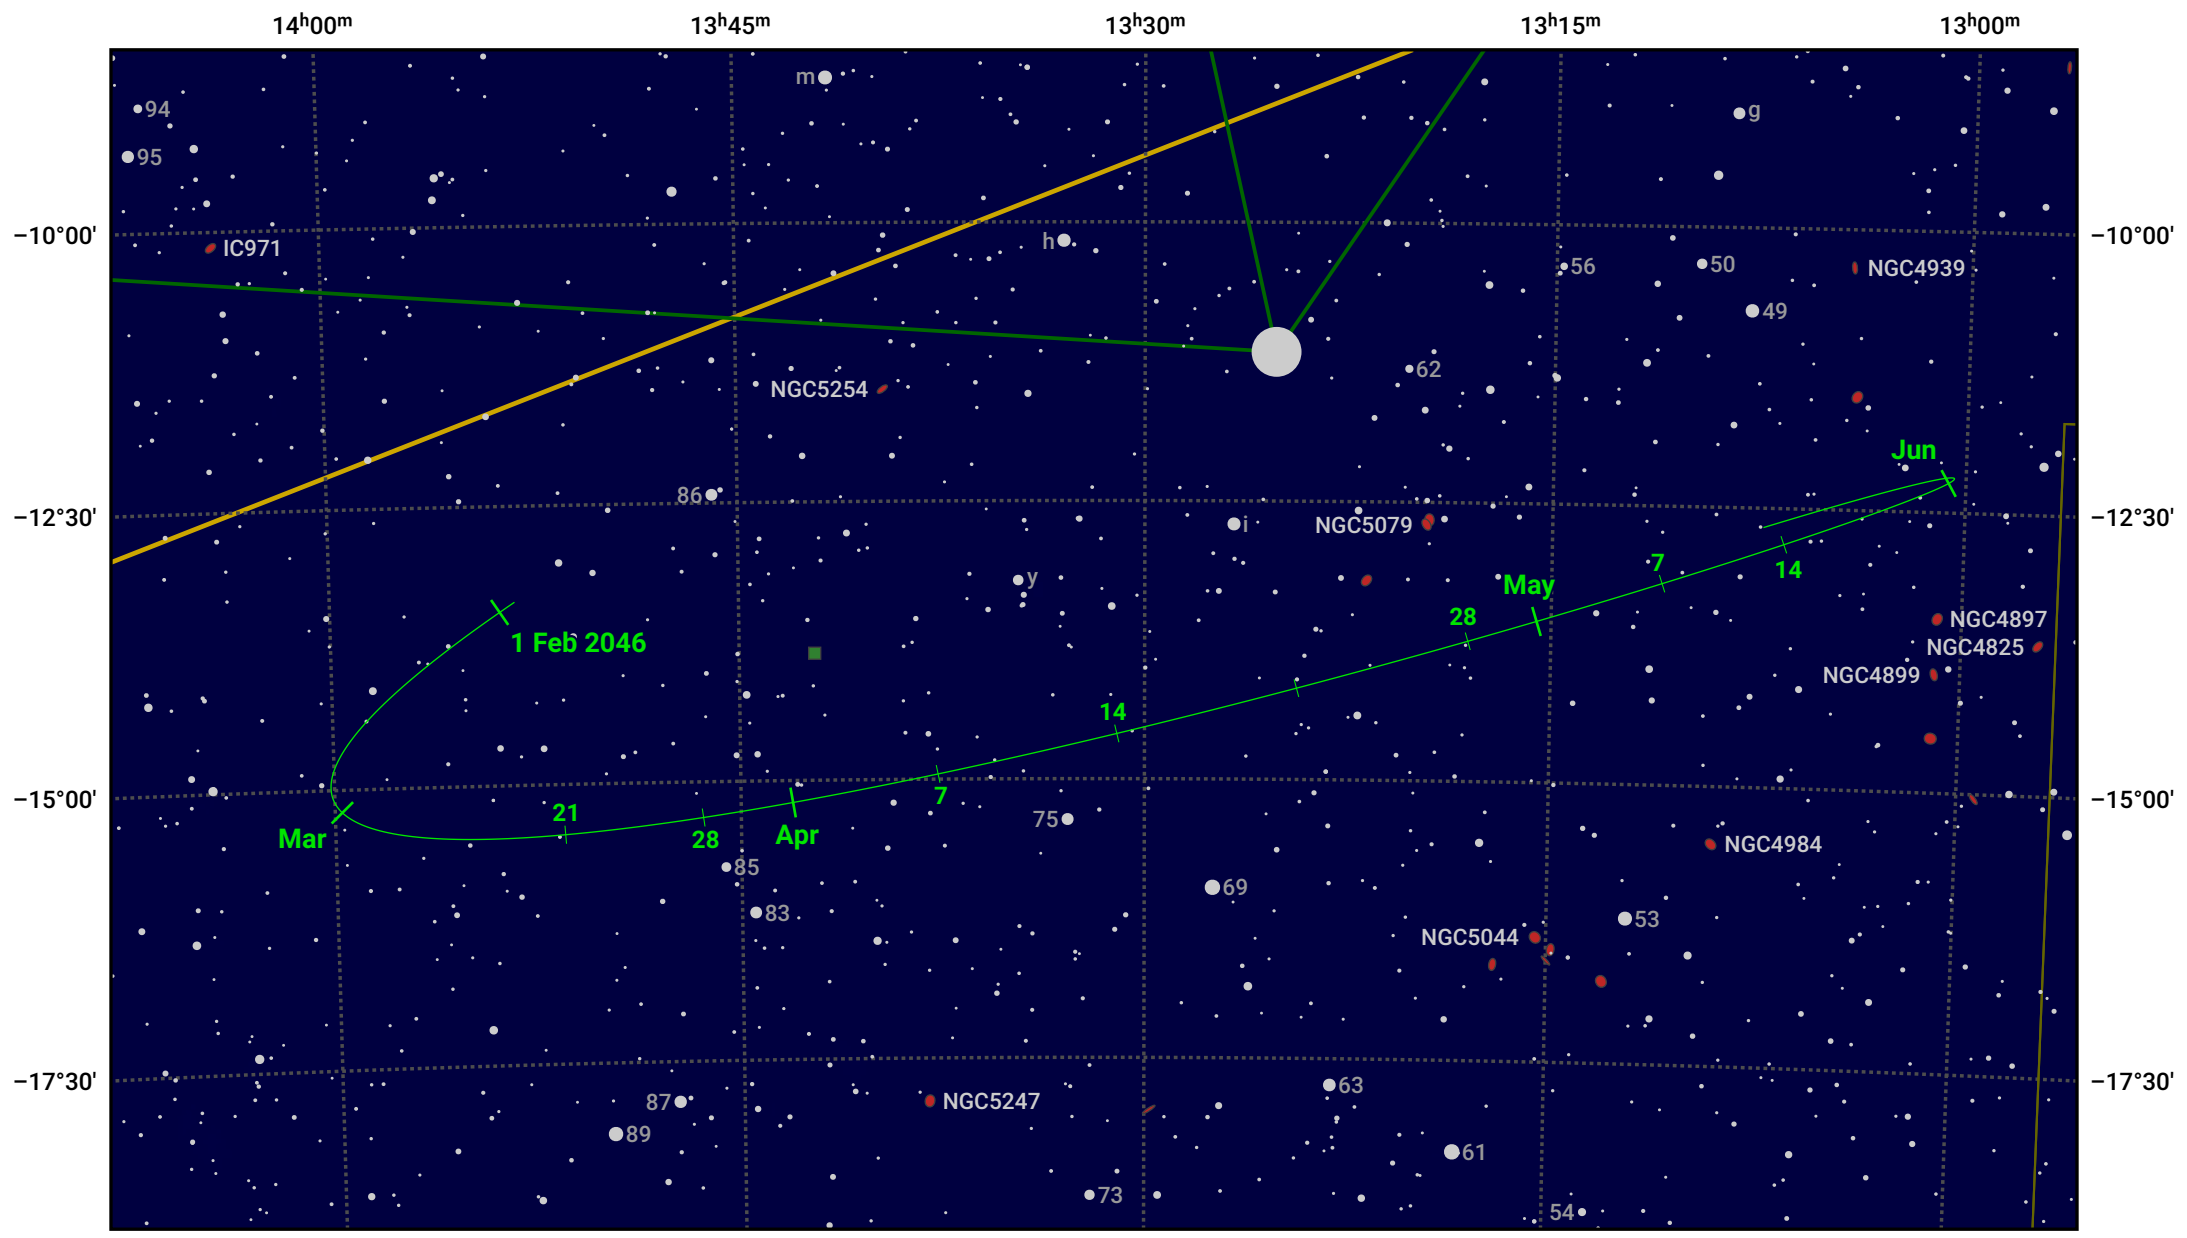

# The path of Asteroid 29 Amphitrite around opposition on 16 Apr 2046

© Dominic Ford 2011–2024. Date markers placed at midnight UTC. Downloaded from <https://in-the-sky.org>

Magnitude scale: 10.0 9.0 8.0 7.0 6.0 5.0 4.0 3.0 2.0 1.0

— Ecliptic Plane

- Galaxy
- Bright nebula
- Open cluster
- ⊕ Globular cluster

Date	Mag
2046 Feb 1	11.0
2046 Mar 1	10.5
2046 Mar 27	10.0
2046 Apr 1	9.9
2046 May 1	9.9
2046 Jun 1	10.6
2046 Jun 25	11.0