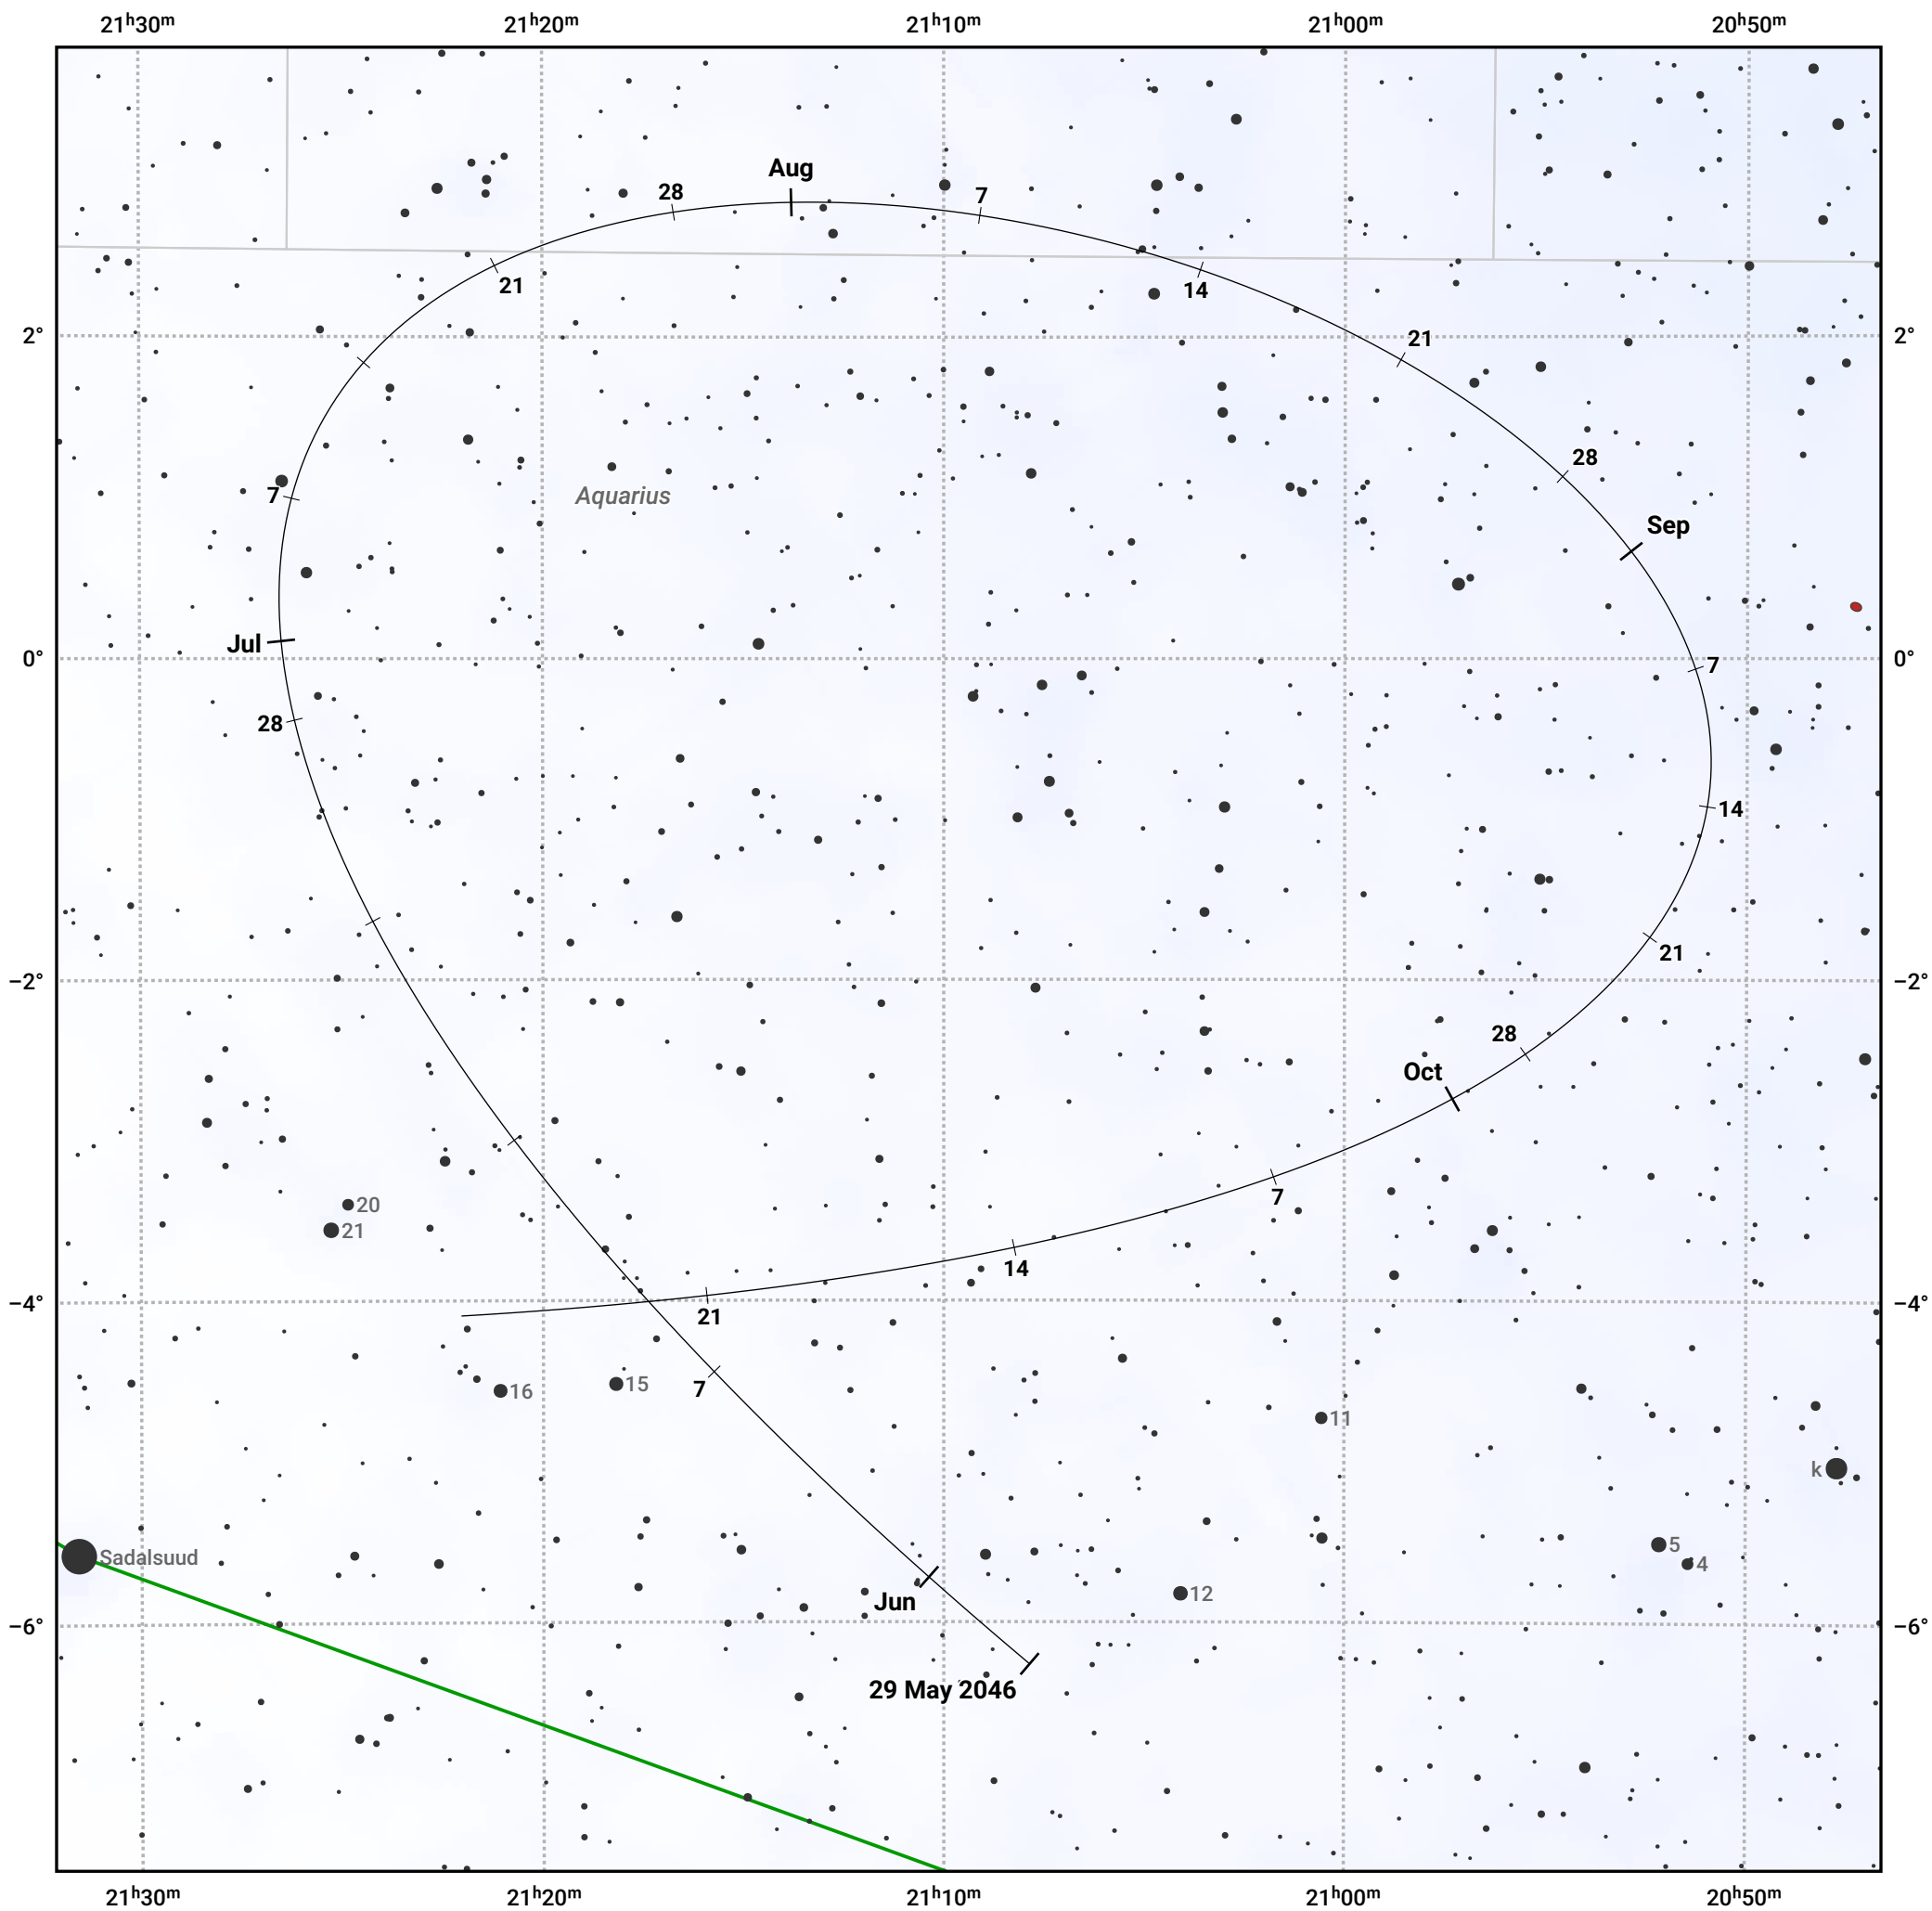

The path of Asteroid 12 Victoria around opposition on 12 Aug 2046

© Dominic Ford 2011–2024. Date markers placed at midnight UTC. Downloaded from <https://in-the-sky.org>

Magnitude scale: 10.0 9.0 8.0 7.0 6.0 5.0 4.0 3.0 2.0

Ecliptic Plane

Galaxy Bright nebula Open cluster Globular cluster

Date	Mag	Phase
2046 Jun 1	10.3	93%
2046 Jul 1	9.7	96%
2046 Jul 12	9.4	97%
2046 Aug 1	9.0	99%
2046 Sep 1	9.2	98%
2046 Oct 1	10.0	95%
2046 Oct 15	10.4	94%