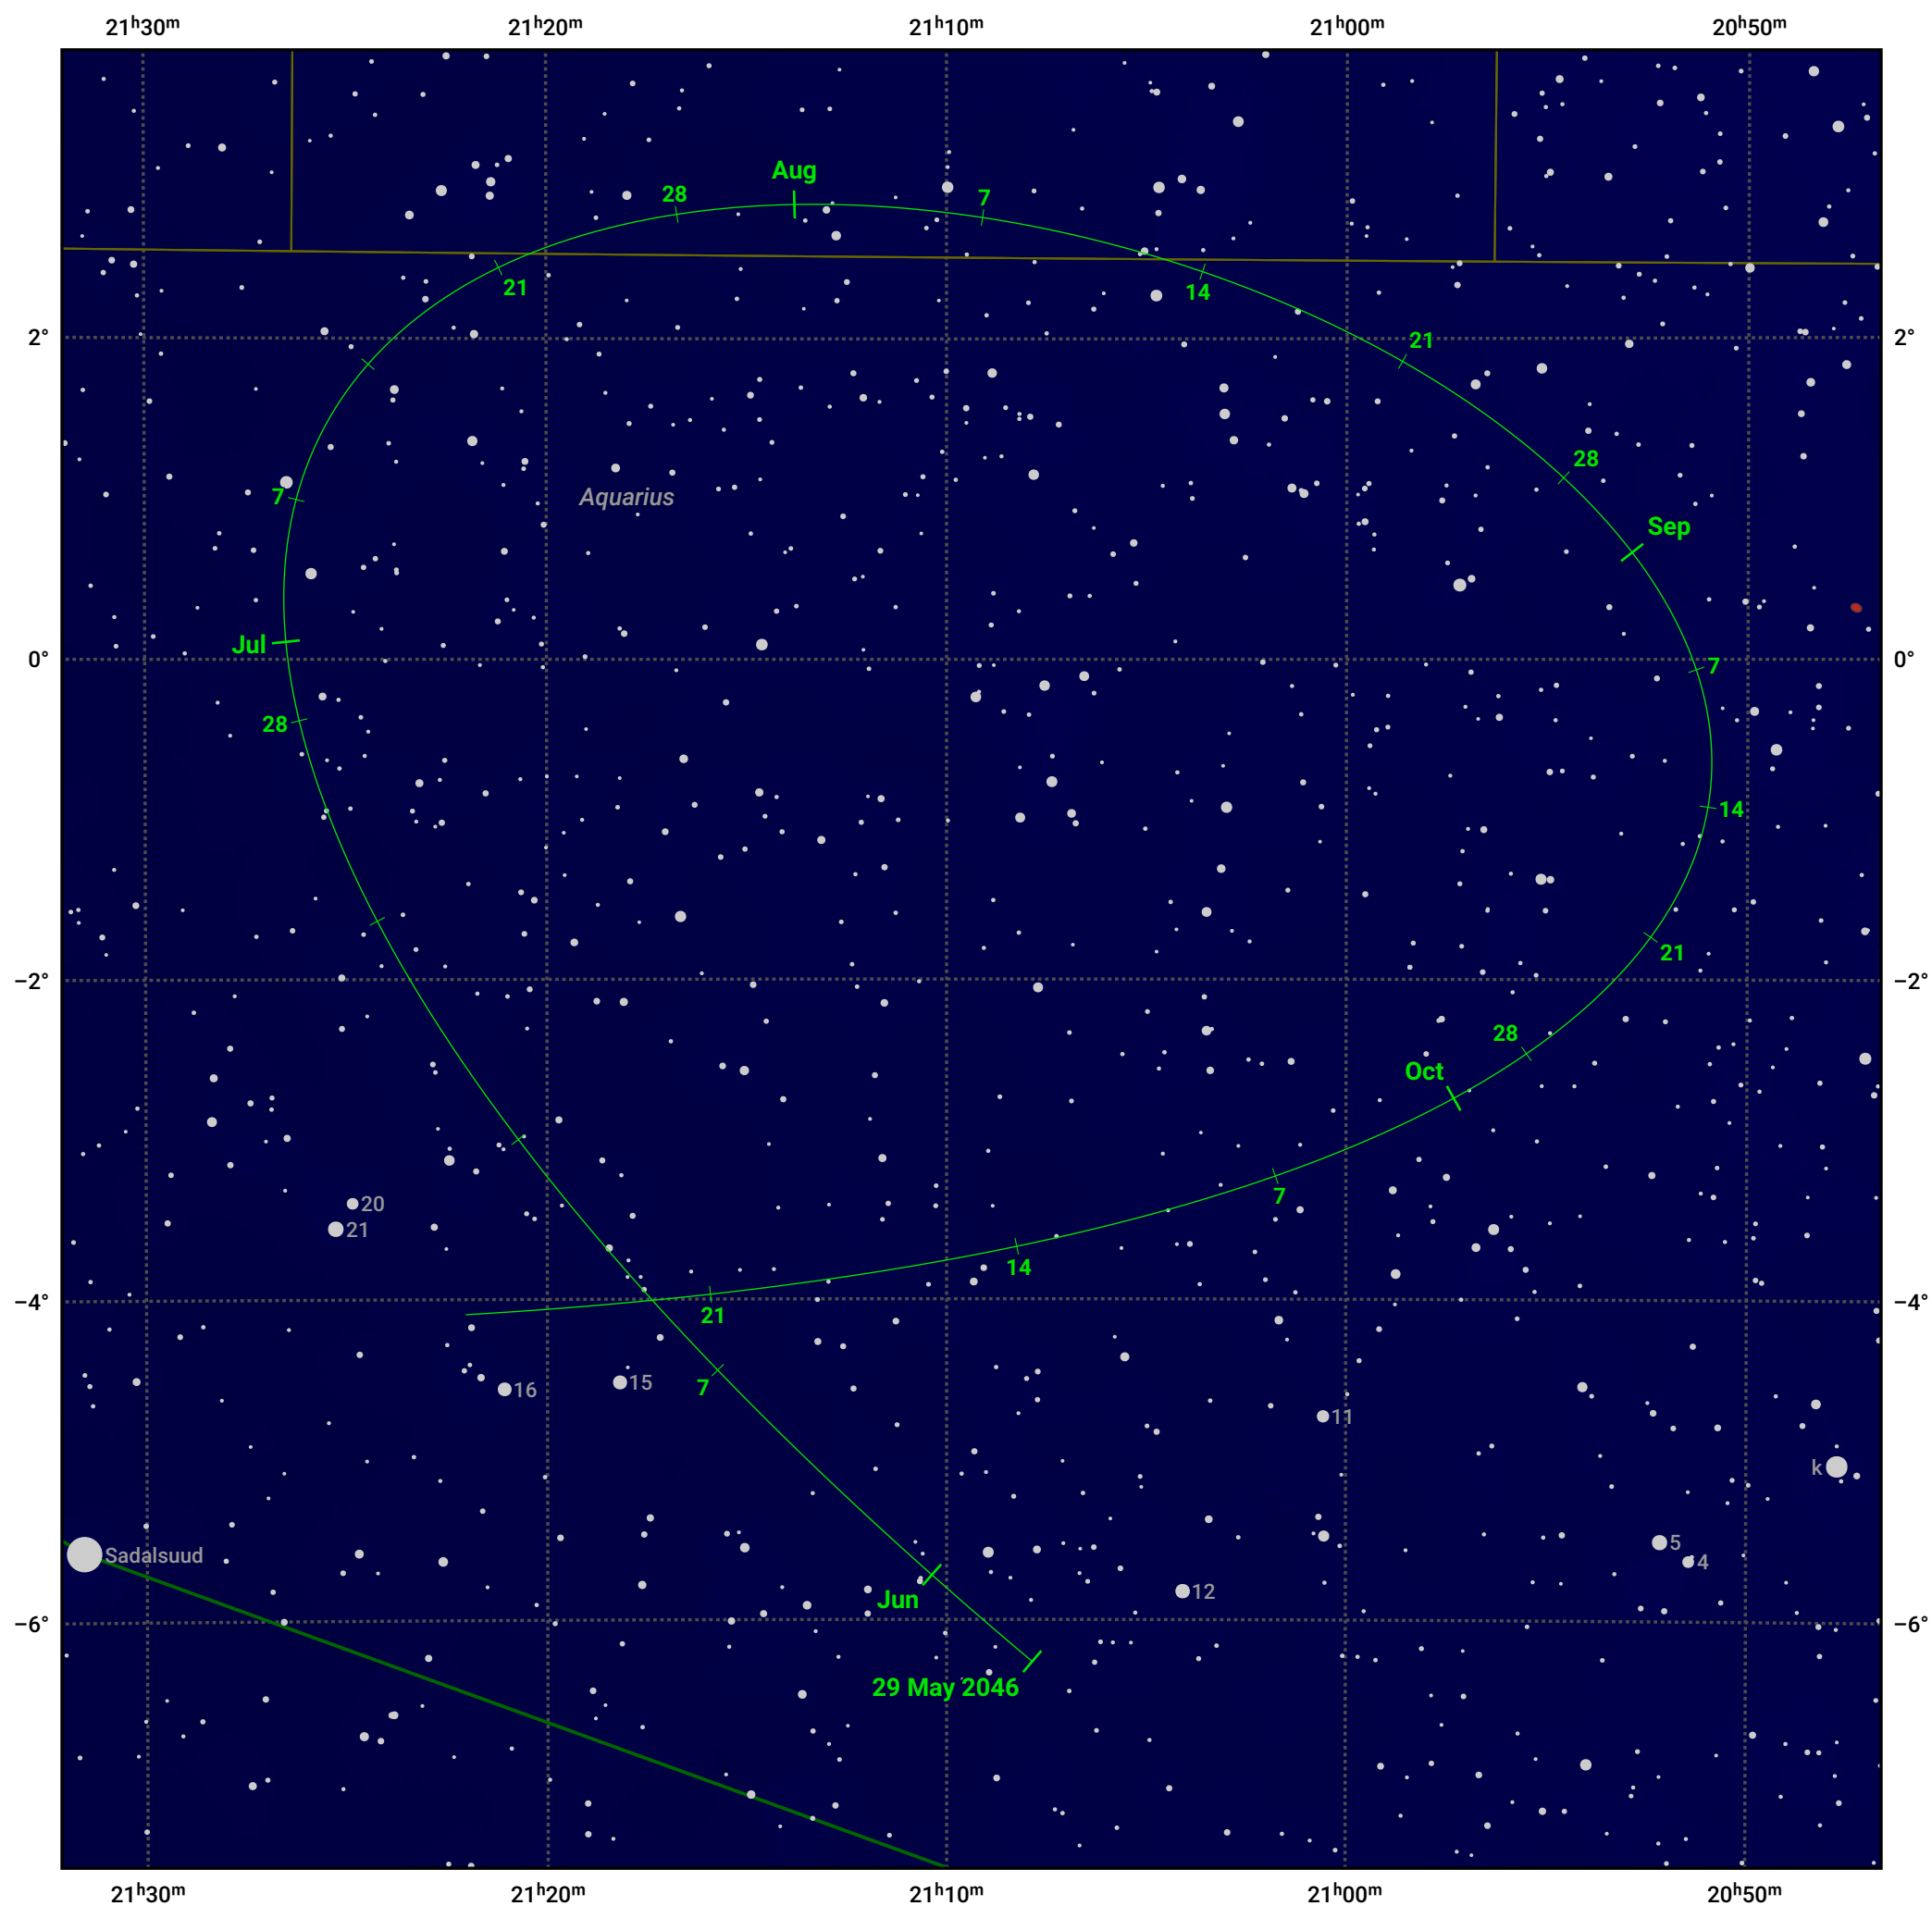

The path of Asteroid 12 Victoria around opposition on 12 Aug 2046

© Dominic Ford 2011–2024. Date markers placed at midnight UTC. Downloaded from <https://in-the-sky.org>

Magnitude scale: 10.0 9.0 8.0 7.0 6.0 5.0 4.0 3.0 2.0

Ecliptic Plane

Galaxy Bright nebula Open cluster Globular cluster

Date	Mag	Phase
2046 Jun 1	10.3	93%
2046 Jul 1	9.7	96%
2046 Jul 12	9.4	97%
2046 Aug 1	9.0	99%
2046 Sep 1	9.2	98%
2046 Oct 1	10.0	95%
2046 Oct 15	10.4	94%