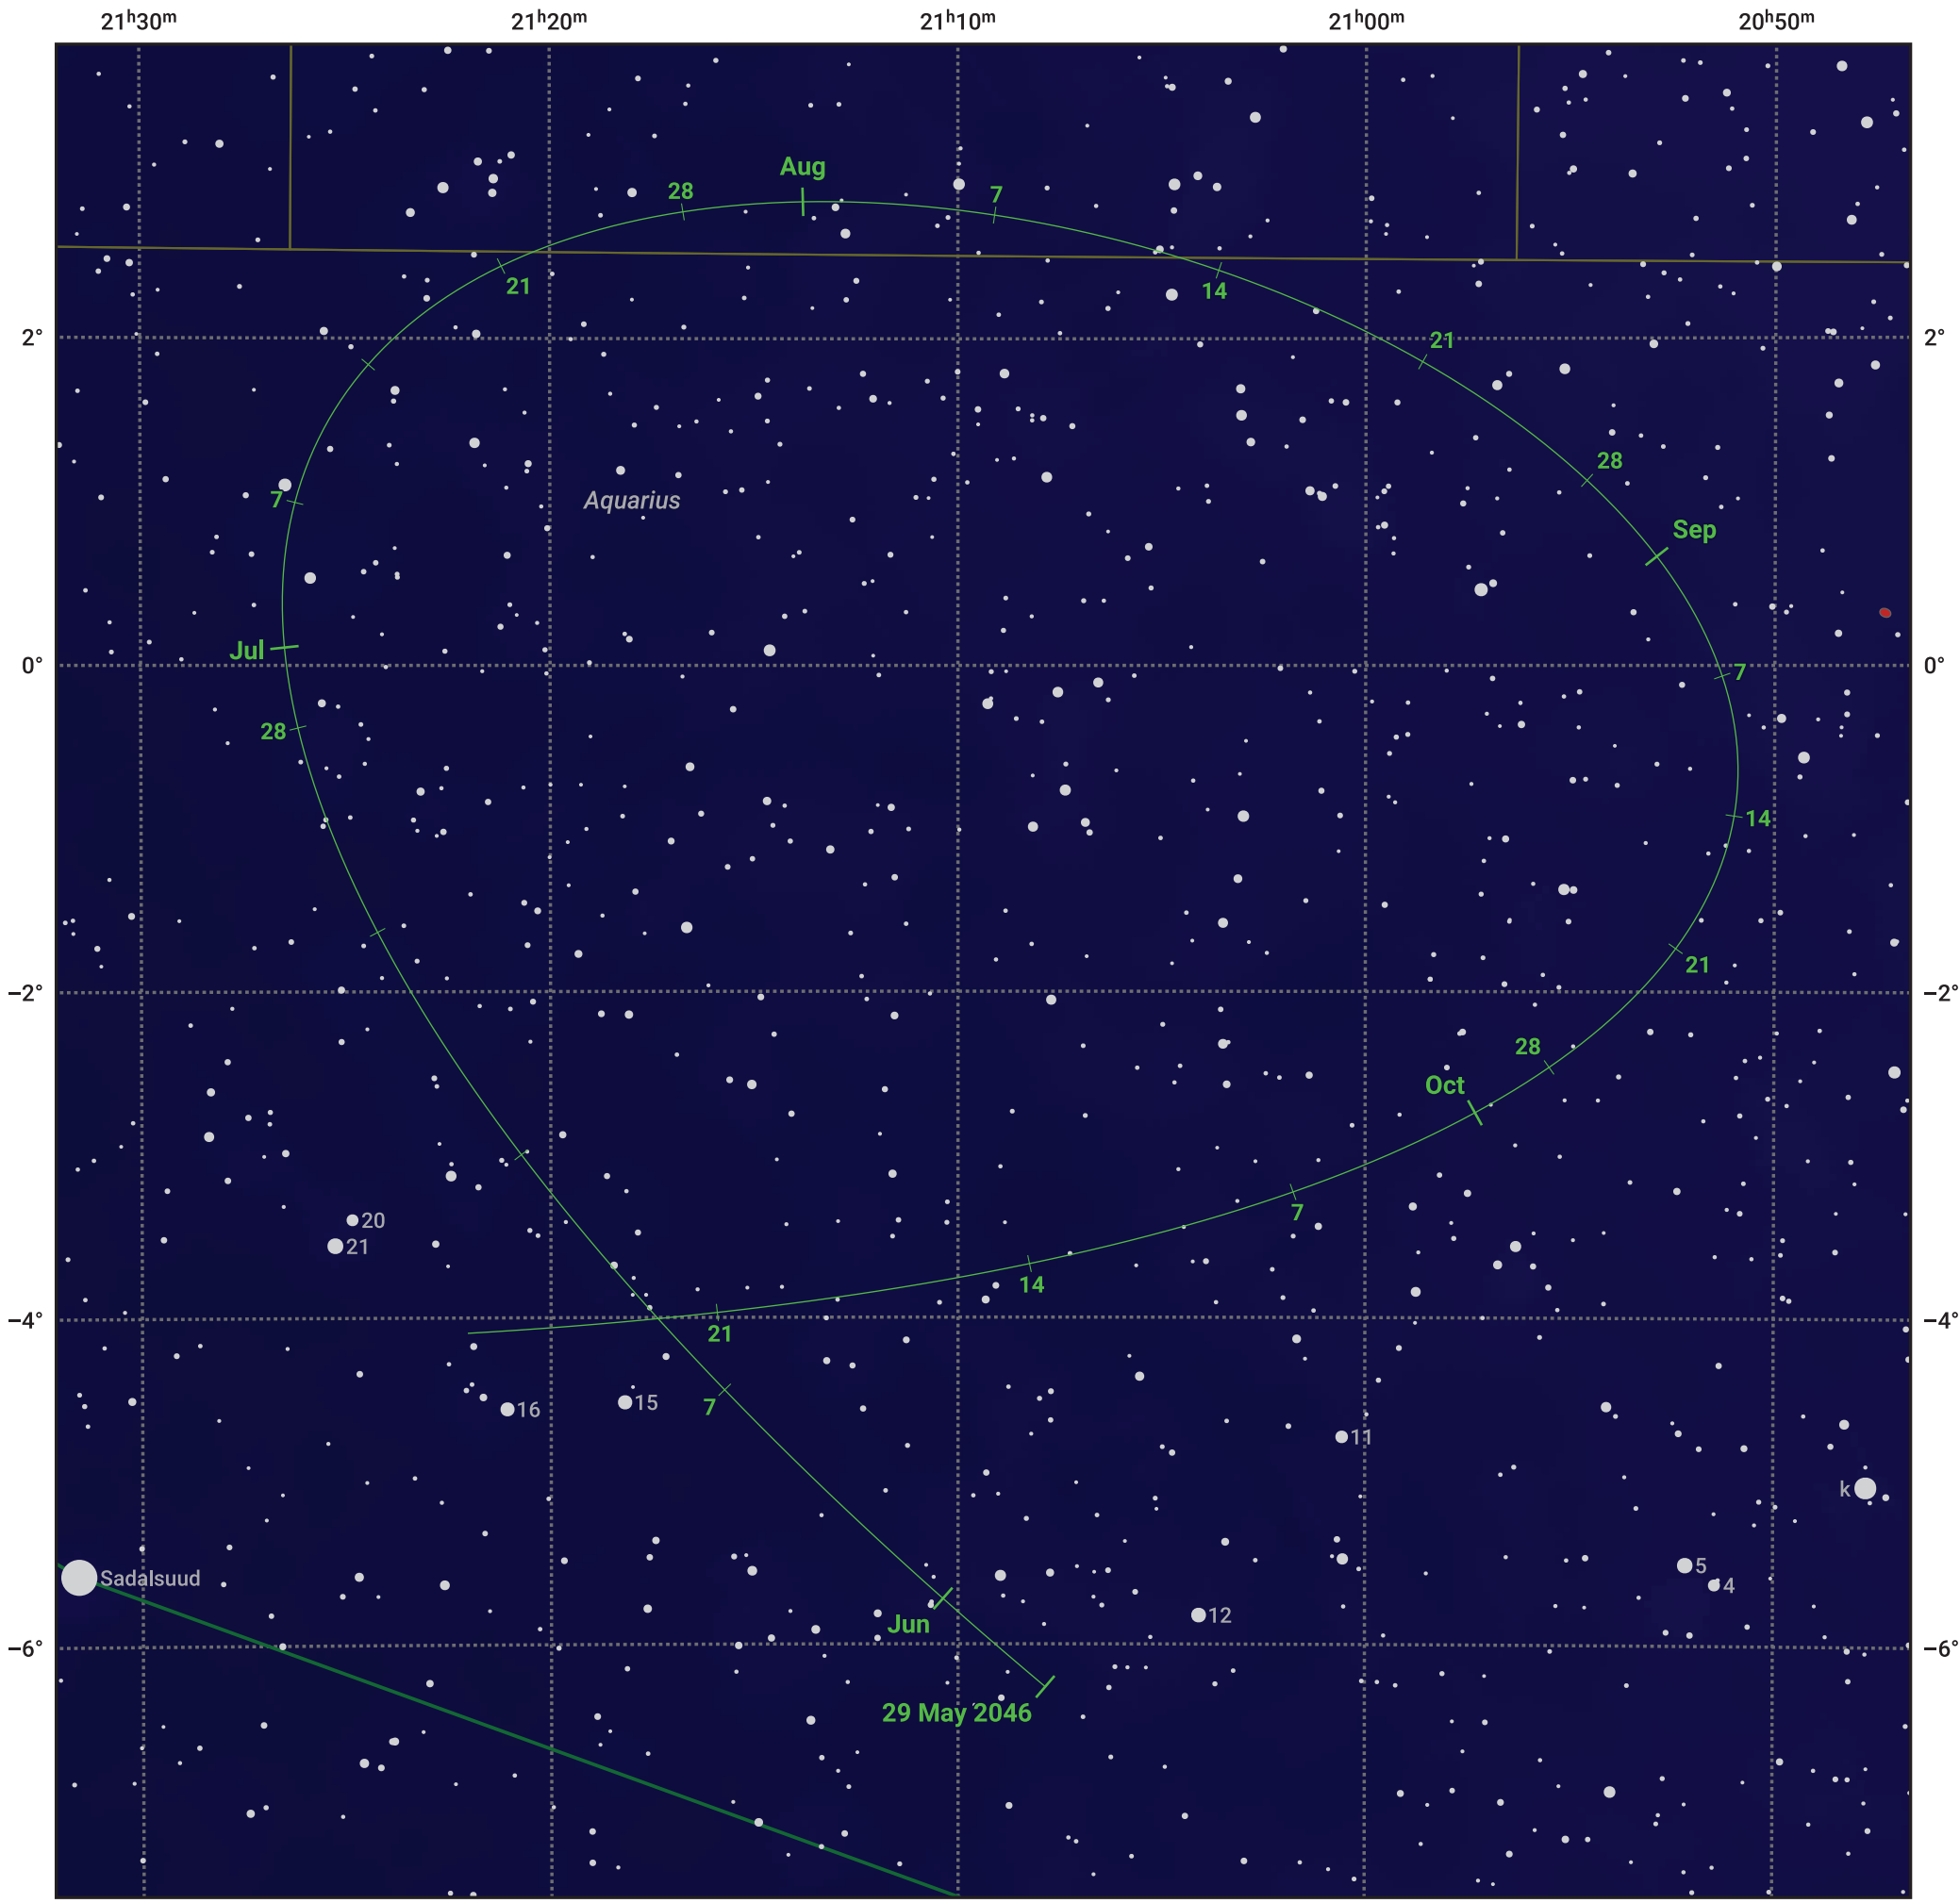

# The path of Asteroid 12 Victoria around opposition on 12 Aug 2046

© Dominic Ford 2011–2024. Date markers placed at midnight UTC. Downloaded from <https://in-the-sky.org>

Magnitude scale: 10.0 9.0 8.0 7.0 6.0 5.0 4.0 3.0 2.0

— Ecliptic Plane

Galaxy Bright nebula Open cluster Globular cluster

Date	Mag	Phase
2046 Jun 1	10.3	93%
2046 Jul 1	9.7	96%
2046 Jul 12	9.4	97%
2046 Aug 1	9.0	99%
2046 Sep 1	9.2	98%
2046 Oct 1	10.0	95%
2046 Oct 15	10.4	94%