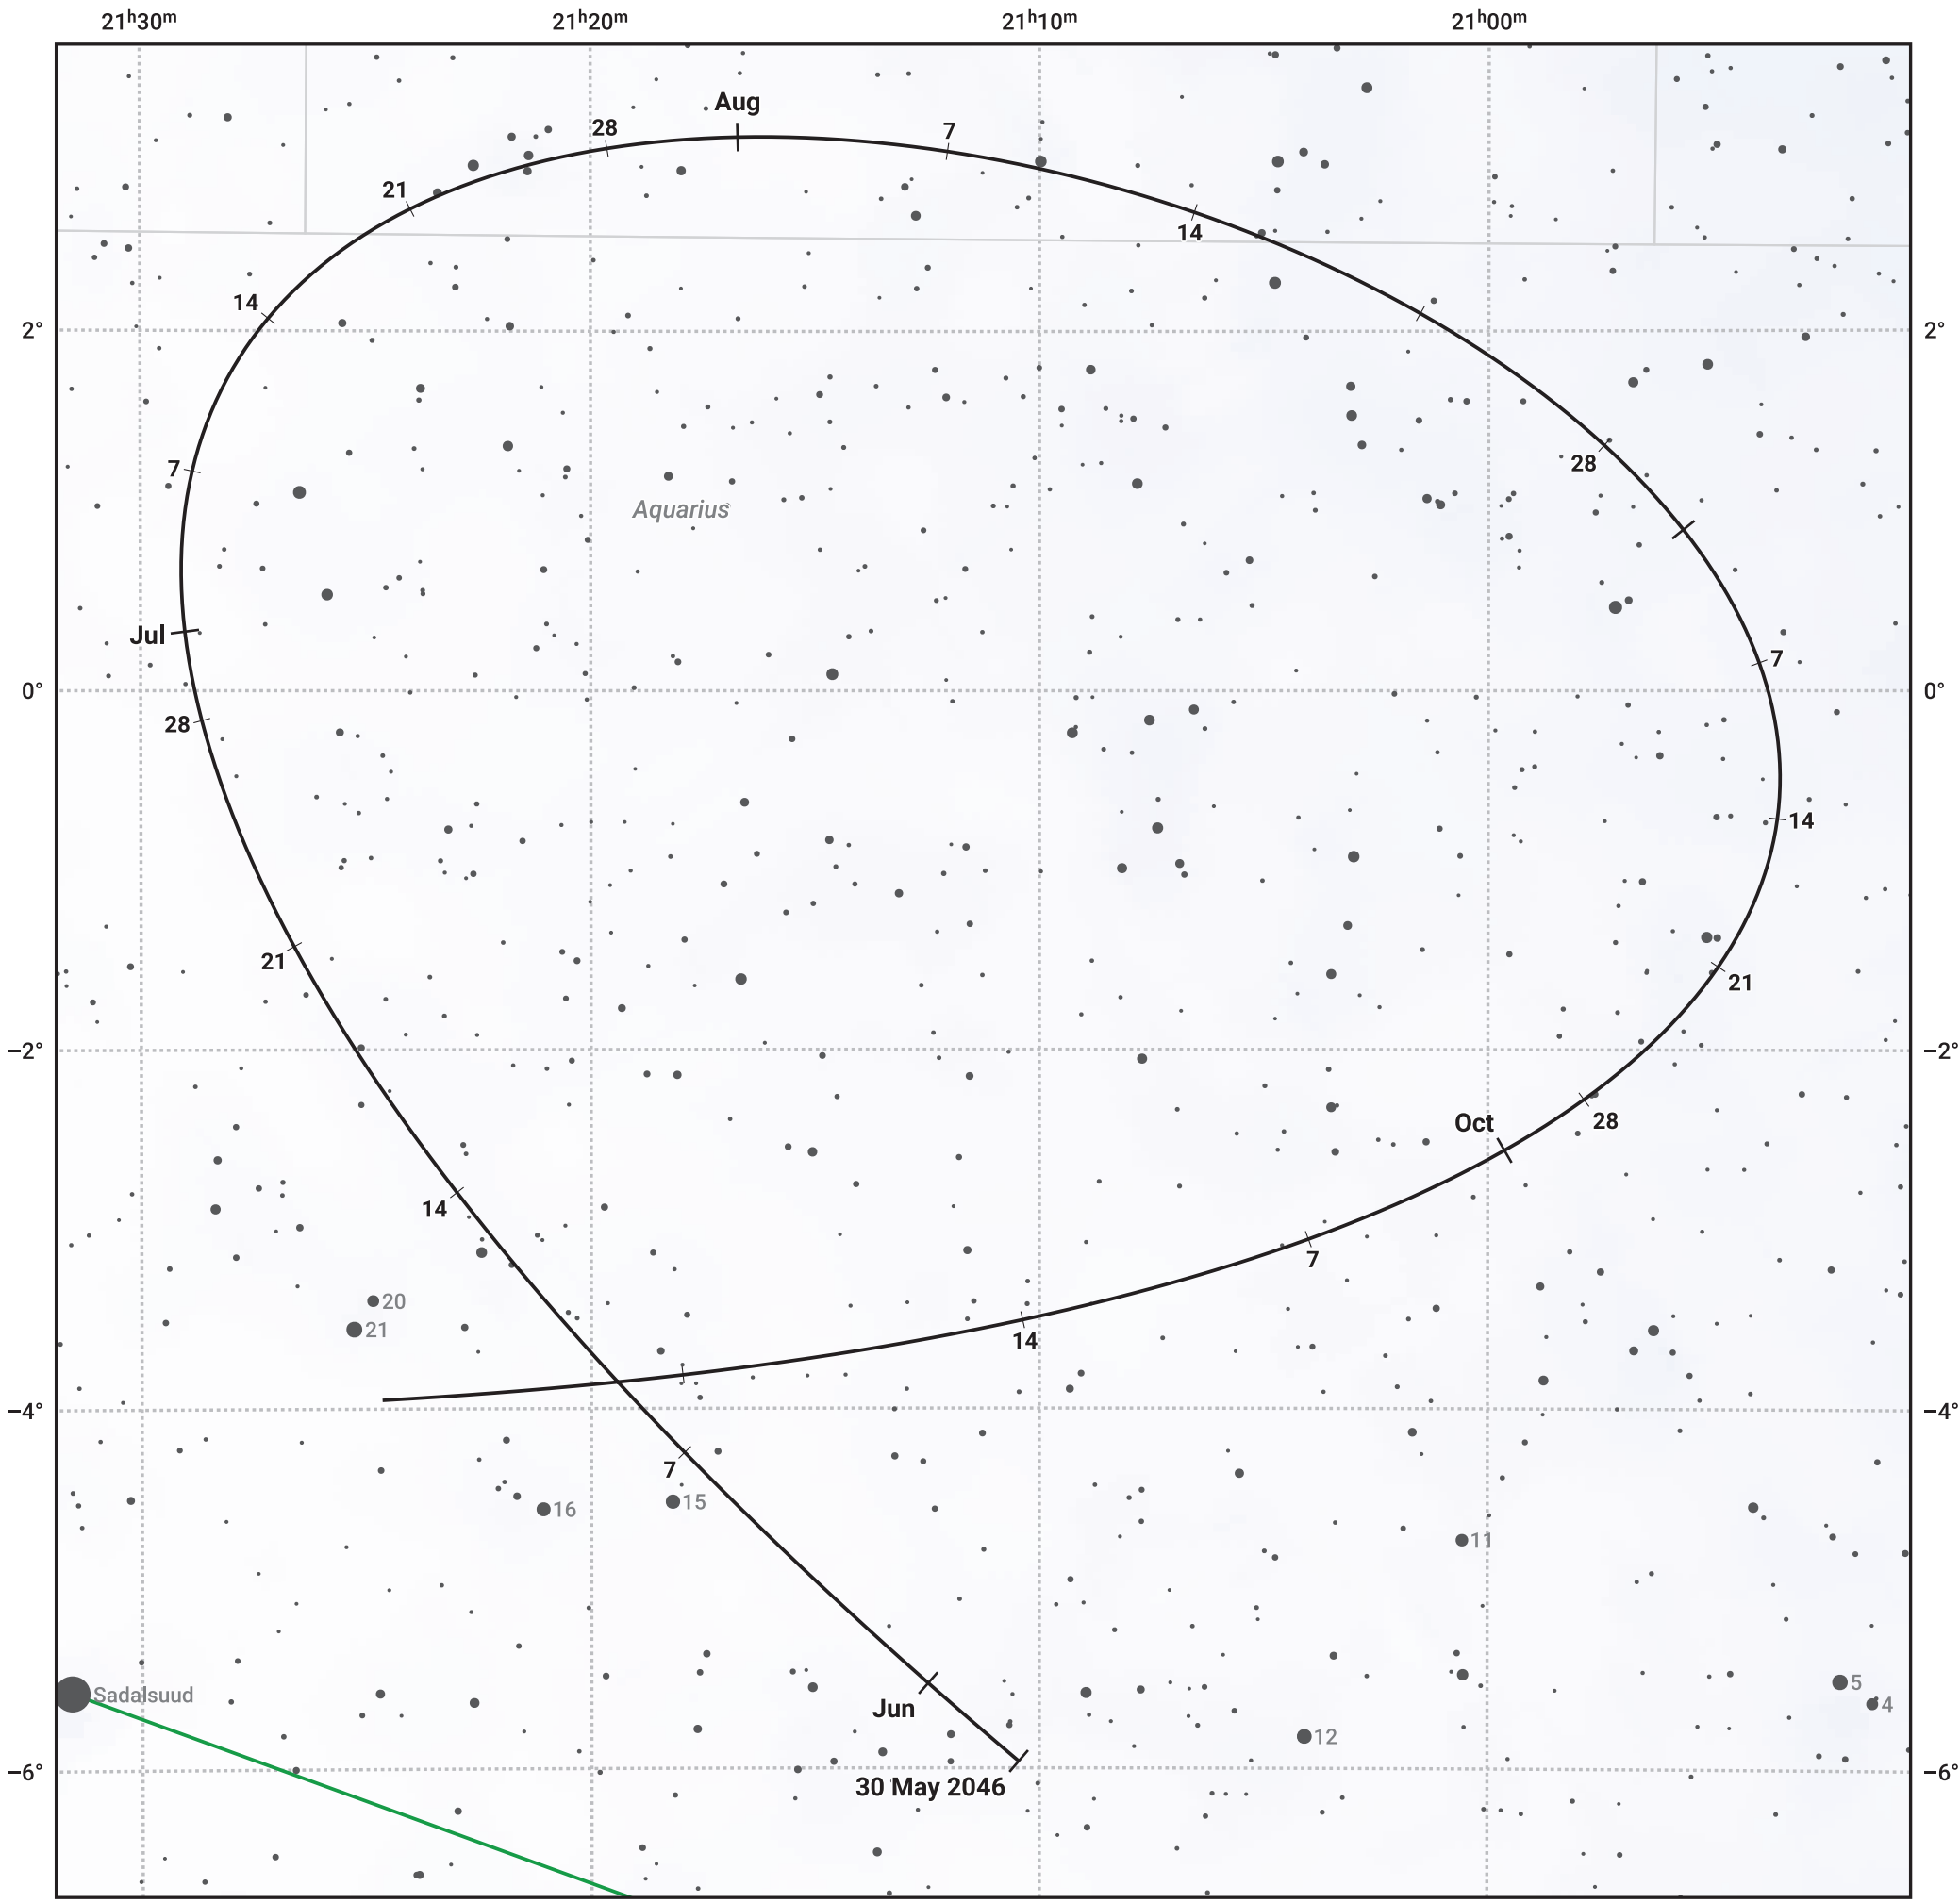

The path of Asteroid 12 Victoria around opposition on 13 Aug 2046

© Dominic Ford 2011–2024. Date markers placed at midnight UTC. Downloaded from <https://in-the-sky.org>

Magnitude scale: 10.0 9.0 8.0 7.0 6.0 5.0 4.0 3.0 2.0

Ecliptic Plane

Galaxy
 Bright nebula
 Open cluster
 Globular cluster

Date	Mag	Phase
2046 Jun 1	10.4	93%
2046 Jul 1	9.7	96%
2046 Jul 13	9.4	97%
2046 Aug 1	9.0	99%
2046 Sep 1	9.2	98%
2046 Oct 1	10.0	95%
2046 Oct 15	10.4	94%