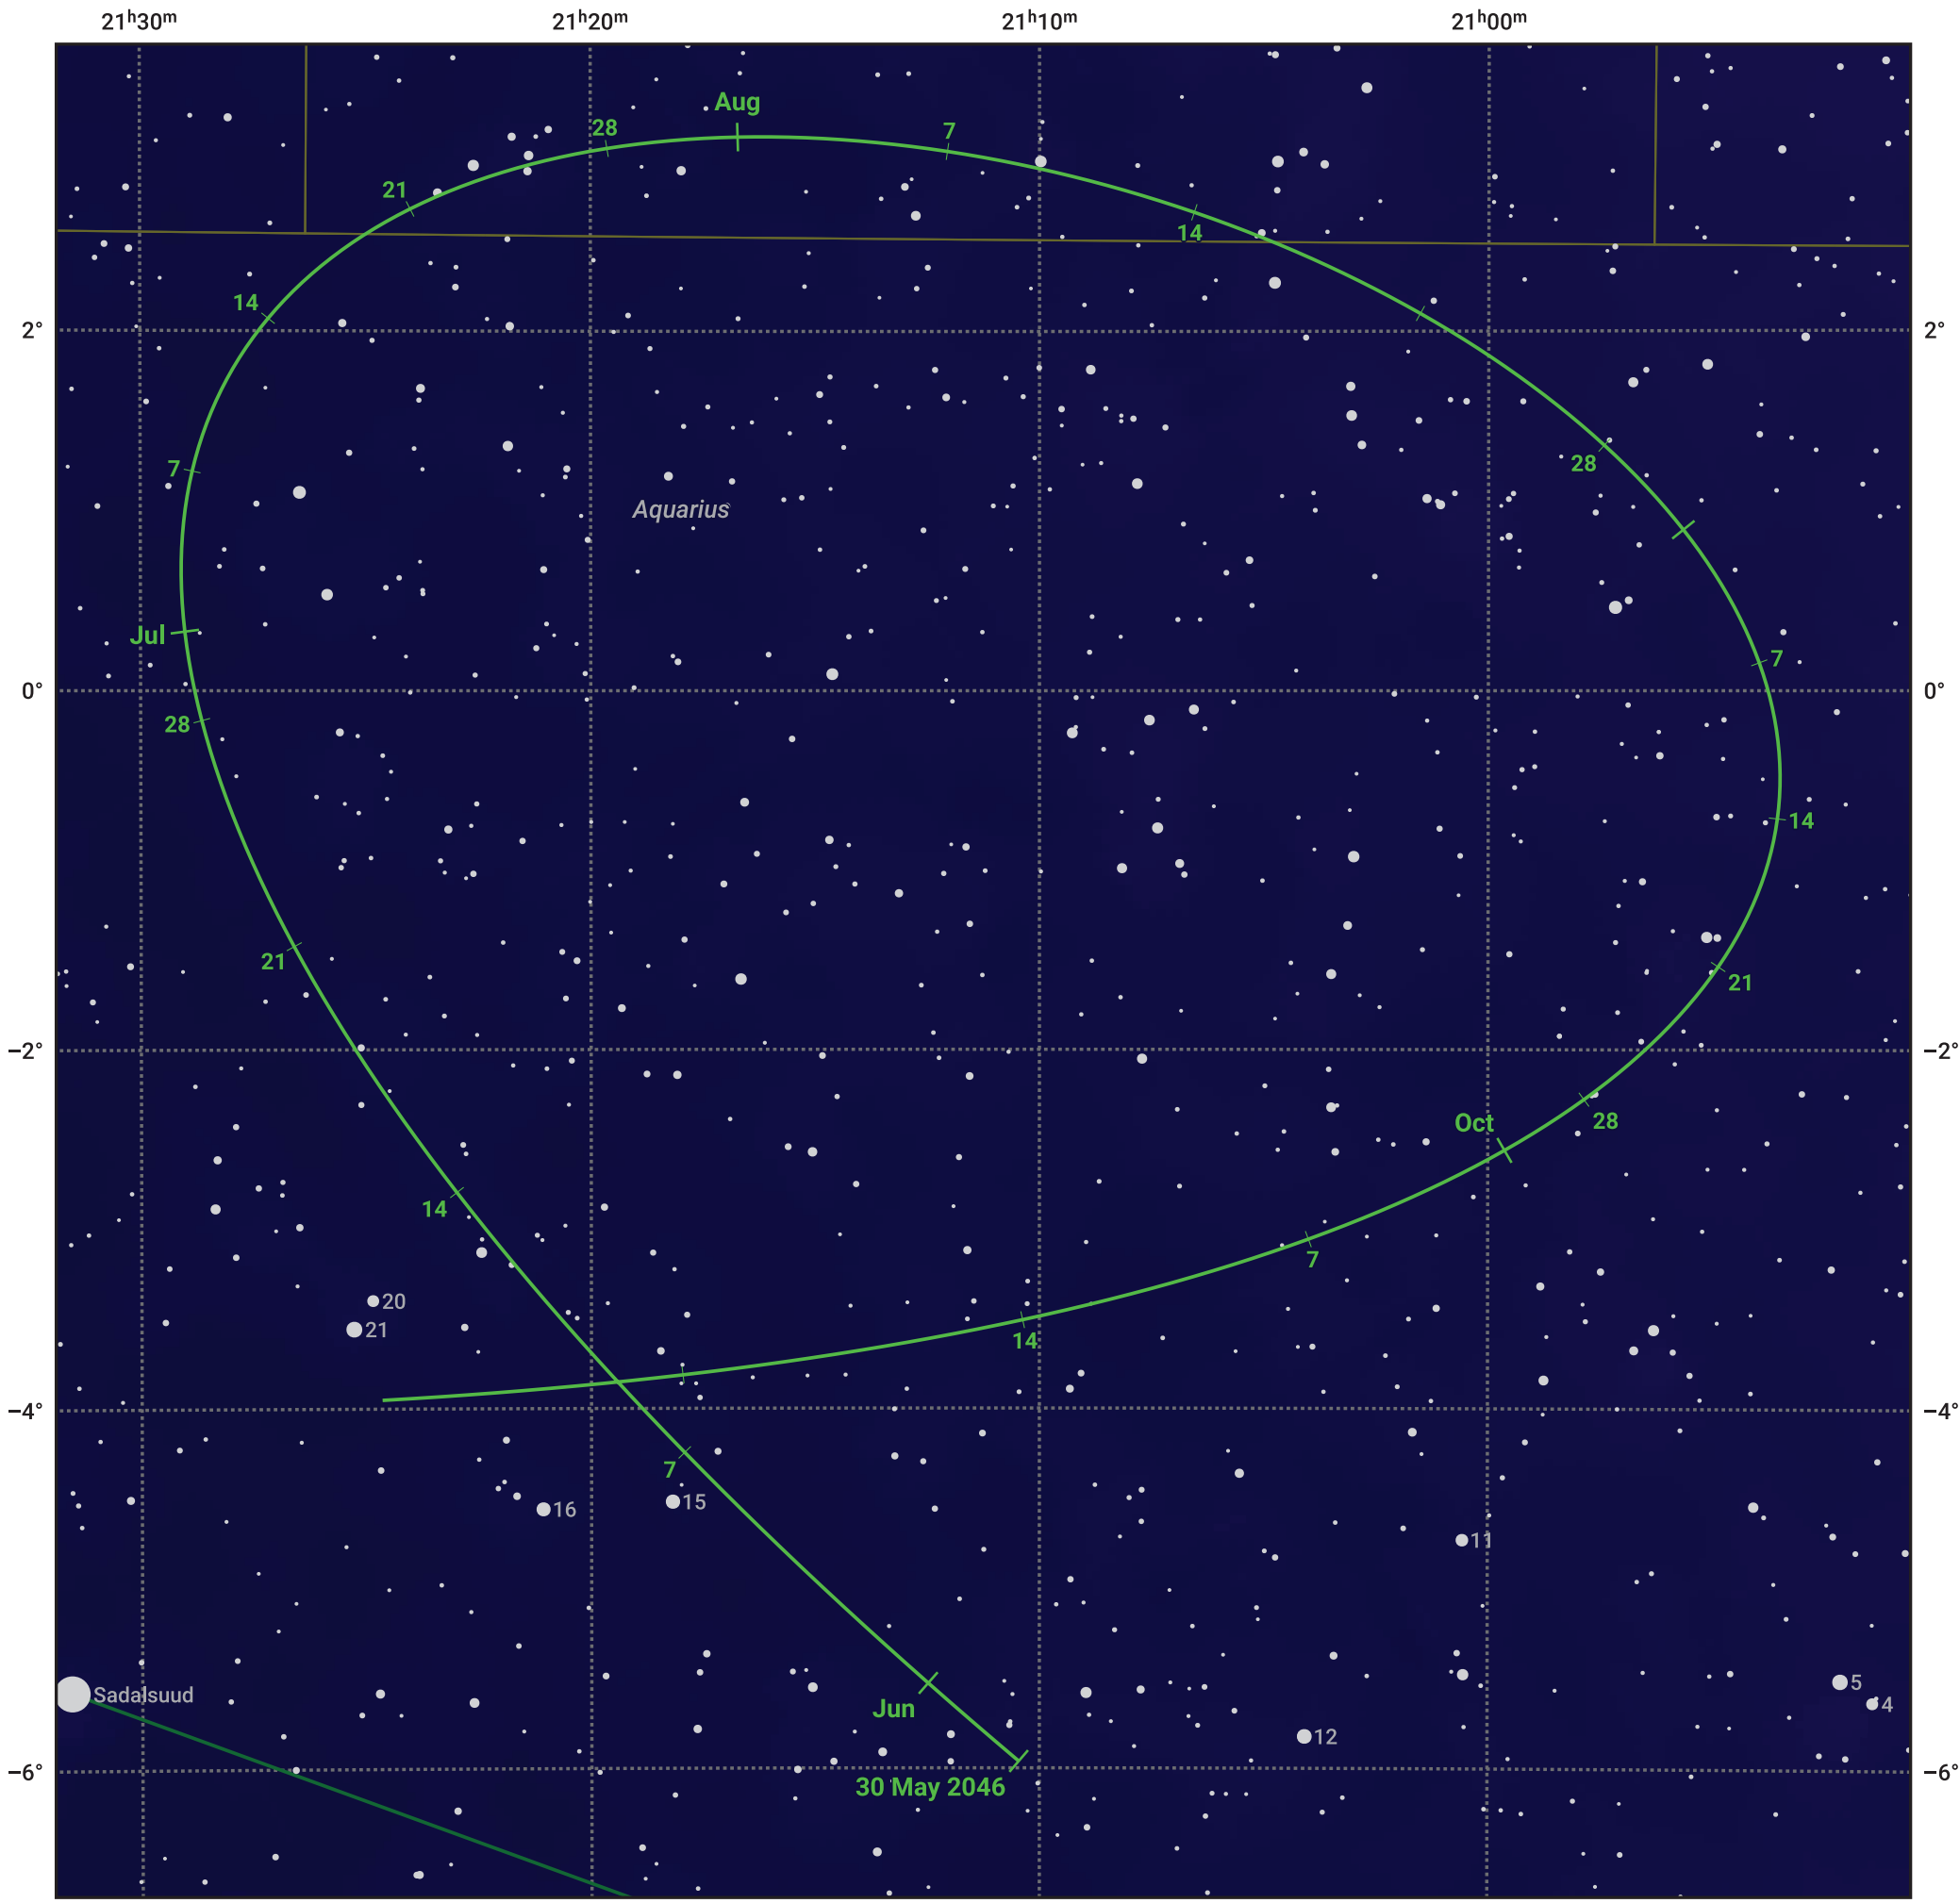

The path of Asteroid 12 Victoria around opposition on 13 Aug 2046

© Dominic Ford 2011–2024. Date markers placed at midnight UTC. Downloaded from <https://in-the-sky.org>

— Ecliptic Plane

- Galaxy
- Bright nebula
- Open cluster
- ⊕ Globular cluster

Date	Mag	Phase
2046 Jun 1	10.4	93%
2046 Jul 1	9.7	96%
2046 Jul 13	9.4	97%
2046 Aug 1	9.0	99%
2046 Sep 1	9.2	98%
2046 Oct 1	10.0	95%
2046 Oct 15	10.4	94%