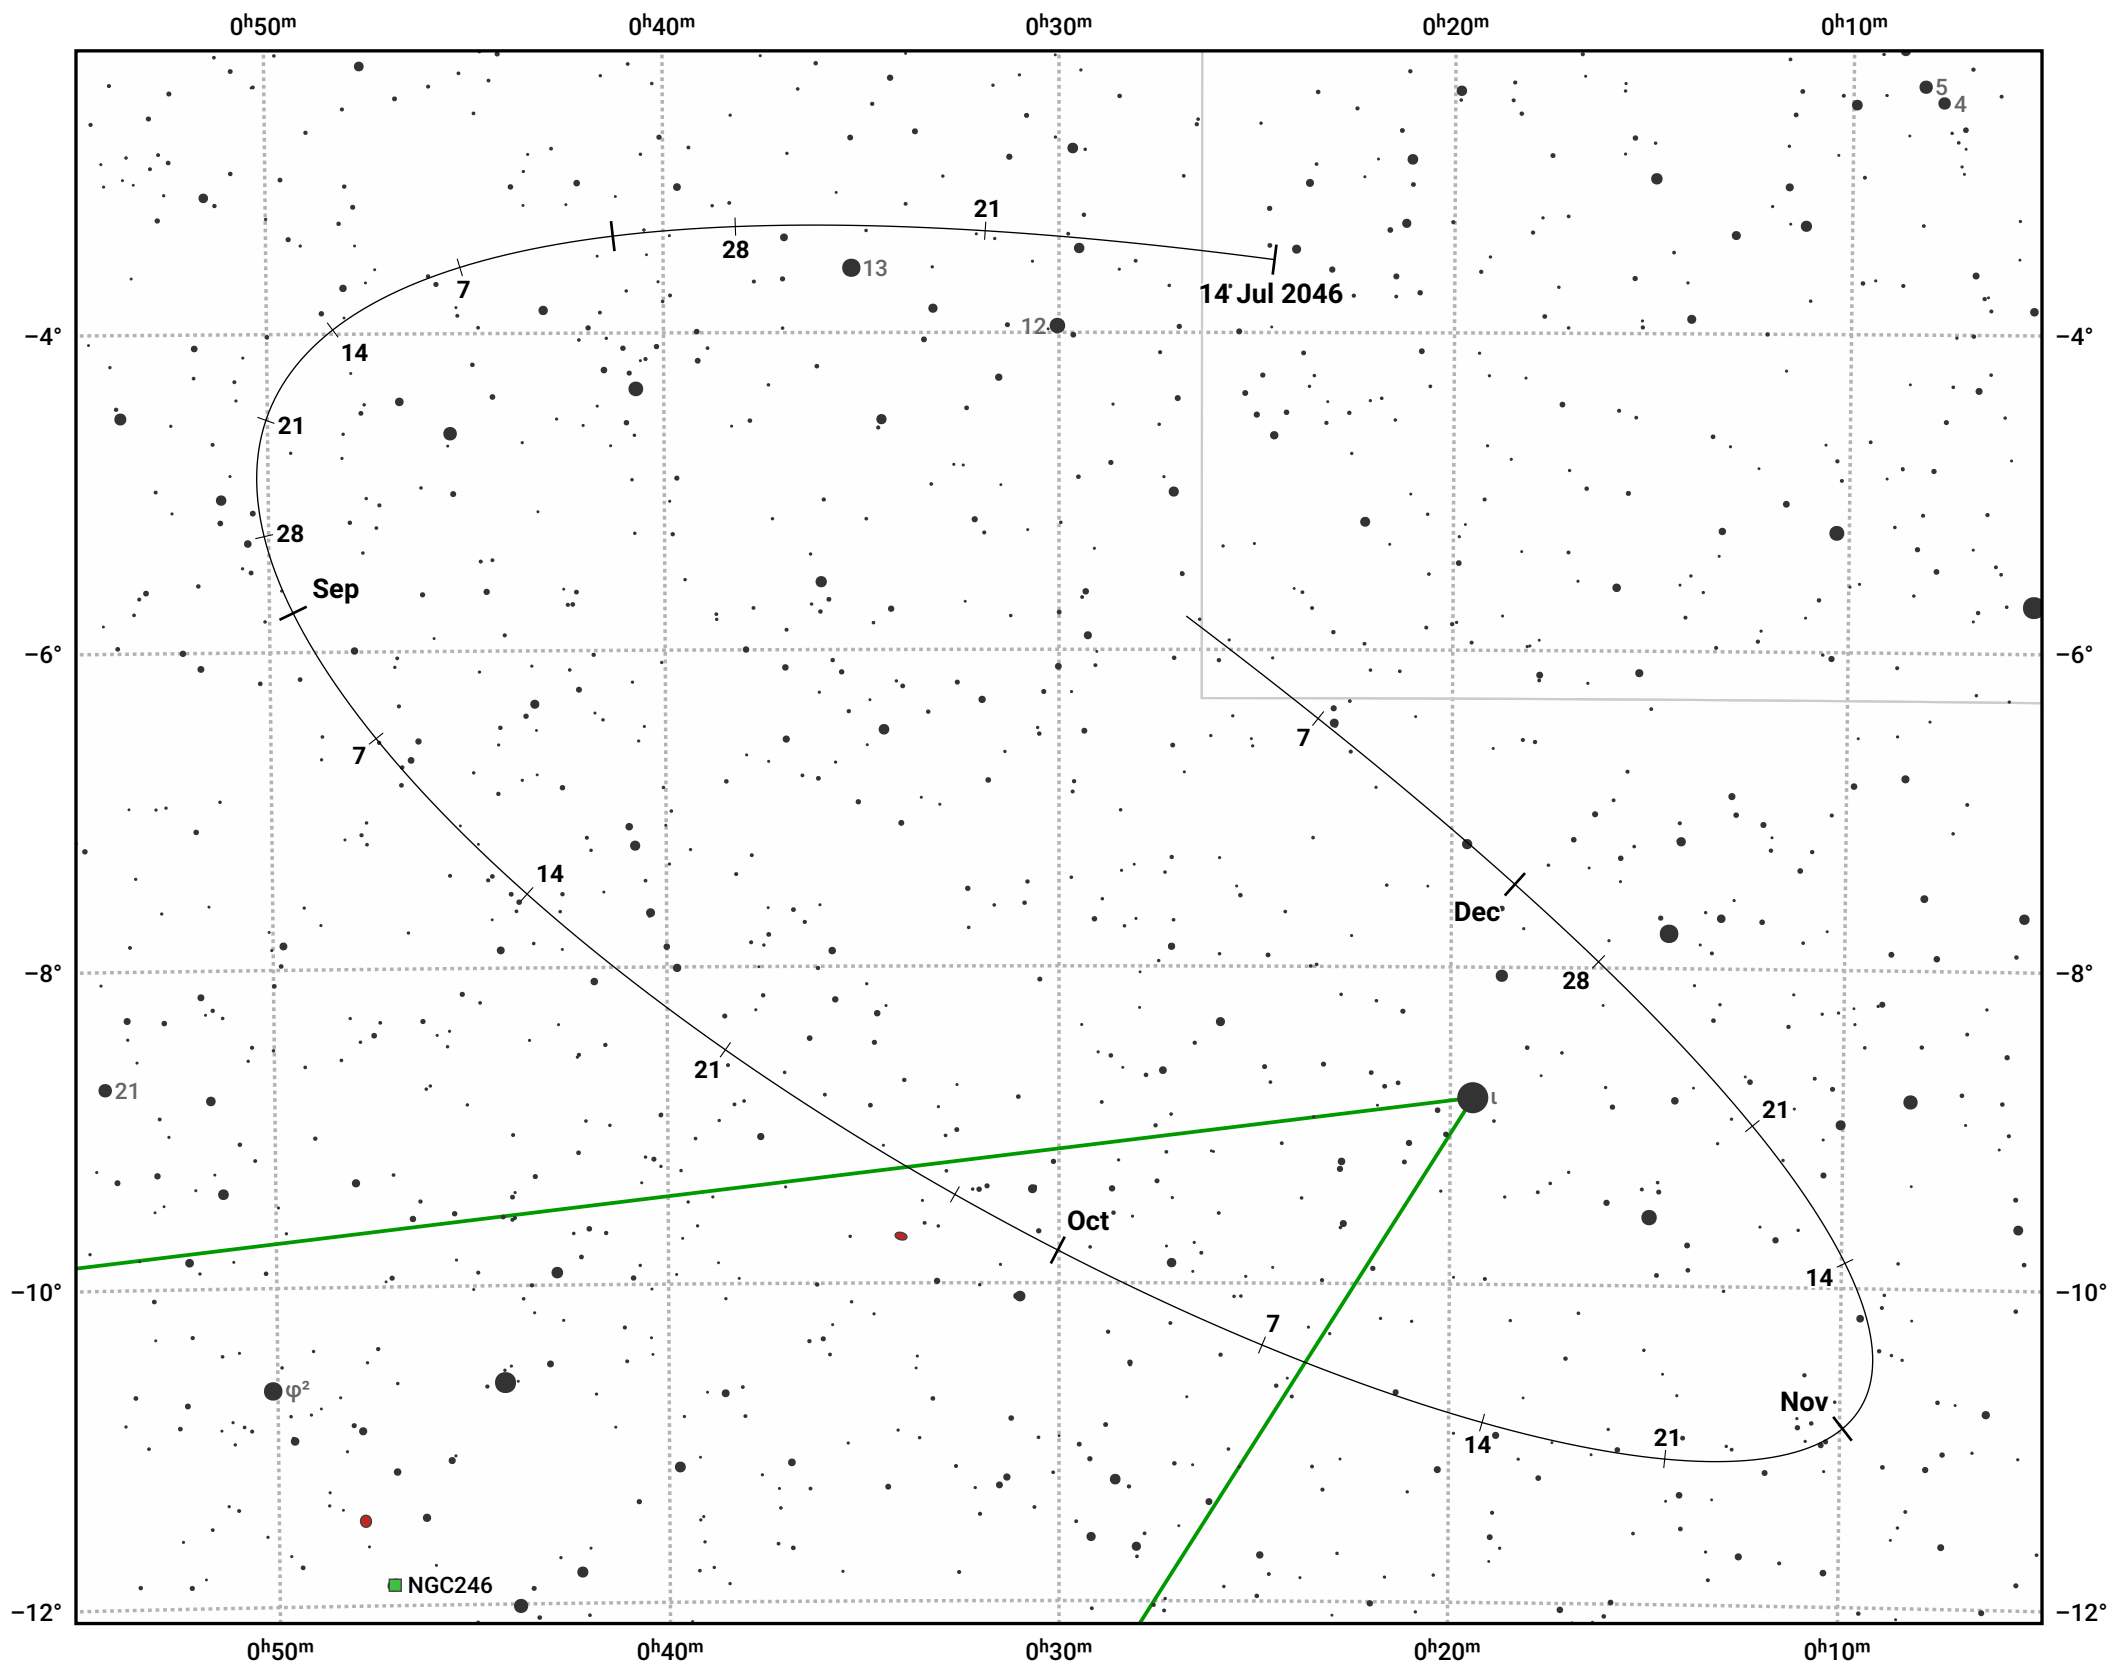

The path of Asteroid 8 Flora around opposition on 27 Sep 2046

© Dominic Ford 2011–2024. Date markers placed at midnight UTC. Downloaded from <https://in-the-sky.org>

Magnitude scale: 11.0 10.0 9.0 8.0 7.0 6.0 5.0 4.0 3.0

— Ecliptic Plane

Galaxy Bright nebula Open cluster Globular cluster

| Date | Mag | Phase |
|-------------|-----|-------|
| 2046 Aug 1 | 9.8 | 95% |
| 2046 Aug 23 | 9.2 | 97% |
| 2046 Sep 1 | 8.9 | 98% |
| 2046 Oct 1 | 8.3 | 100% |
| 2046 Nov 1 | 9.0 | 97% |
| 2046 Dec 1 | 9.7 | 94% |