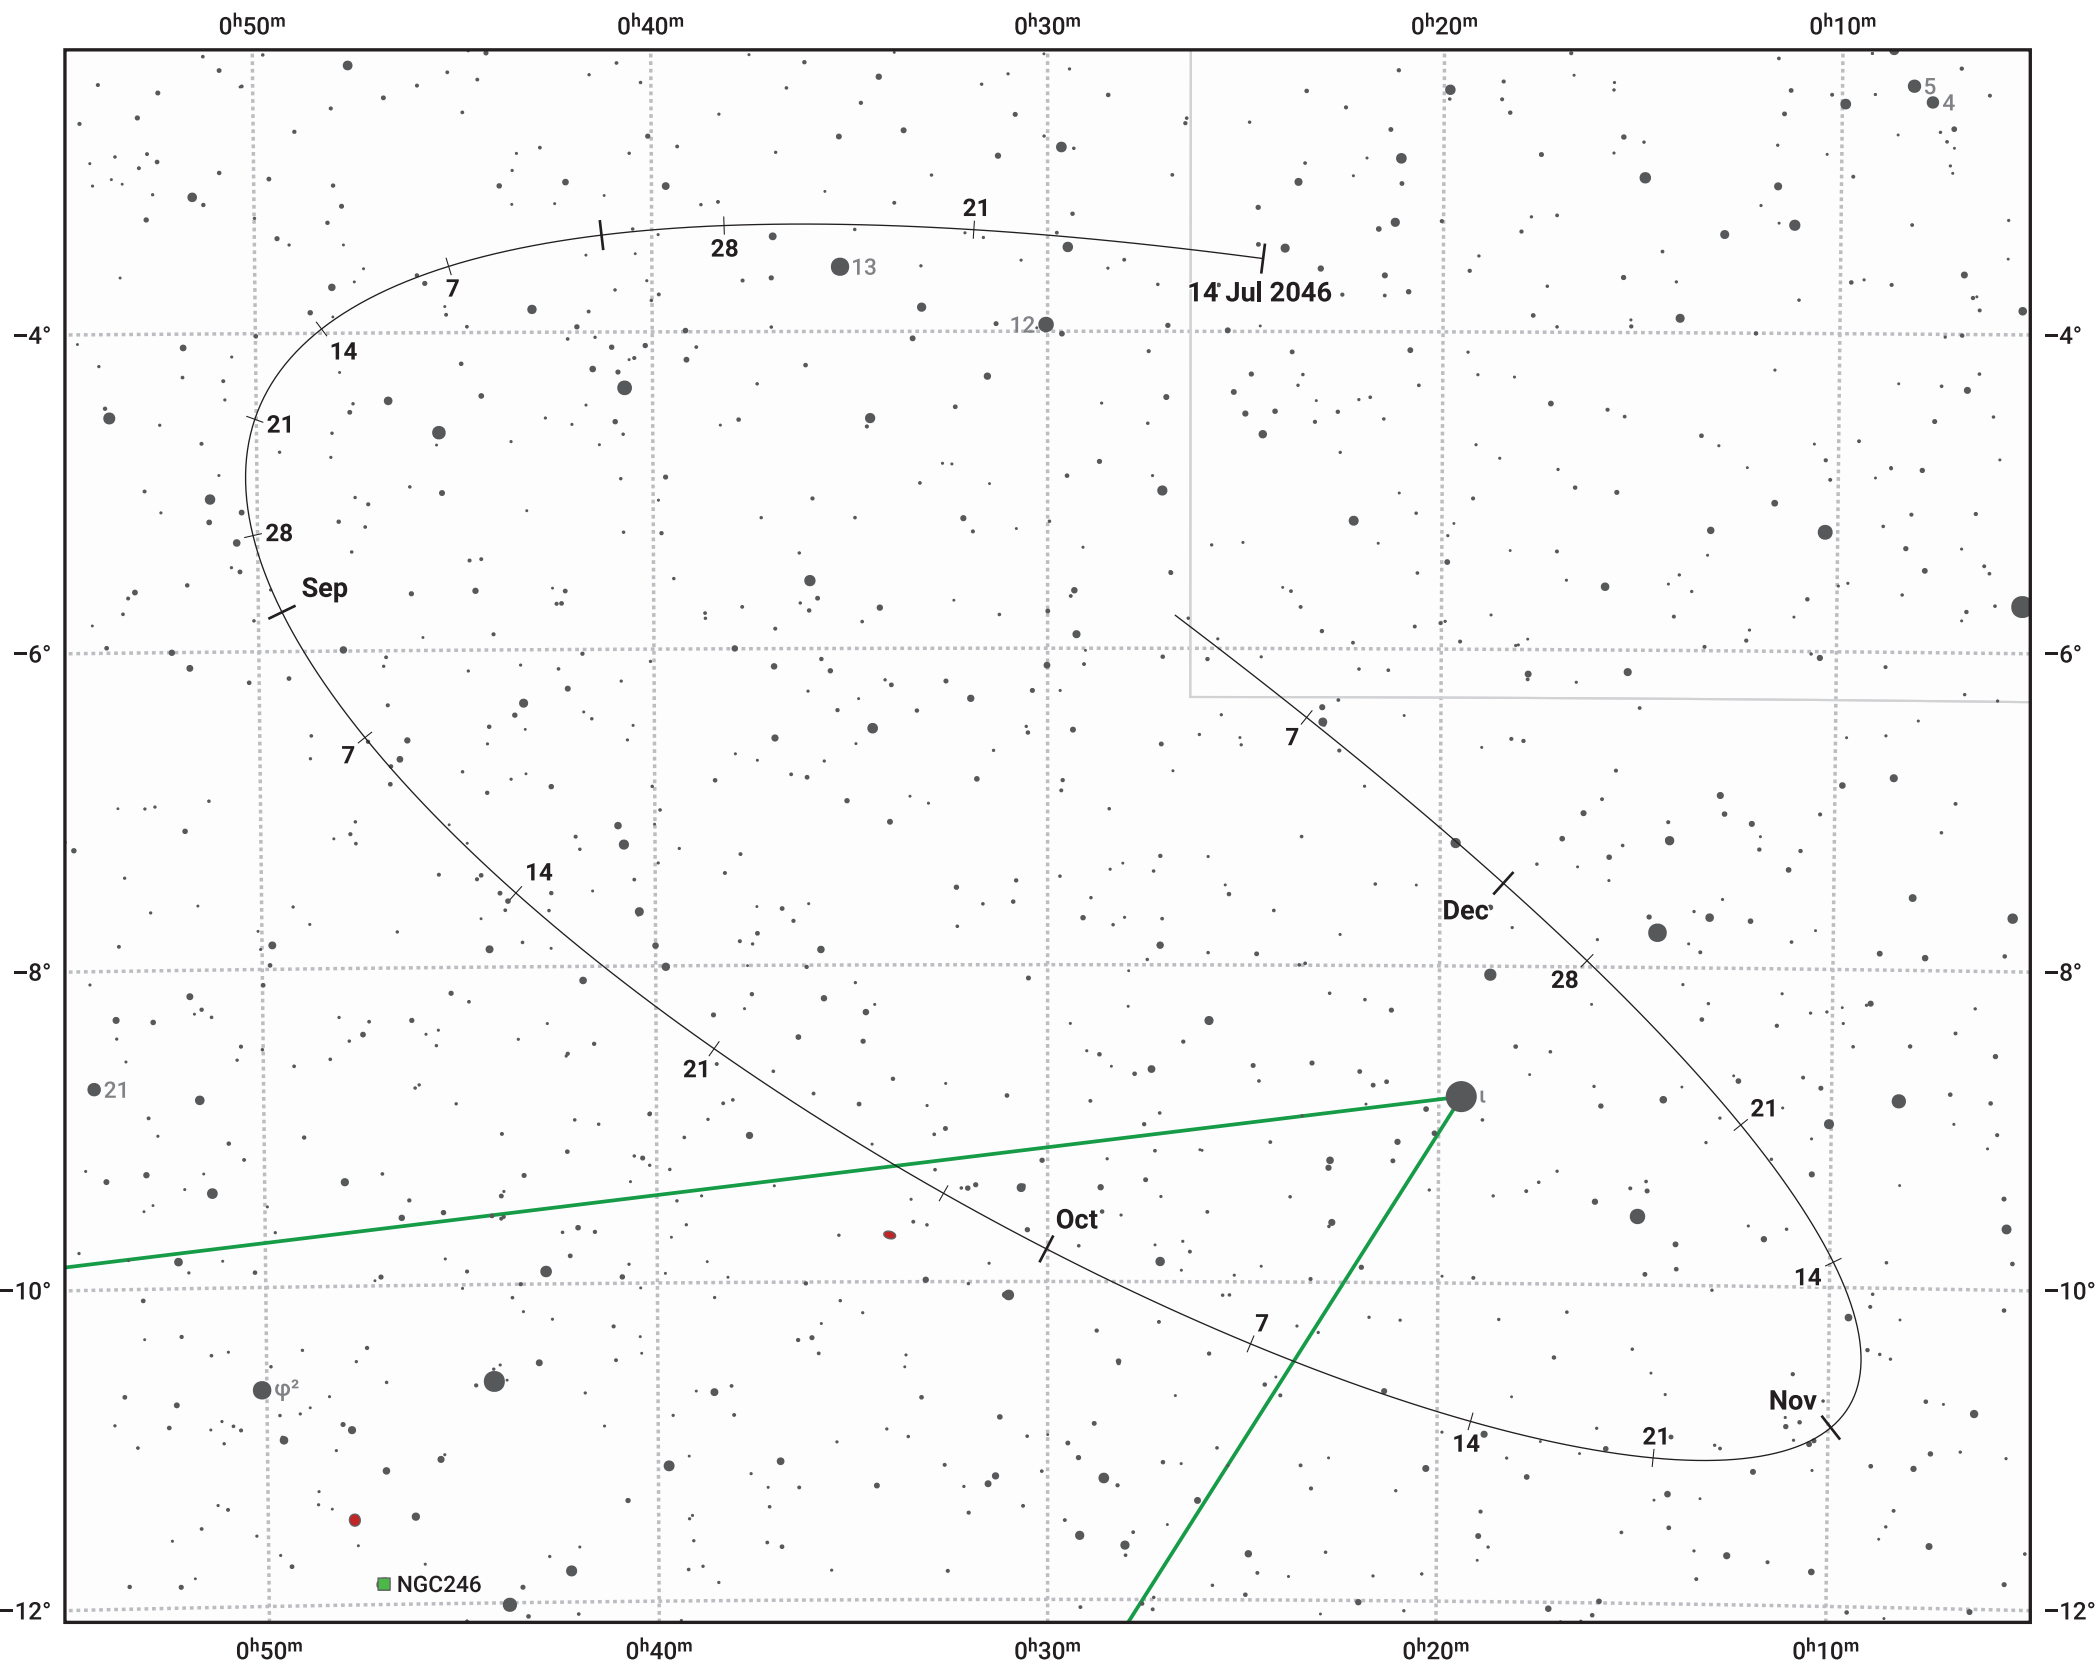

The path of Asteroid 8 Flora around opposition on 27 Sep 2046

© Dominic Ford 2011–2024. Date markers placed at midnight UTC. Downloaded from <https://in-the-sky.org>

Magnitude scale: 11.0 10.0 9.0 8.0 7.0 6.0 5.0 4.0 3.0

— Ecliptic Plane

● Galaxy
 ■ Bright nebula
 ● Open cluster
 ⊕ Globular cluster

Date	Mag	Phase
2046 Aug 1	9.8	95%
2046 Aug 23	9.2	97%
2046 Sep 1	8.9	98%
2046 Oct 1	8.3	100%
2046 Nov 1	9.0	97%
2046 Dec 1	9.7	94%