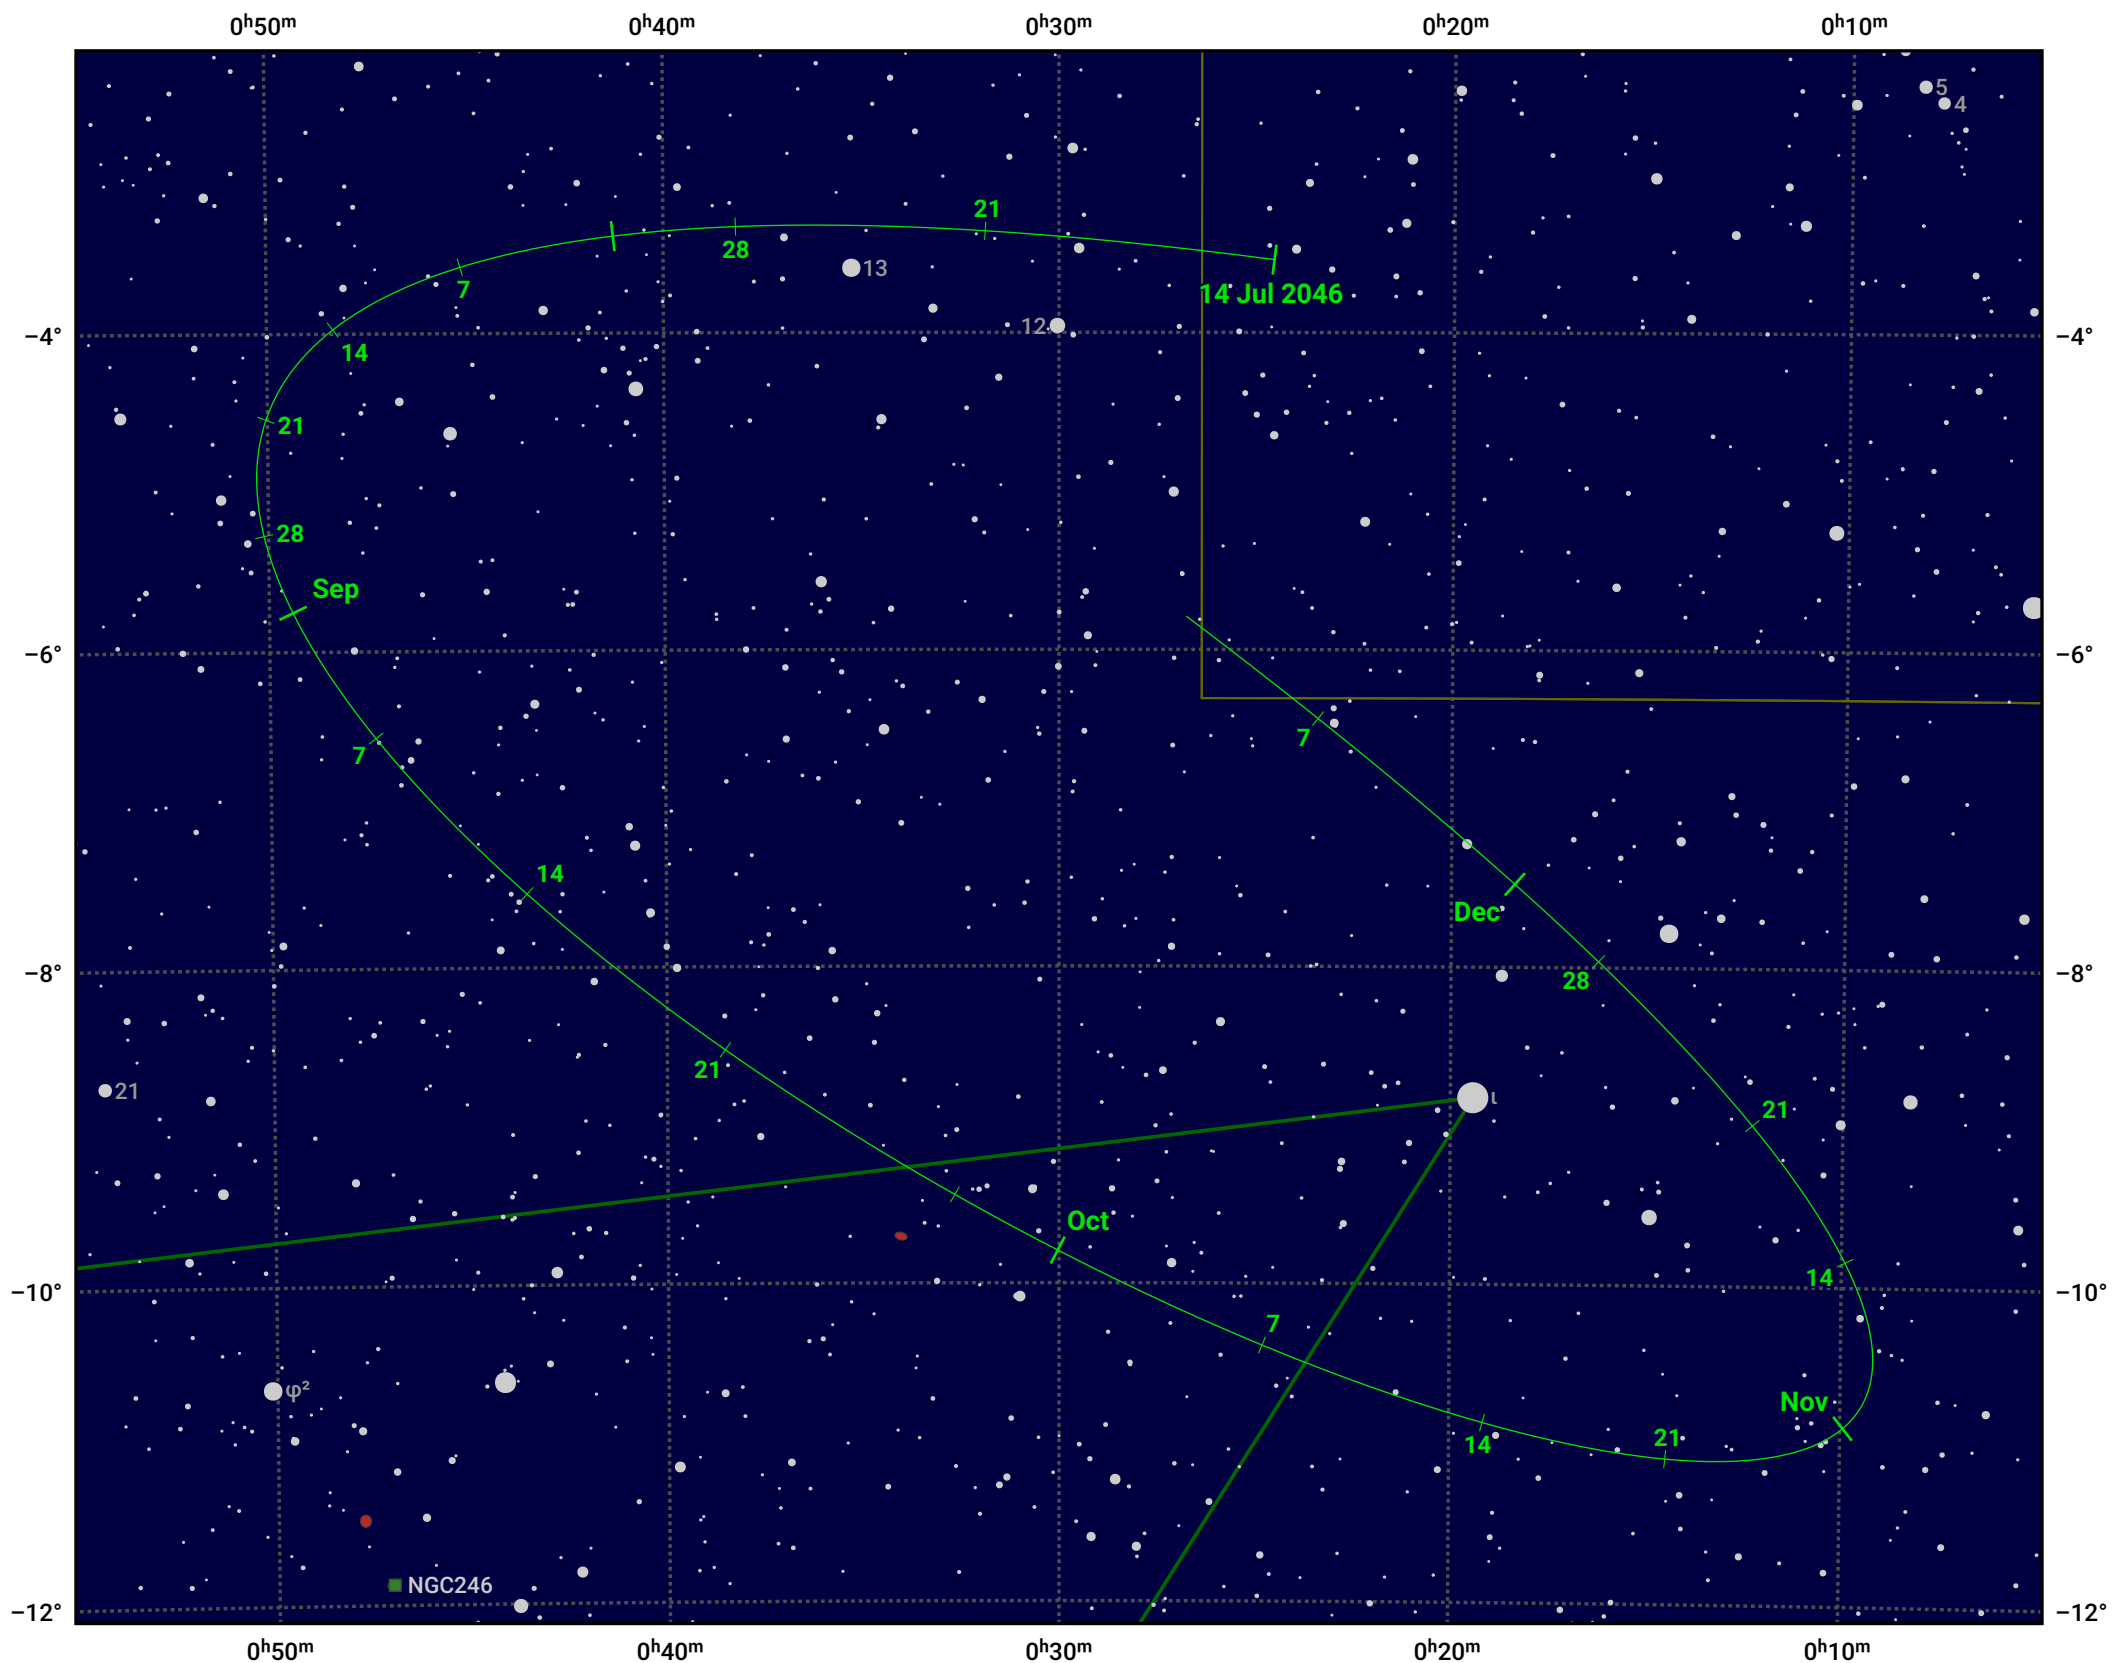

# The path of Asteroid 8 Flora around opposition on 27 Sep 2046

© Dominic Ford 2011–2024. Date markers placed at midnight UTC. Downloaded from <https://in-the-sky.org>

Magnitude scale: 11.0 10.0 9.0 8.0 7.0 6.0 5.0 4.0 3.0

— Ecliptic Plane

Galaxy Bright nebula Open cluster Globular cluster

Date	Mag	Phase
2046 Aug 1	9.8	95%
2046 Aug 23	9.2	97%
2046 Sep 1	8.9	98%
2046 Oct 1	8.3	100%
2046 Nov 1	9.0	97%
2046 Dec 1	9.7	94%