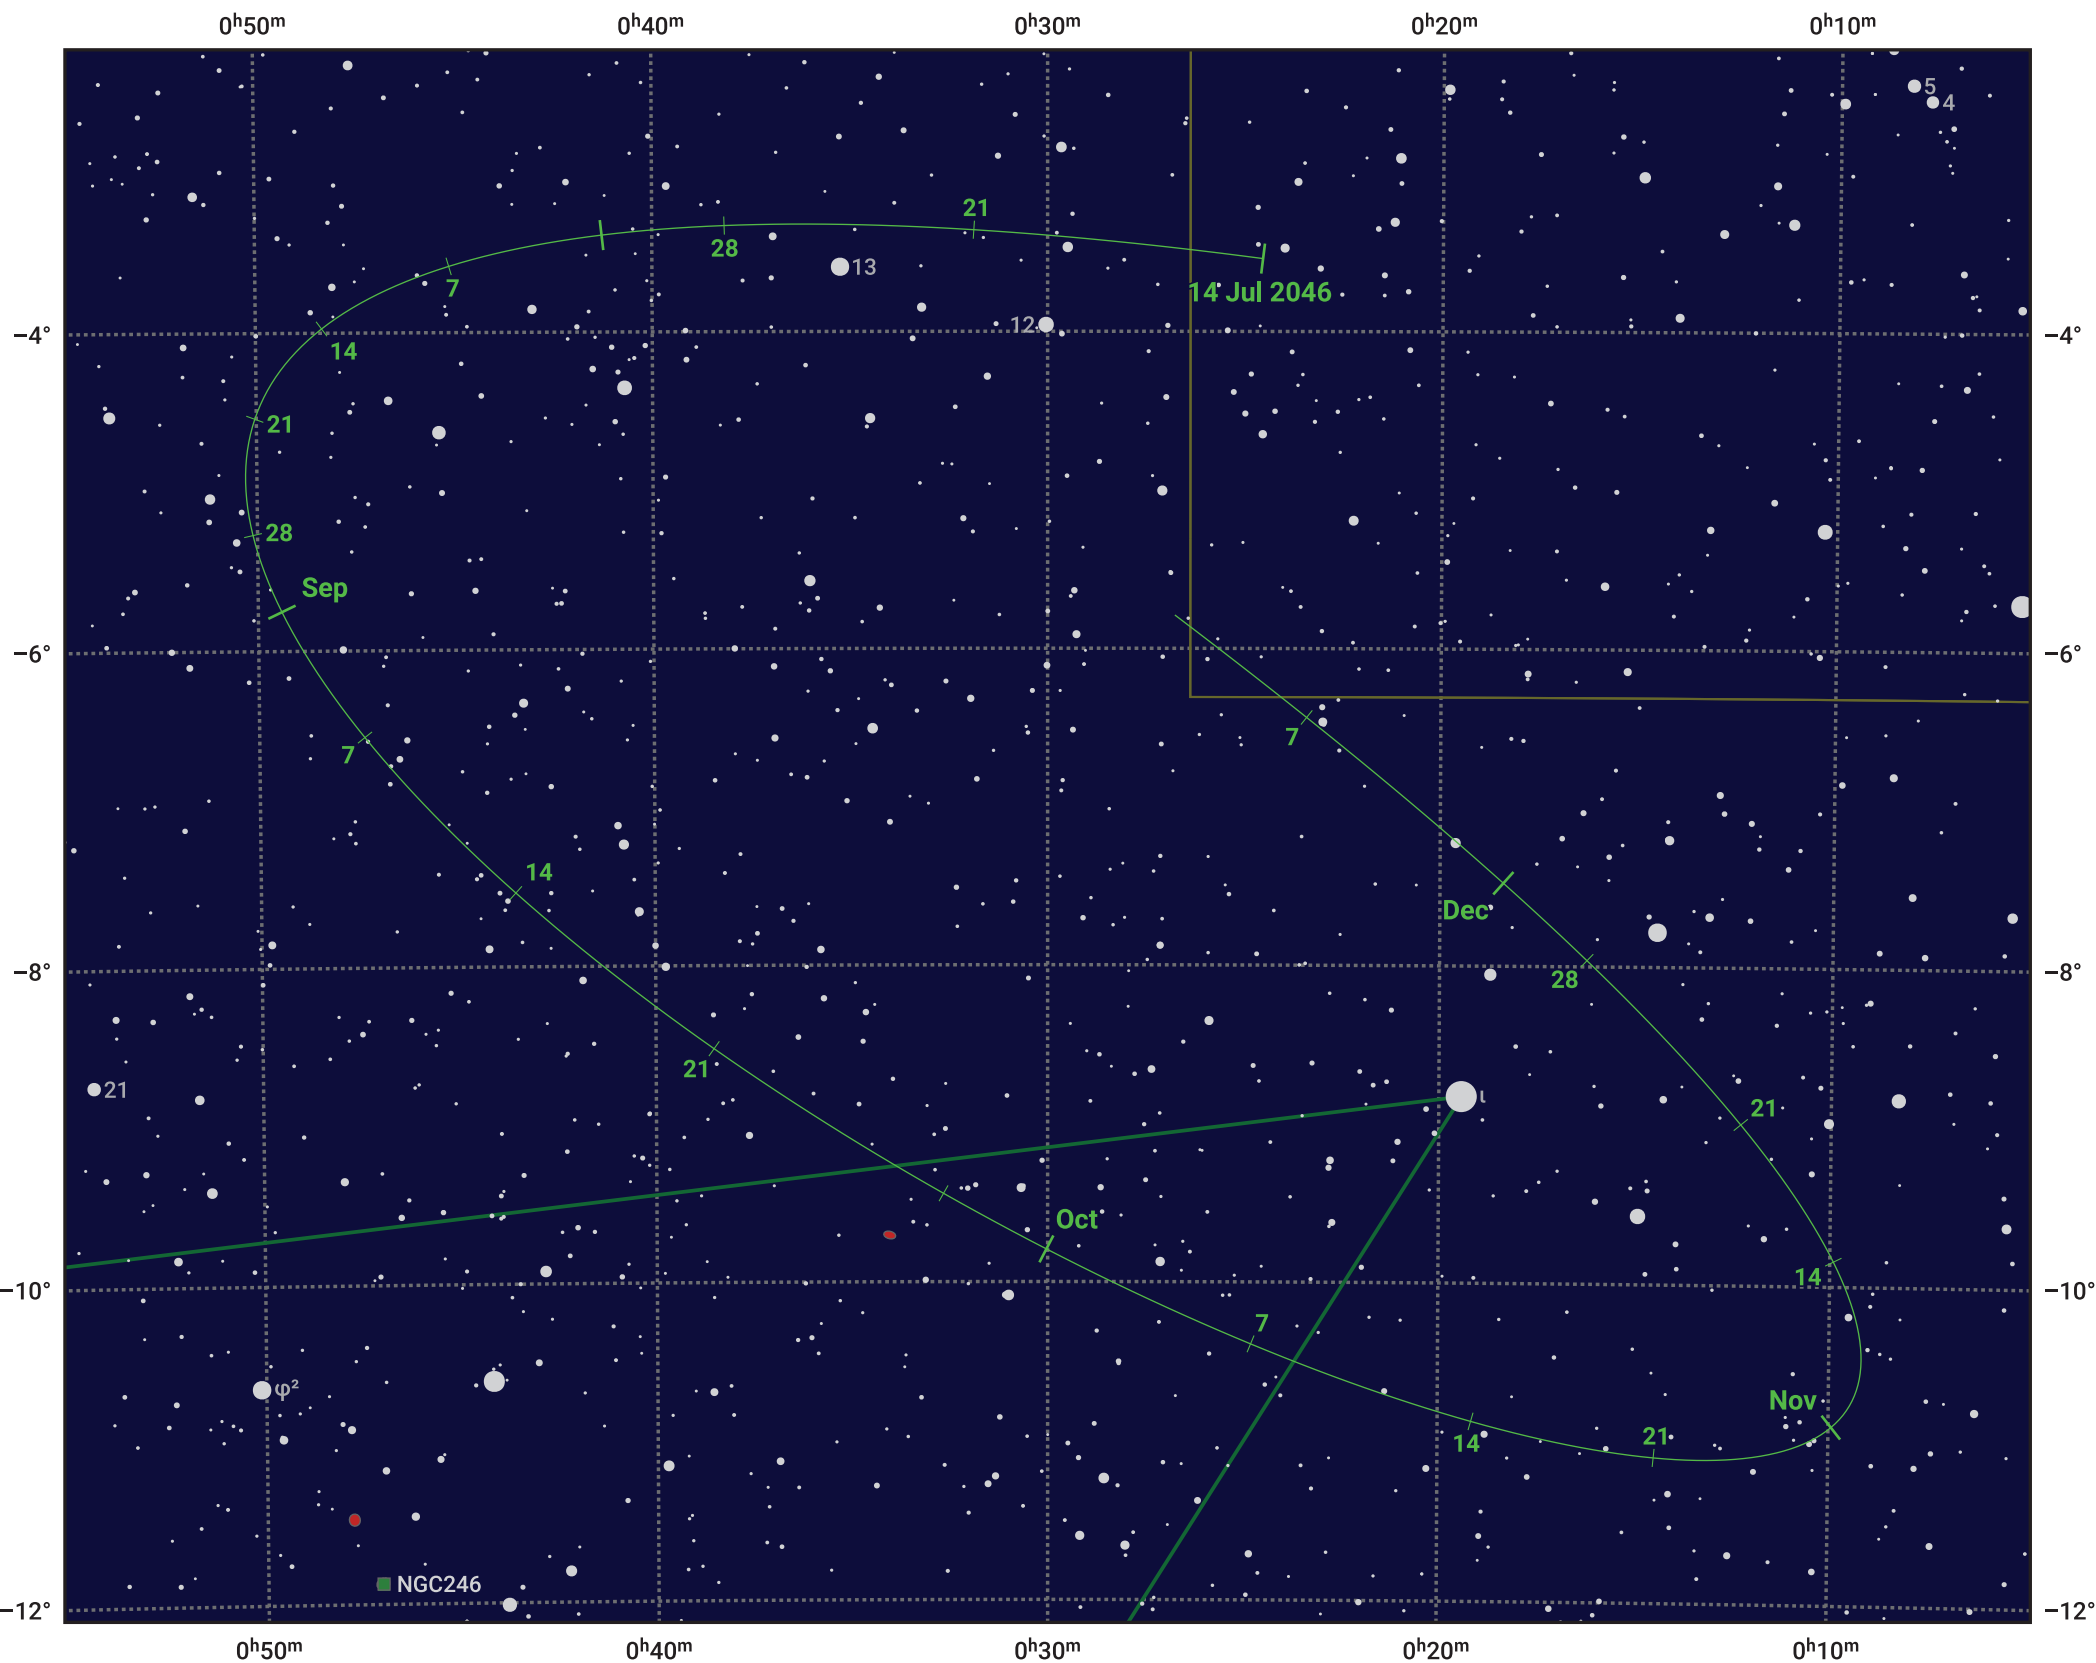

# The path of Asteroid 8 Flora around opposition on 27 Sep 2046

© Dominic Ford 2011–2024. Date markers placed at midnight UTC. Downloaded from <https://in-the-sky.org>

Magnitude scale: 11.0 10.0 9.0 8.0 7.0 6.0 5.0 4.0 3.0

— Ecliptic Plane

Galaxy Bright nebula Open cluster Globular cluster

Date	Mag	Phase
2046 Aug 1	9.8	95%
2046 Aug 23	9.2	97%
2046 Sep 1	8.9	98%
2046 Oct 1	8.3	100%
2046 Nov 1	9.0	97%
2046 Dec 1	9.7	94%