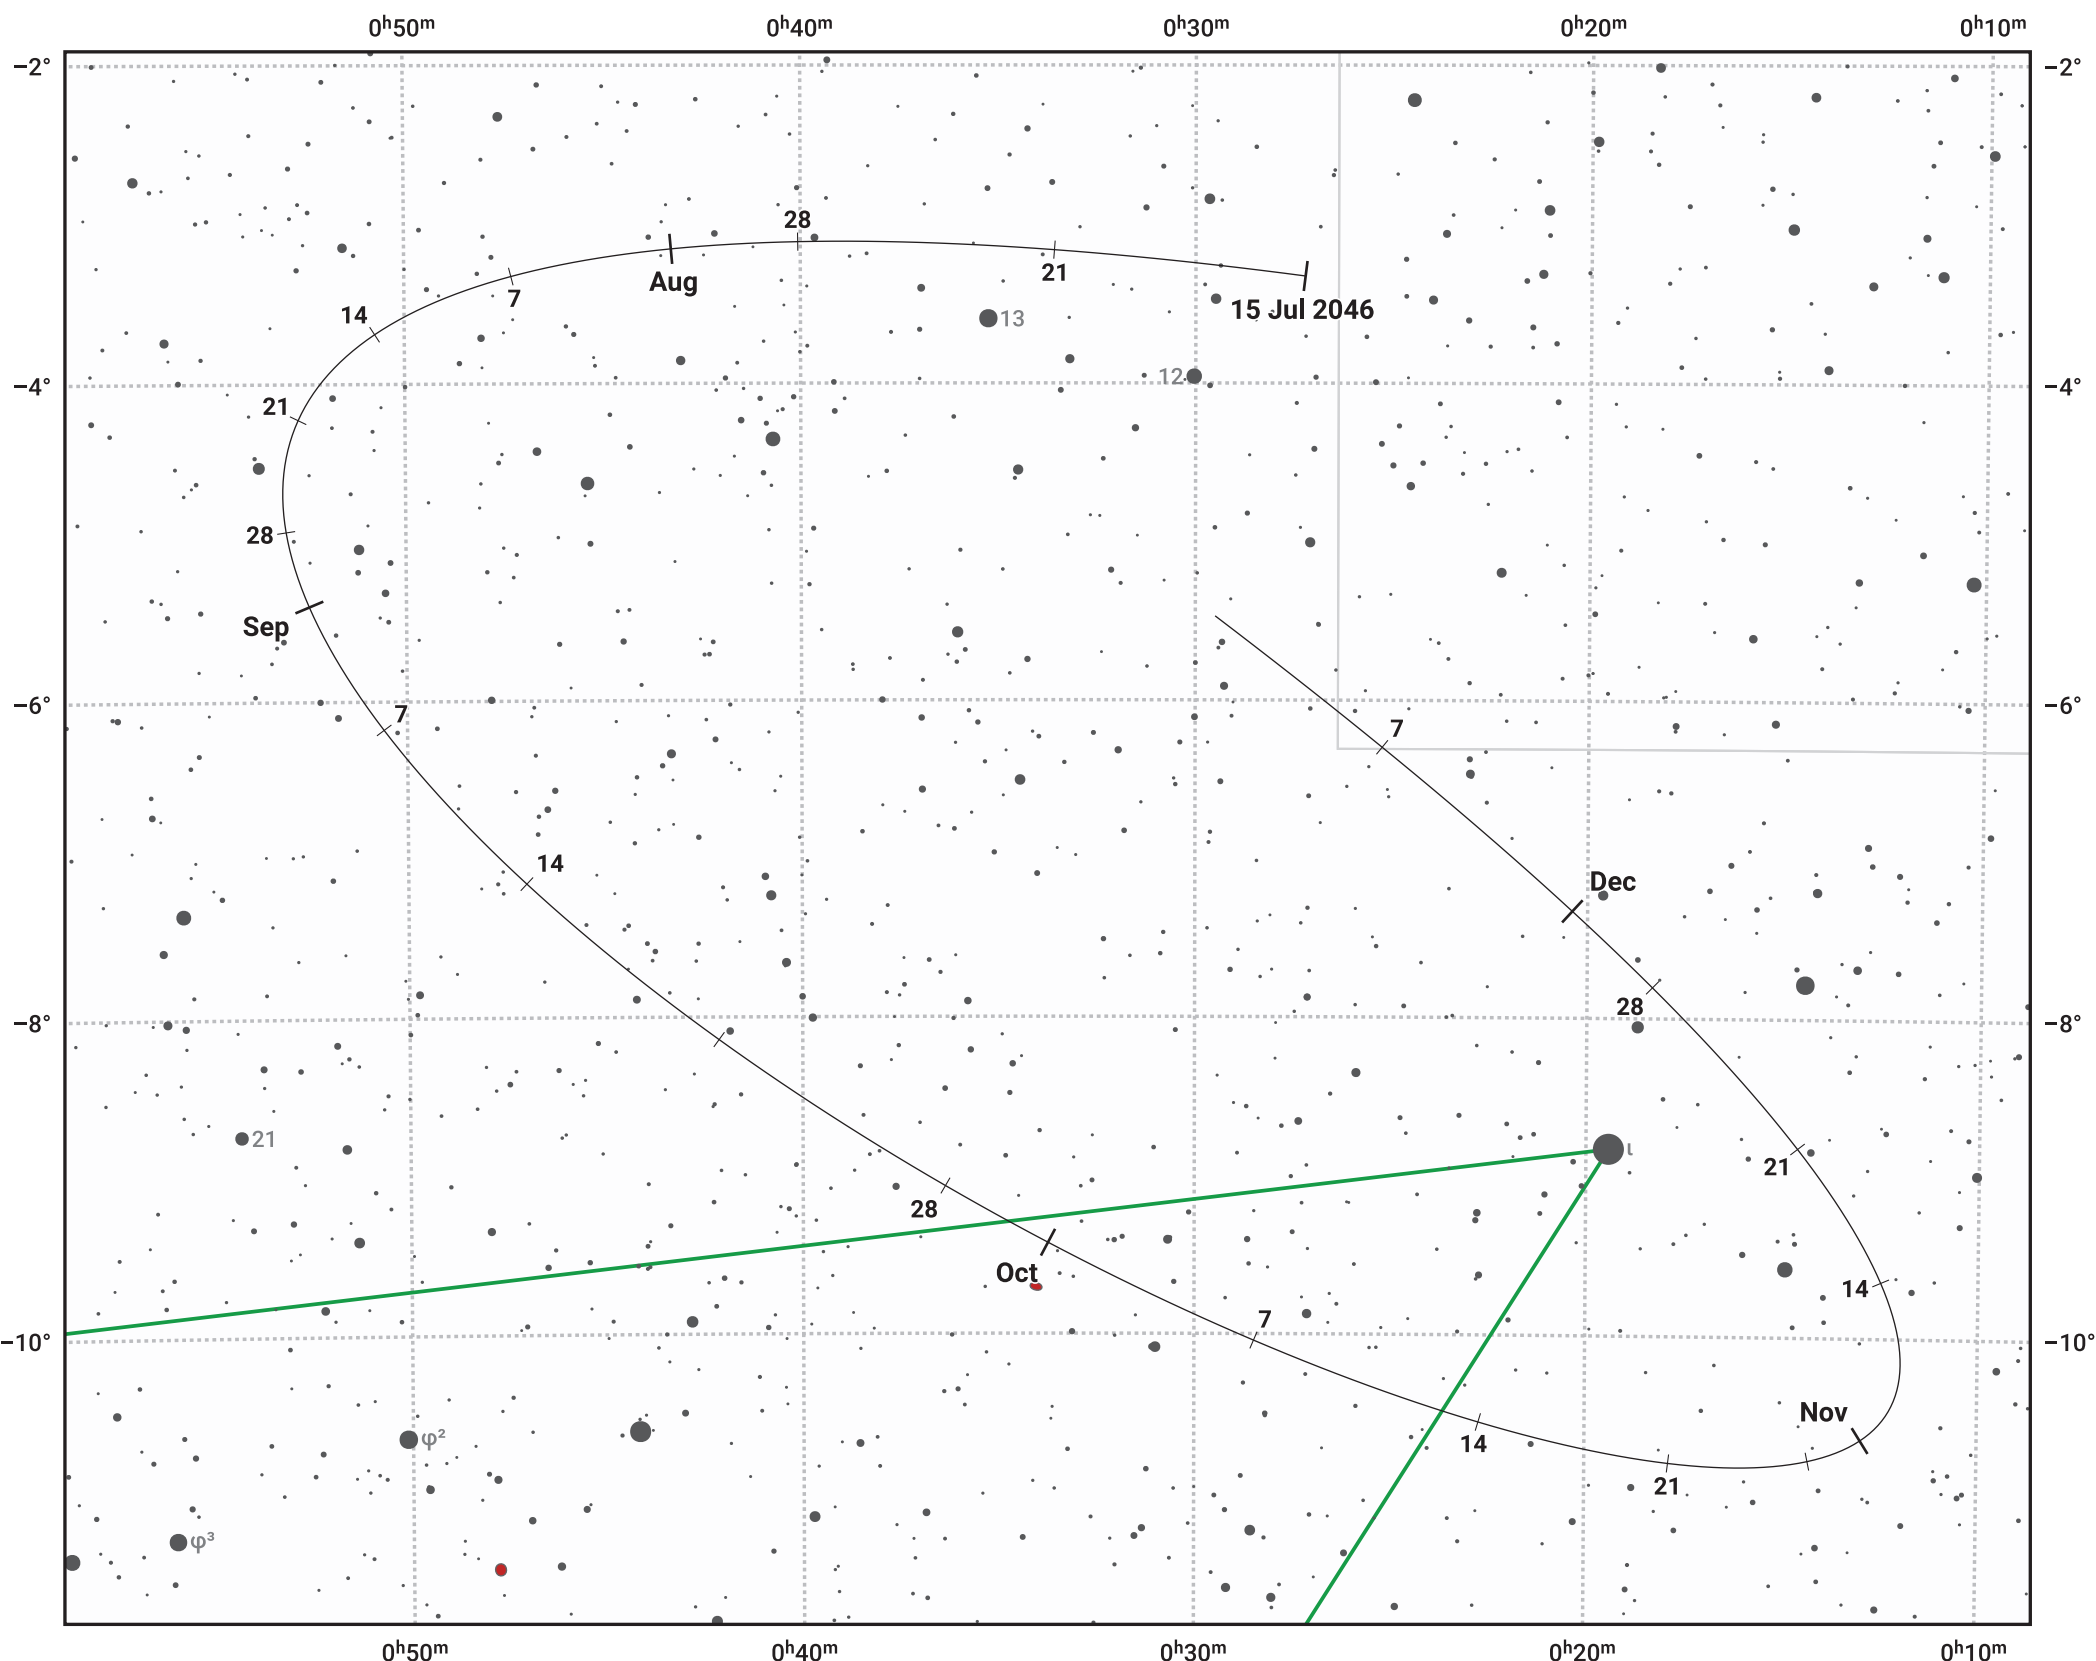

The path of Asteroid 8 Flora around opposition on 28 Sep 2046

© Dominic Ford 2011–2024. Date markers placed at midnight UTC. Downloaded from <https://in-the-sky.org>

Magnitude scale: 11.0 10.0 9.0 8.0 7.0 6.0 5.0 4.0 3.0

— Ecliptic Plane

- Galaxy
- Bright nebula
- Open cluster
- ⊕ Globular cluster

Date	Mag	Phase
2046 Aug 1	9.8	95%
2046 Aug 24	9.2	97%
2046 Sep 1	8.9	98%
2046 Oct 1	8.3	100%
2046 Nov 1	9.0	97%
2046 Dec 1	9.7	94%