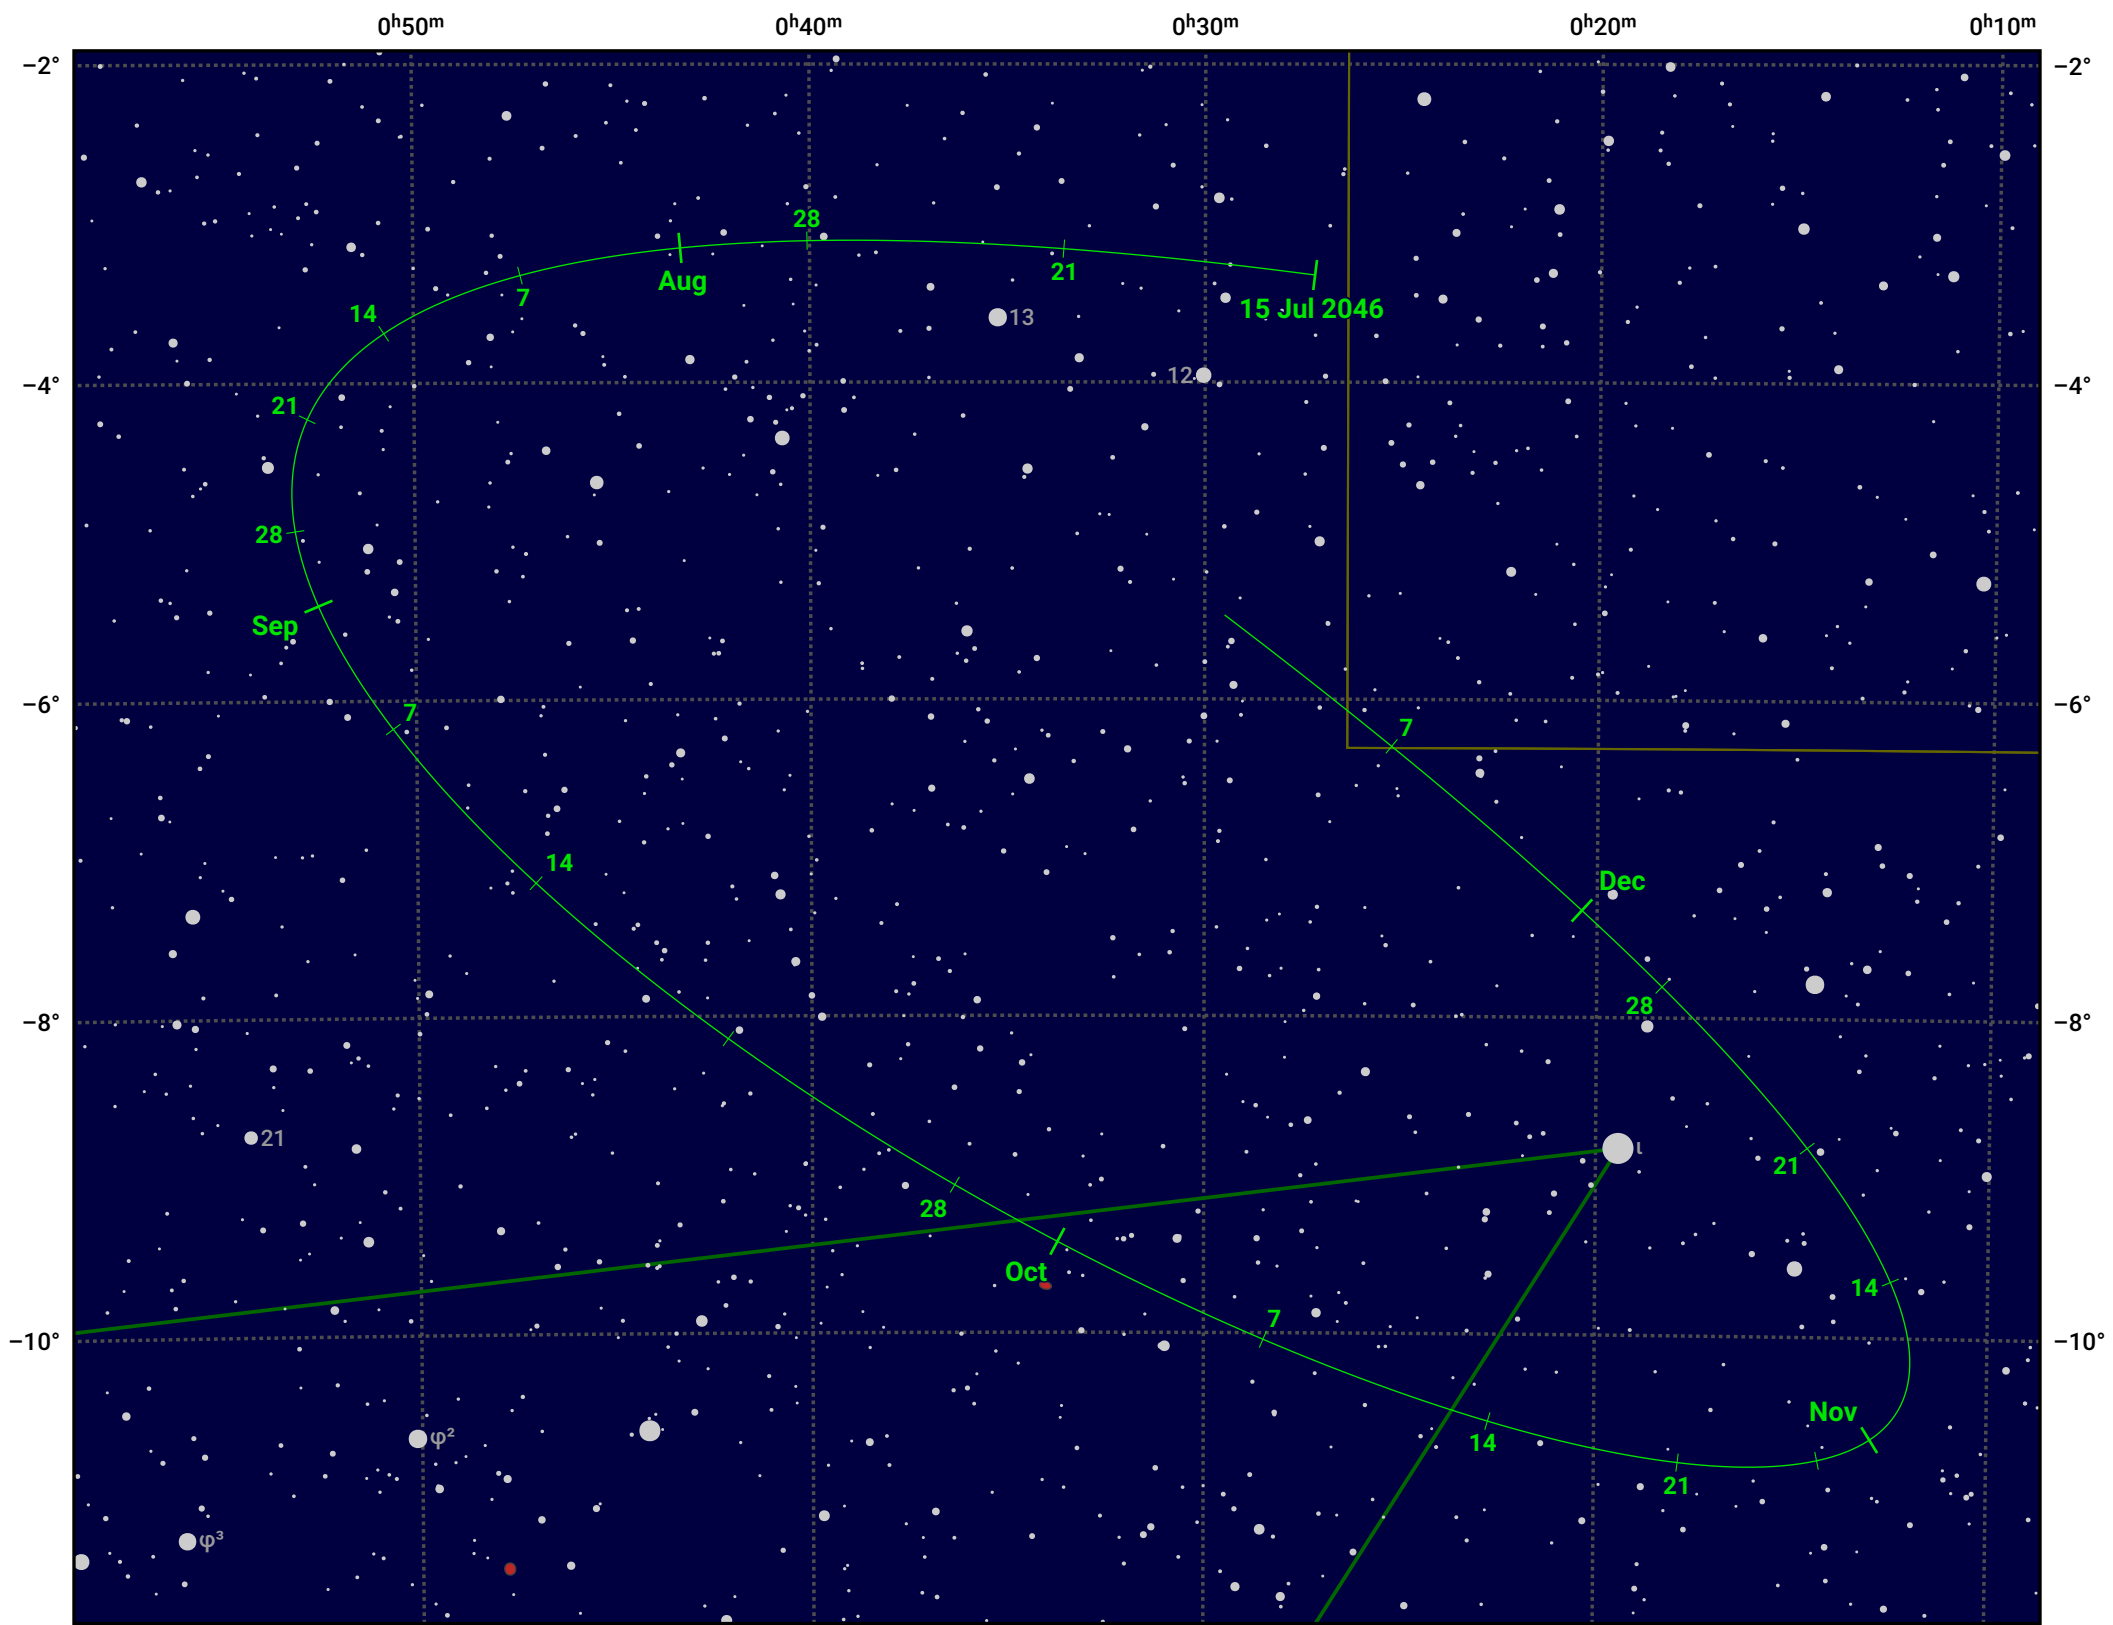

The path of Asteroid 8 Flora around opposition on 28 Sep 2046

© Dominic Ford 2011–2024. Date markers placed at midnight UTC. Downloaded from <https://in-the-sky.org>

Magnitude scale: 11.0 10.0 9.0 8.0 7.0 6.0 5.0 4.0 3.0

— Ecliptic Plane

Galaxy Bright nebula Open cluster Globular cluster

Date	Mag	Phase
2046 Aug 1	9.8	95%
2046 Aug 24	9.2	97%
2046 Sep 1	8.9	98%
2046 Oct 1	8.3	100%
2046 Nov 1	9.0	97%
2046 Dec 1	9.7	94%