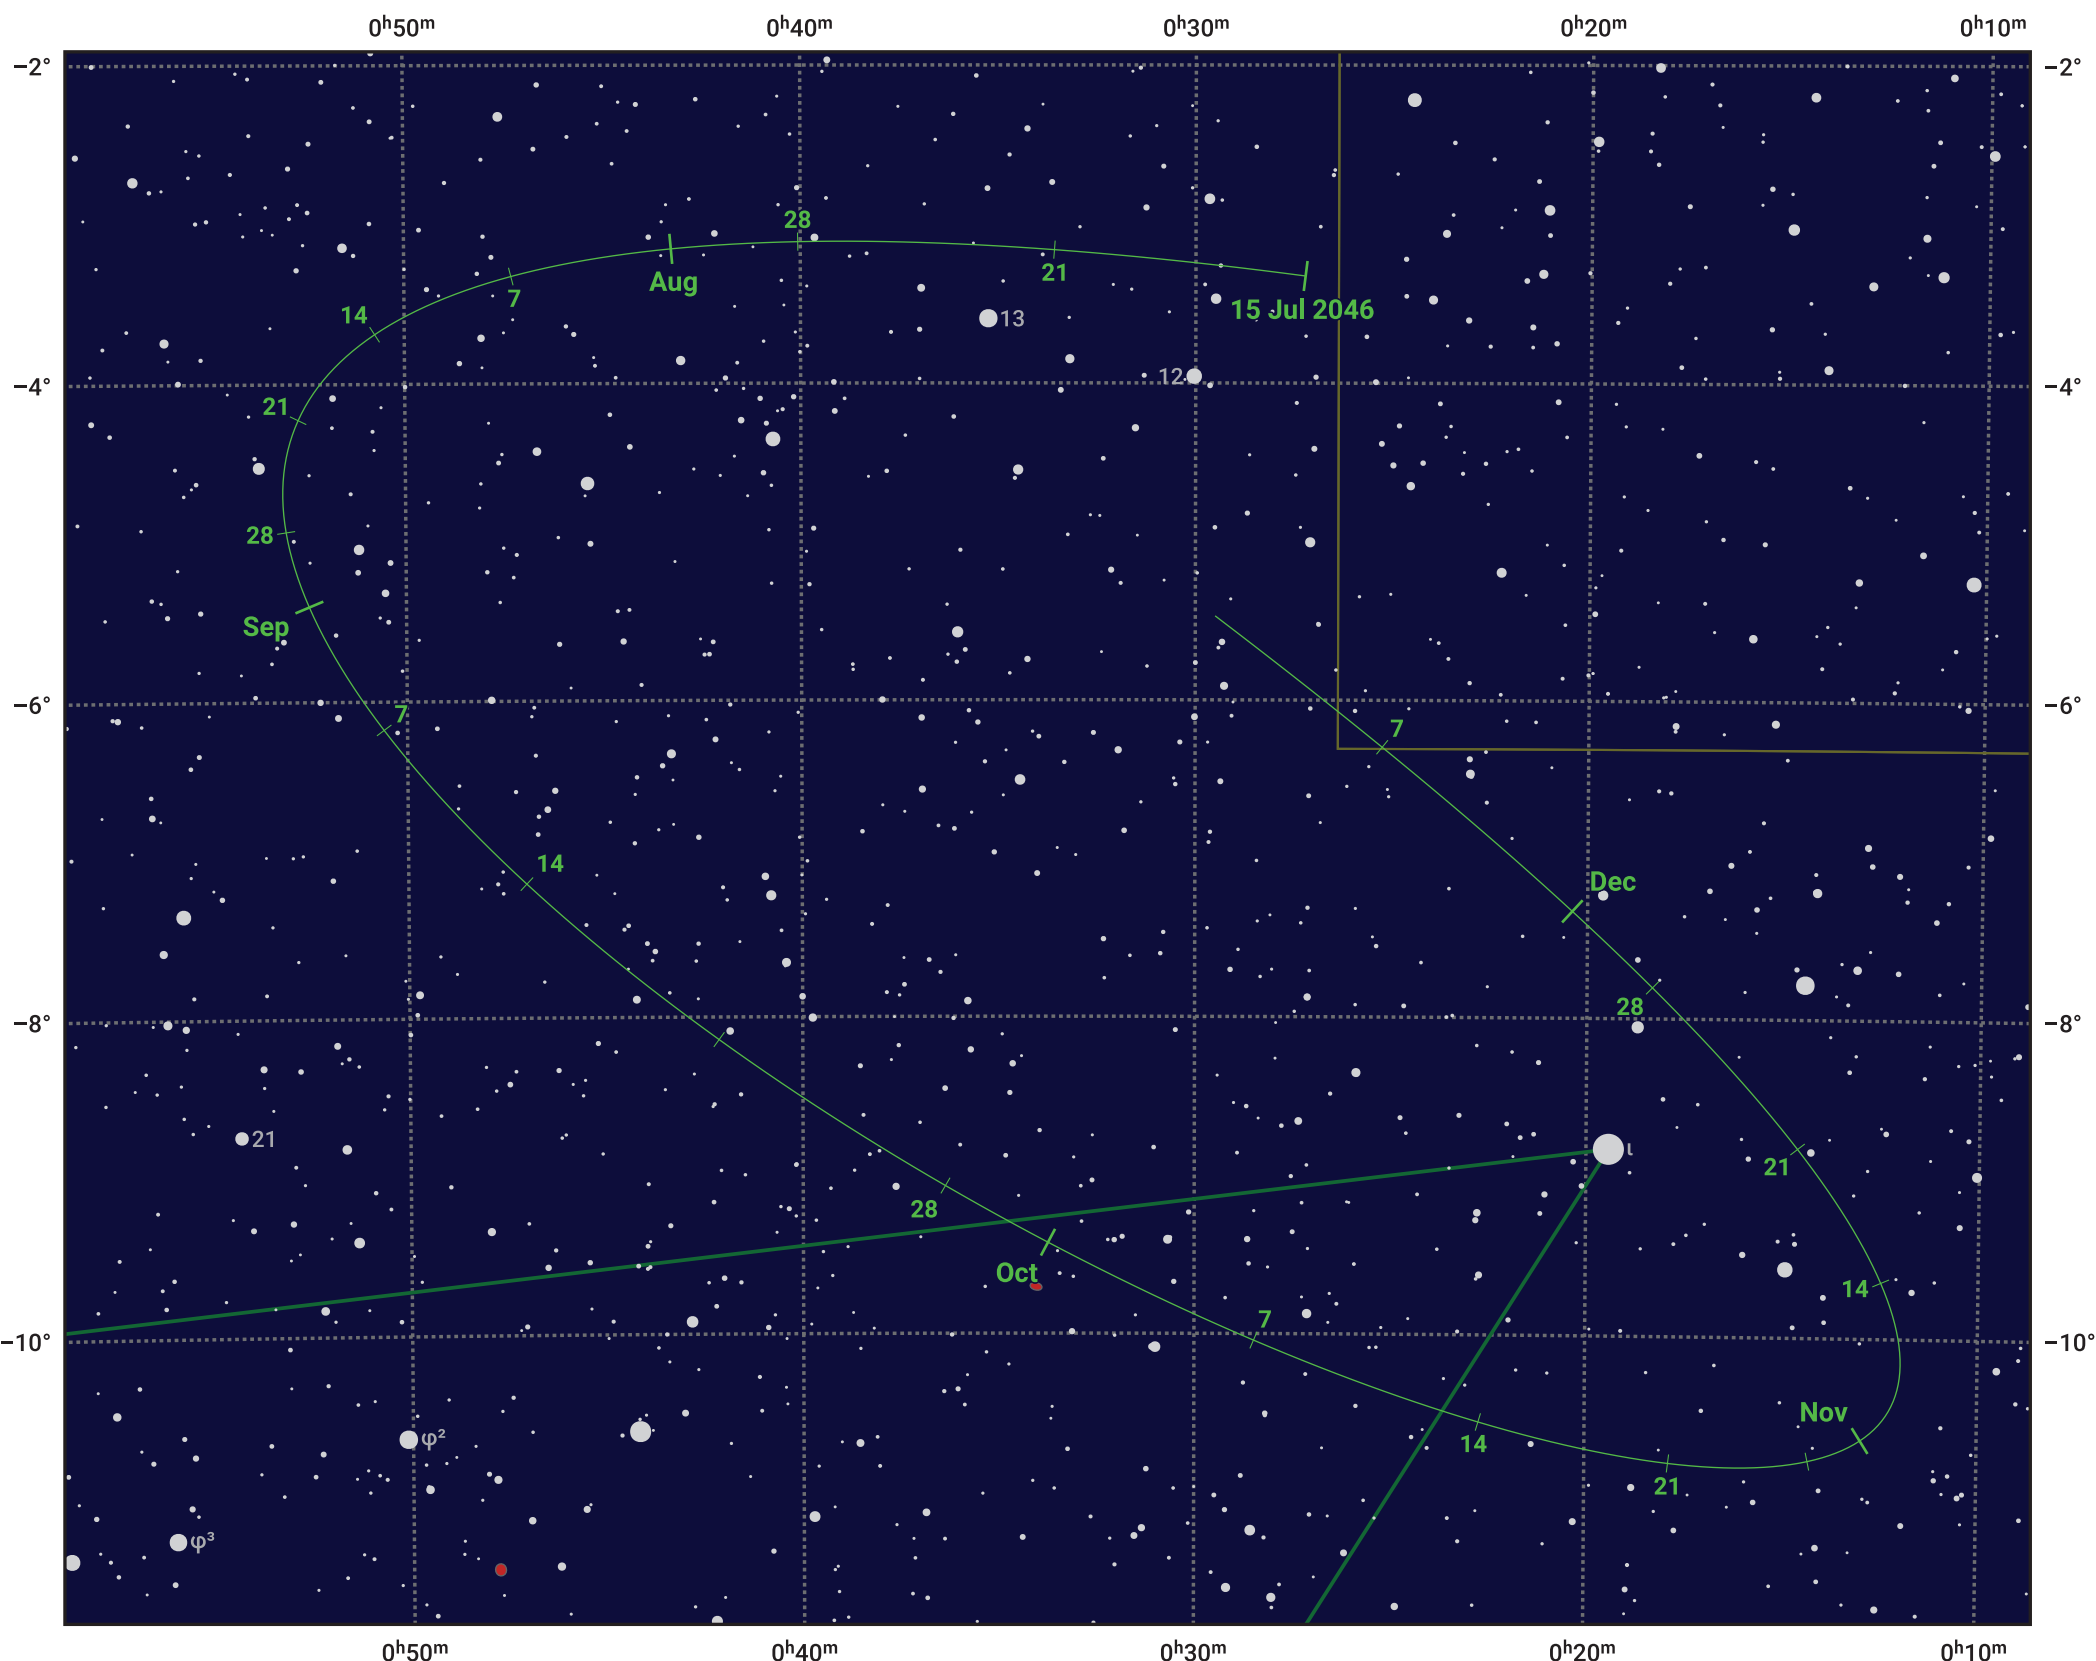

The path of Asteroid 8 Flora around opposition on 28 Sep 2046

© Dominic Ford 2011–2024. Date markers placed at midnight UTC. Downloaded from <https://in-the-sky.org>

Magnitude scale: 11.0 10.0 9.0 8.0 7.0 6.0 5.0 4.0 3.0

— Ecliptic Plane

- Galaxy
- Bright nebula
- Open cluster
- Globular cluster

Date	Mag	Phase
2046 Aug 1	9.8	95%
2046 Aug 24	9.2	97%
2046 Sep 1	8.9	98%
2046 Oct 1	8.3	100%
2046 Nov 1	9.0	97%
2046 Dec 1	9.7	94%