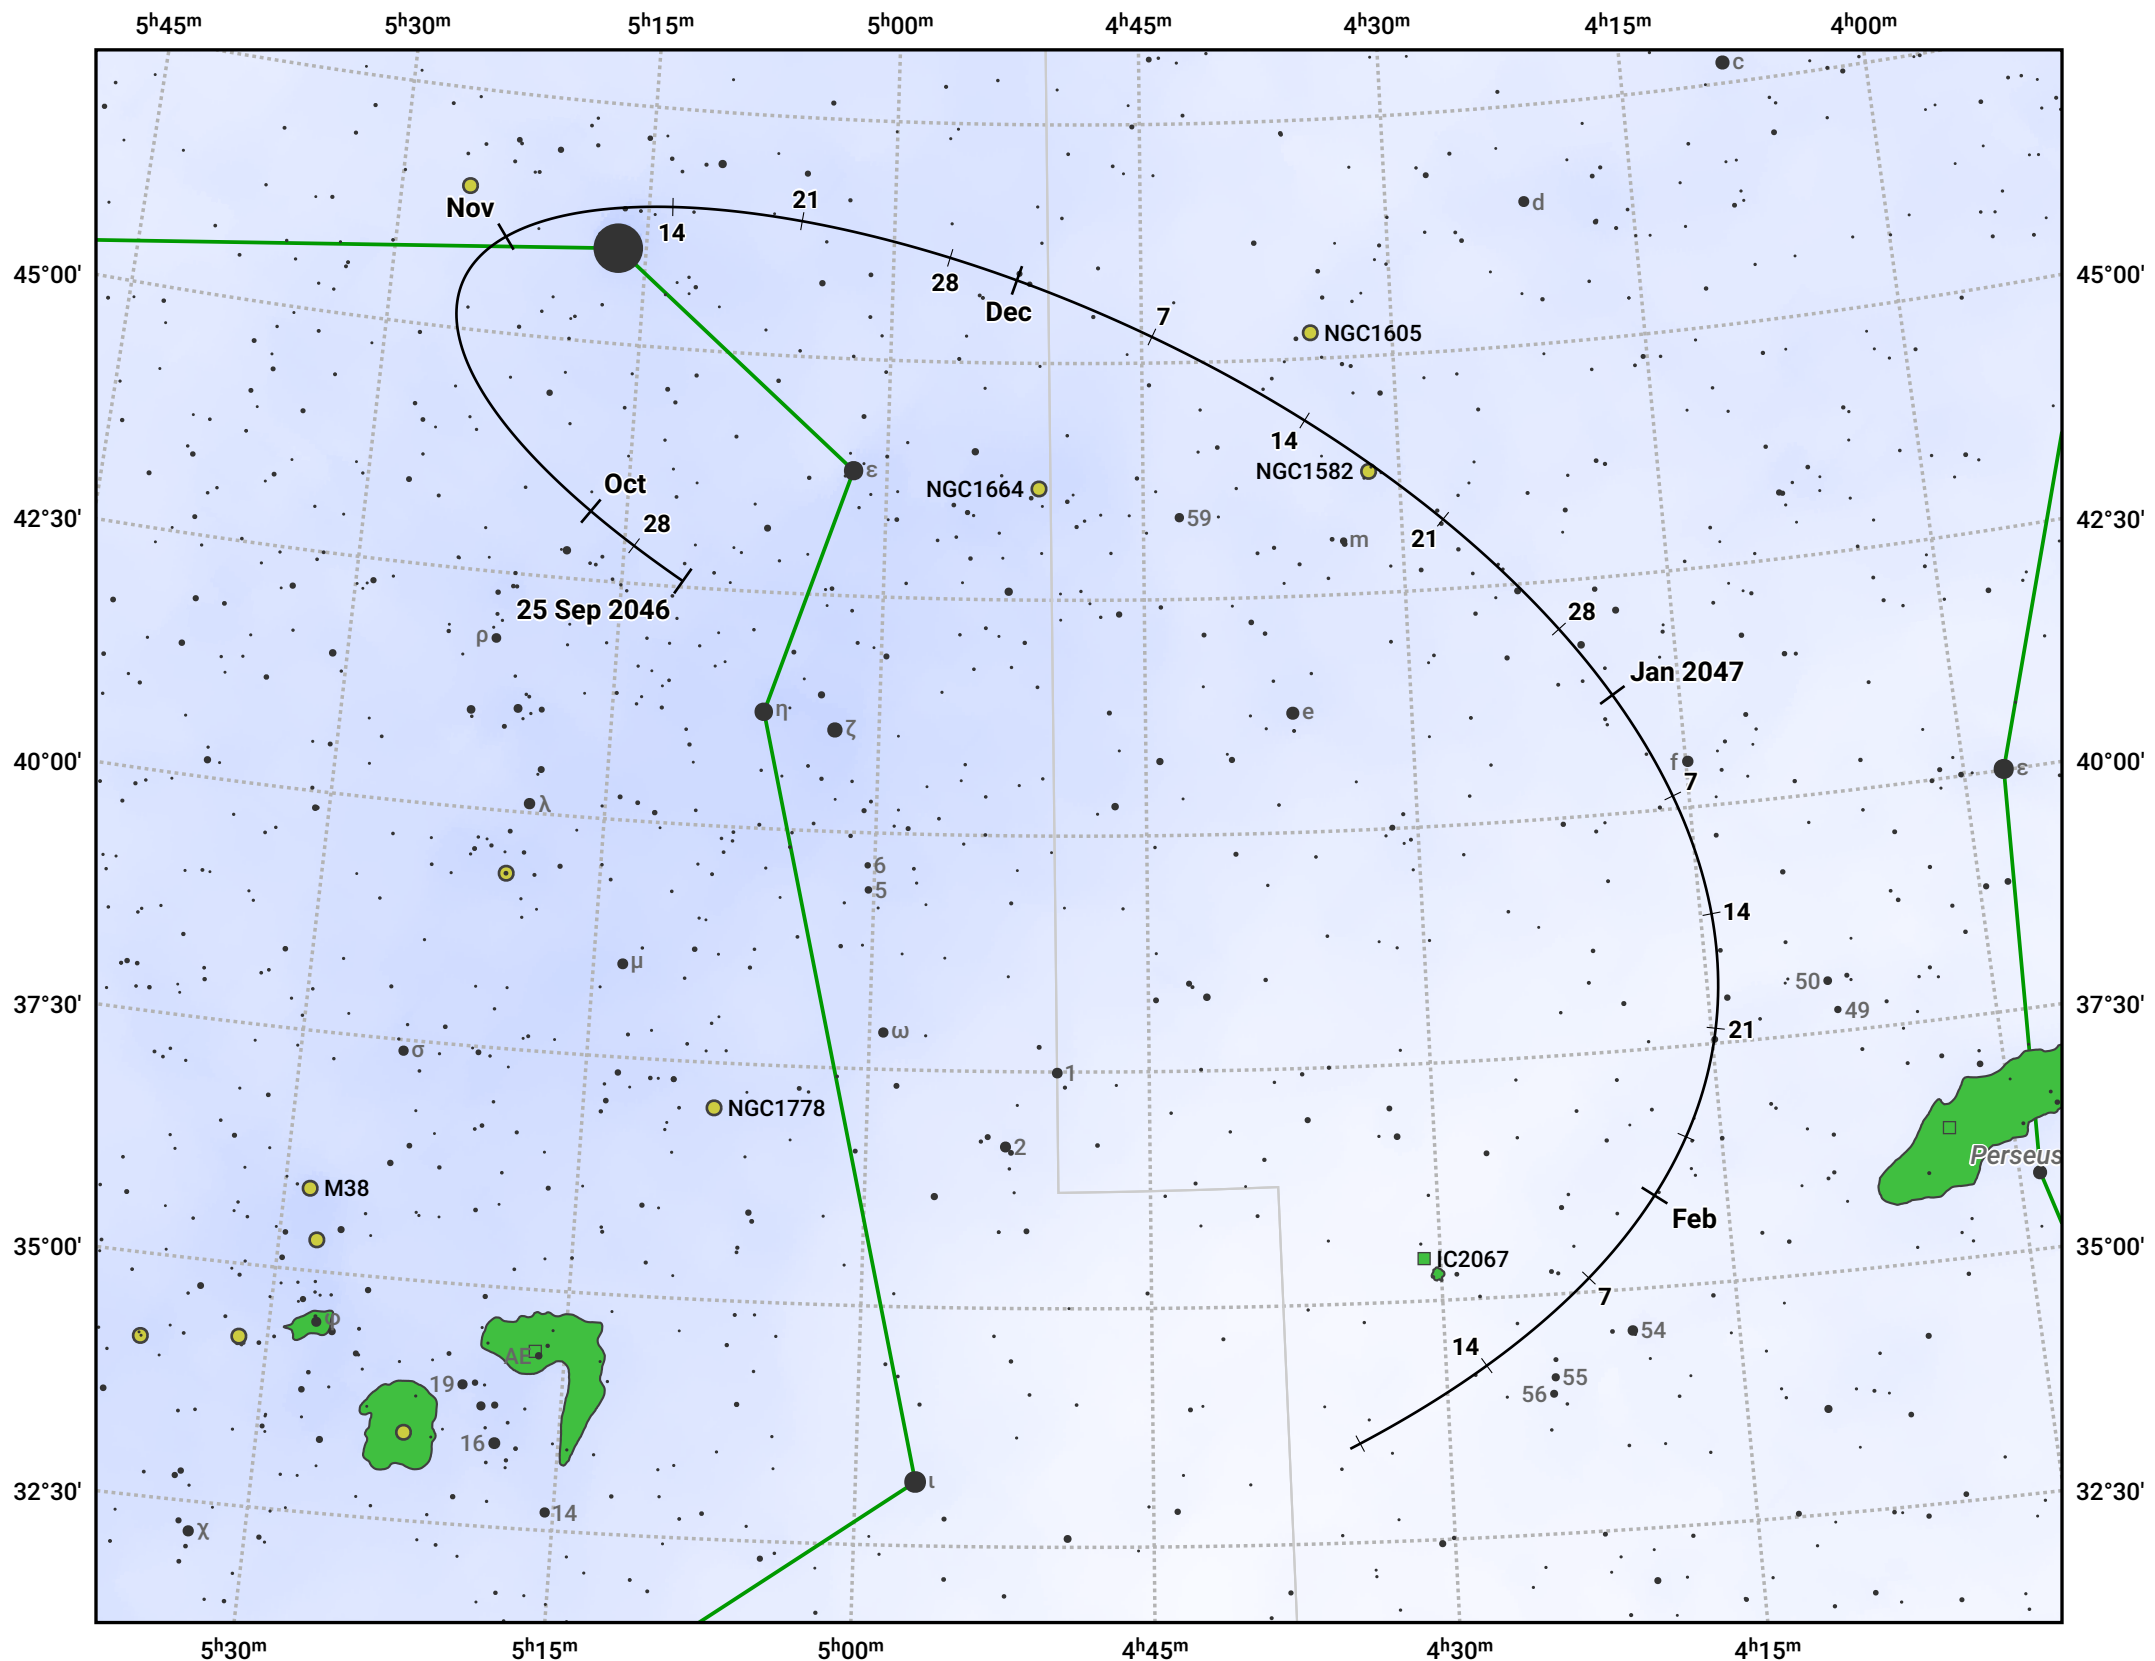

# The path of Asteroid 89 Julia around opposition on 9 Dec 2046

© Dominic Ford 2011–2024. Date markers placed at midnight UTC. Downloaded from <https://in-the-sky.org>

Magnitude scale: 9.0 8.0 7.0 6.0 5.0 4.0 3.0 2.0 1.0 0.0

— Ecliptic Plane

Galaxy    Bright nebula    Open cluster    Globular cluster

Date	Mag	Phase
2046 Oct 1	10.5	95%
2046 Nov 1	10.1	97%
2046 Dec 1	9.7	99%
2047 Jan 1	10.0	99%
2047 Feb 1	10.7	97%