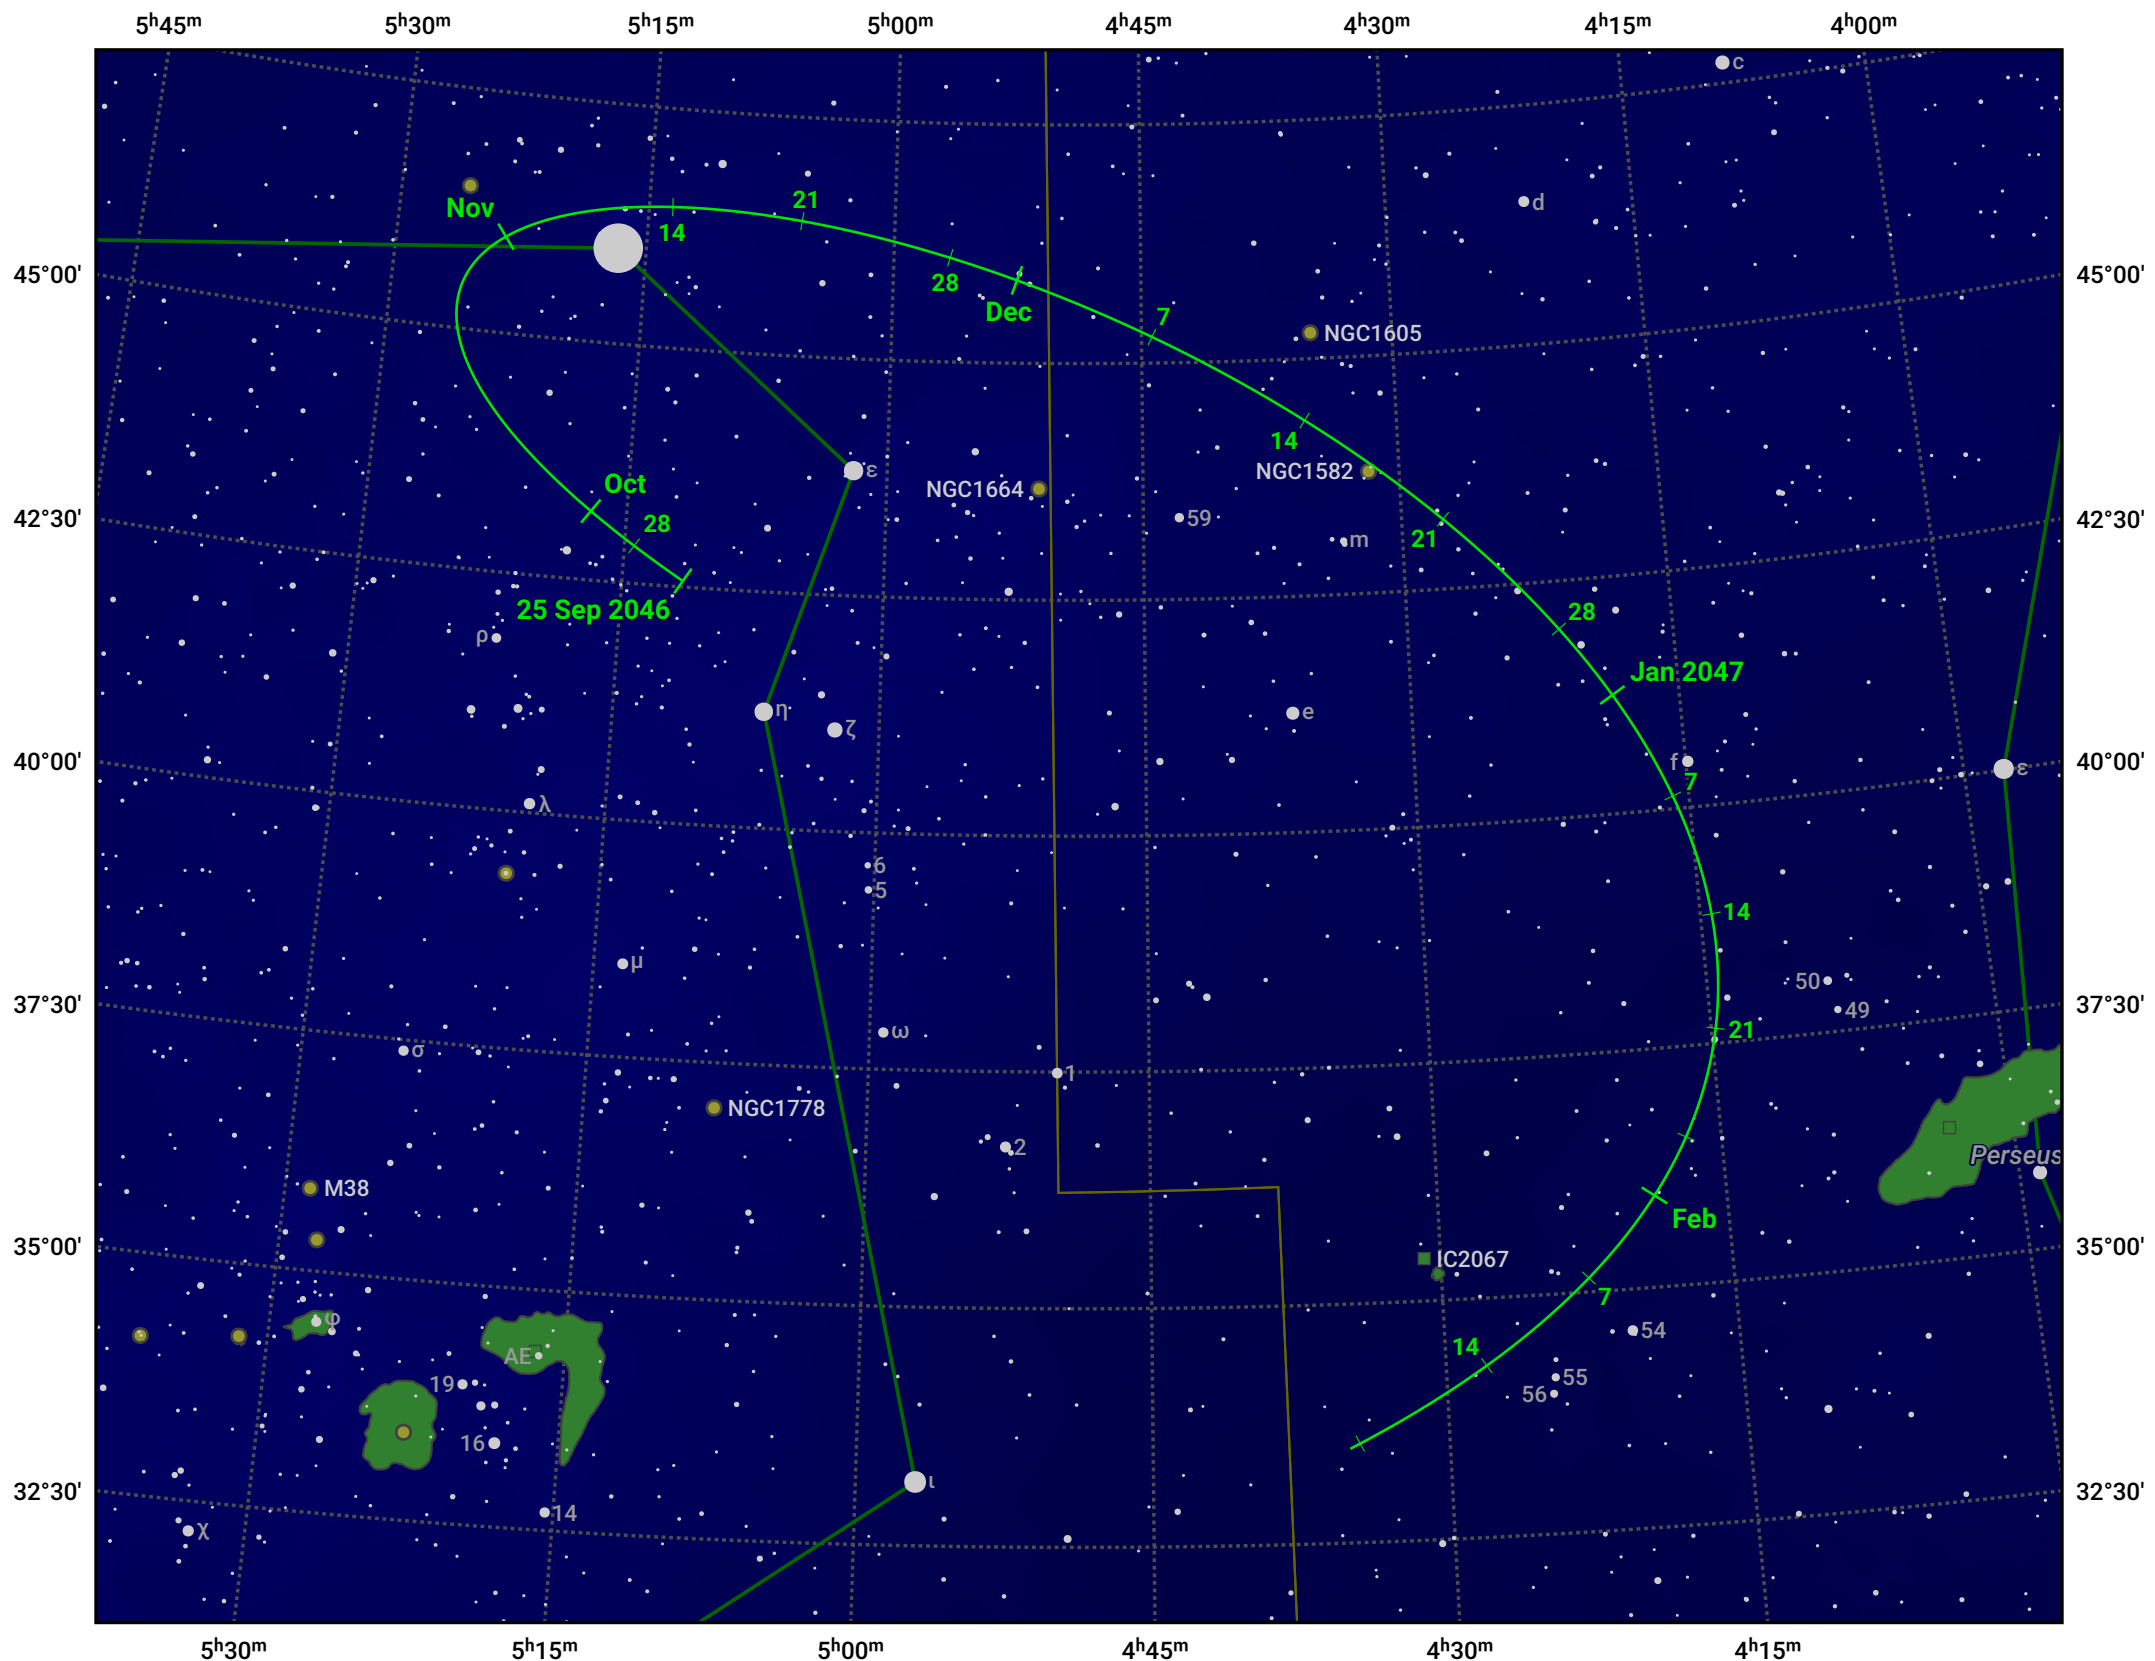

# The path of Asteroid 89 Julia around opposition on 9 Dec 2046

© Dominic Ford 2011–2024. Date markers placed at midnight UTC. Downloaded from <https://in-the-sky.org>

Magnitude scale: 9.0 8.0 7.0 6.0 5.0 4.0 3.0 2.0 1.0 0.0

— Ecliptic Plane

Galaxy Bright nebula Open cluster Globular cluster

Date	Mag	Phase
2046 Oct 1	10.5	95%
2046 Nov 1	10.1	97%
2046 Dec 1	9.7	99%
2047 Jan 1	10.0	99%
2047 Feb 1	10.7	97%