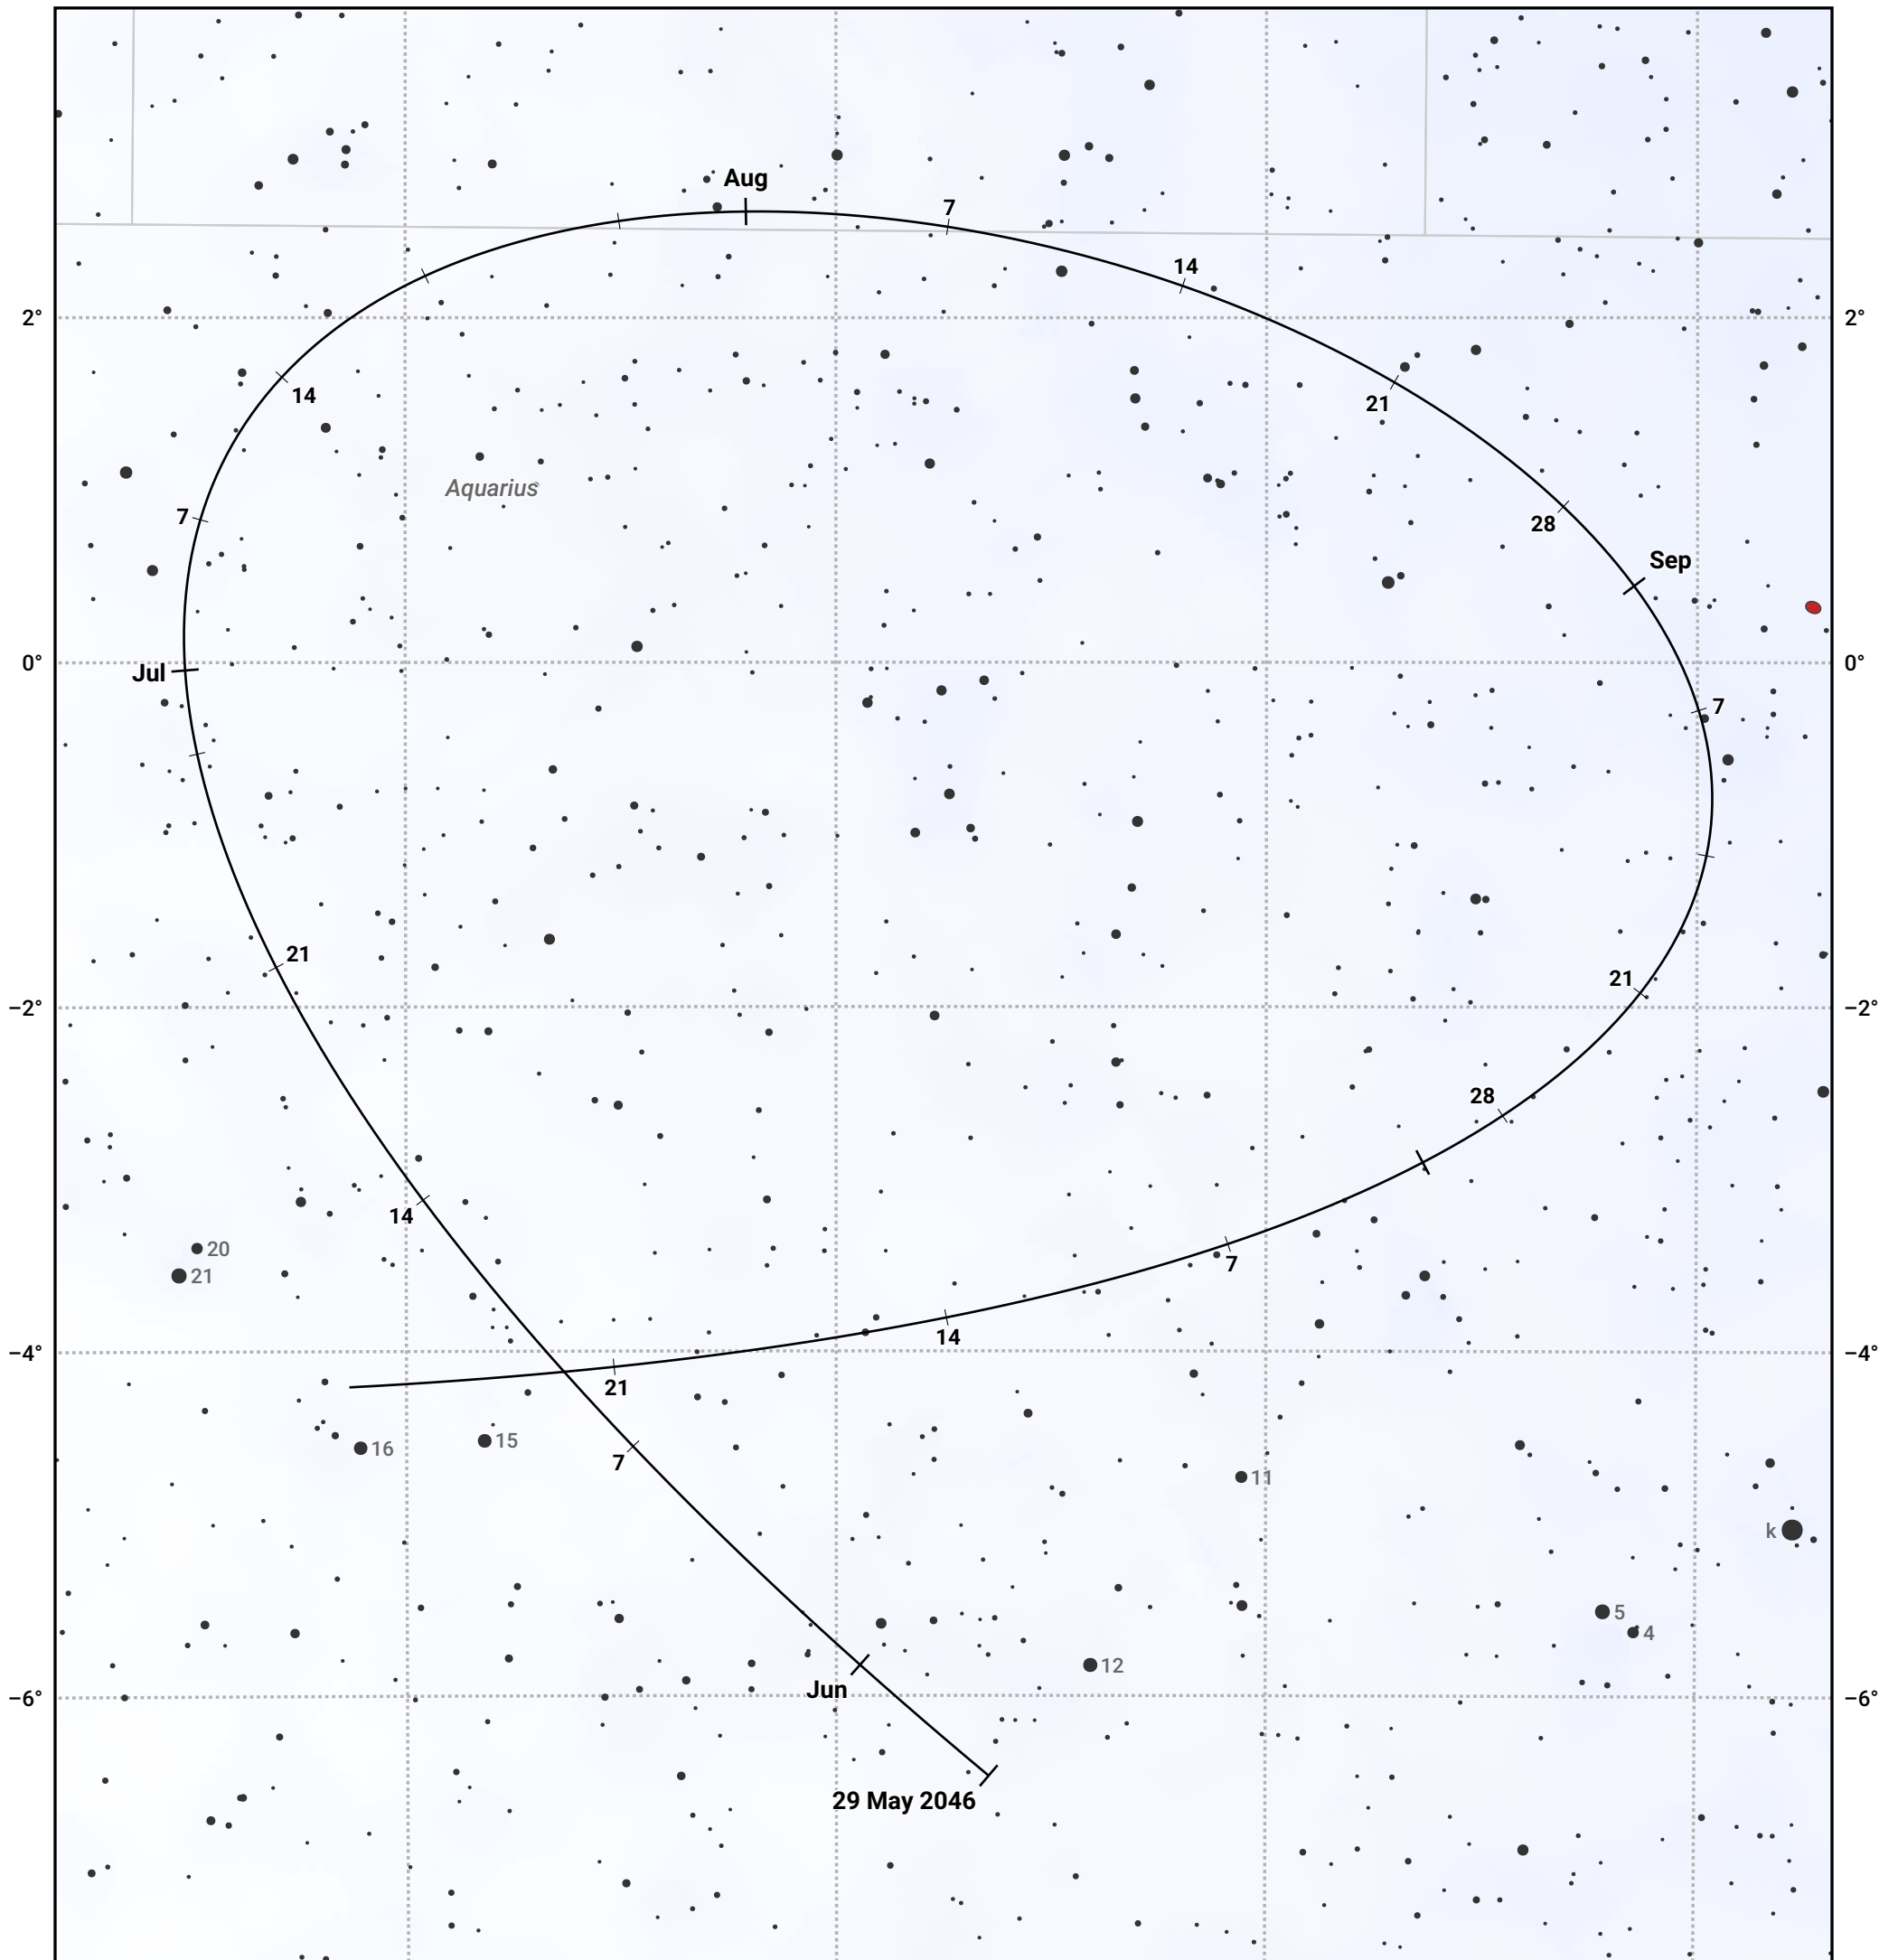

# The path of Asteroid 12 Victoria around opposition on 12 Aug 2046

21<sup>h</sup>20<sup>m</sup>

21<sup>h</sup>10<sup>m</sup>

21<sup>h</sup>00<sup>m</sup>

20<sup>h</sup>50<sup>m</sup>

© Dominic Ford 2011–2024. Date markers placed at midnight UTC. Downloaded from <https://in-the-sky.org>

Magnitude scale: ● 10.0 ● 9.0 ● 8.0 ● 7.0 ● 6.0 ● 5.0 ● 4.0

— Ecliptic Plane

● Galaxy    ■ Bright nebula    ● Open cluster    ● Globular cluster

Date	Mag	Phase
2046 Jun 1	10.3	93%
2046 Jul 1	9.6	96%
2046 Jul 12	9.4	97%
2046 Aug 1	9.0	99%
2046 Sep 1	9.2	98%
2046 Oct 1	10.1	95%
2046 Oct 14	10.4	94%