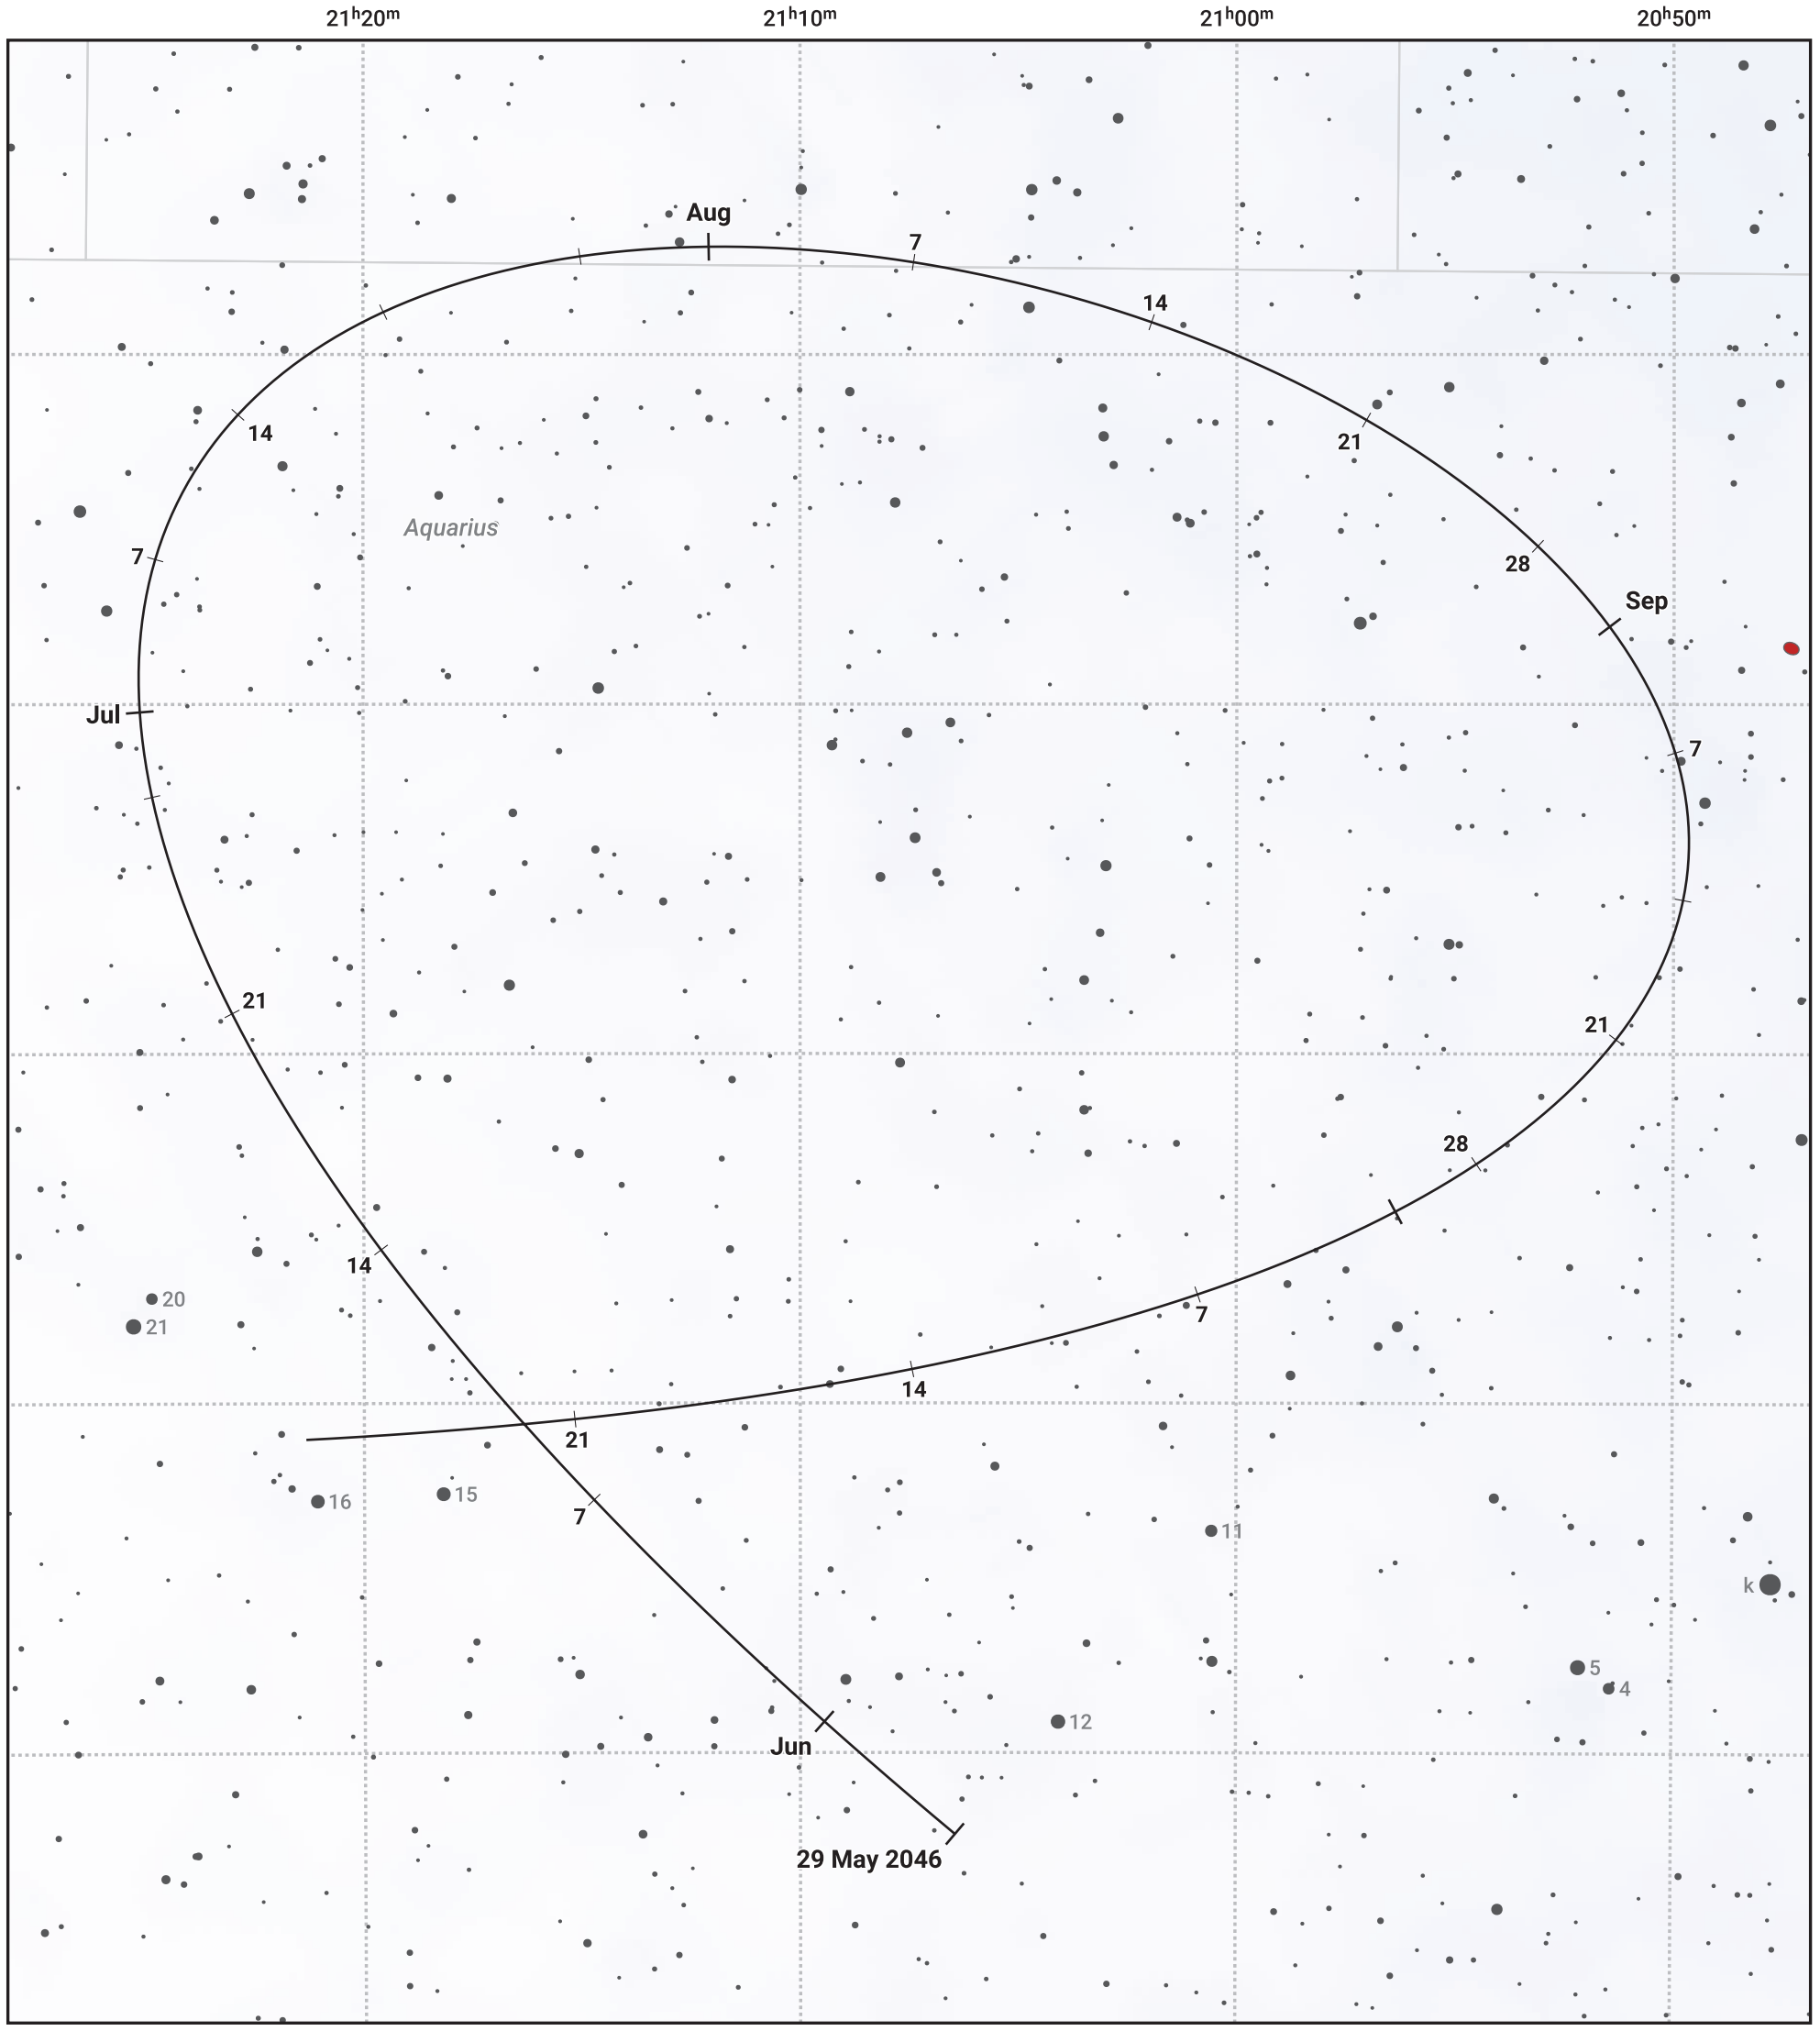

The path of Asteroid 12 Victoria around opposition on 12 Aug 2046

© Dominic Ford 2011–2024. Date markers placed at midnight UTC. Downloaded from <https://in-the-sky.org>

Magnitude scale: 10.0 9.0 8.0 7.0 6.0 5.0 4.0

Ecliptic Plane

Galaxy
 Bright nebula
 Open cluster
 Globular cluster

Date	Mag	Phase
2046 Jun 1	10.3	93%
2046 Jul 1	9.6	96%
2046 Jul 12	9.4	97%
2046 Aug 1	9.0	99%
2046 Sep 1	9.2	98%
2046 Oct 1	10.1	95%
2046 Oct 14	10.4	94%