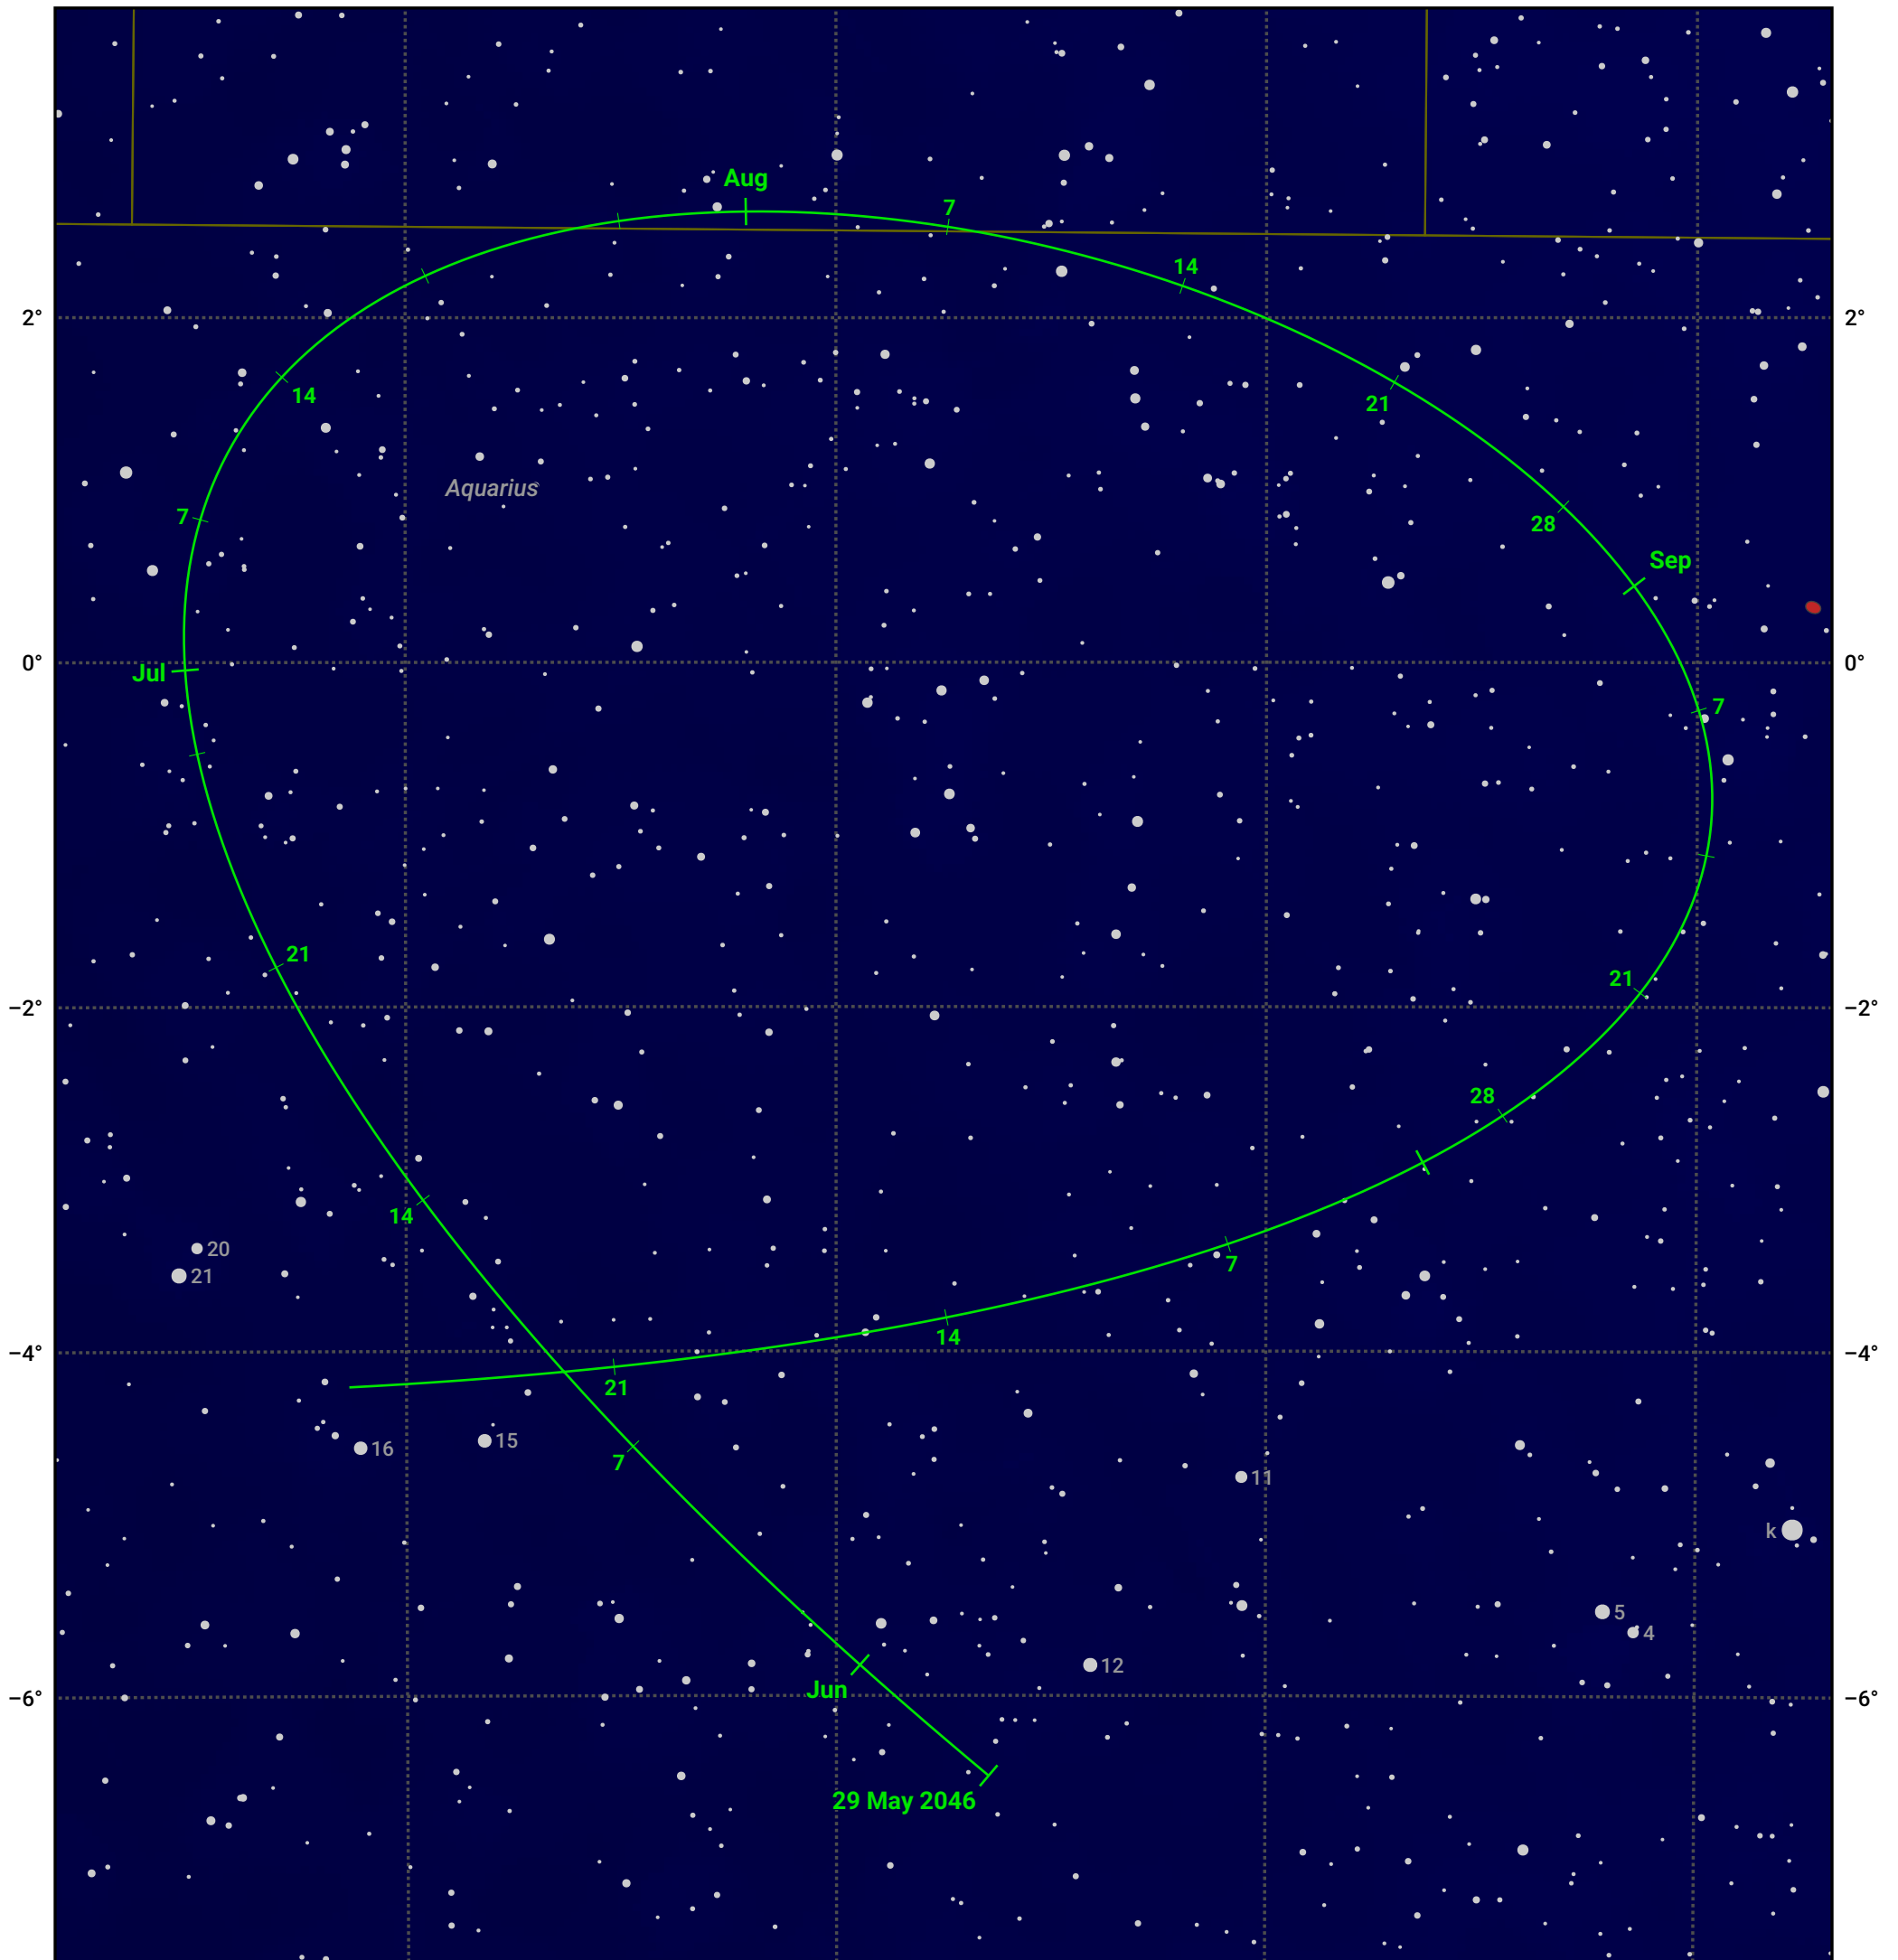

# The path of Asteroid 12 Victoria around opposition on 12 Aug 2046

21<sup>h</sup>20<sup>m</sup>

21<sup>h</sup>10<sup>m</sup>

21<sup>h</sup>00<sup>m</sup>

20<sup>h</sup>50<sup>m</sup>

© Dominic Ford 2011–2024. Date markers placed at midnight UTC. Downloaded from <https://in-the-sky.org>

Magnitude scale: ● 10.0 ● 9.0 ● 8.0 ● 7.0 ● 6.0 ● 5.0 ● 4.0

— Ecliptic Plane

● Galaxy ■ Bright nebula ● Open cluster ● Globular cluster

Date	Mag	Phase
2046 Jun 1	10.3	93%
2046 Jul 1	9.6	96%
2046 Jul 12	9.4	97%
2046 Aug 1	9.0	99%
2046 Sep 1	9.2	98%
2046 Oct 1	10.1	95%
2046 Oct 14	10.4	94%