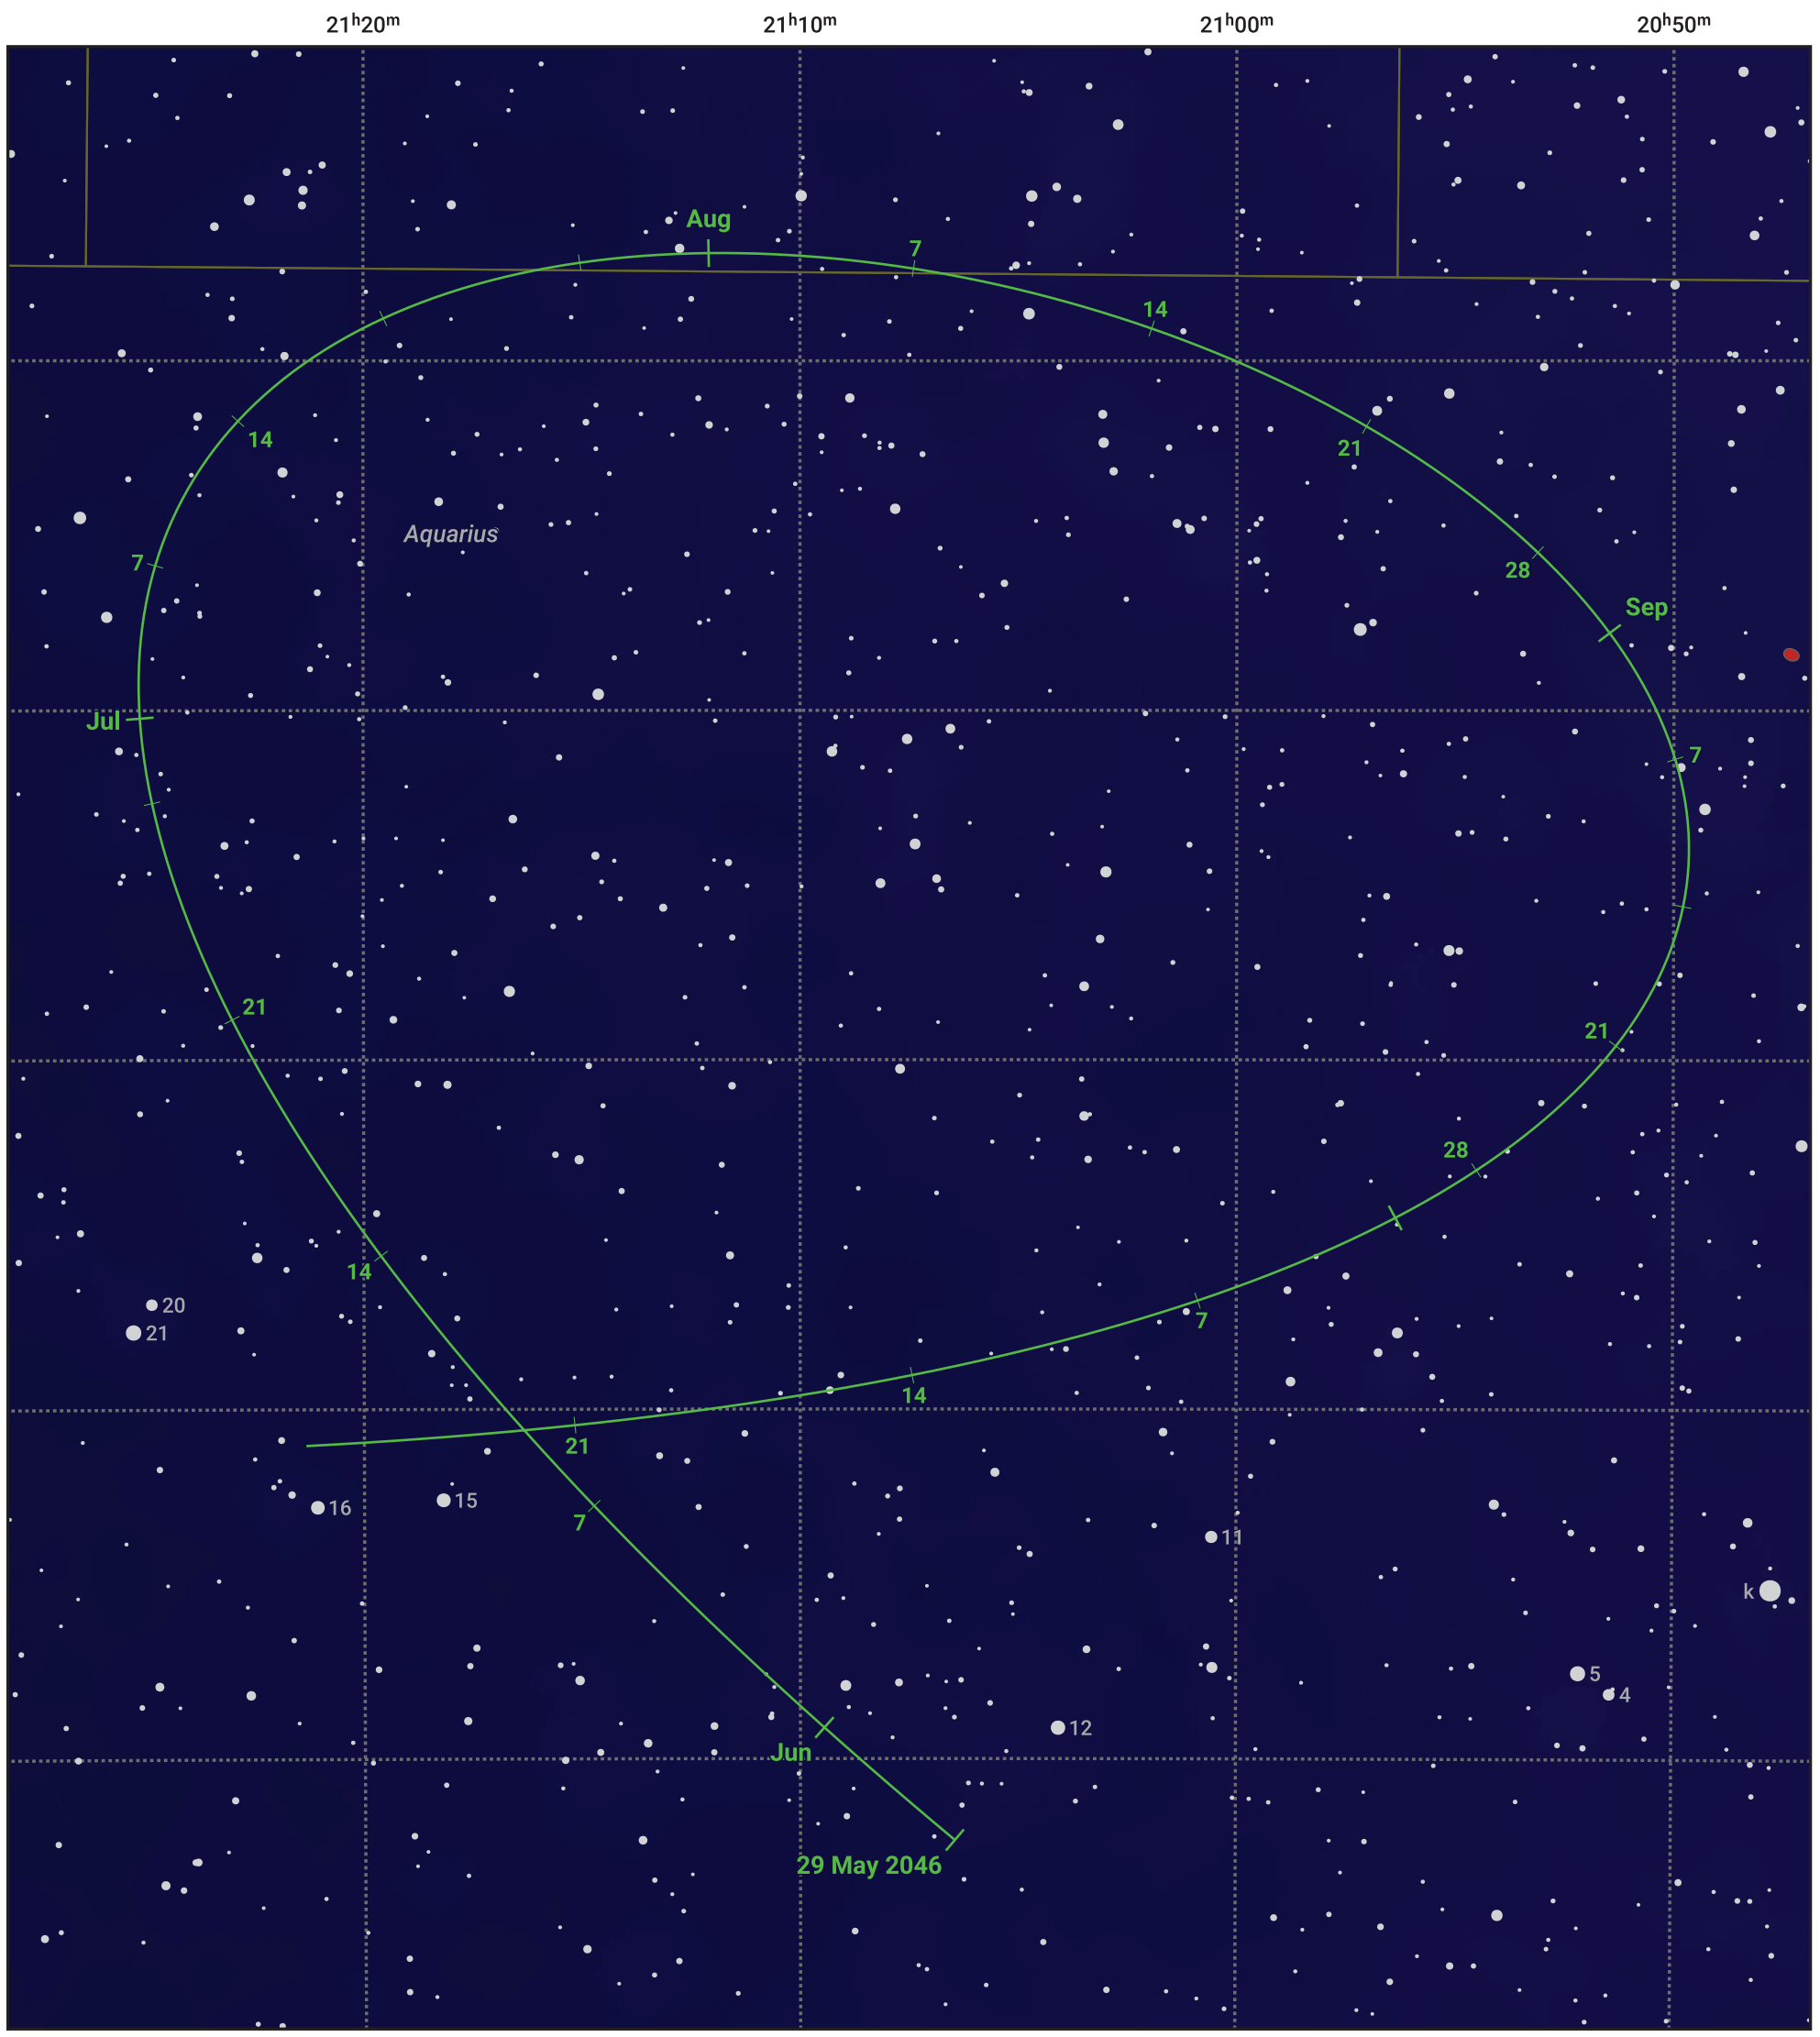

The path of Asteroid 12 Victoria around opposition on 12 Aug 2046

© Dominic Ford 2011–2024. Date markers placed at midnight UTC. Downloaded from <https://in-the-sky.org>

Magnitude scale: 10.0 9.0 8.0 7.0 6.0 5.0 4.0

Ecliptic Plane

Galaxy Bright nebula Open cluster Globular cluster

| Date | Mag | Phase |
|-------------|------|-------|
| 2046 Jun 1 | 10.3 | 93% |
| 2046 Jul 1 | 9.6 | 96% |
| 2046 Jul 12 | 9.4 | 97% |
| 2046 Aug 1 | 9.0 | 99% |
| 2046 Sep 1 | 9.2 | 98% |
| 2046 Oct 1 | 10.1 | 95% |
| 2046 Oct 14 | 10.4 | 94% |