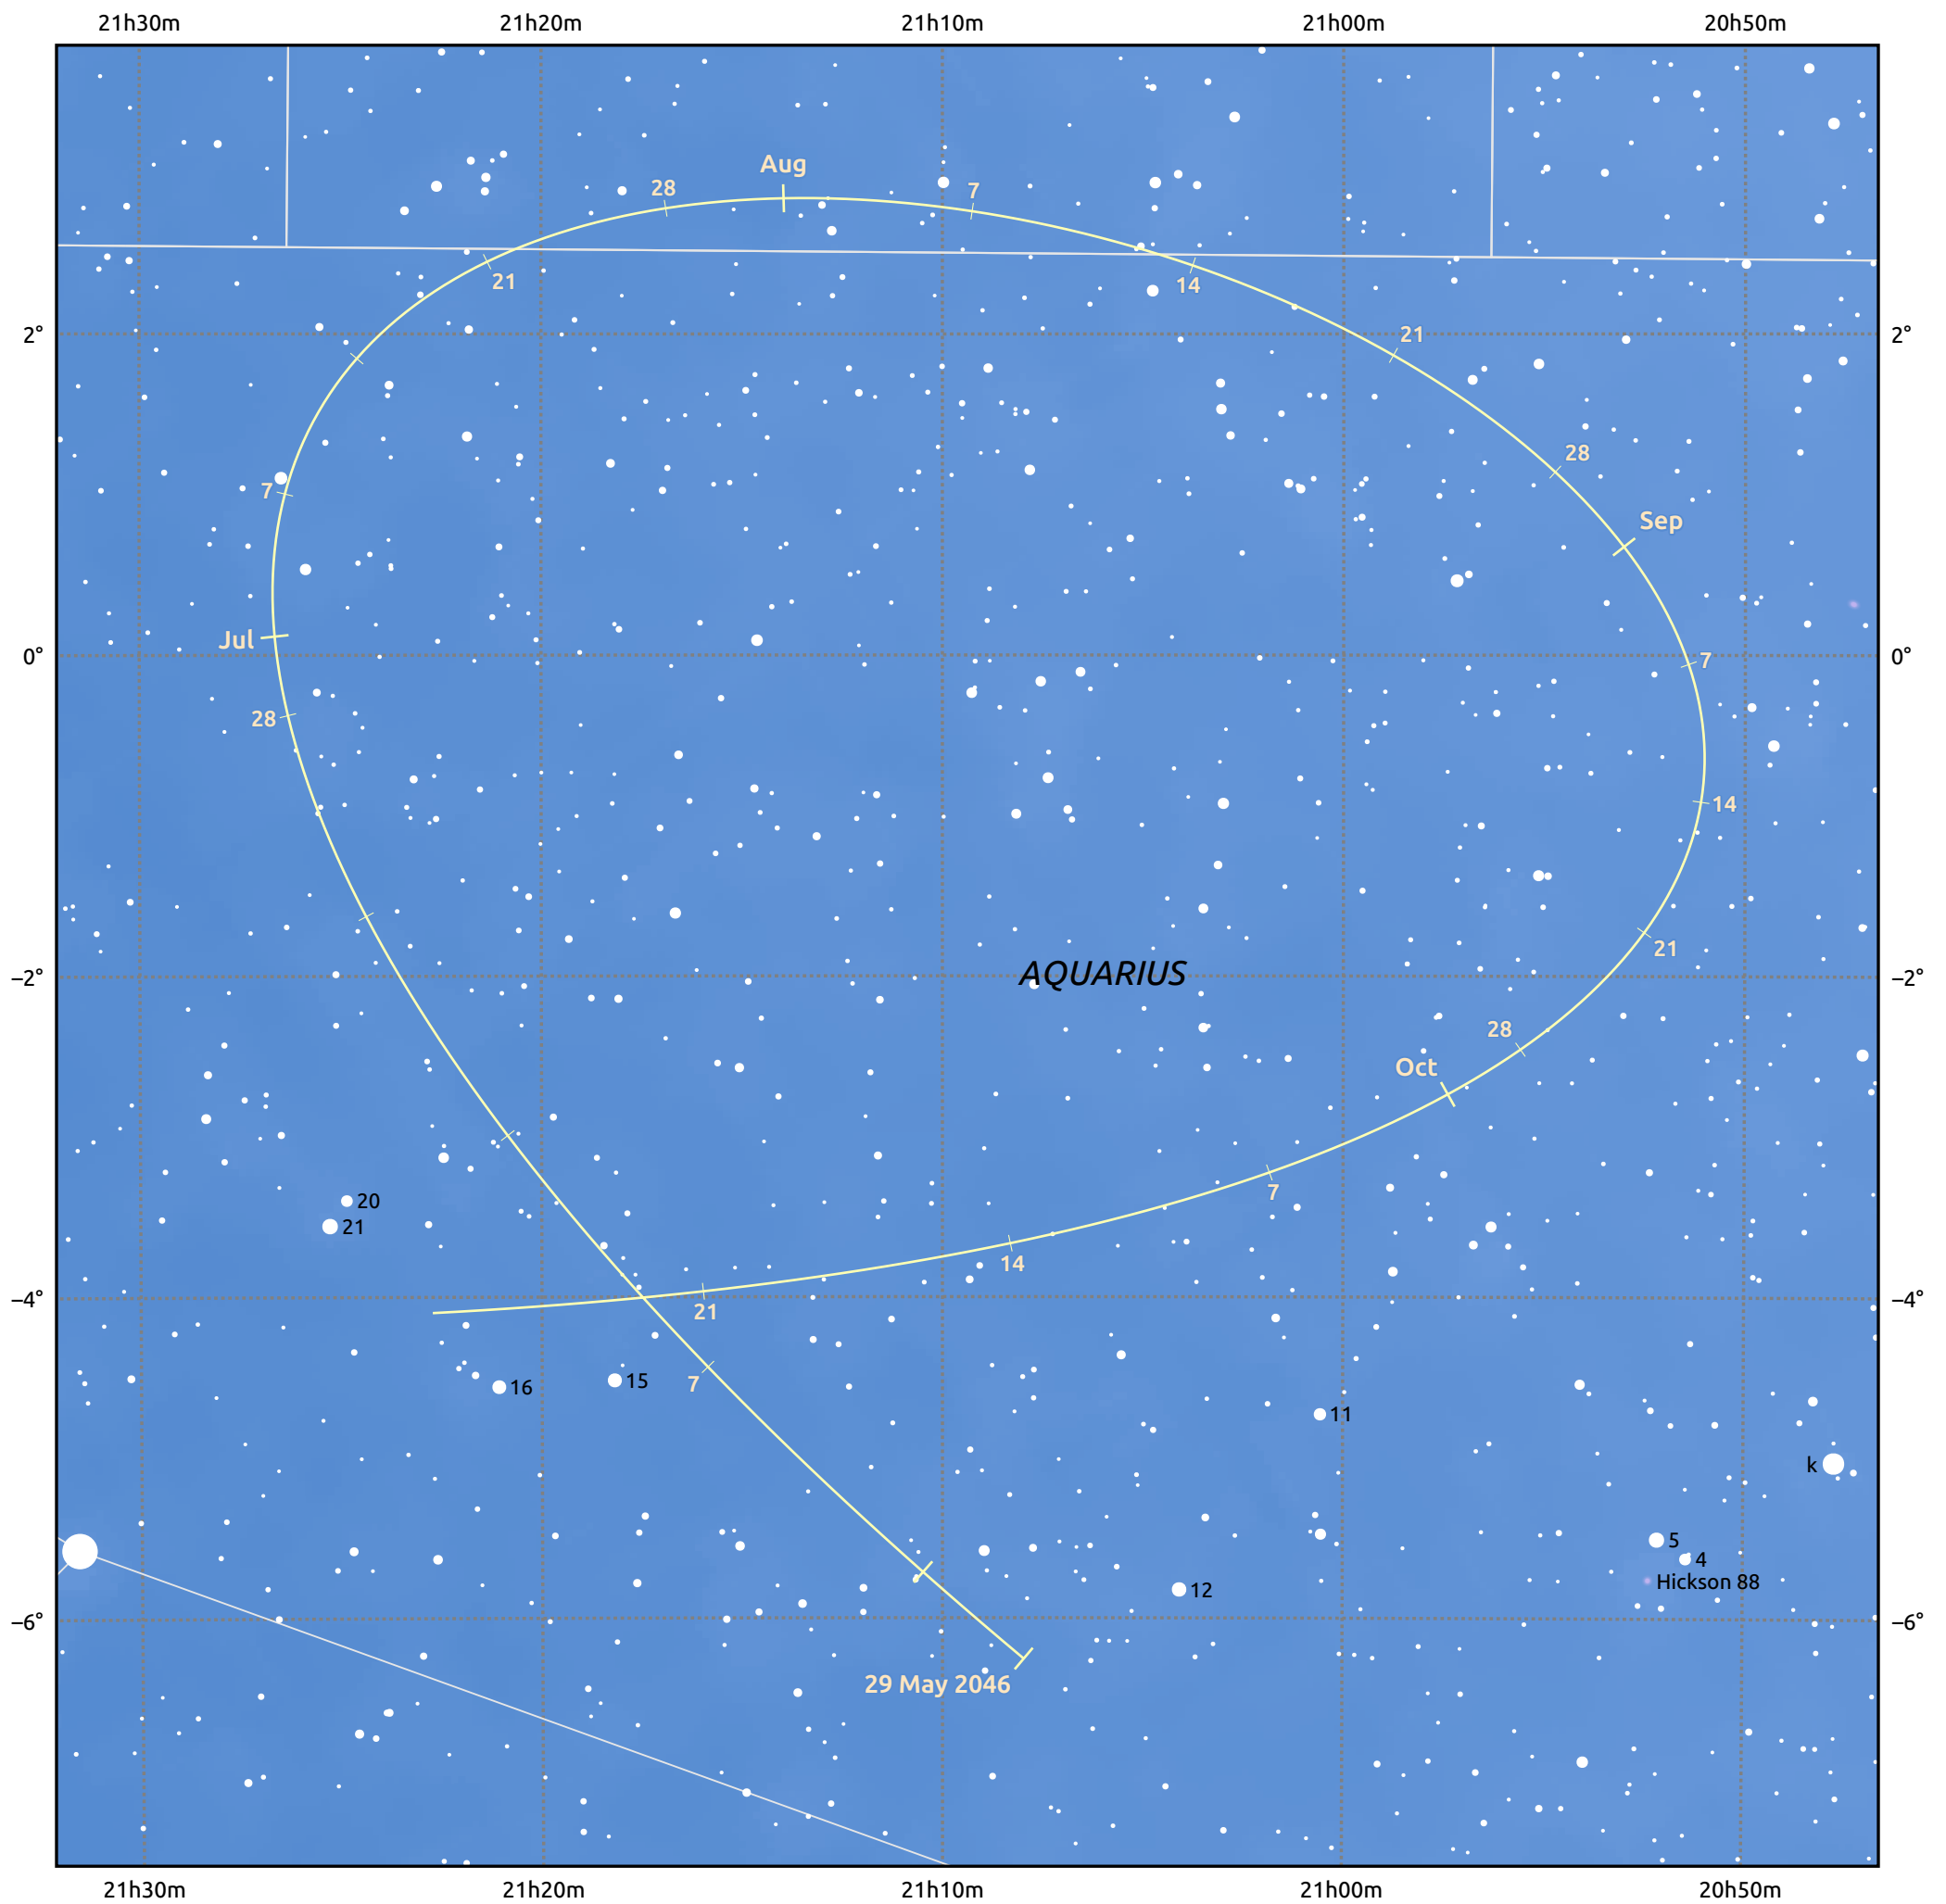

# The path of Asteroid 12 Victoria around opposition on 12 Aug 2046

© Dominic Ford 2011–2025. Date markers placed at midnight UTC. Downloaded from <https://in-the-sky.org>

Magnitude scale:  10.0  9.0  8.0  7.0  6.0  5.0  4.0  3.0  2.0

Ecliptic Plane

Galaxy  Bright nebula  Open cluster  Globular cluster  Planetary nebula

Date	Mag	Phase
2046 Jun 1	10.3	93%
2046 Jul 1	9.7	96%
2046 Jul 12	9.4	97%
2046 Aug 1	9.0	99%
2046 Sep 1	9.2	98%
2046 Oct 1	10.0	95%
2046 Oct 15	10.4	94%