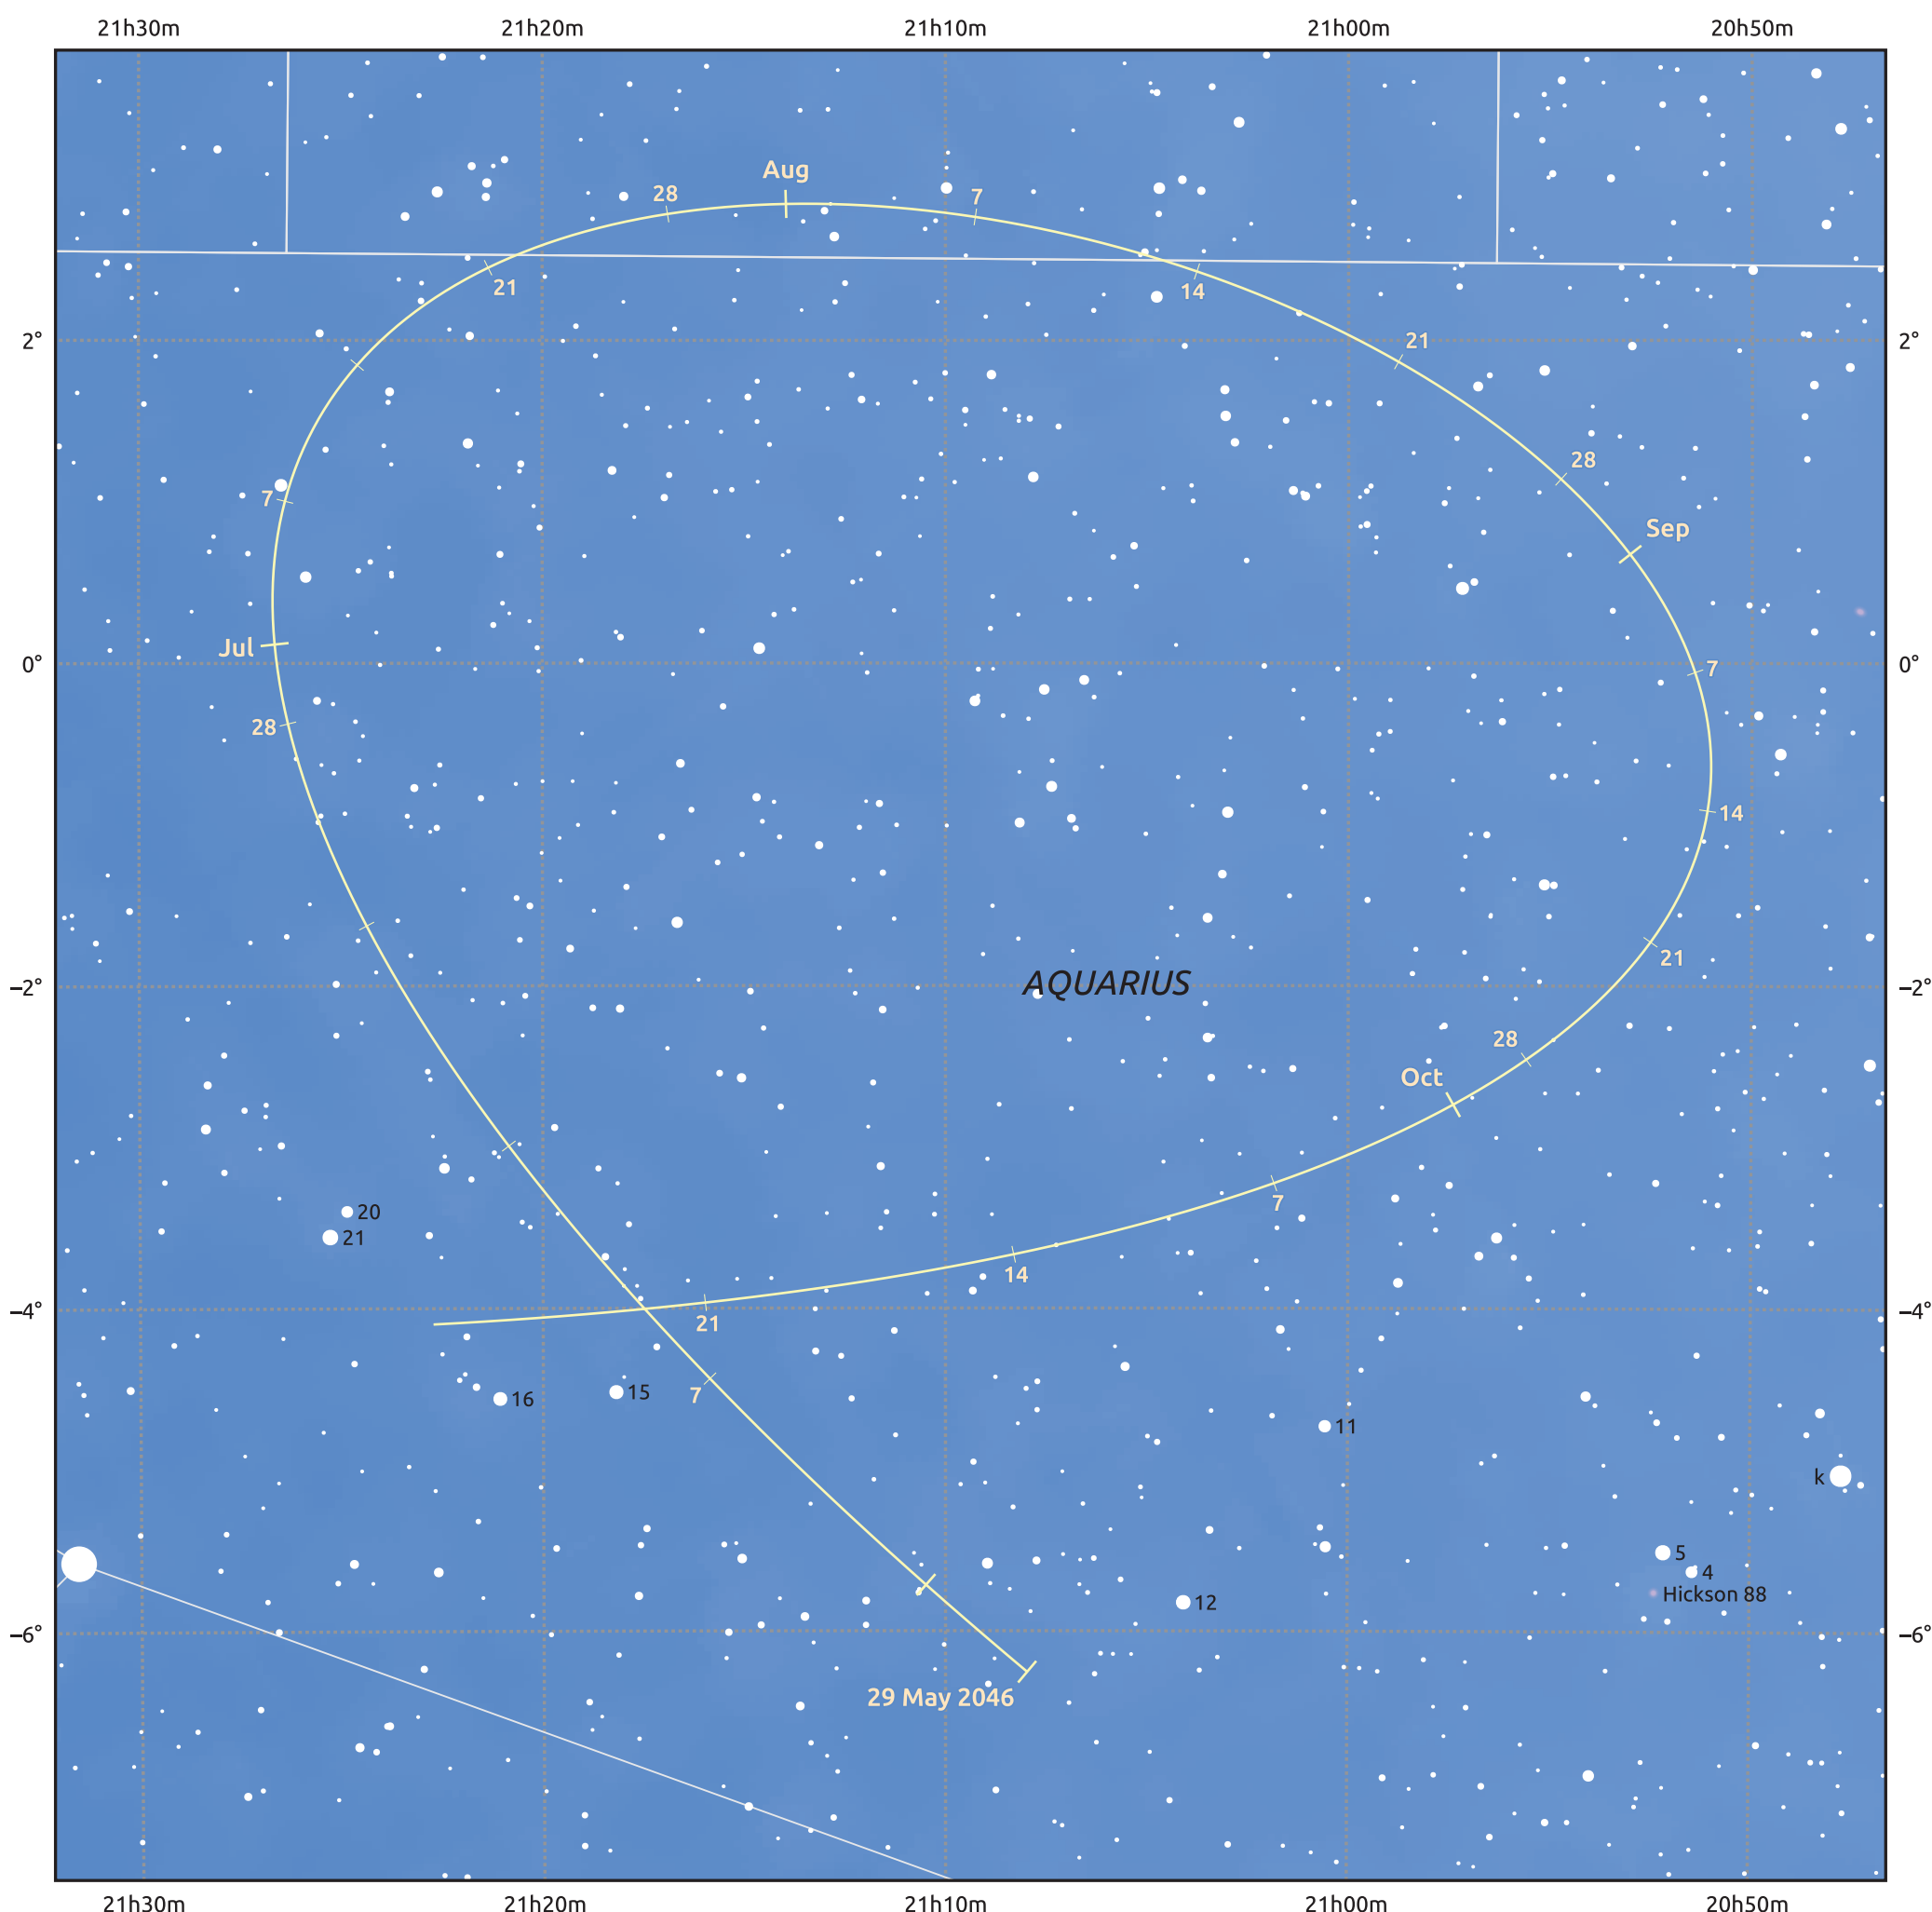

The path of Asteroid 12 Victoria around opposition on 12 Aug 2046

© Dominic Ford 2011–2025. Date markers placed at midnight UTC. Downloaded from <https://in-the-sky.org>

Magnitude scale: ● 10.0 ● 9.0 ● 8.0 ● 7.0 ● 6.0 ● 5.0 ● 4.0 ● 3.0 ● 2.0

— Ecliptic Plane

Galaxy Bright nebula Open cluster Globular cluster Planetary nebula

Date	Mag	Phase
2046 Jun 1	10.3	93%
2046 Jul 1	9.7	96%
2046 Jul 12	9.4	97%
2046 Aug 1	9.0	99%
2046 Sep 1	9.2	98%
2046 Oct 1	10.0	95%
2046 Oct 15	10.4	94%