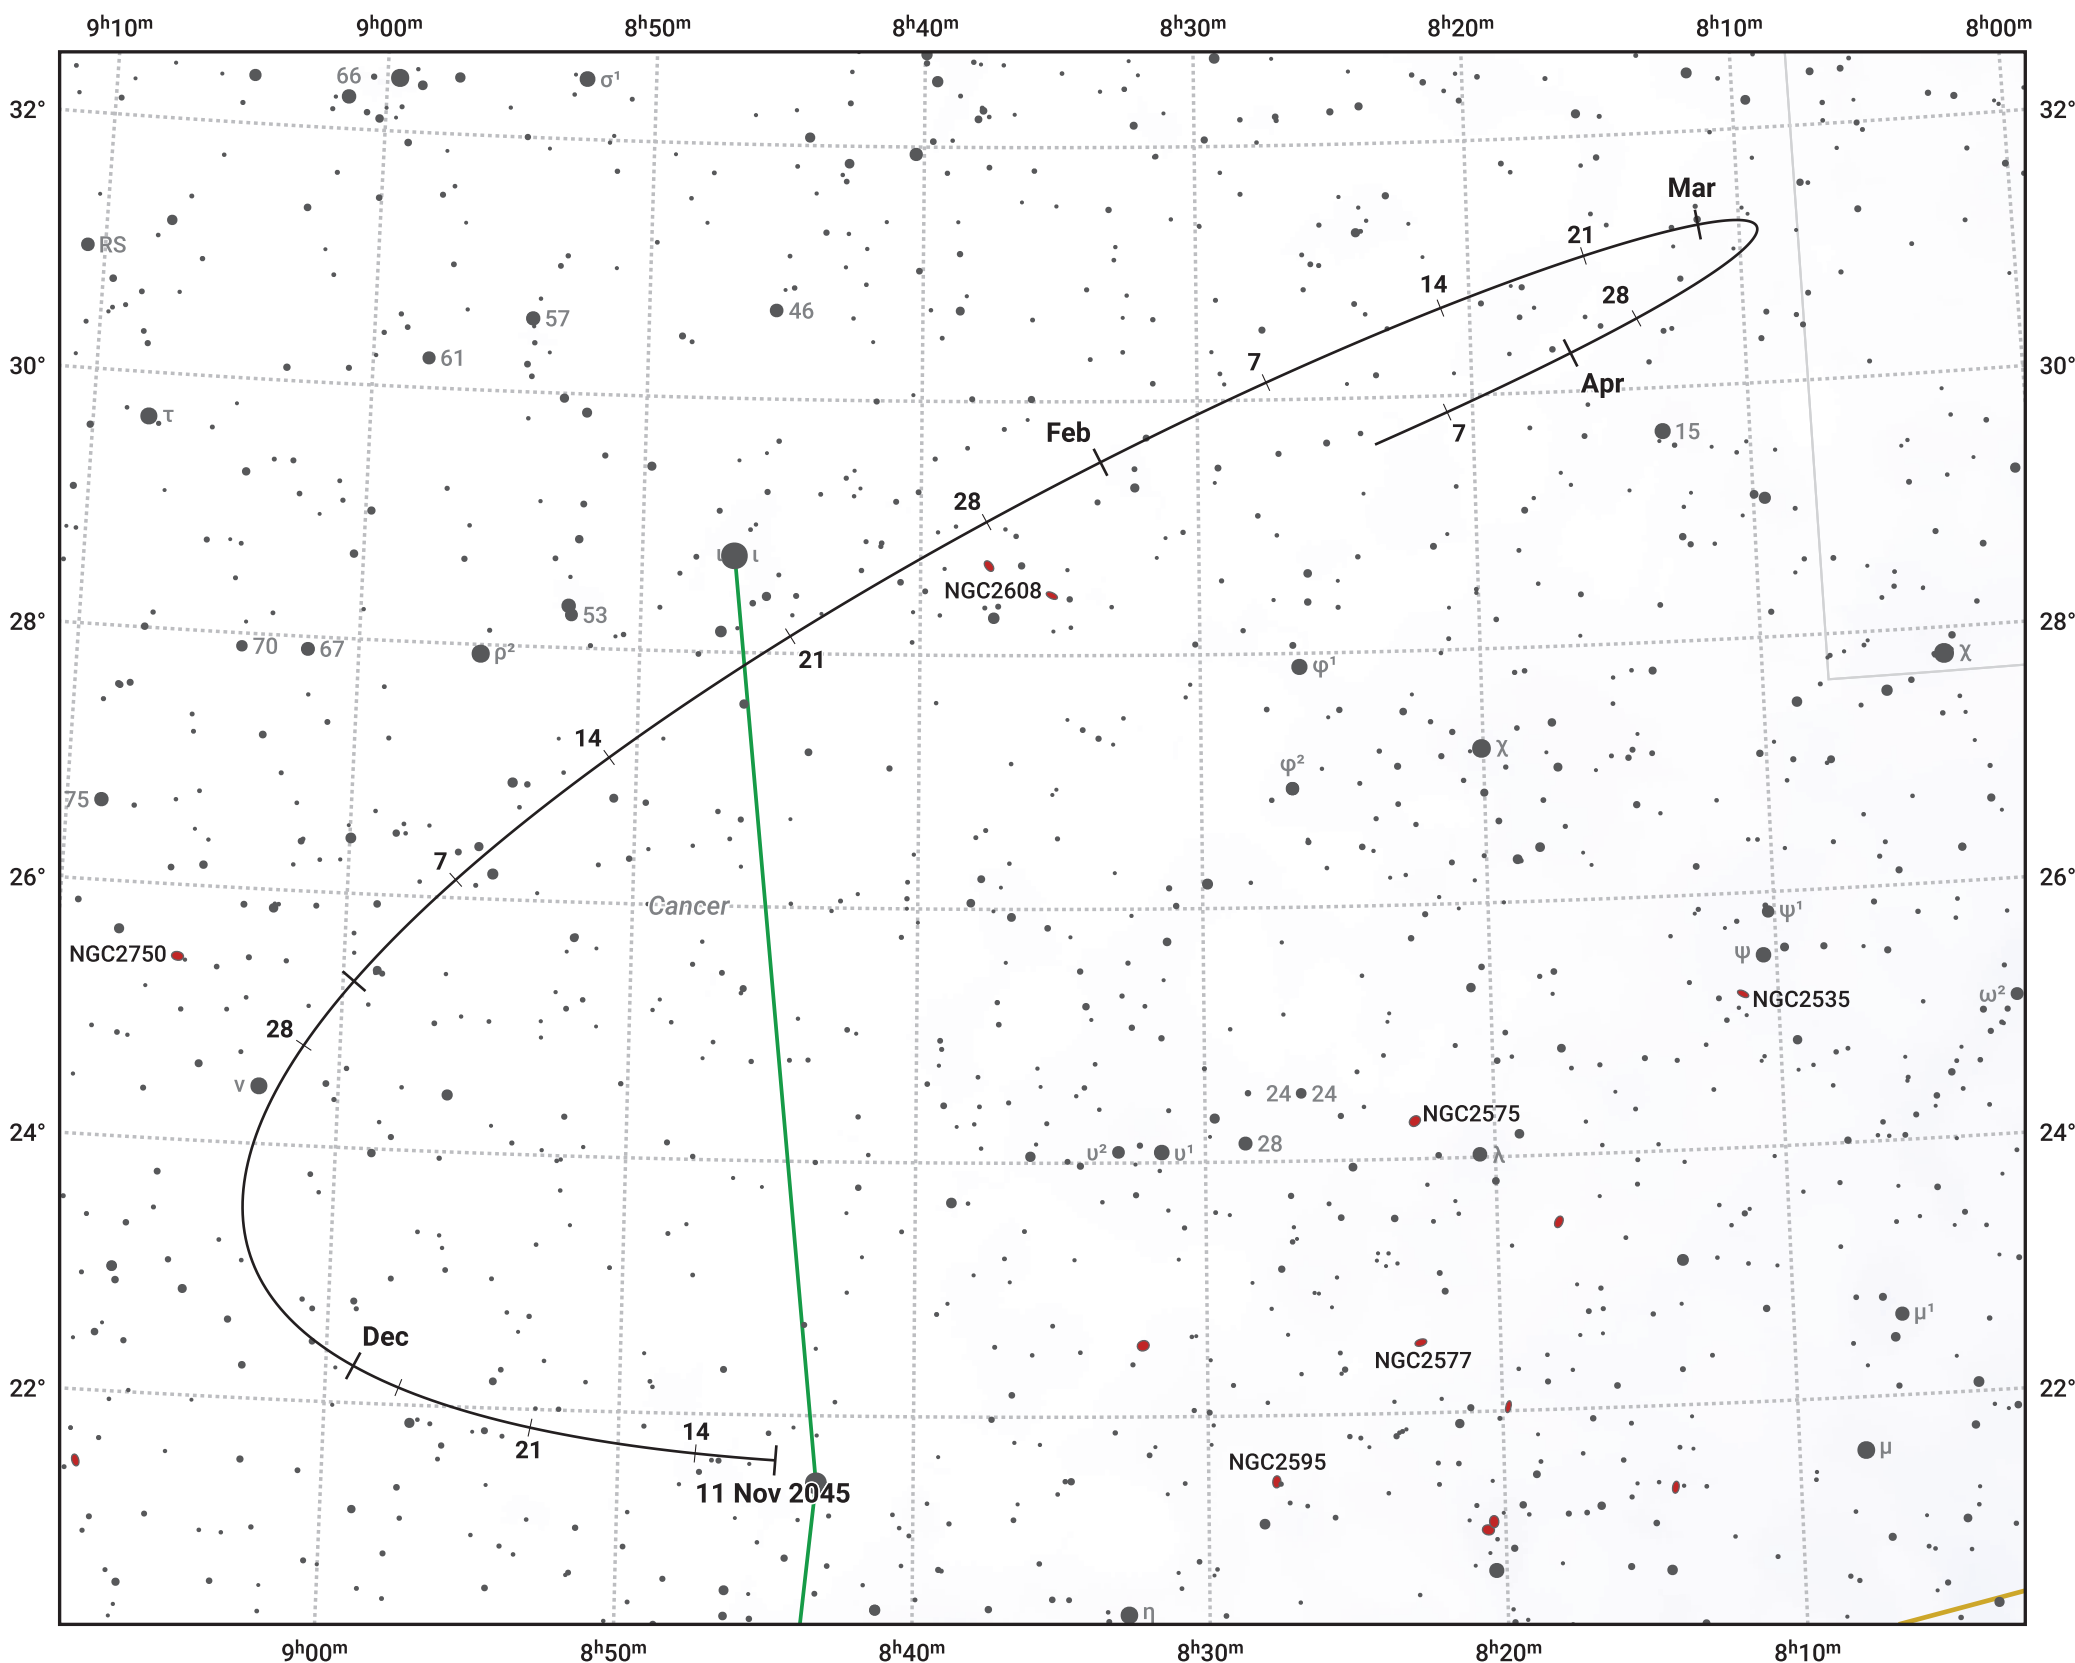

# The path of Asteroid 14 Irene around opposition on 25 Jan 2046

© Dominic Ford 2011–2024. Date markers placed at midnight UTC. Downloaded from <https://in-the-sky.org>

Magnitude scale: 10.0 9.0 8.0 7.0 6.0 5.0 4.0

— Ecliptic Plane

Galaxy Bright nebula Open cluster Globular cluster

Date	Mag	Phase
2045 Dec 1	10.8	97%
2045 Dec 25	10.2	98%
2046 Jan 1	10.0	99%
2046 Feb 1	9.4	100%
2046 Mar 1	10.0	98%
2046 Apr 1	10.6	95%