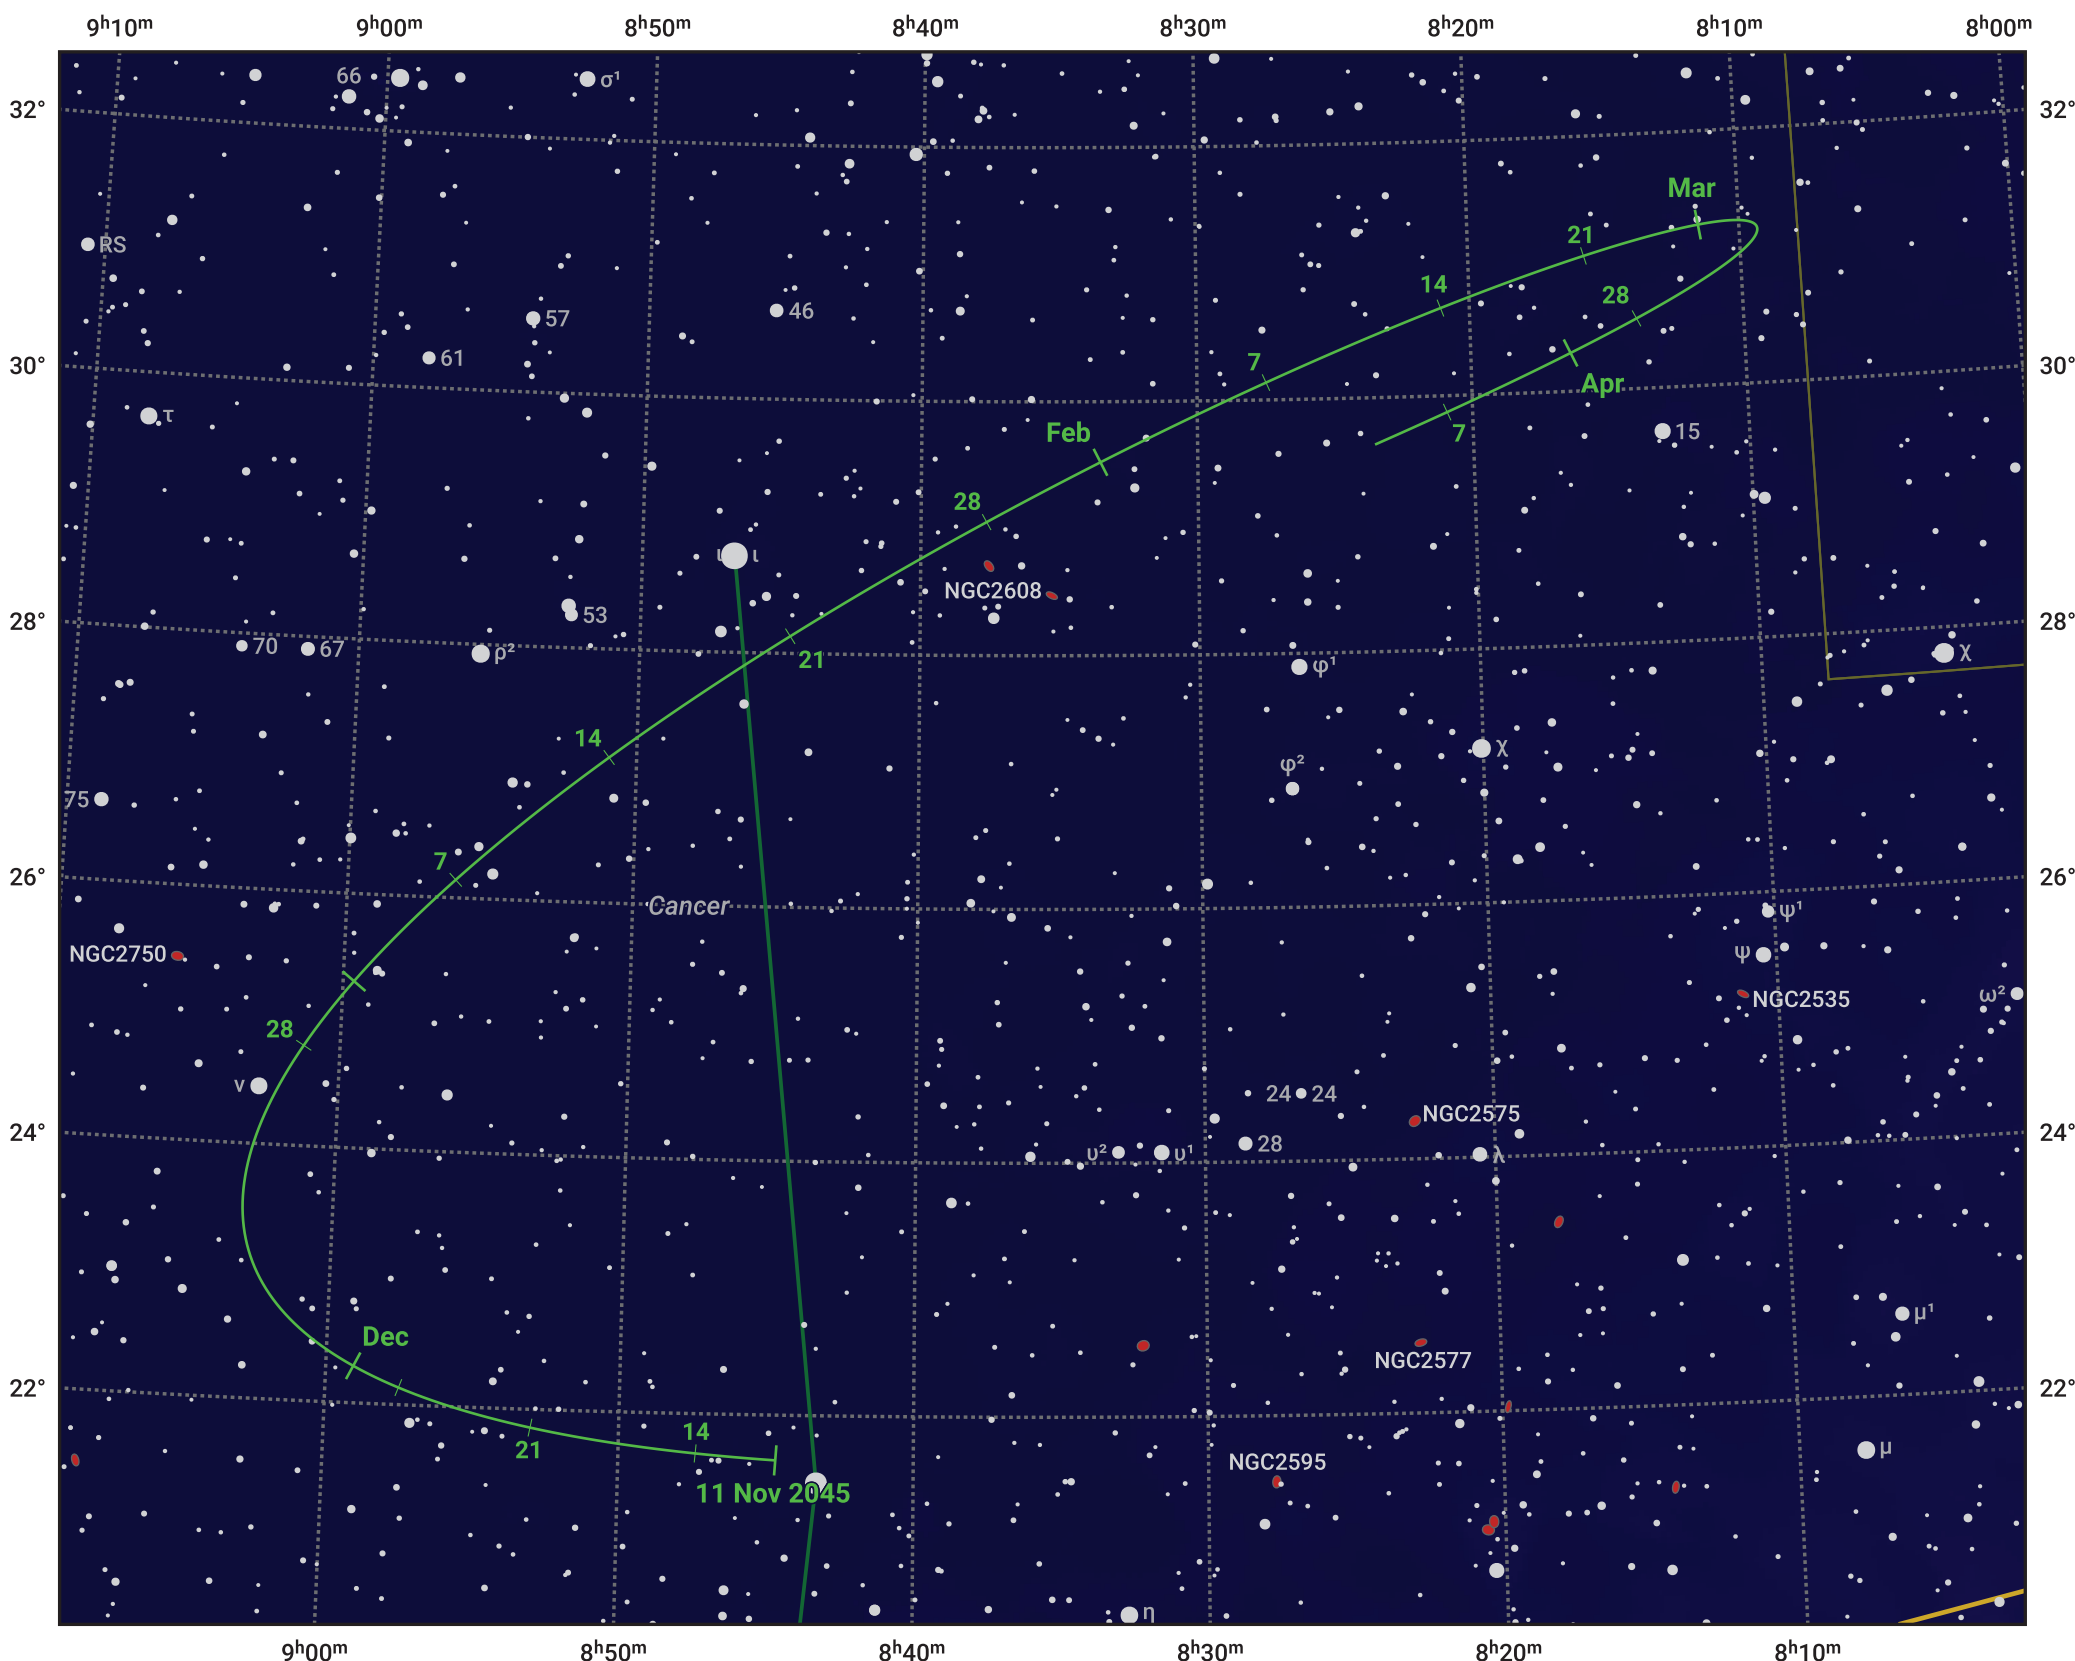

# The path of Asteroid 14 Irene around opposition on 25 Jan 2046

© Dominic Ford 2011–2024. Date markers placed at midnight UTC. Downloaded from <https://in-the-sky.org>

Magnitude scale: 10.0 9.0 8.0 7.0 6.0 5.0 4.0

Ecliptic Plane

Galaxy Bright nebula Open cluster Globular cluster

Date	Mag	Phase
2045 Dec 1	10.8	97%
2045 Dec 25	10.2	98%
2046 Jan 1	10.0	99%
2046 Feb 1	9.4	100%
2046 Mar 1	10.0	98%
2046 Apr 1	10.6	95%