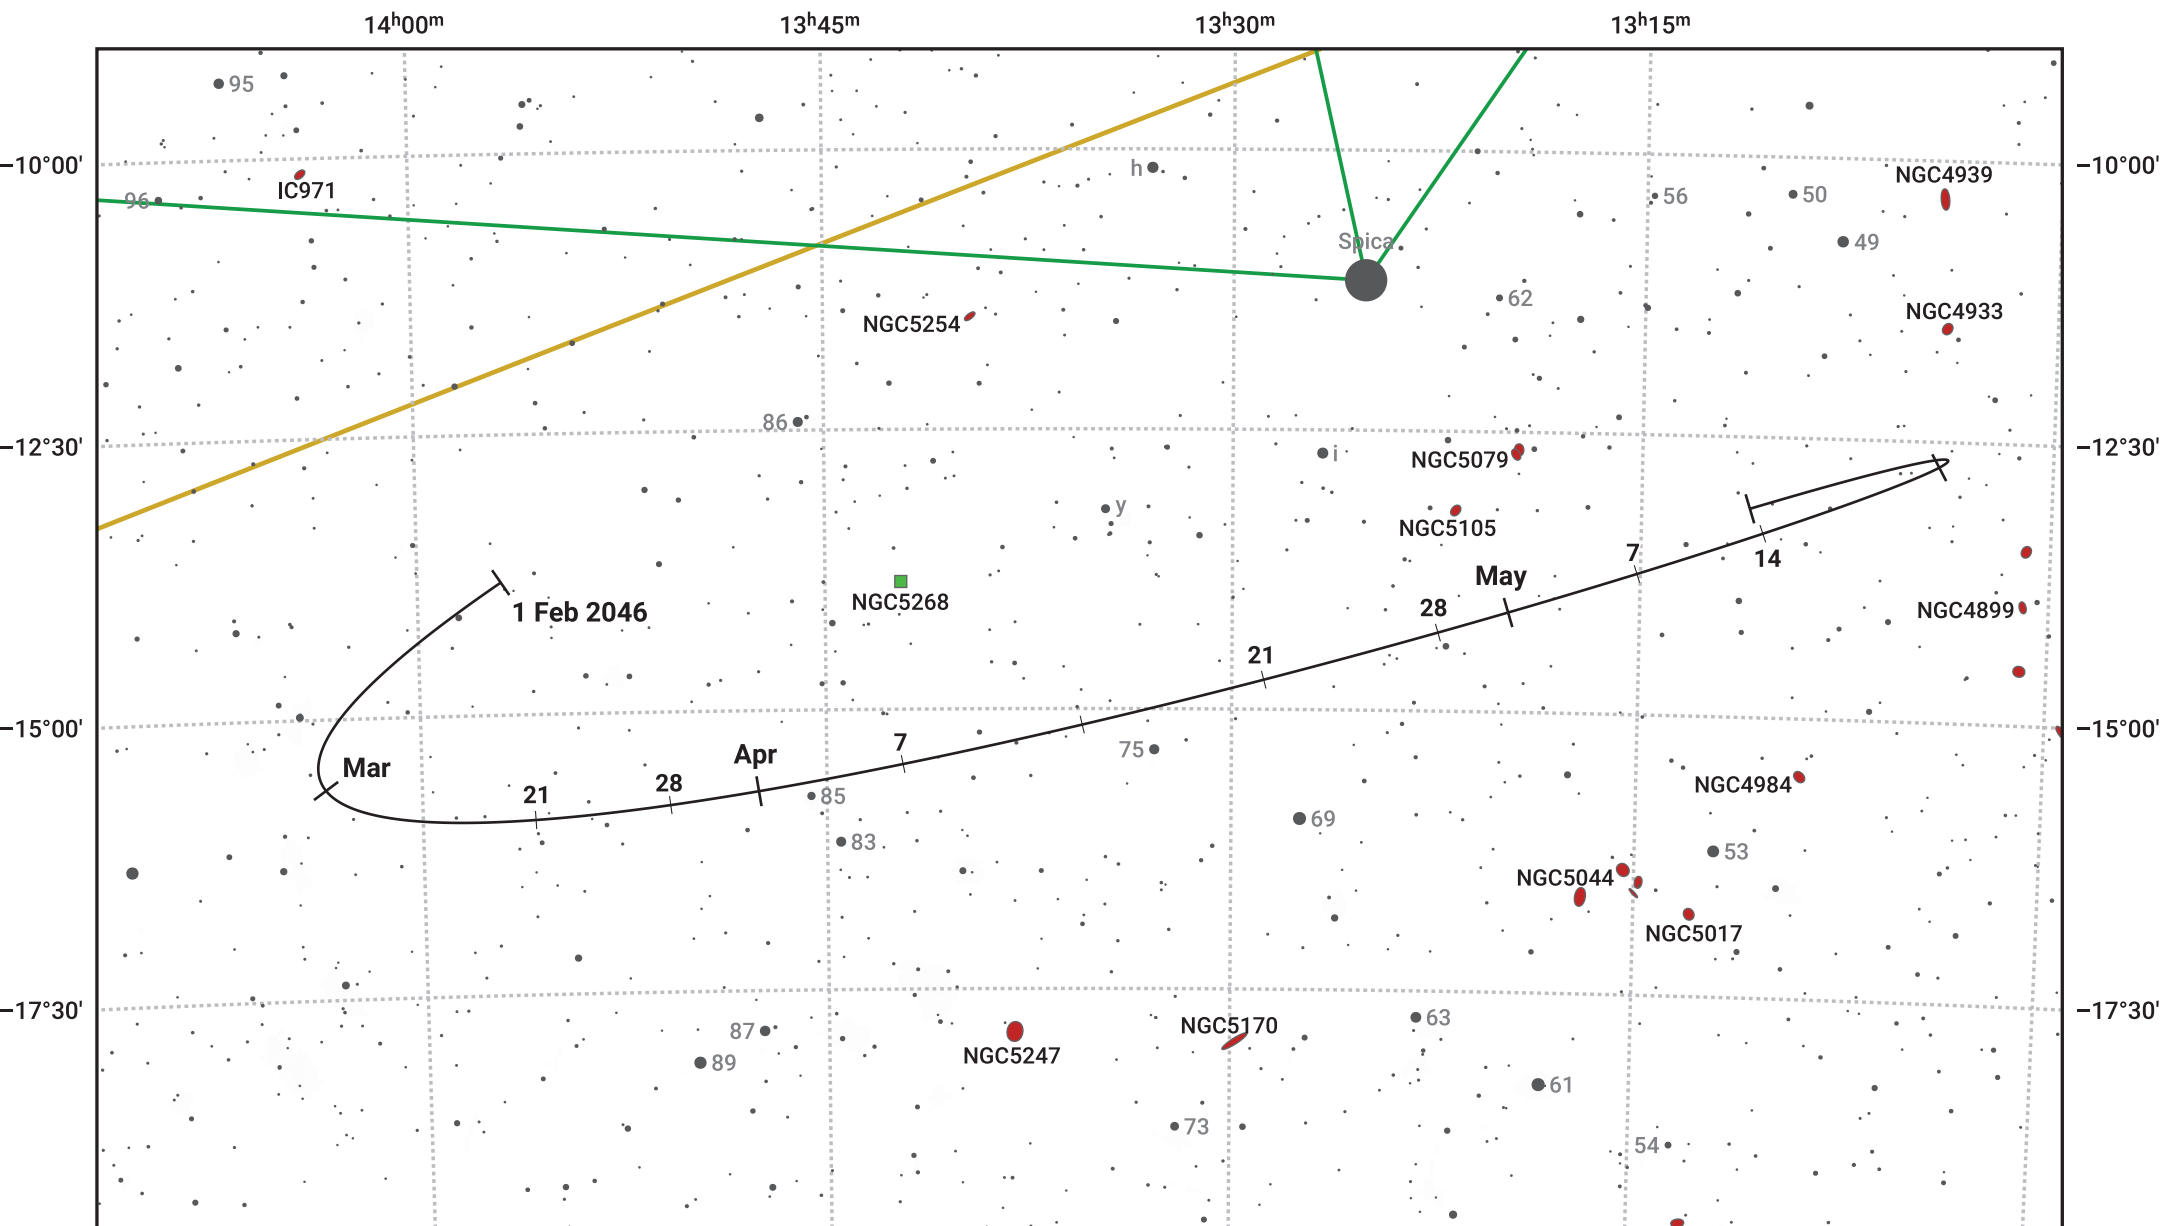

# The path of Asteroid 29 Amphitrite around opposition on 17 Apr 2046

© Dominic Ford 2011–2024. Date markers placed at midnight UTC. Downloaded from <https://in-the-sky.org>

Magnitude scale: 10.0 9.0 8.0 7.0 6.0 5.0 4.0 3.0 2.0 1.0

— Ecliptic Plane

- Galaxy
- Bright nebula
- Open cluster
- Globular cluster

Date	Mag
2046 Feb 1	11.0
2046 Mar 1	10.5
2046 Mar 28	10.0
2046 Apr 1	9.9
2046 May 1	9.8
2046 Jun 1	10.5
2046 Jun 26	11.0
2046 Jul 1	11.0