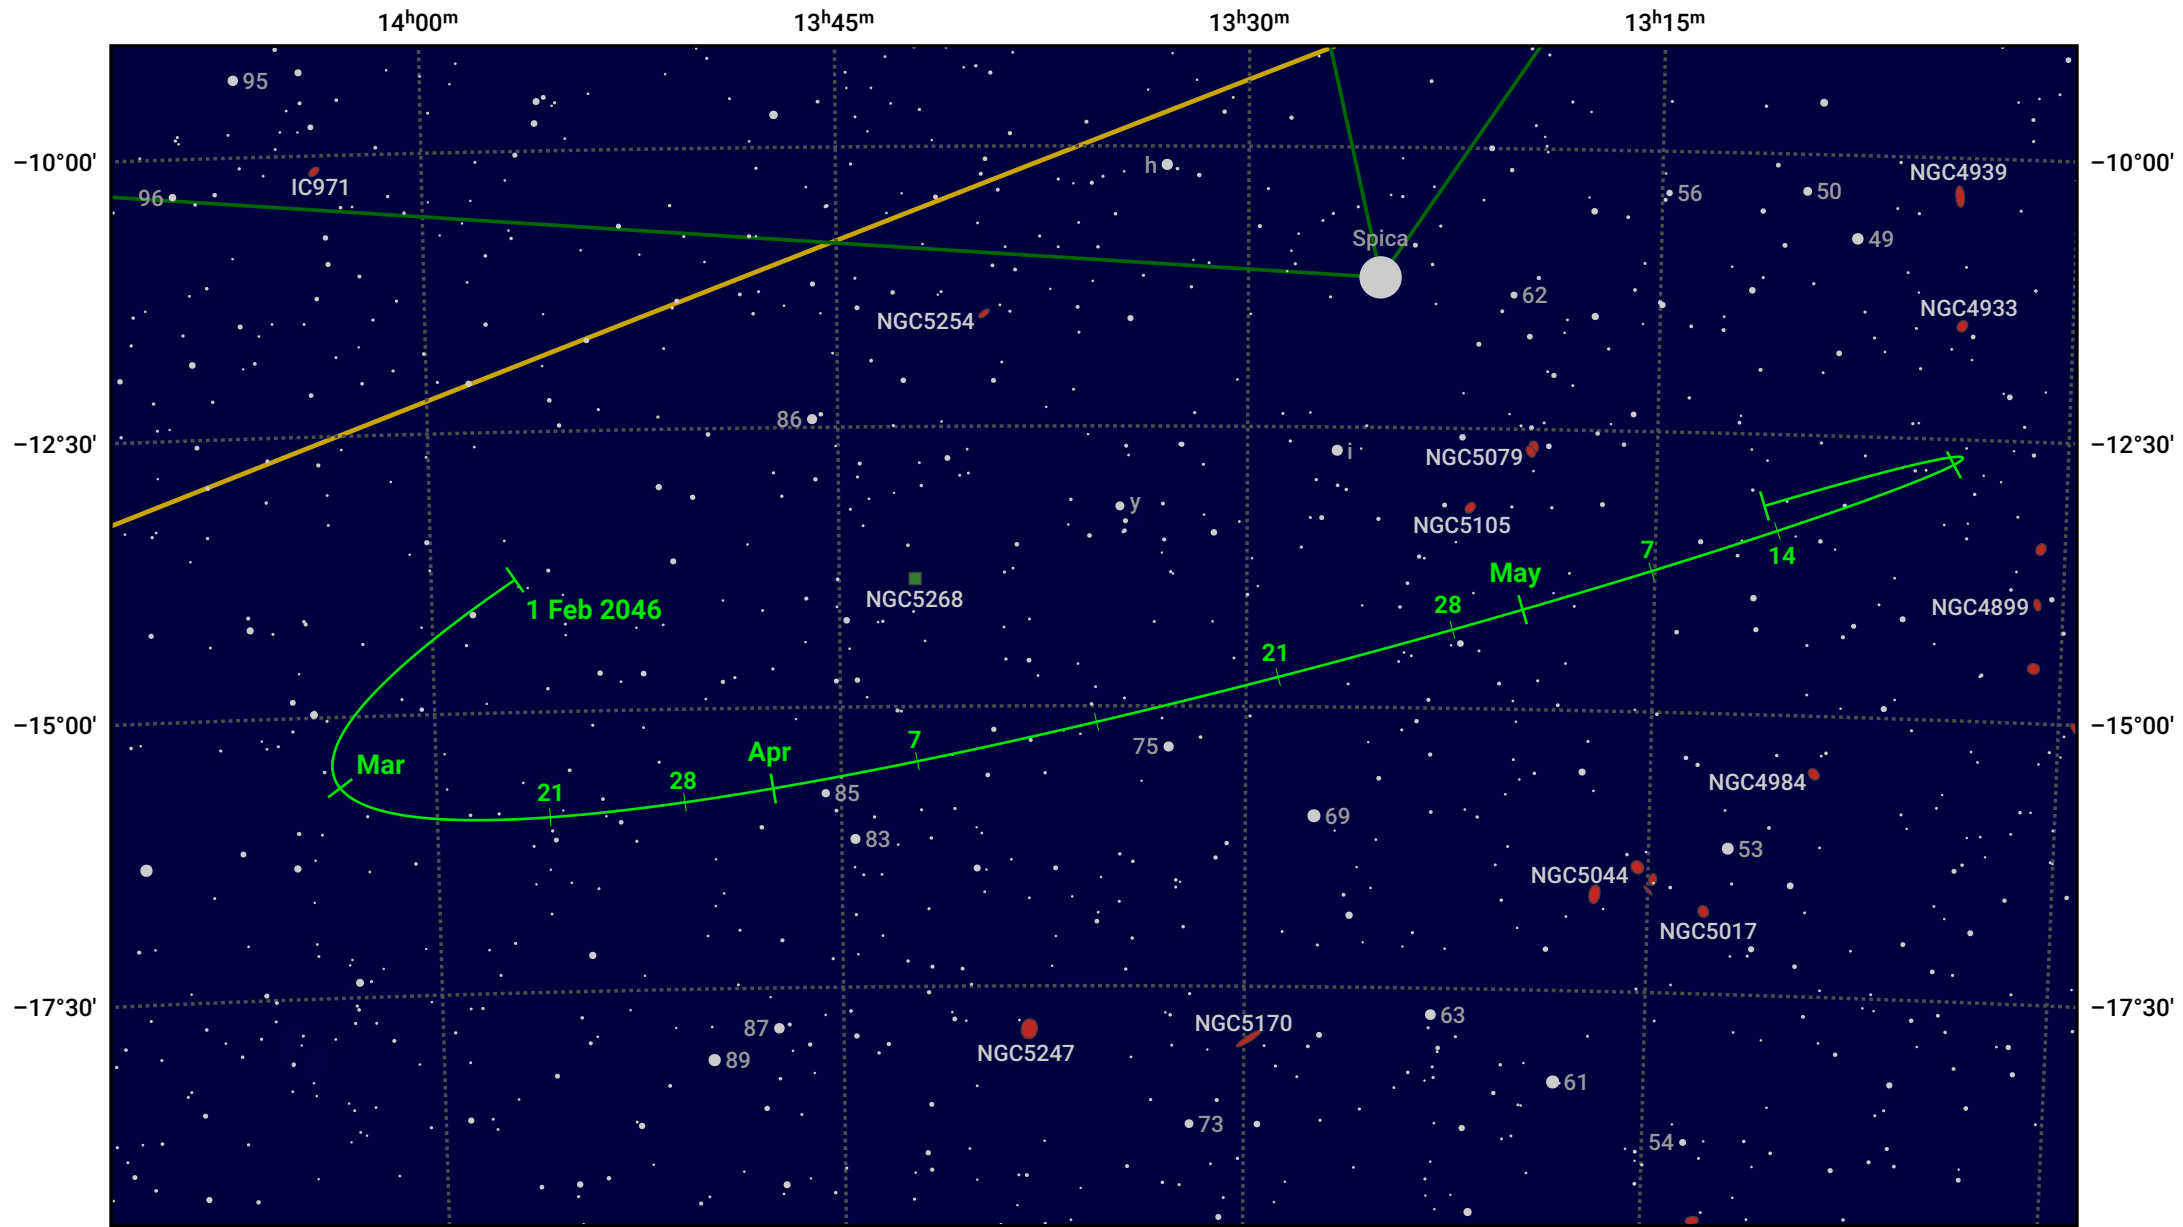

# The path of Asteroid 29 Amphitrite around opposition on 17 Apr 2046

© Dominic Ford 2011–2024. Date markers placed at midnight UTC. Downloaded from <https://in-the-sky.org>

Magnitude scale: 10.0 9.0 8.0 7.0 6.0 5.0 4.0 3.0 2.0 1.0

— Ecliptic Plane

Galaxy Bright nebula Open cluster Globular cluster

Date	Mag
2046 Feb 1	11.0
2046 Mar 1	10.5
2046 Mar 28	10.0
2046 Apr 1	9.9
2046 May 1	9.8
2046 Jun 1	10.5
2046 Jun 26	11.0
2046 Jul 1	11.0