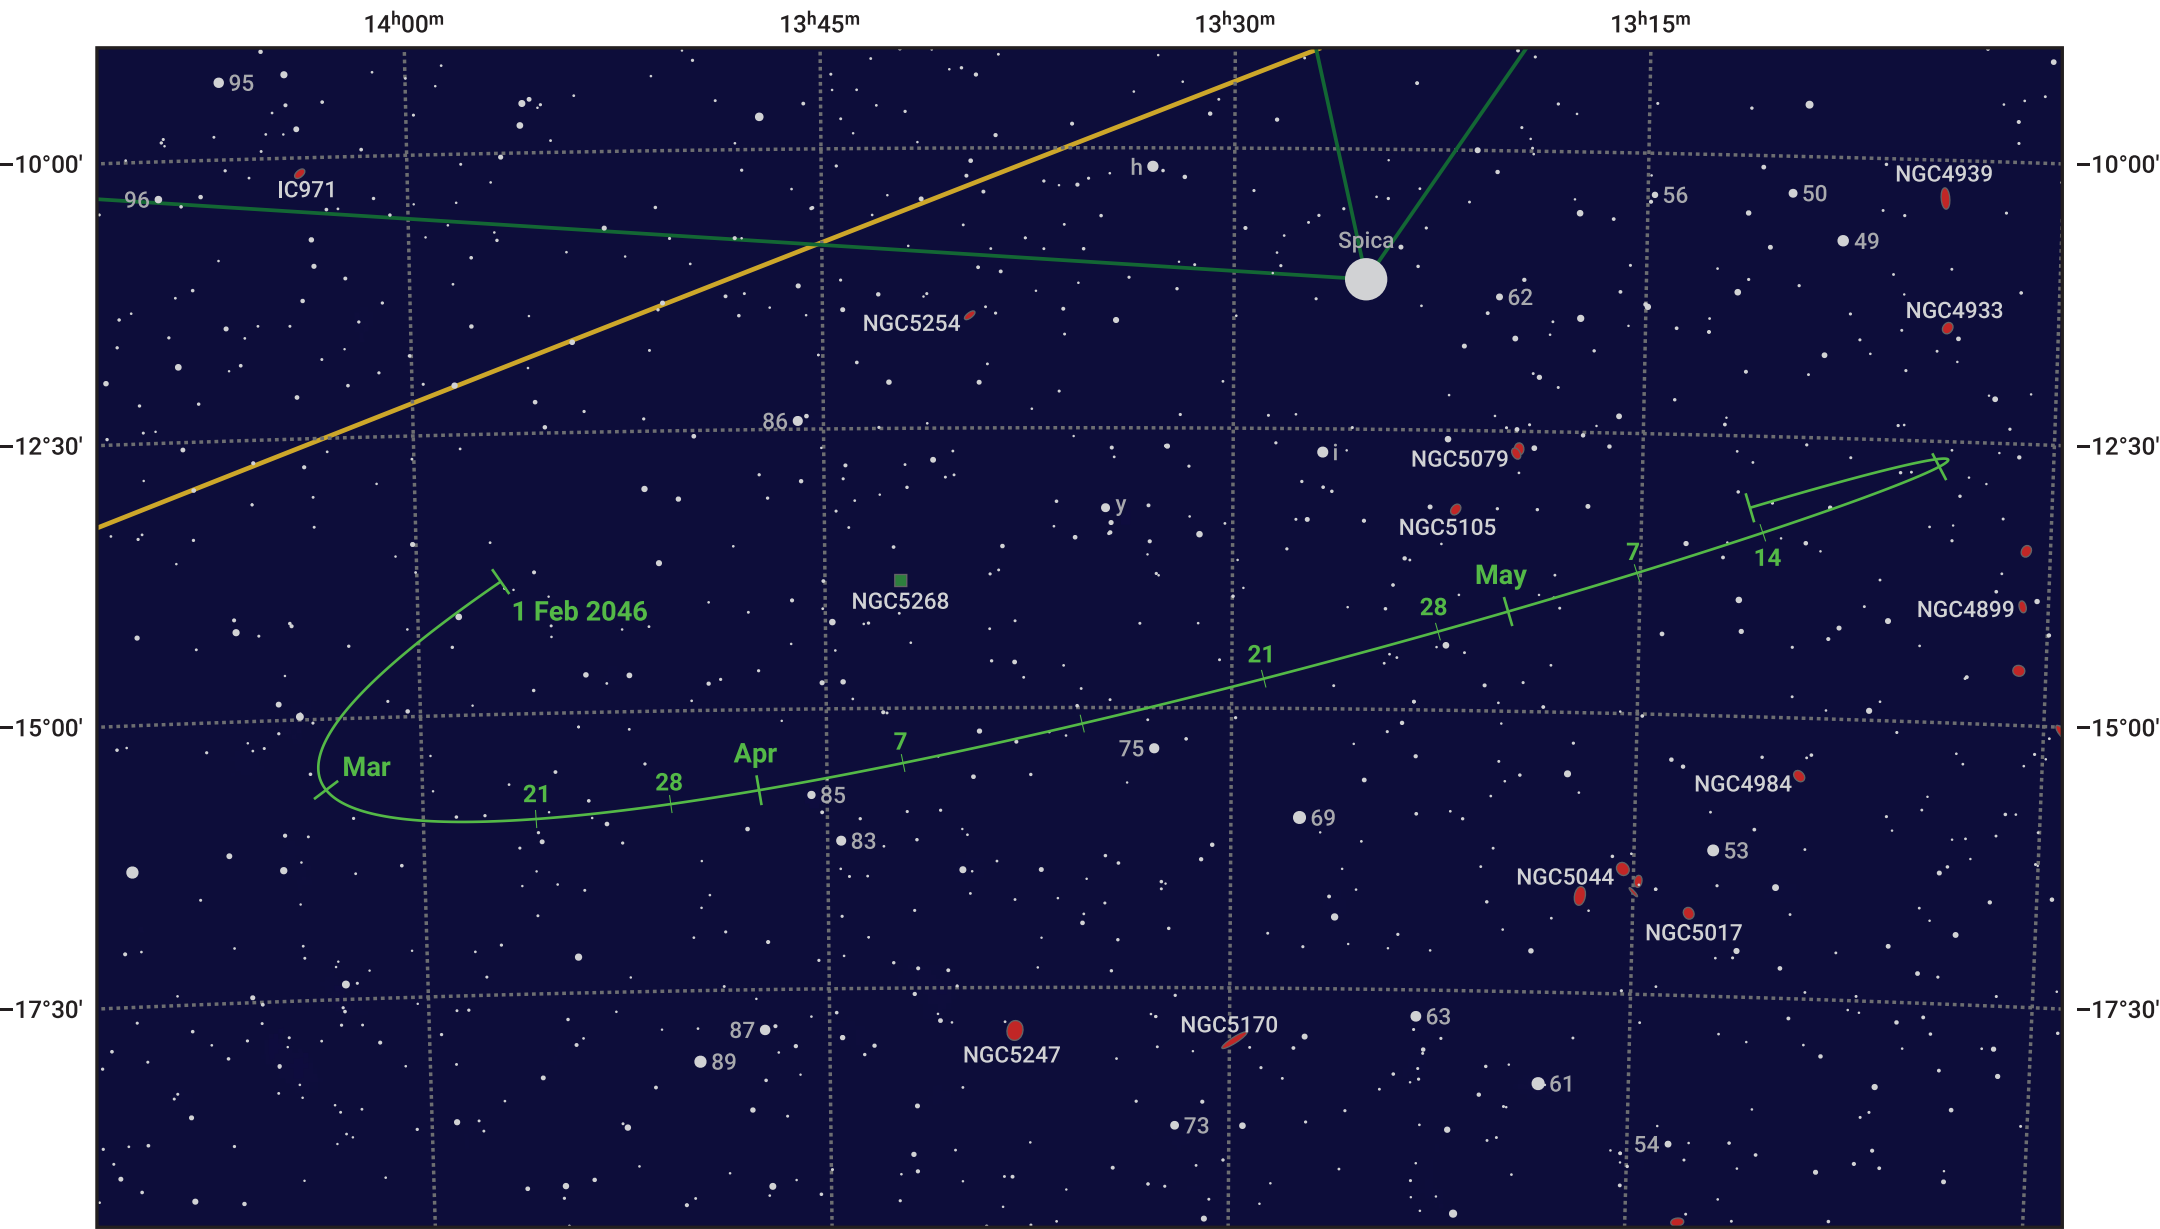

The path of Asteroid 29 Amphitrite around opposition on 17 Apr 2046

© Dominic Ford 2011–2024. Date markers placed at midnight UTC. Downloaded from <https://in-the-sky.org>

Magnitude scale: 10.0 9.0 8.0 7.0 6.0 5.0 4.0 3.0 2.0 1.0

— Ecliptic Plane

Galaxy Bright nebula Open cluster Globular cluster

Date	Mag
2046 Feb 1	11.0
2046 Mar 1	10.5
2046 Mar 28	10.0
2046 Apr 1	9.9
2046 May 1	9.8
2046 Jun 1	10.5
2046 Jun 26	11.0
2046 Jul 1	11.0