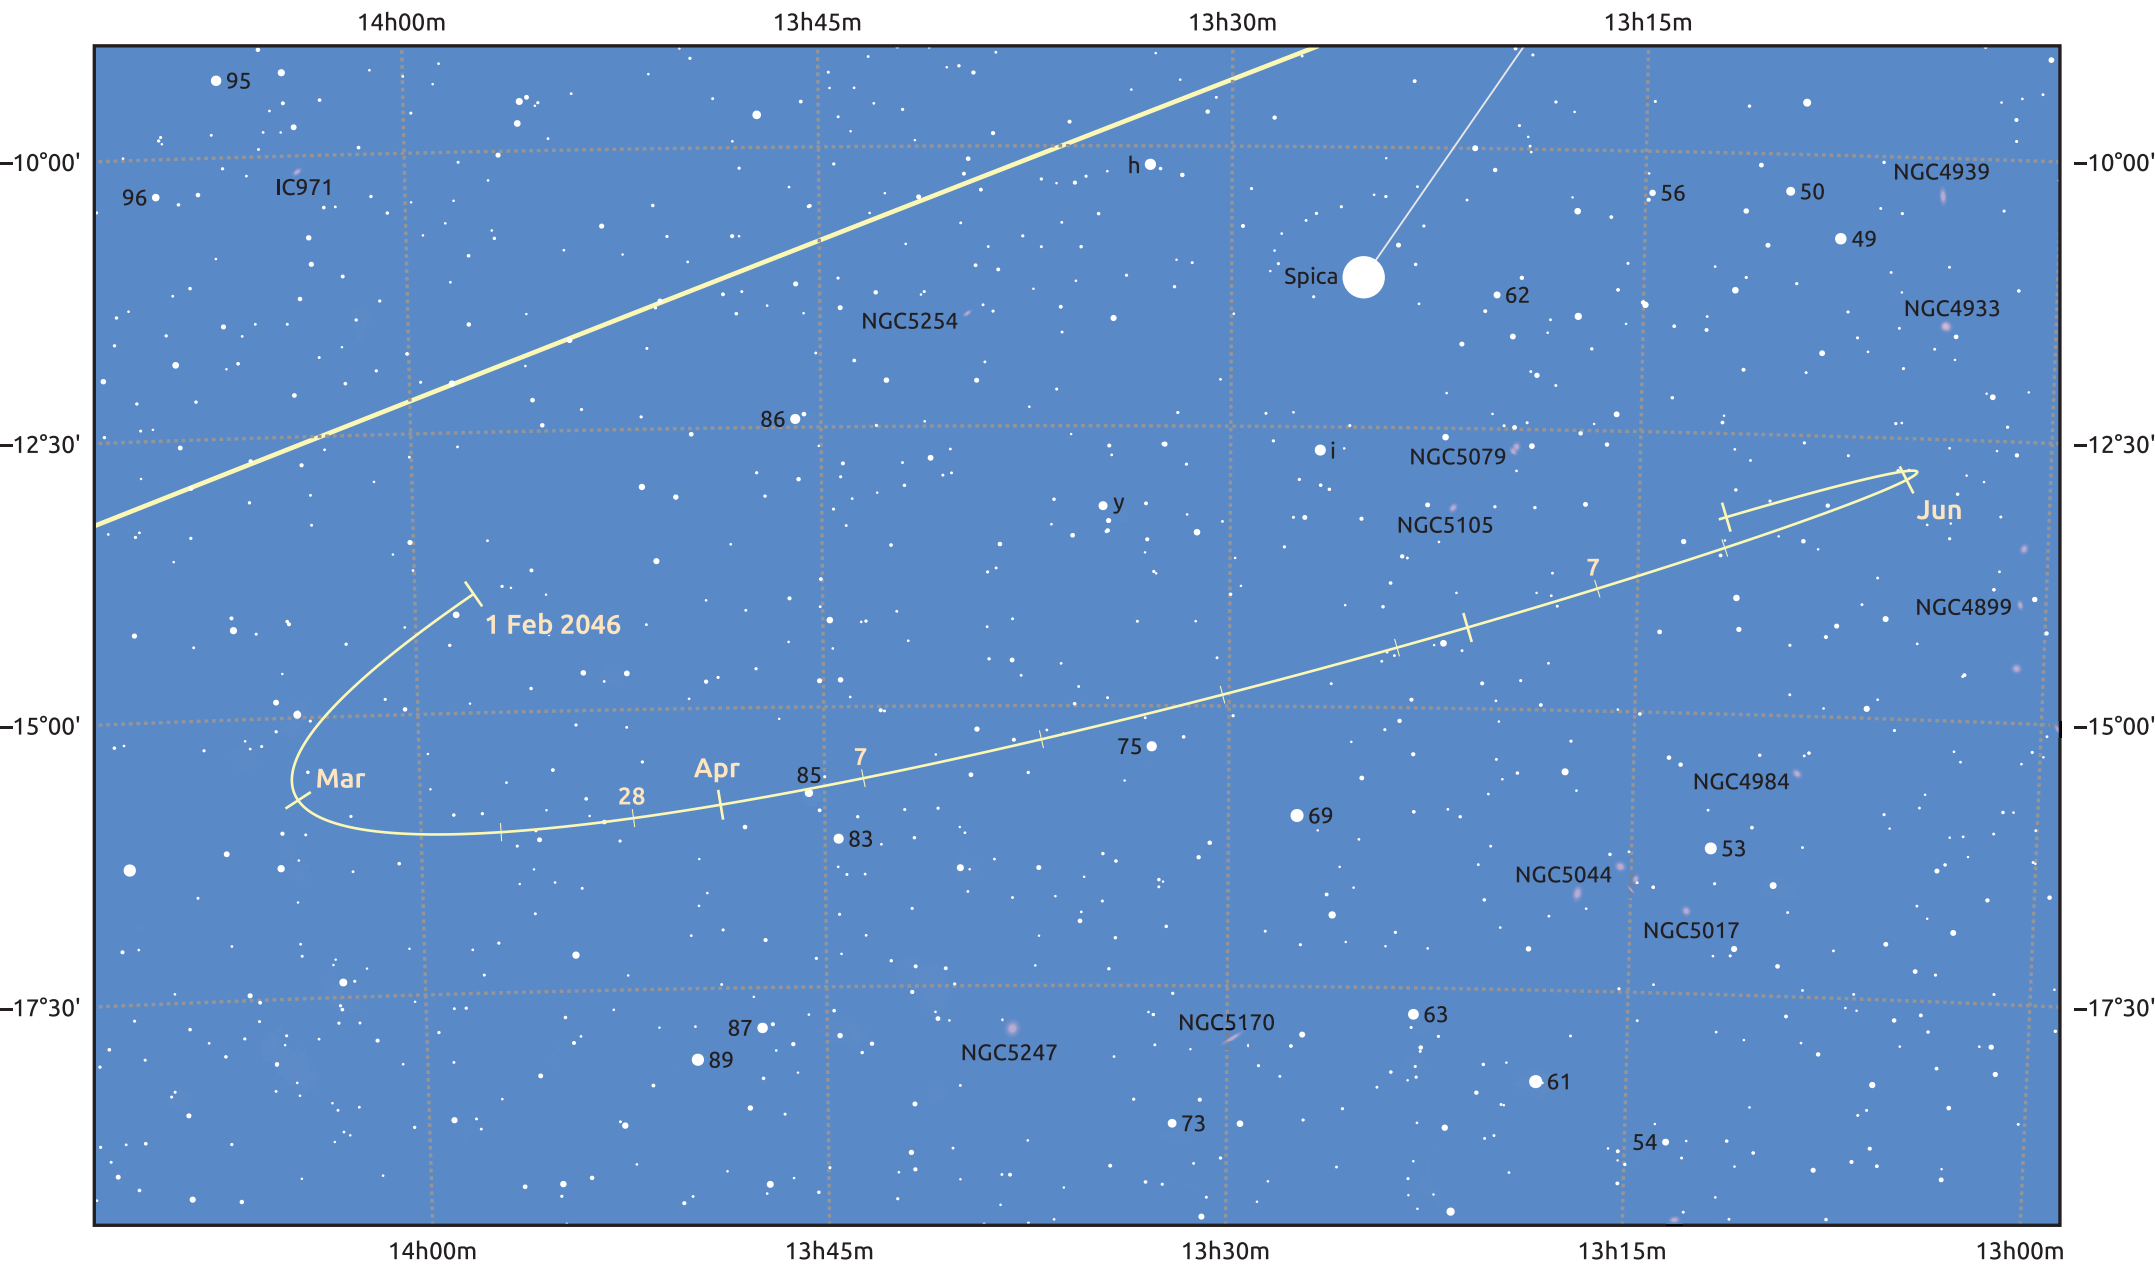

The path of Asteroid 29 Amphitrite around opposition on 17 Apr 2046

© Dominic Ford 2011–2025. Date markers placed at midnight UTC. Downloaded from <https://in-the-sky.org>

Magnitude scale: 10.0 9.0 8.0 7.0 6.0 5.0 4.0 3.0 2.0 1.0

Ecliptic Plane

Galaxy Bright nebula Open cluster Globular cluster Planetary nebula

Date	Mag
2046 Feb 1	11.0
2046 Mar 1	10.5
2046 Mar 28	10.0
2046 Apr 1	9.9
2046 May 1	9.8
2046 Jun 1	10.5
2046 Jun 28	11.0
2046 Jul 1	11.0