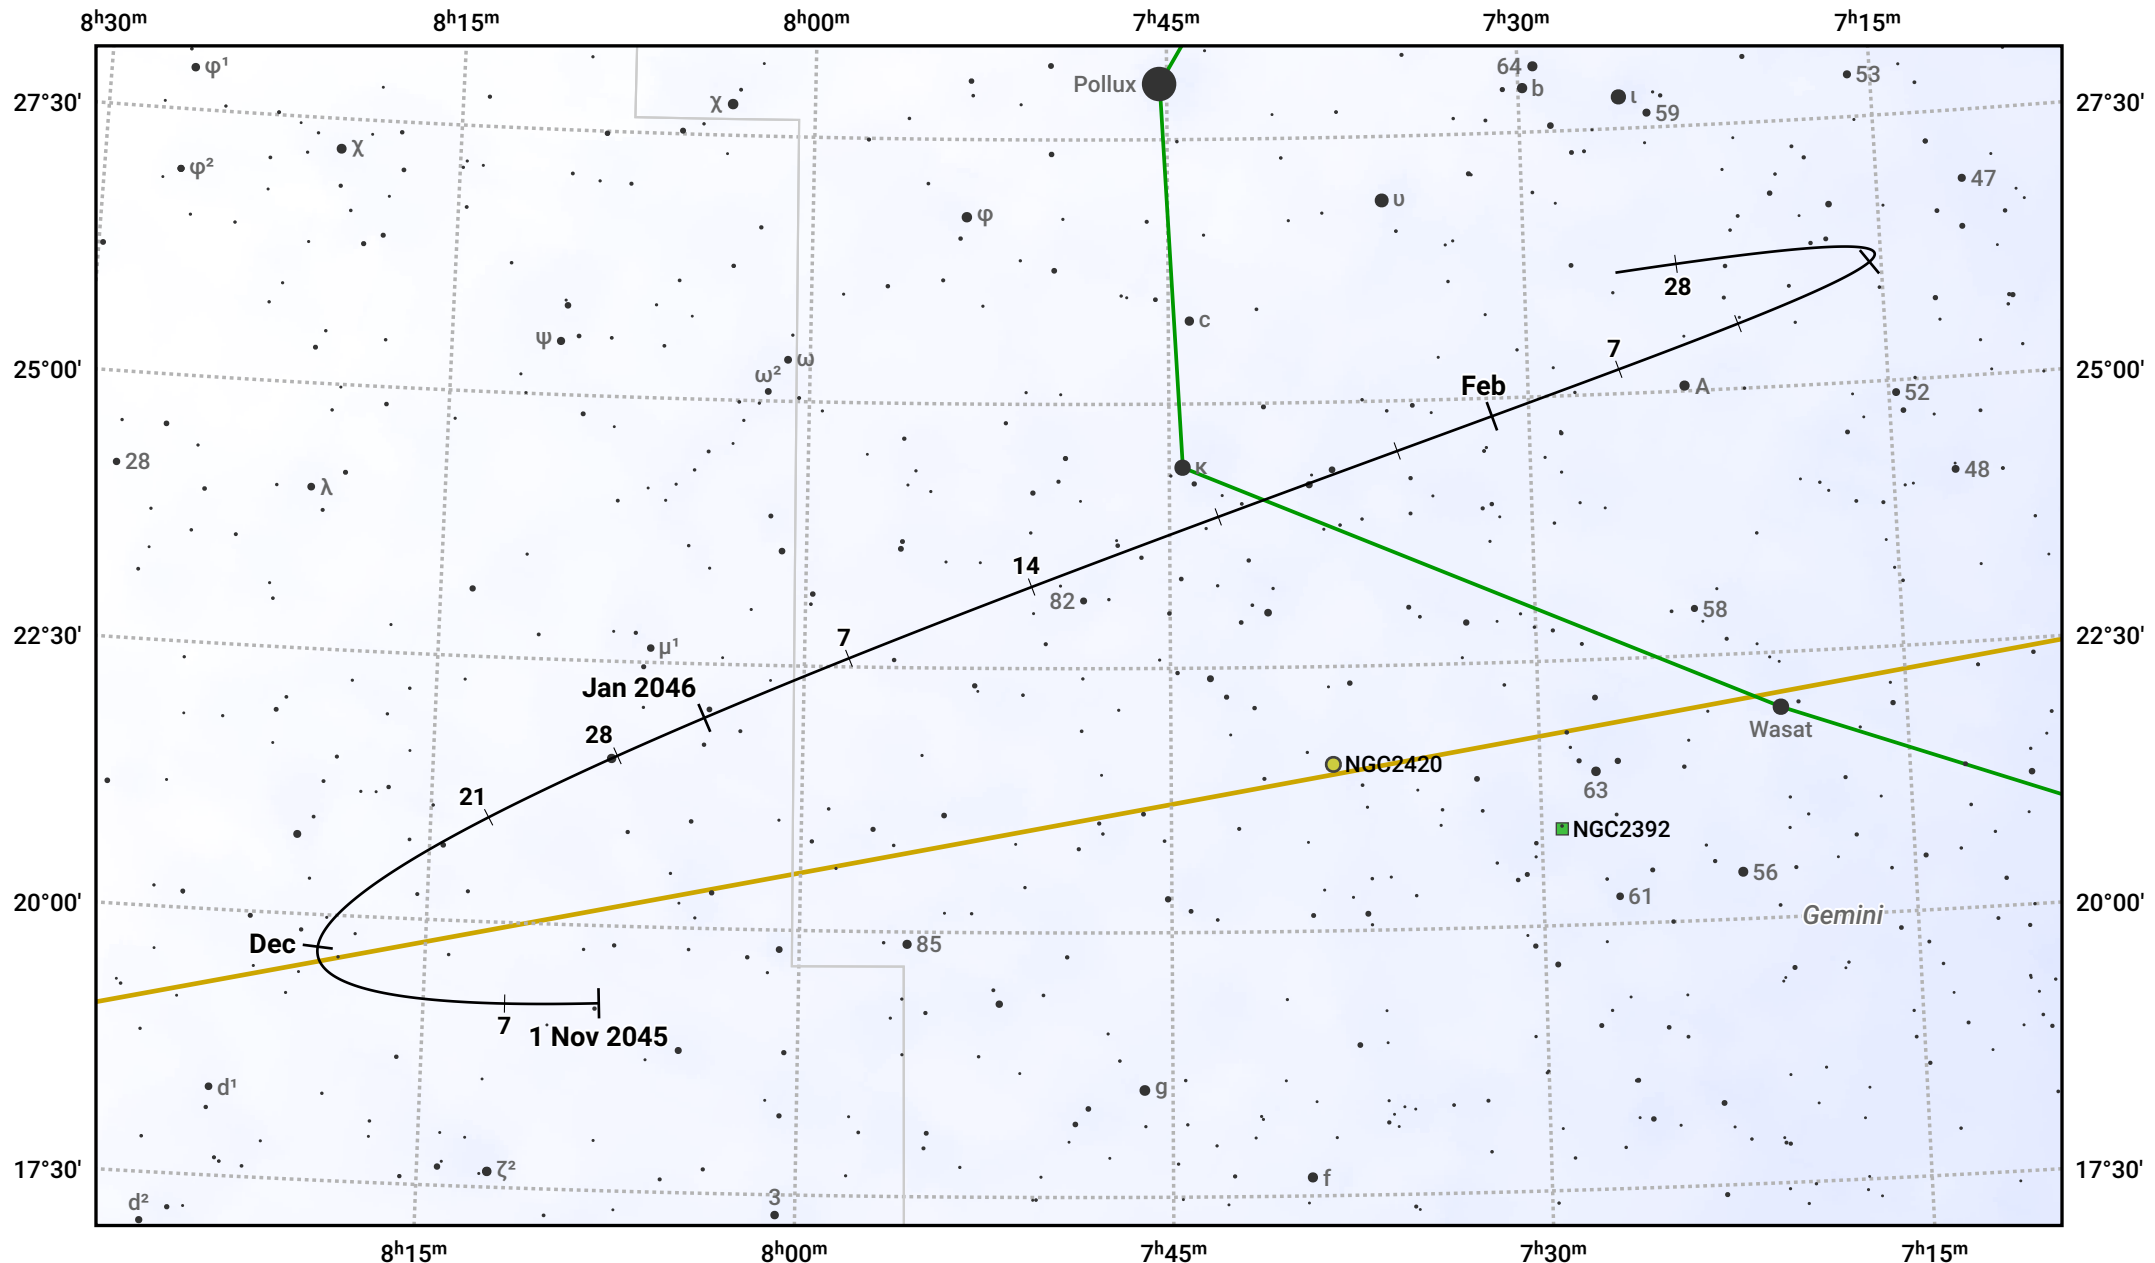

# The path of Asteroid 4 Vesta around opposition on 15 Jan 2046

© Dominic Ford 2011–2024. Date markers placed at midnight UTC. Downloaded from <https://in-the-sky.org>

Magnitude scale: · 9.0 · 8.0 · 7.0 · 6.0 · 5.0 · 4.0 · 3.0 · 2.0 · 1.0

— Ecliptic Plane

● Galaxy   
 ■ Bright nebula   
 ● Open cluster   
 ⊕ Globular cluster

Date	Mag	Phase
2045 Nov 1	8.1	96%
2045 Dec 1	7.5	97%
2045 Dec 22	7.0	99%
2046 Jan 1	6.8	100%
2046 Feb 1	6.8	99%
2046 Mar 1	7.4	97%