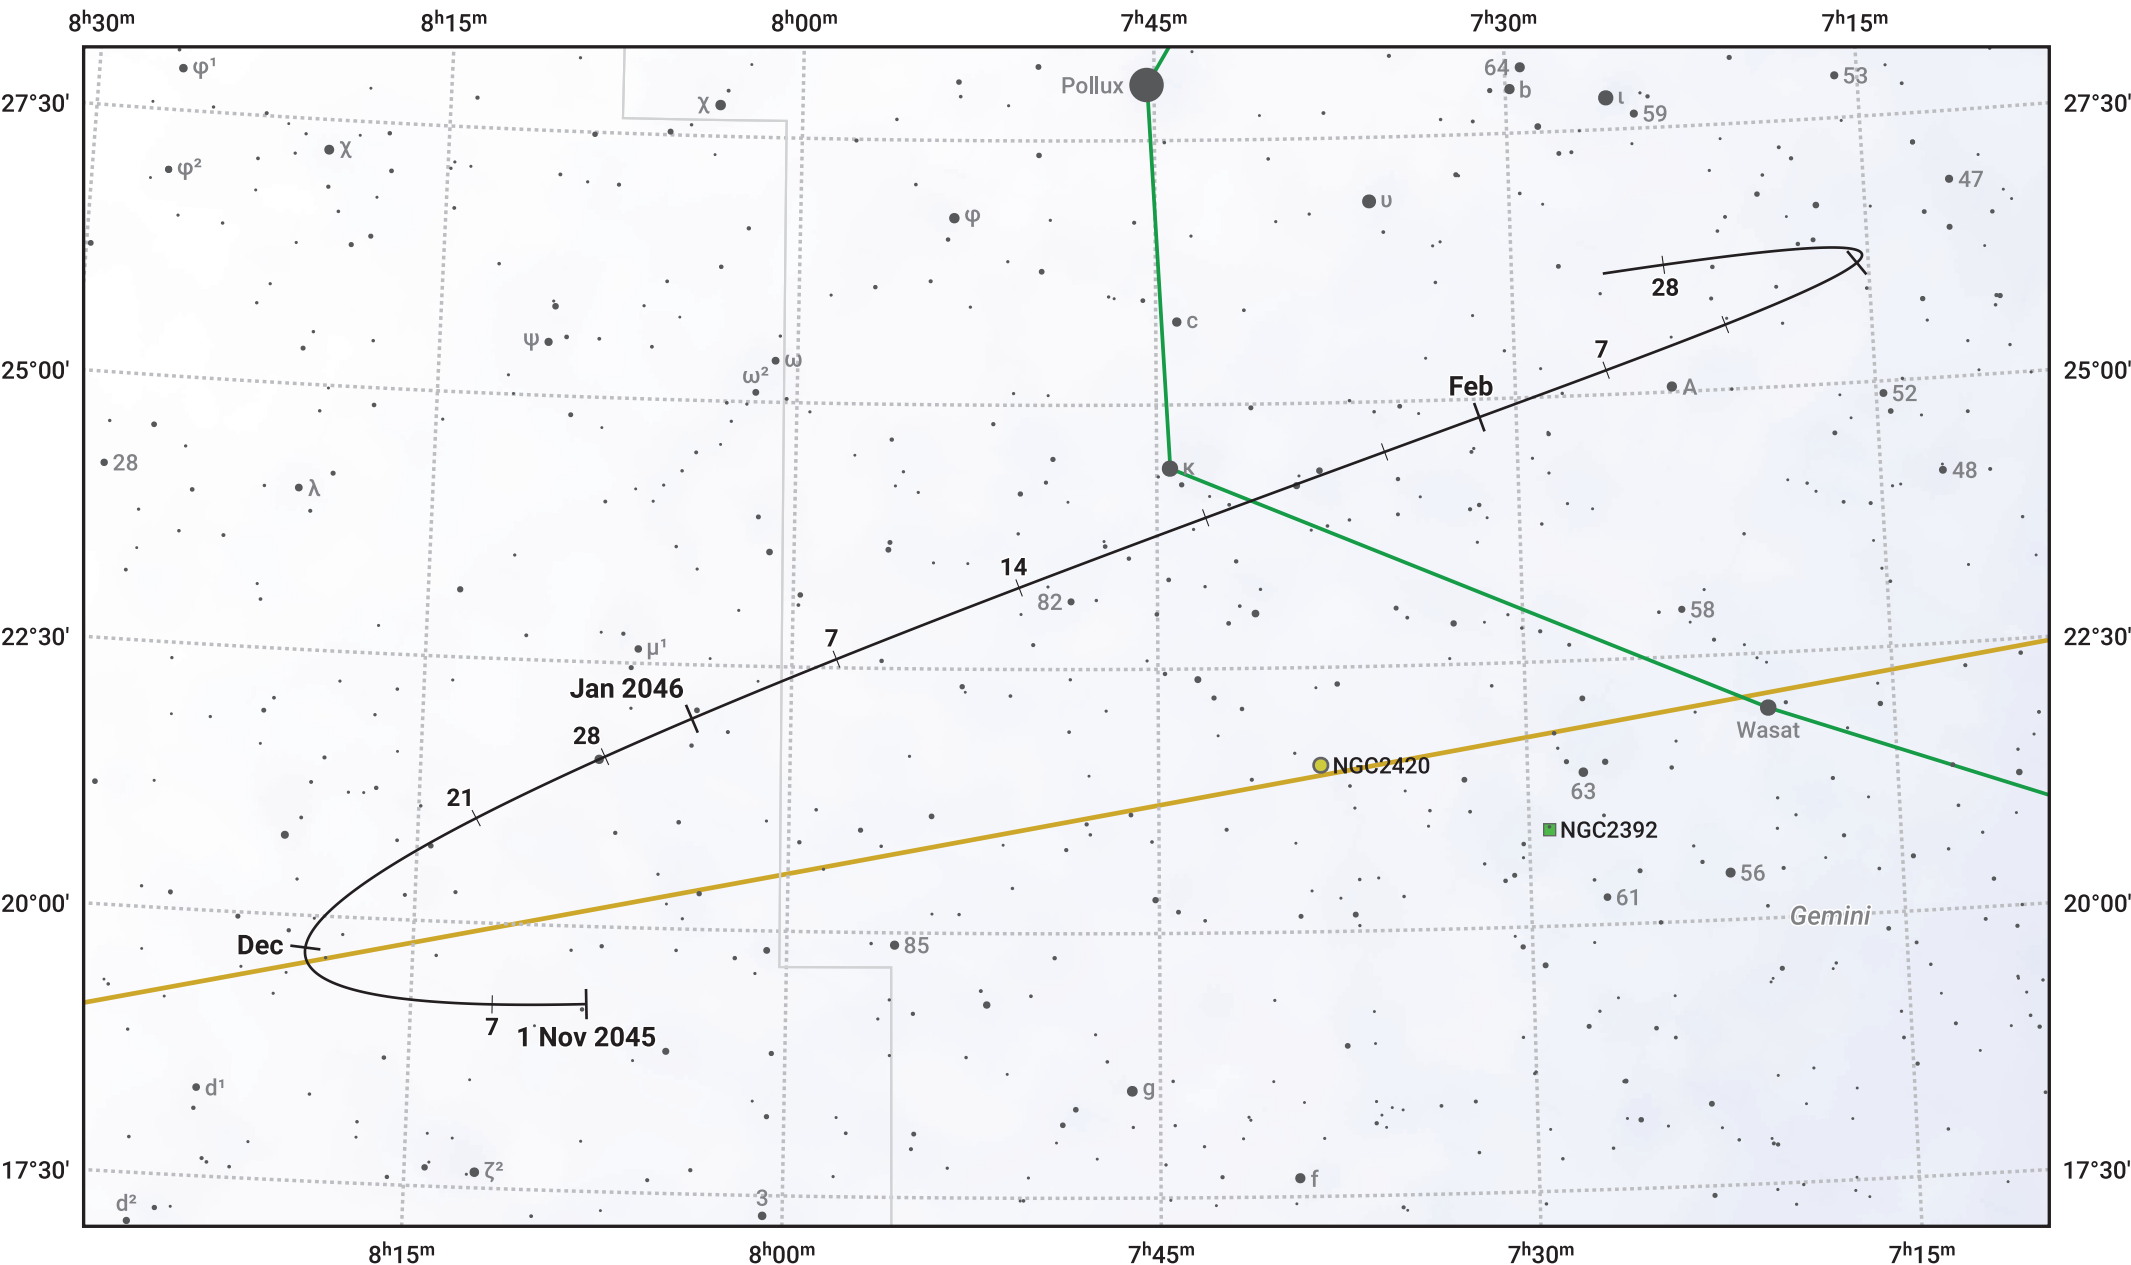

The path of Asteroid 4 Vesta around opposition on 15 Jan 2046

© Dominic Ford 2011–2024. Date markers placed at midnight UTC. Downloaded from <https://in-the-sky.org>

Magnitude scale: 9.0 8.0 7.0 6.0 5.0 4.0 3.0 2.0 1.0

— Ecliptic Plane

- Galaxy
- Bright nebula
- Open cluster
- ⊕ Globular cluster

Date	Mag	Phase
2045 Nov 1	8.1	96%
2045 Dec 1	7.5	97%
2045 Dec 22	7.0	99%
2046 Jan 1	6.8	100%
2046 Feb 1	6.8	99%
2046 Mar 1	7.4	97%