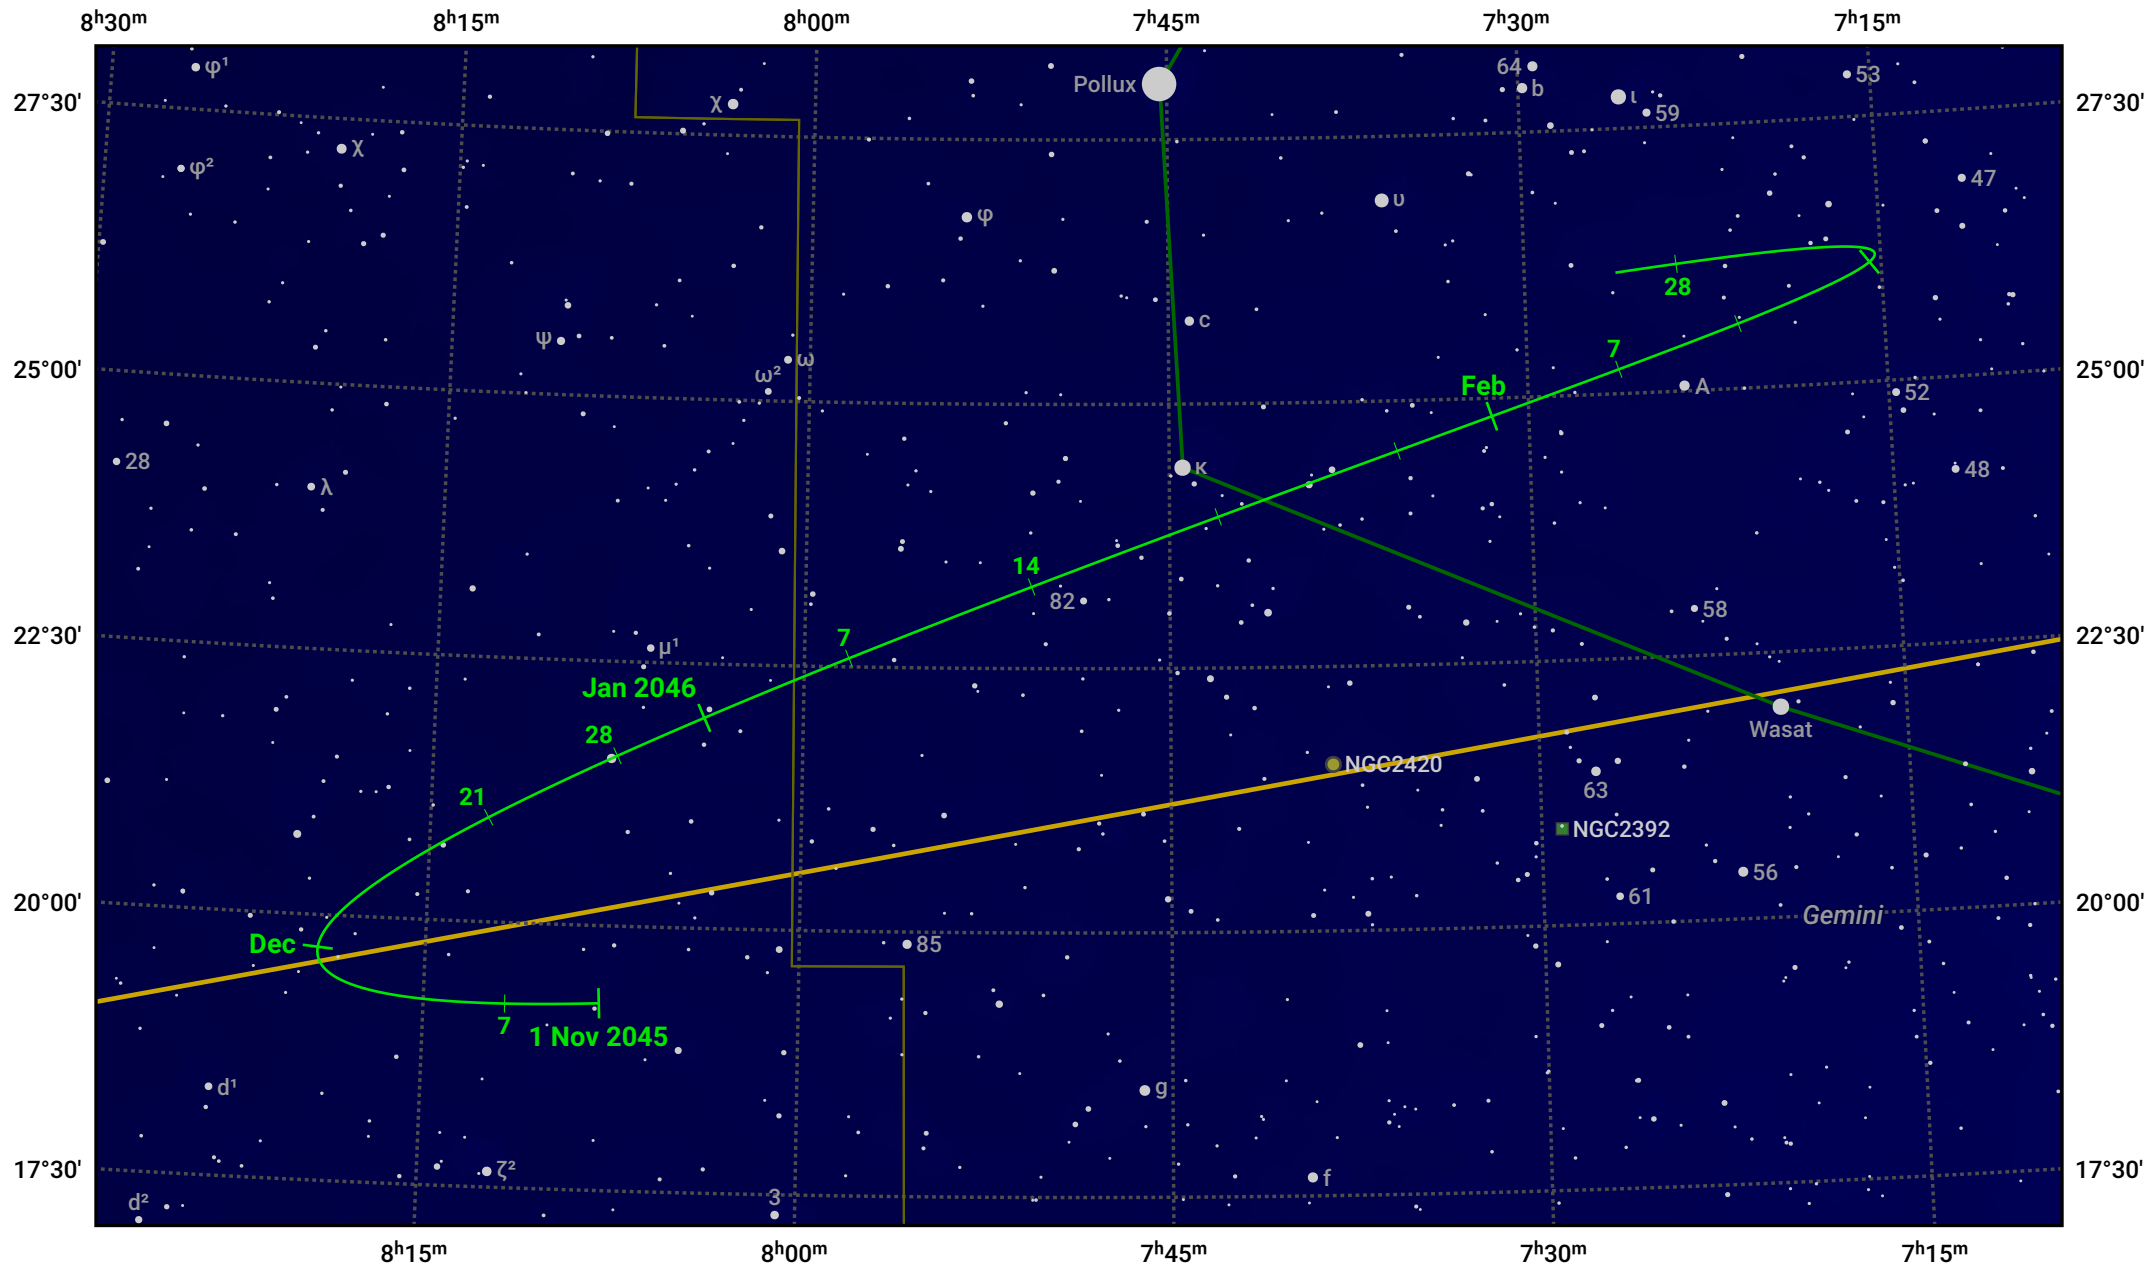

The path of Asteroid 4 Vesta around opposition on 15 Jan 2046

© Dominic Ford 2011–2024. Date markers placed at midnight UTC. Downloaded from <https://in-the-sky.org>

Magnitude scale: · 9.0 · 8.0 · 7.0 · 6.0 · 5.0 · 4.0 ● 3.0 ● 2.0 ● 1.0

— Ecliptic Plane

● Galaxy ■ Bright nebula ● Open cluster ● Globular cluster

Date	Mag	Phase
2045 Nov 1	8.1	96%
2045 Dec 1	7.5	97%
2045 Dec 22	7.0	99%
2046 Jan 1	6.8	100%
2046 Feb 1	6.8	99%
2046 Mar 1	7.4	97%